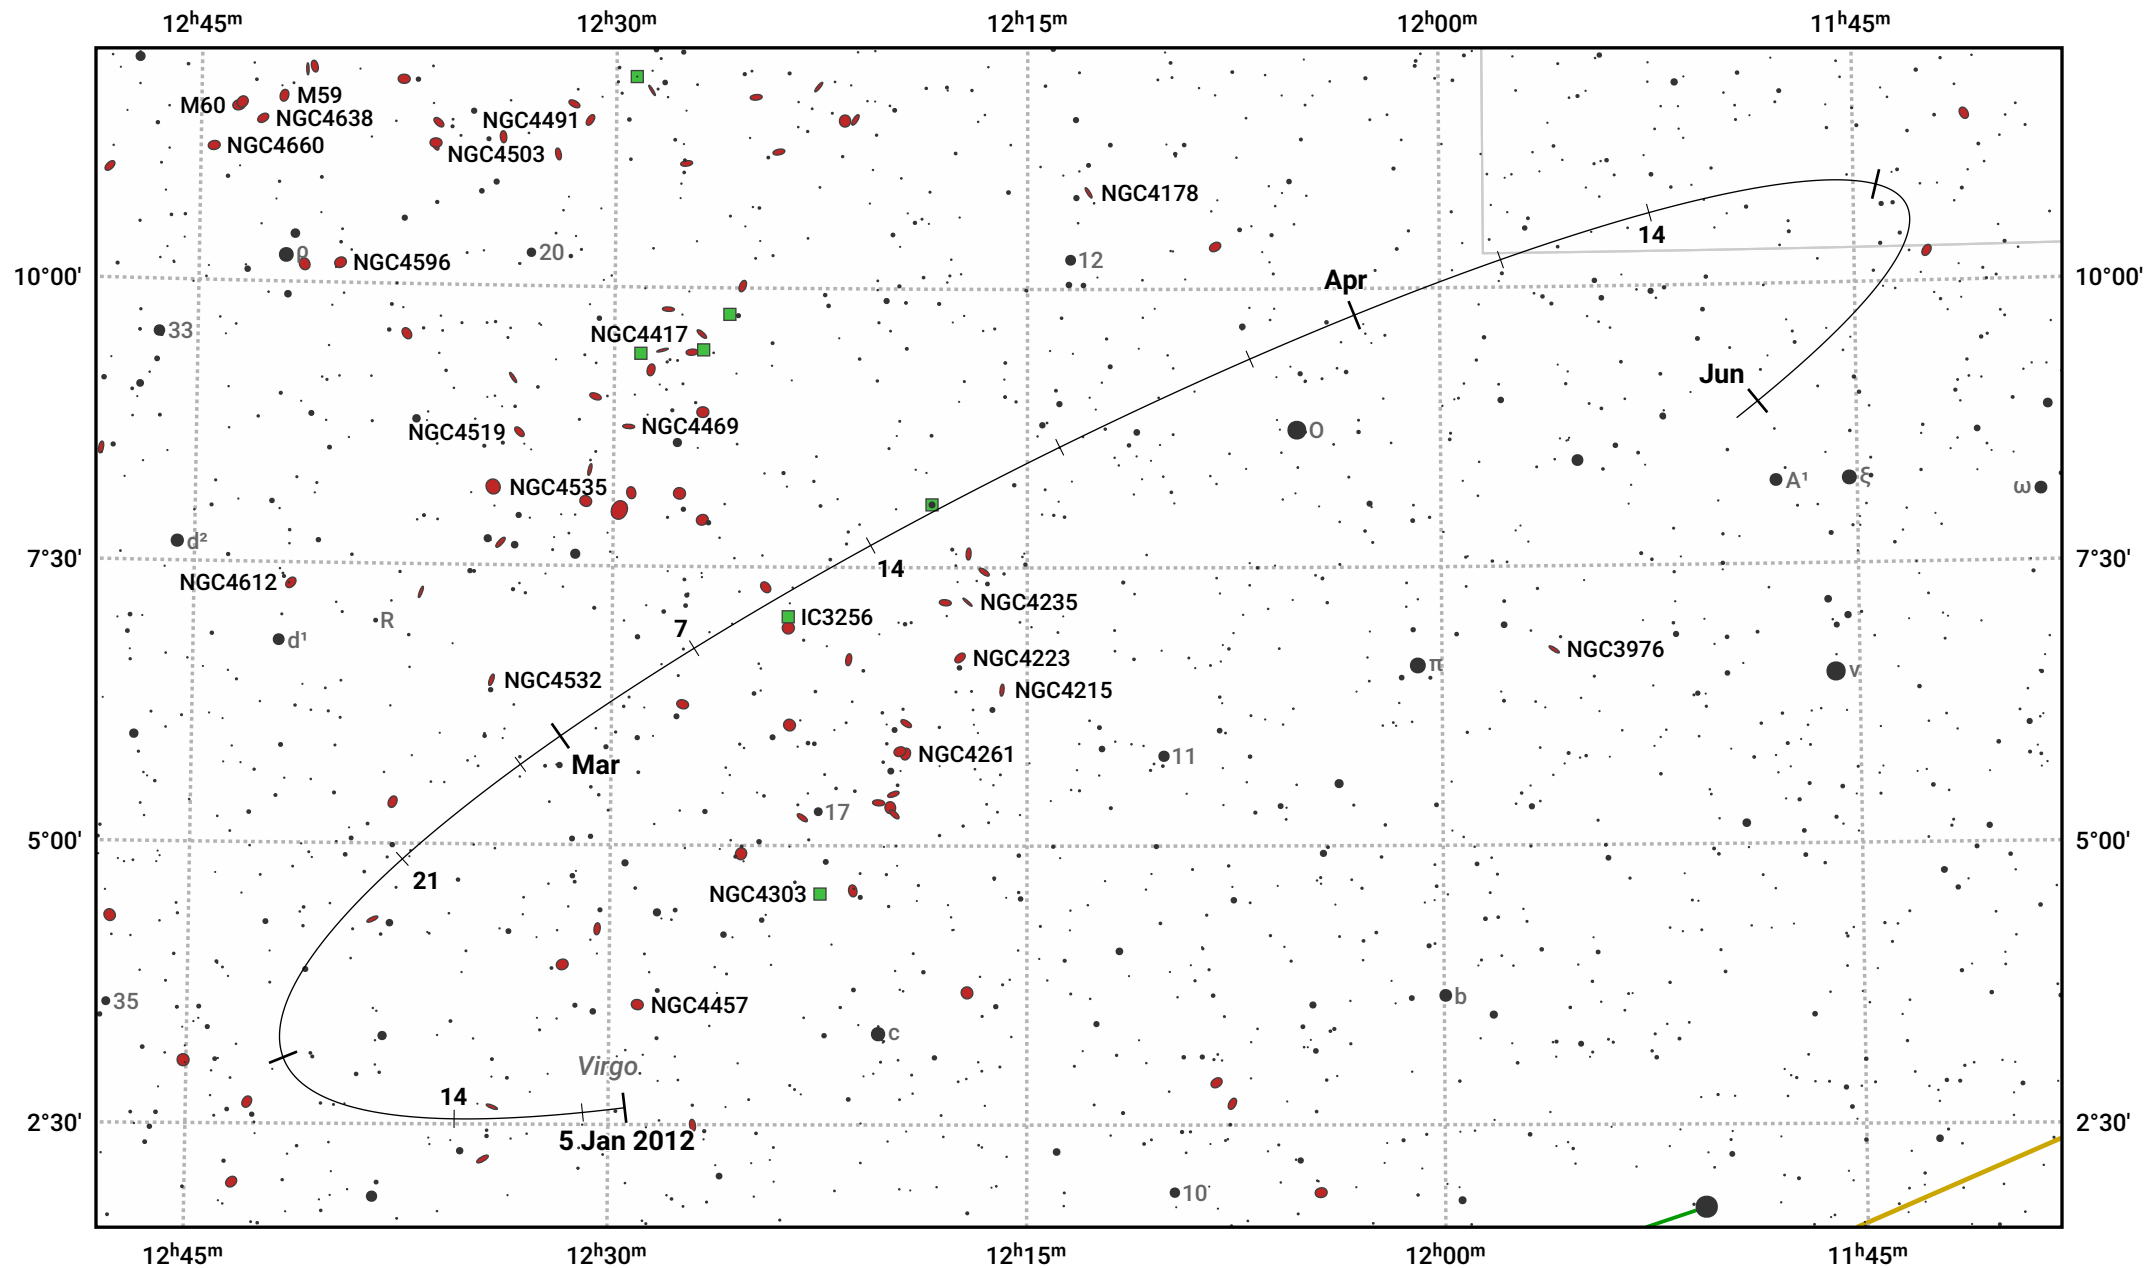

The path of Asteroid 8 Flora around opposition on 20 Mar 2012

© Dominic Ford 2011–2024. Date markers placed at midnight UTC. Downloaded from <https://in-the-sky.org>

Magnitude scale: 11.0 10.0 9.0 8.0 7.0 6.0 5.0 4.0 3.0

— Ecliptic Plane

Galaxy Bright nebula Open cluster Globular cluster

Date	Mag	Phase
2012 Feb 1	10.7	97%
2012 Feb 29	10.1	99%
2012 Mar 1	10.1	99%
2012 Apr 1	10.0	100%
2012 May 1	10.7	98%
2012 May 20	11.1	96%
2012 Jun 1	11.3	96%