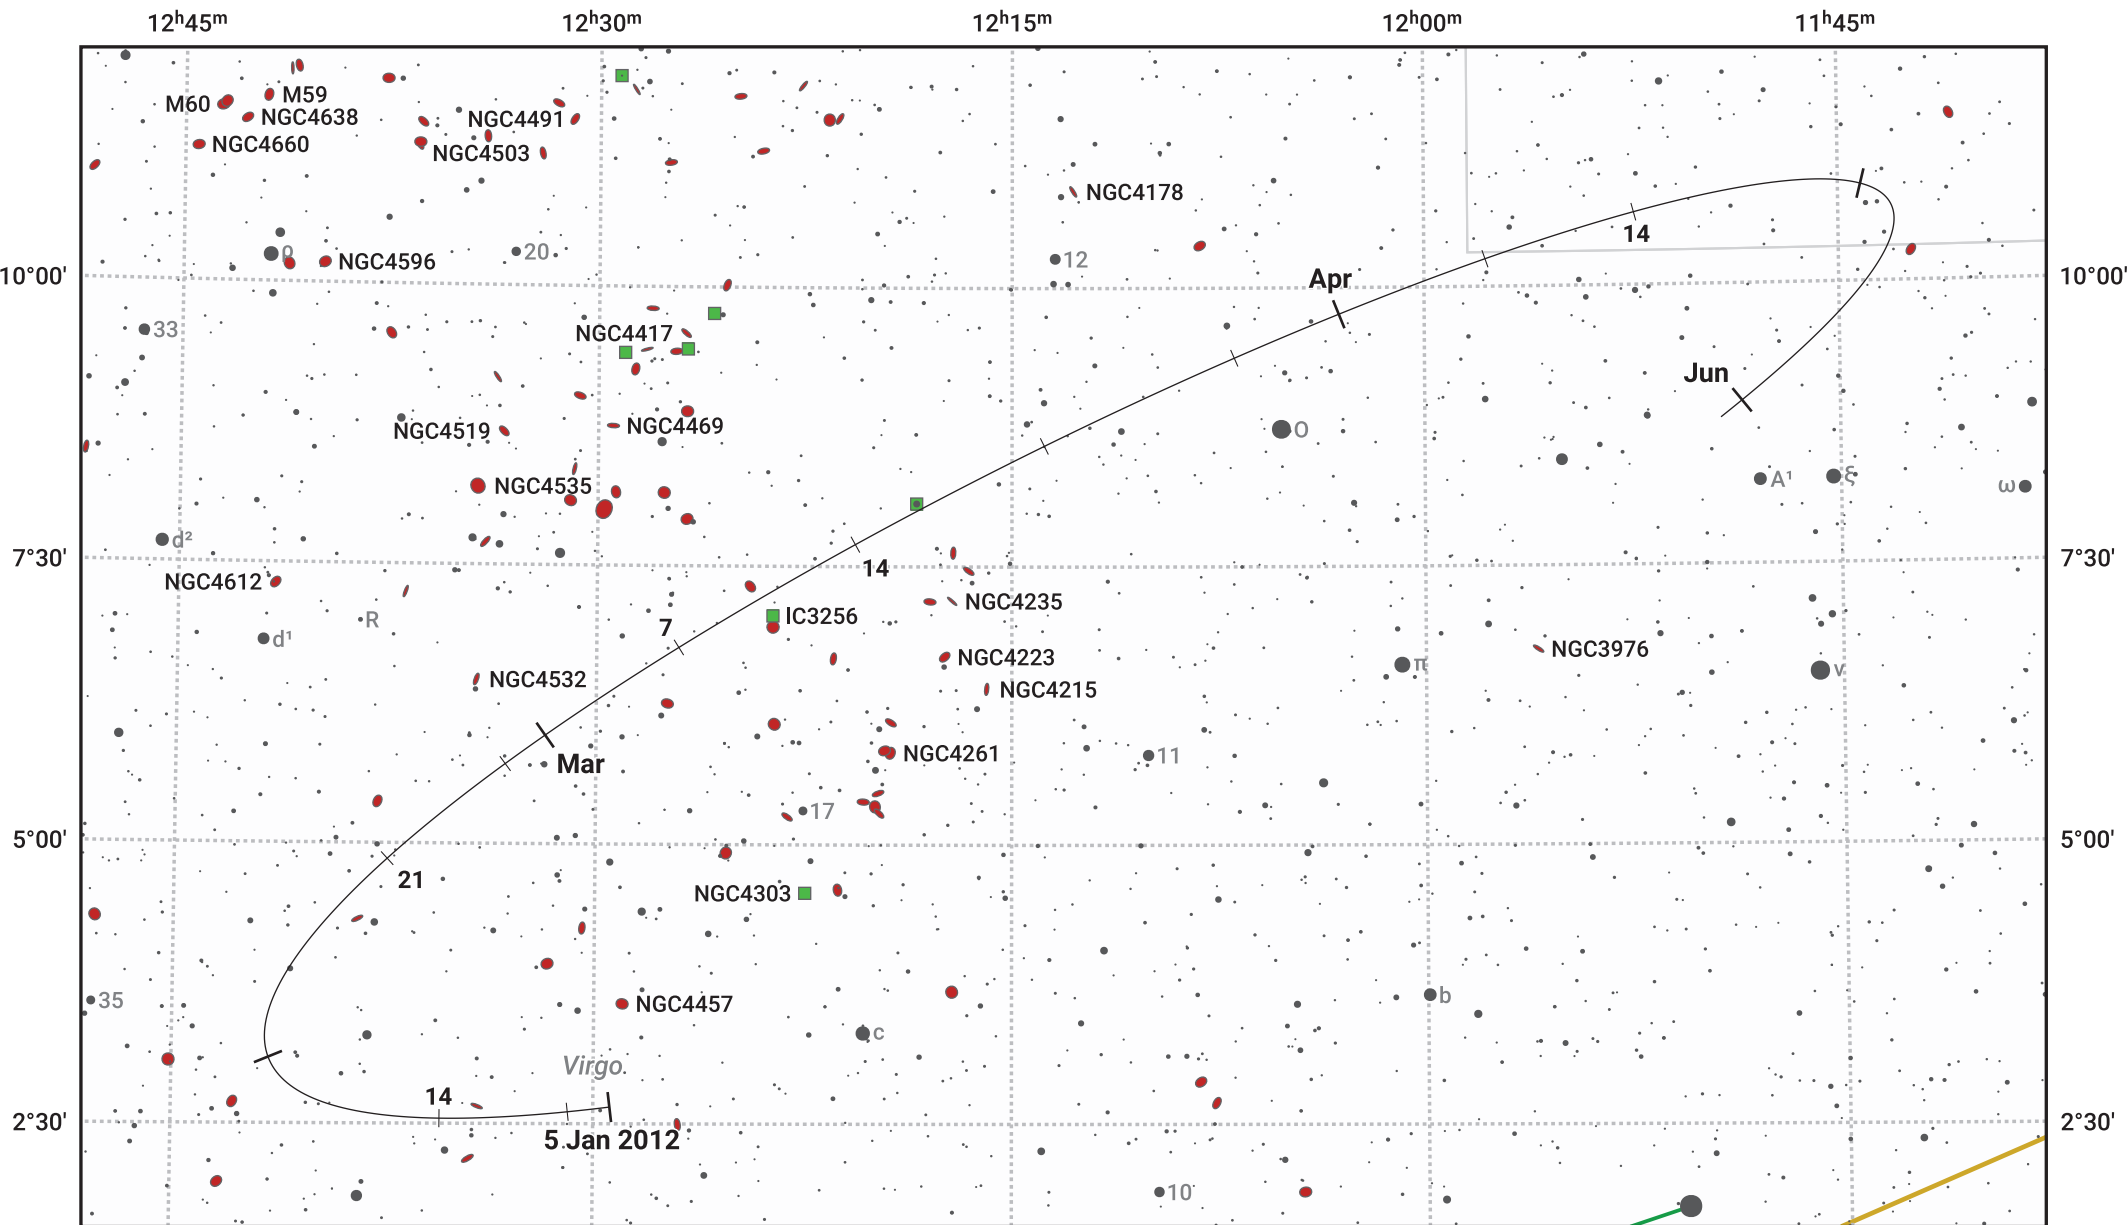

# The path of Asteroid 8 Flora around opposition on 20 Mar 2012

© Dominic Ford 2011–2024. Date markers placed at midnight UTC. Downloaded from <https://in-the-sky.org>

Magnitude scale: 11.0 10.0 9.0 8.0 7.0 6.0 5.0 4.0 3.0

— Ecliptic Plane

Galaxy    Bright nebula    Open cluster    Globular cluster

Date	Mag	Phase
2012 Feb 1	10.7	97%
2012 Feb 29	10.1	99%
2012 Mar 1	10.1	99%
2012 Apr 1	10.0	100%
2012 May 1	10.7	98%
2012 May 20	11.1	96%
2012 Jun 1	11.3	96%