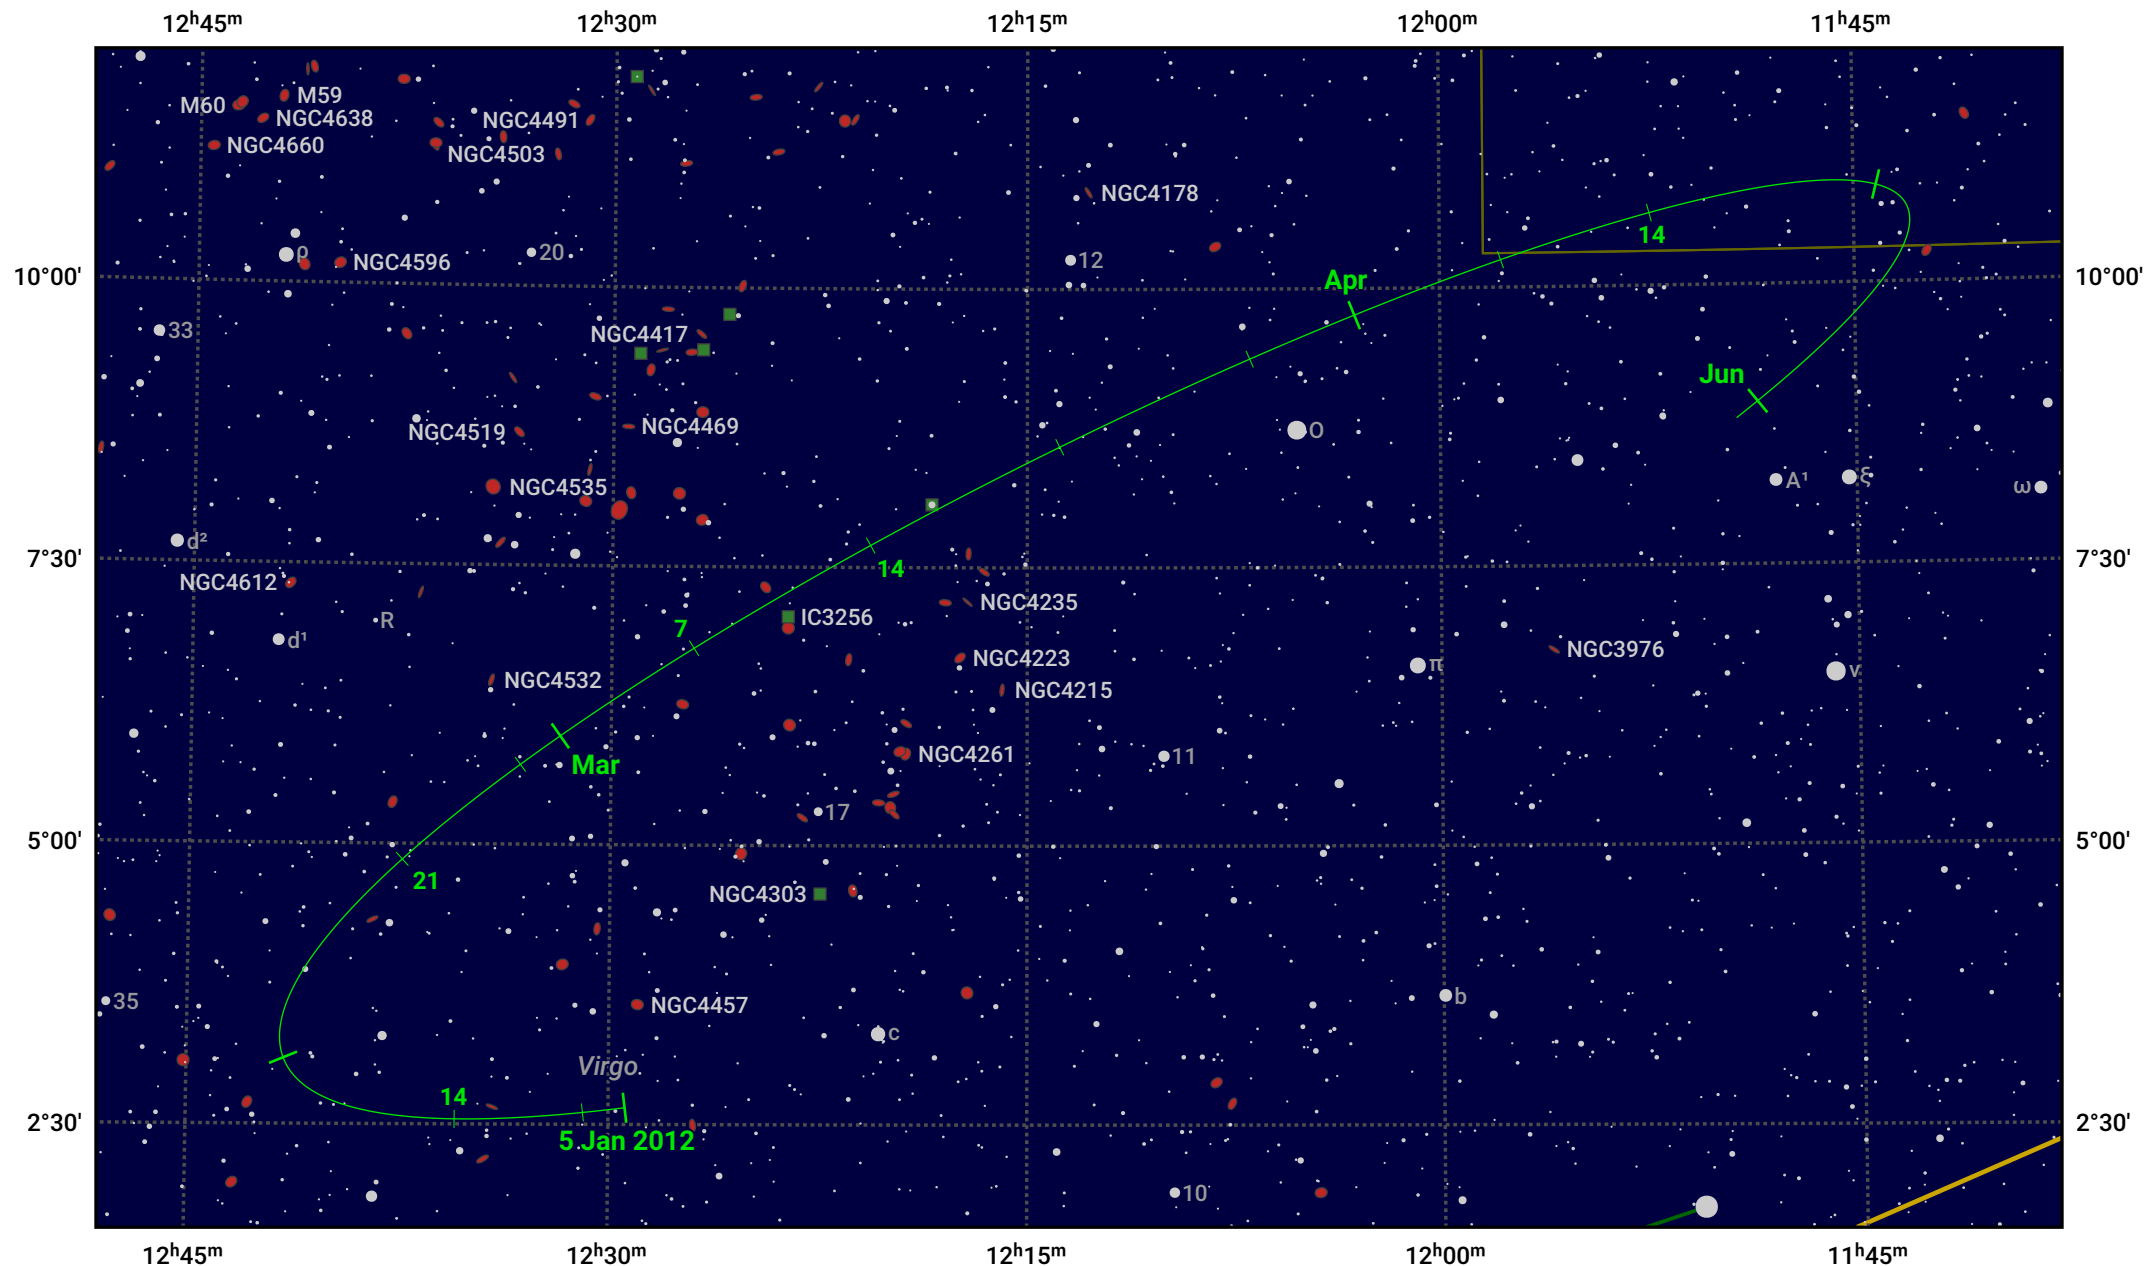

# The path of Asteroid 8 Flora around opposition on 20 Mar 2012

© Dominic Ford 2011–2024. Date markers placed at midnight UTC. Downloaded from <https://in-the-sky.org>

Magnitude scale: 11.0 10.0 9.0 8.0 7.0 6.0 5.0 4.0 3.0

— Ecliptic Plane

-  Galaxy
-  Bright nebula
-  Open cluster
-  Globular cluster

Date	Mag	Phase
2012 Feb 1	10.7	97%
2012 Feb 29	10.1	99%
2012 Mar 1	10.1	99%
2012 Apr 1	10.0	100%
2012 May 1	10.7	98%
2012 May 20	11.1	96%
2012 Jun 1	11.3	96%