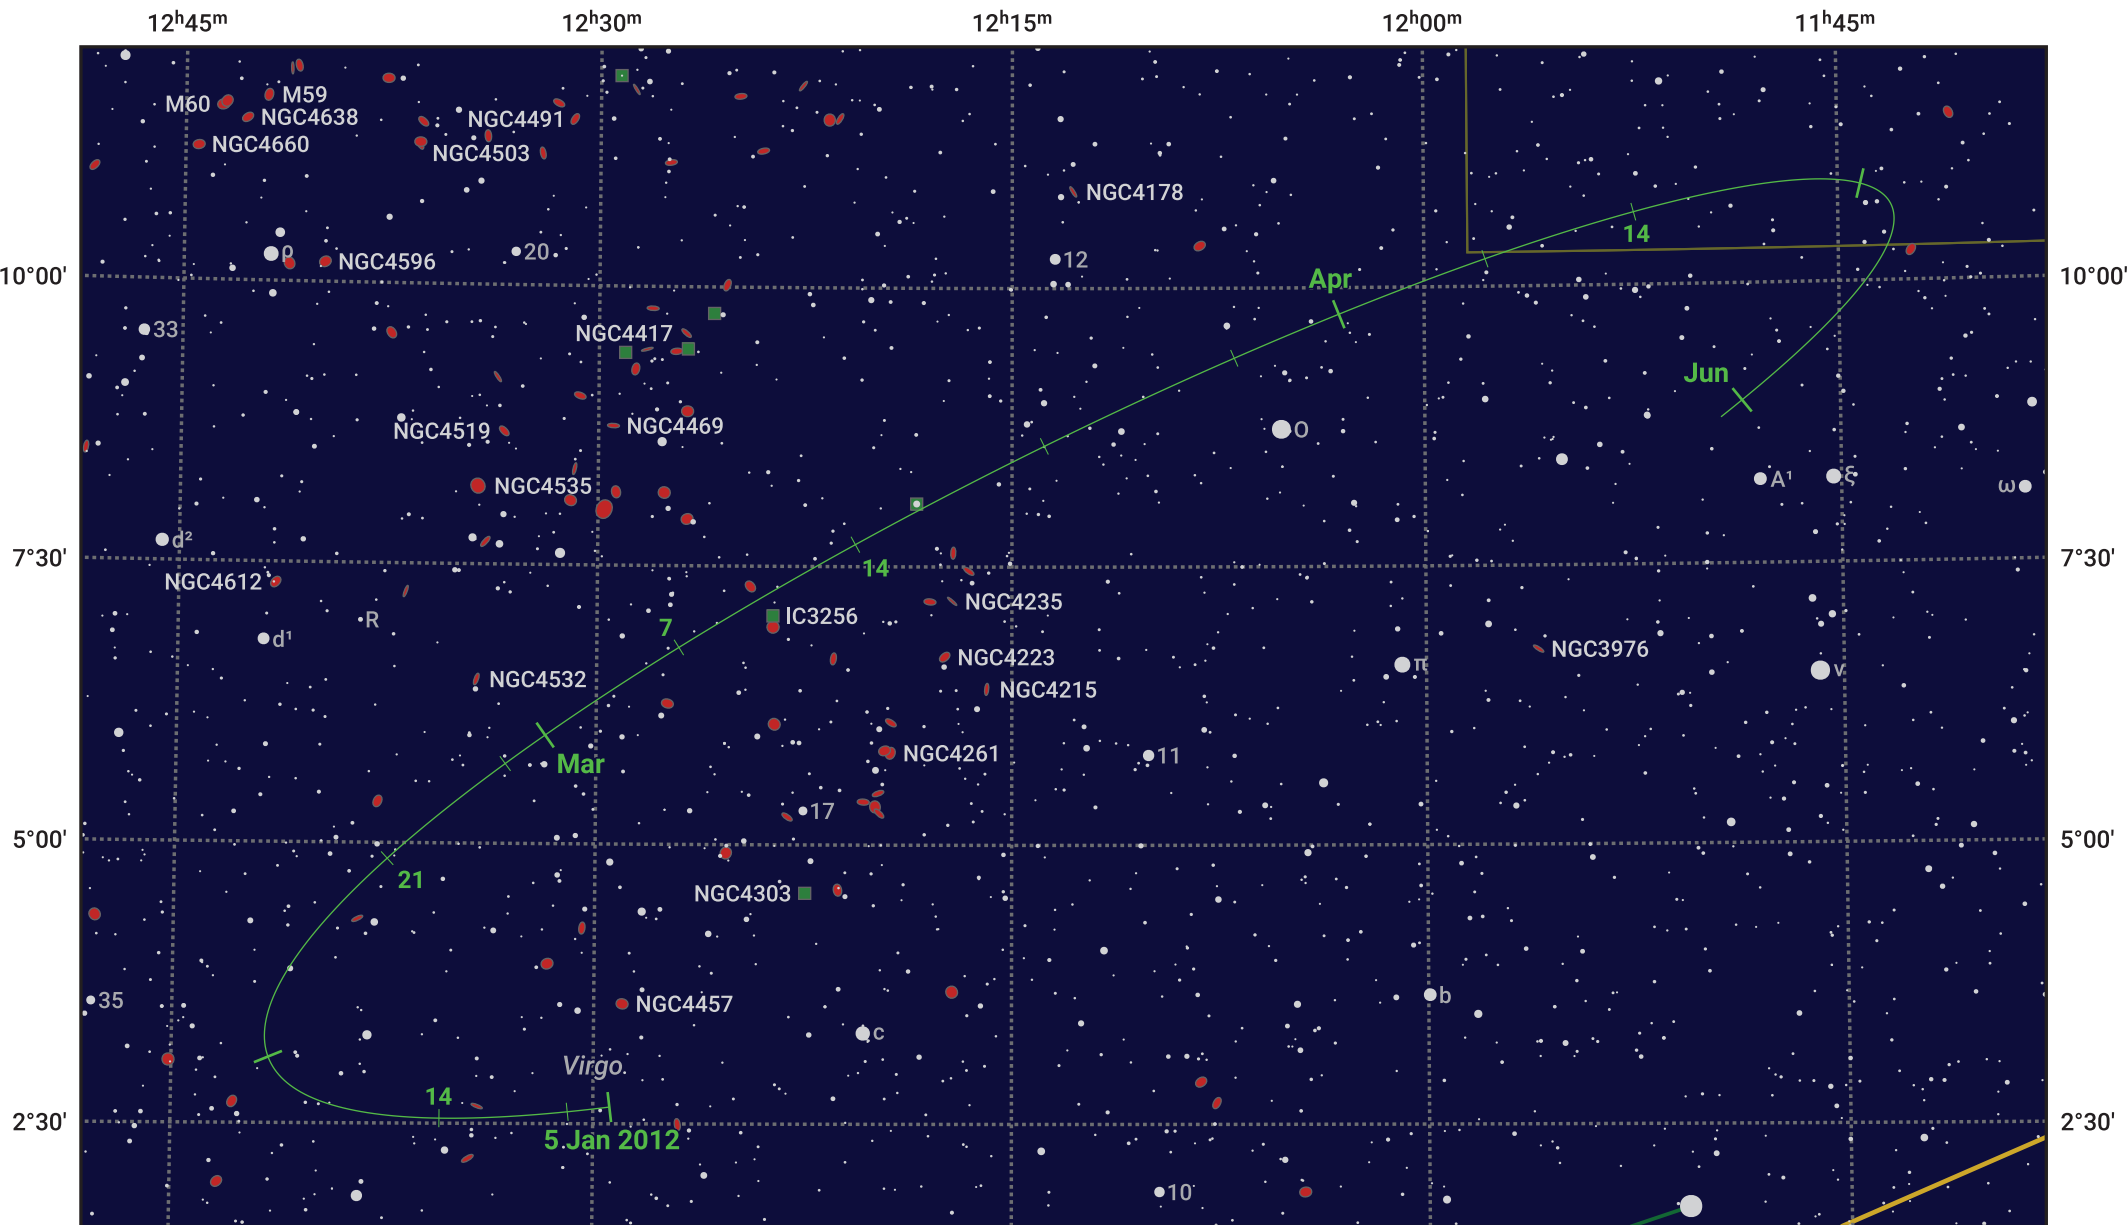

The path of Asteroid 8 Flora around opposition on 20 Mar 2012

© Dominic Ford 2011–2024. Date markers placed at midnight UTC. Downloaded from <https://in-the-sky.org>

Magnitude scale: 11.0 10.0 9.0 8.0 7.0 6.0 5.0 4.0 3.0

— Ecliptic Plane

Galaxy Bright nebula Open cluster Globular cluster

| Date | Mag | Phase |
|-------------|------|-------|
| 2012 Feb 1 | 10.7 | 97% |
| 2012 Feb 29 | 10.1 | 99% |
| 2012 Mar 1 | 10.1 | 99% |
| 2012 Apr 1 | 10.0 | 100% |
| 2012 May 1 | 10.7 | 98% |
| 2012 May 20 | 11.1 | 96% |
| 2012 Jun 1 | 11.3 | 96% |