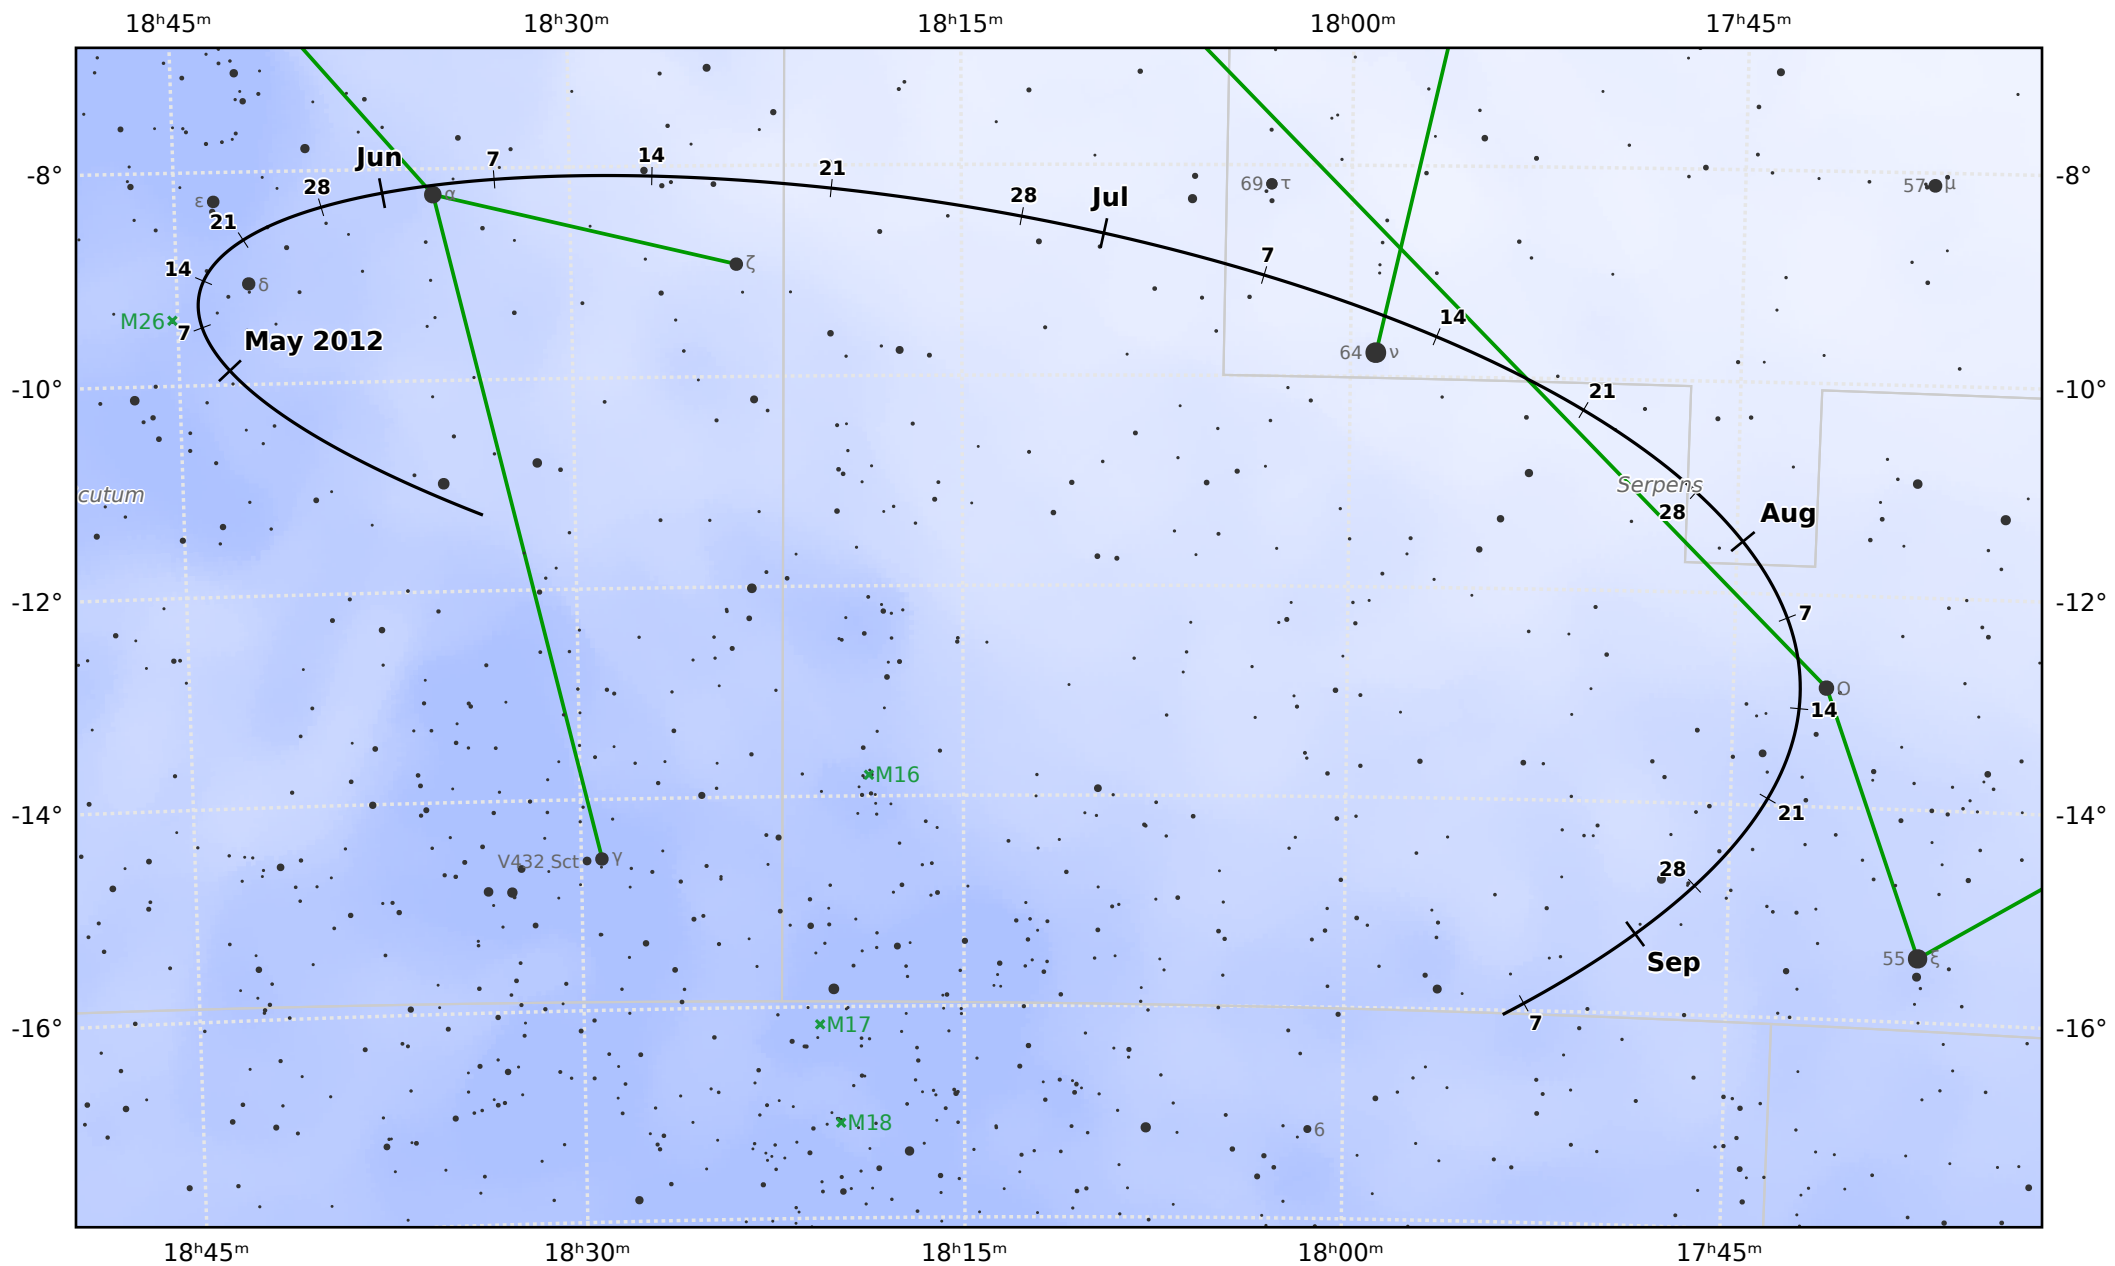

# The path of Asteroid 18 Melpomene around opposition on 25 Jun 2012

© Dominic Ford 2011-2021. Downloaded from <https://in-the-sky.org>

Magnitude scale: 9.5 9.0 8.5 8.0 7.5 7.0 6.5 6.0 5.5 5.0 4.5 4.0 3.5 3.0

— Ecliptic Plane