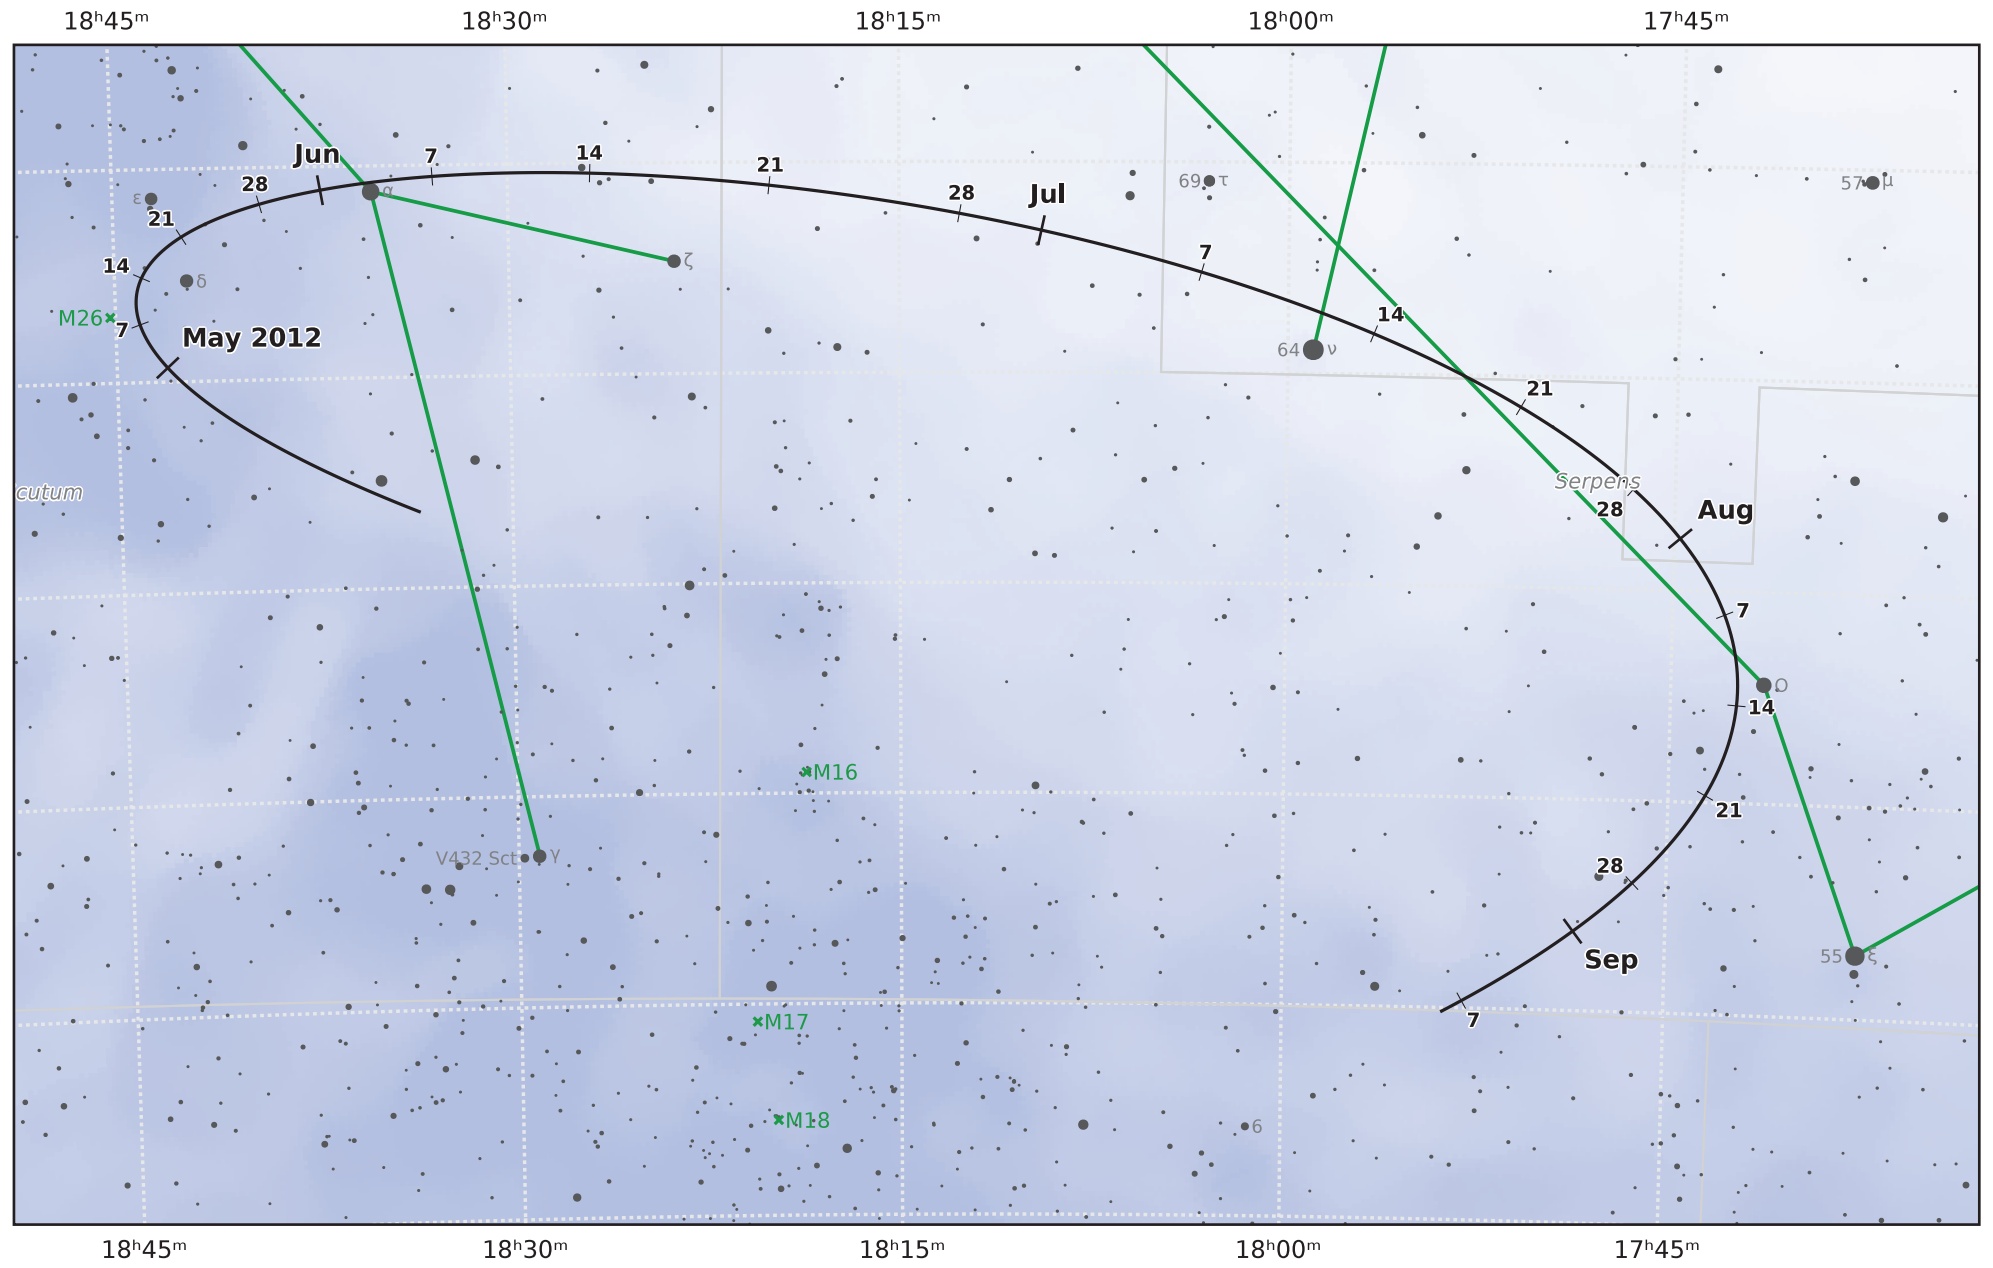

The path of Asteroid 18 Melpomene around opposition on 25 Jun 2012

© Dominic Ford 2011-2021. Downloaded from <https://in-the-sky.org>

Magnitude scale: -9.5 -9.0 -8.5 -8.0 -7.5 -7.0 -6.5 -6.0 -5.5 -5.0 -4.5 -4.0 -3.5 -3.0

— Ecliptic Plane