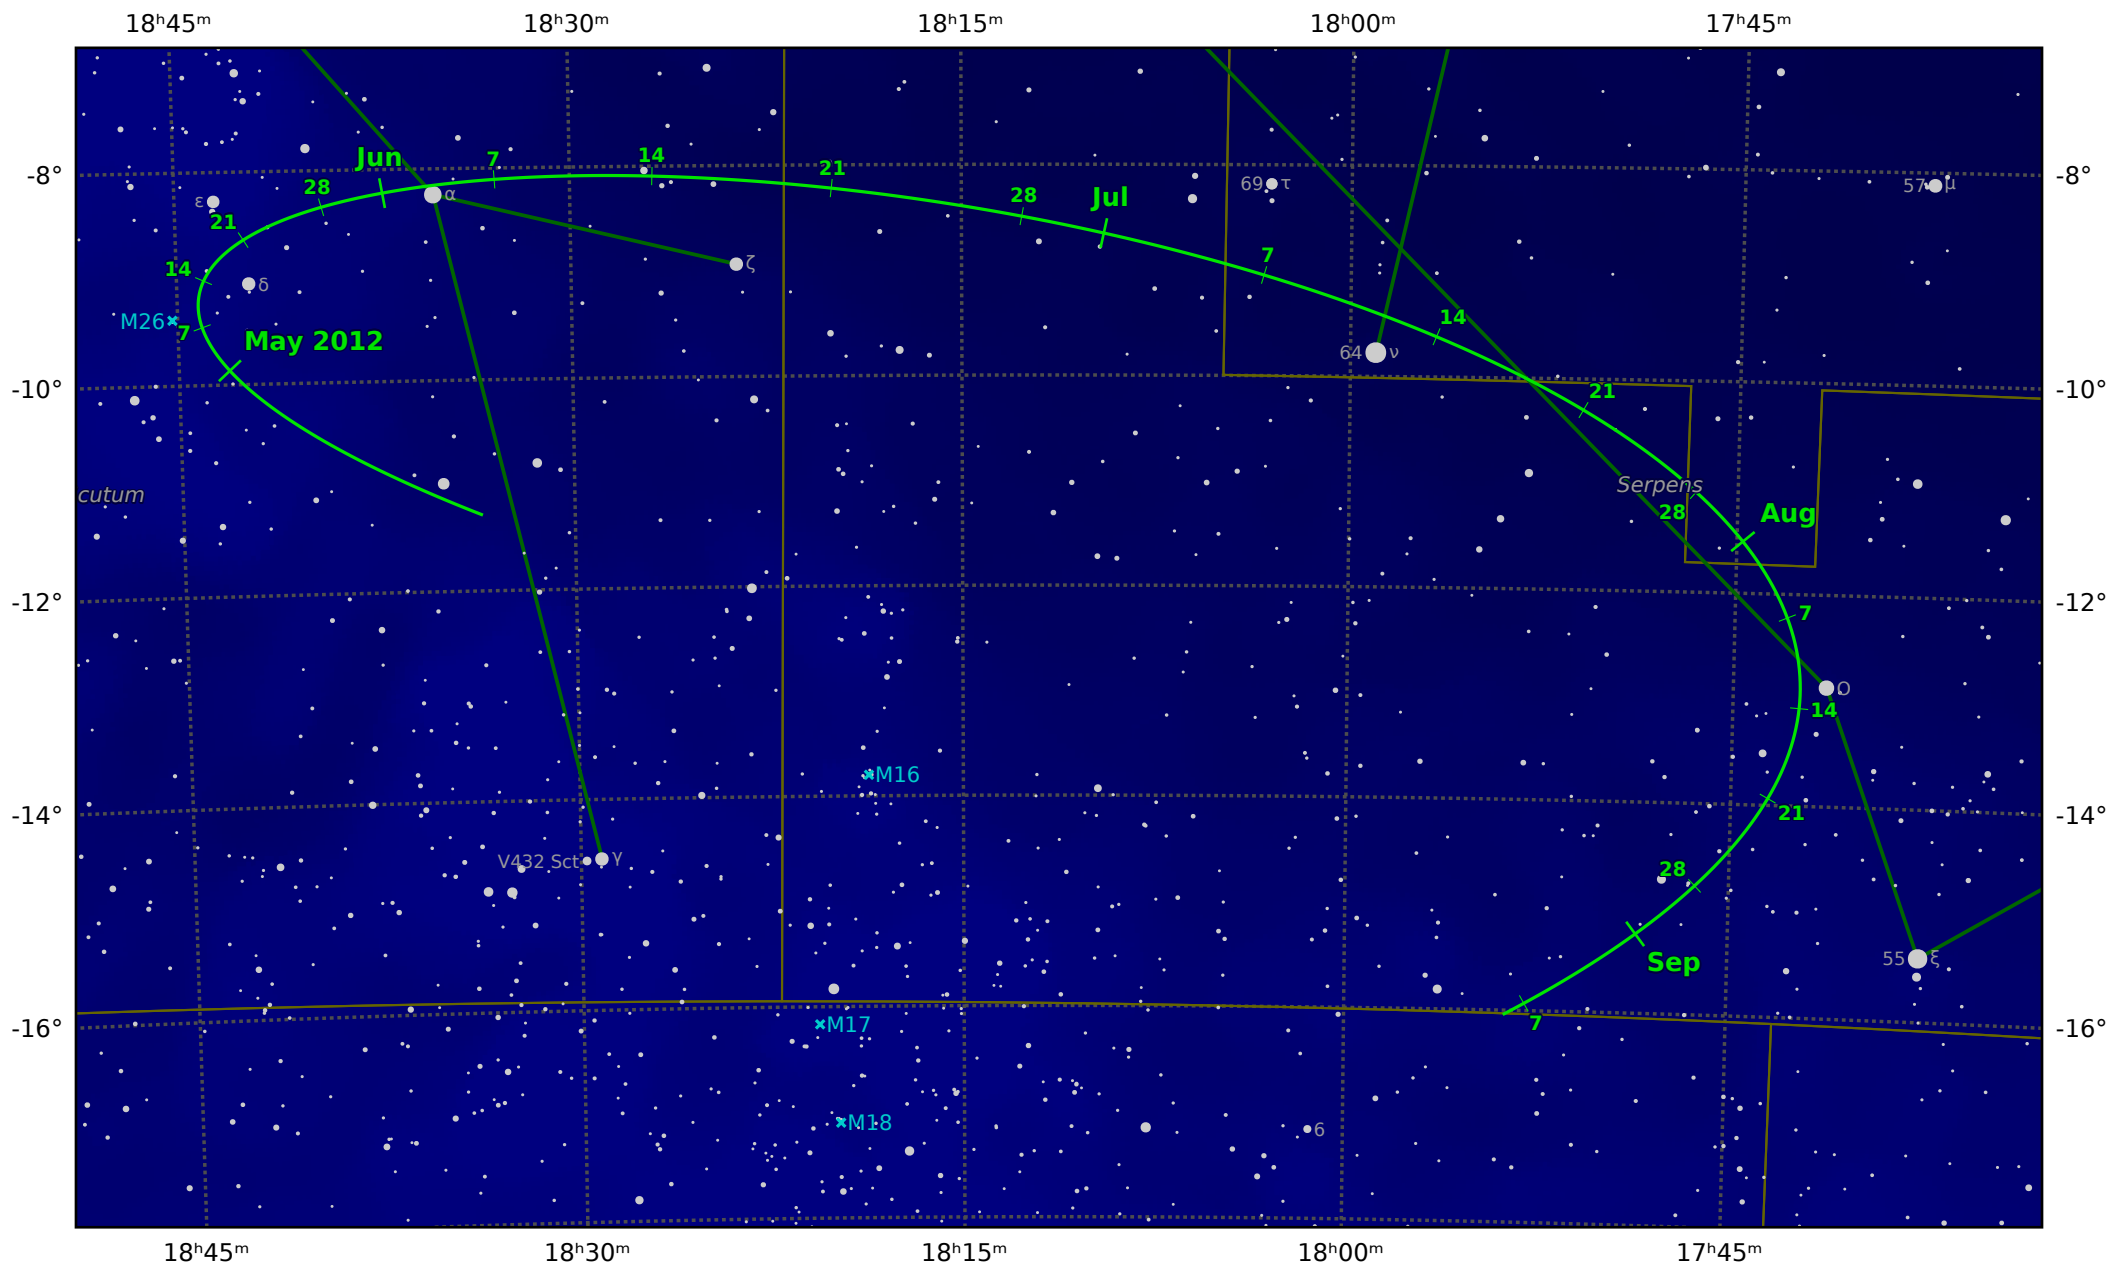

The path of Asteroid 18 Melpomene around opposition on 25 Jun 2012

© Dominic Ford 2011-2021. Downloaded from <https://in-the-sky.org>

Magnitude scale: · 9.5 · 9.0 · 8.5 · 8.0 · 7.5 · 7.0 · 6.5 · 6.0 · 5.5 · 5.0 · 4.5 · 4.0 · 3.5 · 3.0

— Ecliptic Plane