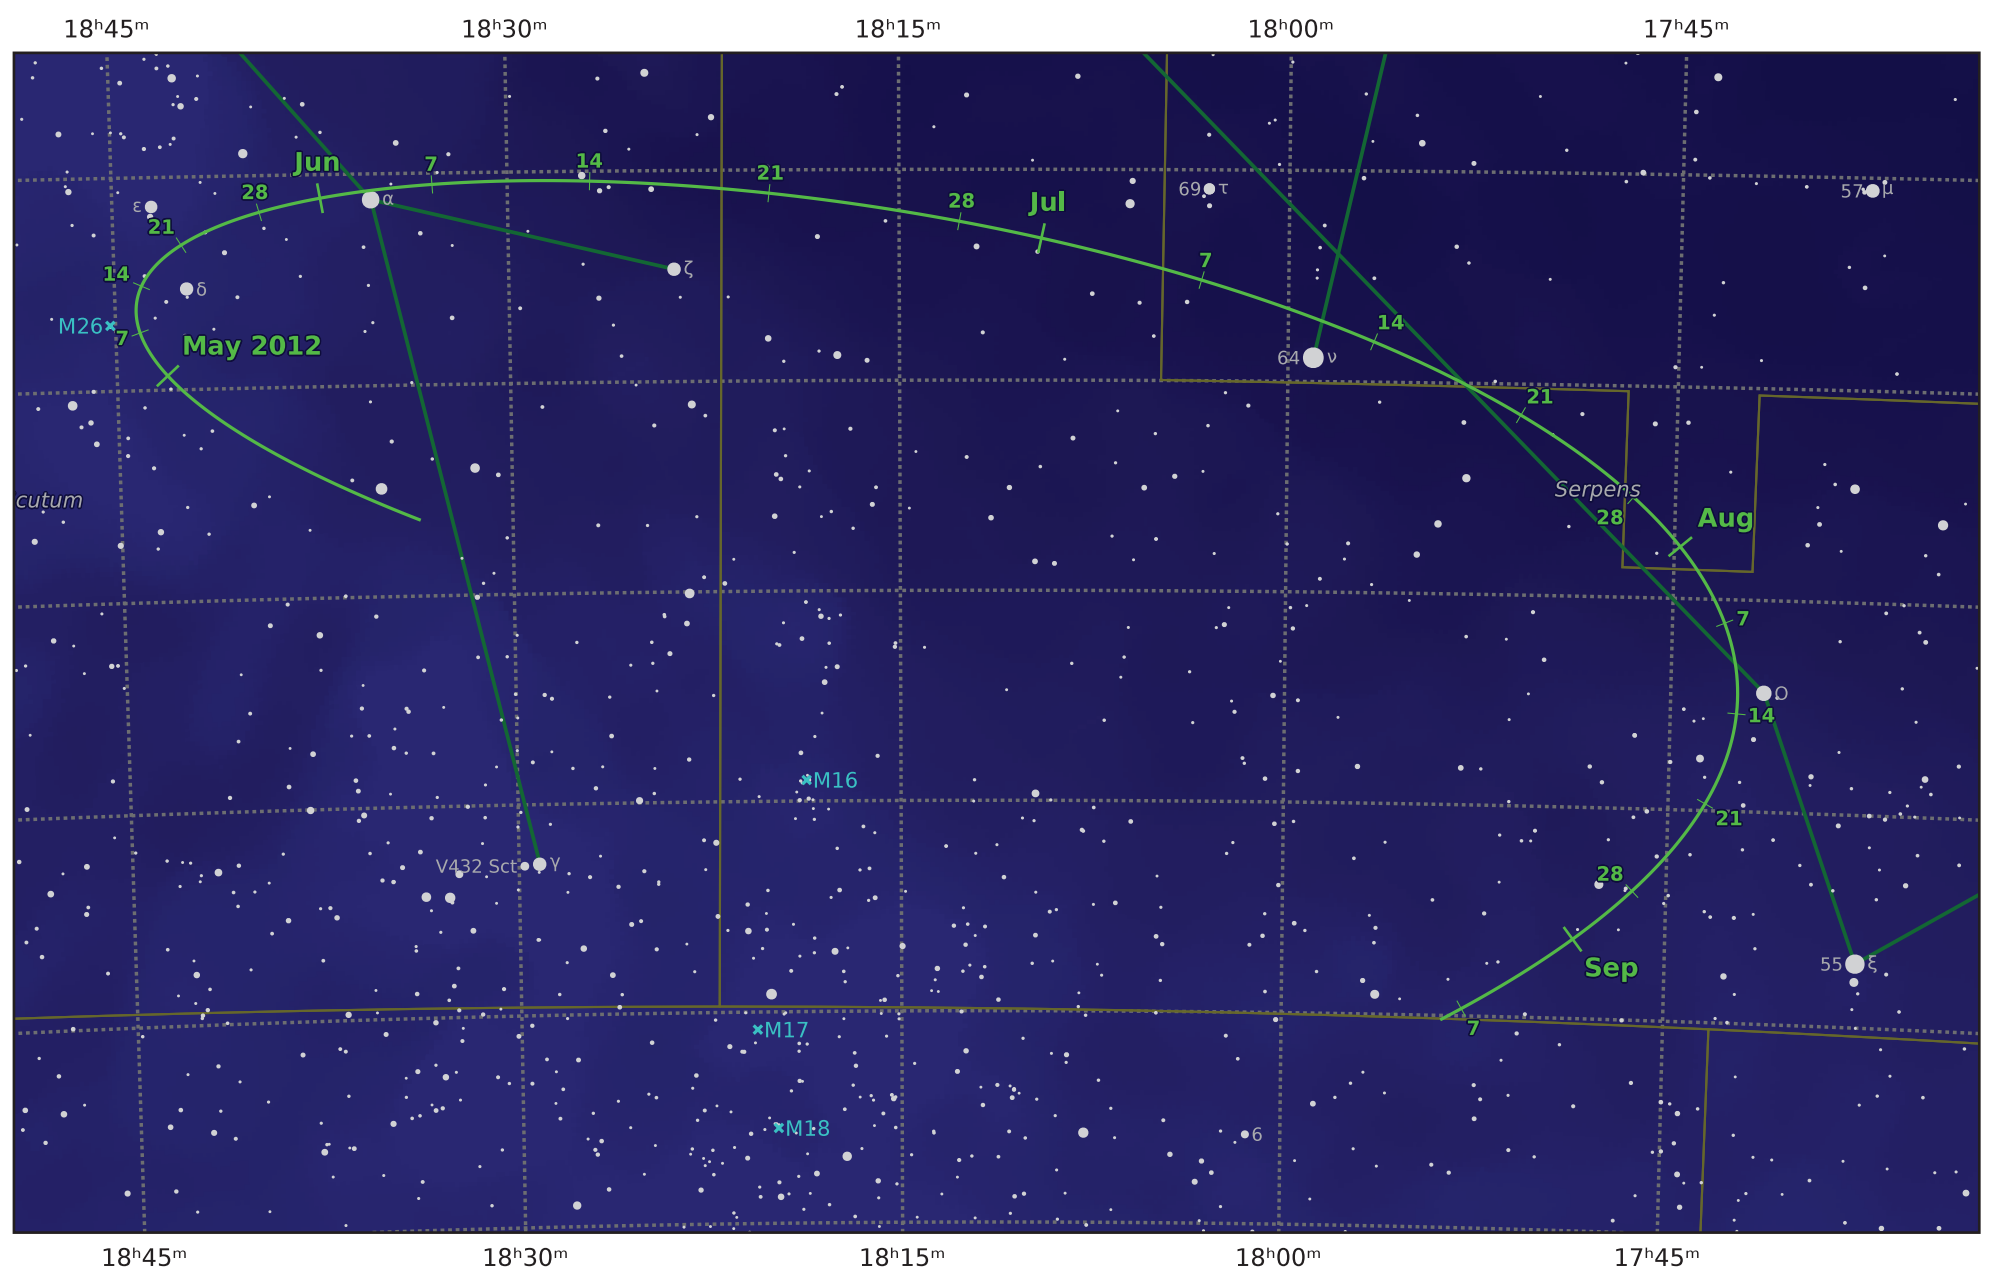

The path of Asteroid 18 Melpomene around opposition on 25 Jun 2012

© Dominic Ford 2011-2021. Downloaded from <https://in-the-sky.org>

Magnitude scale: ● -9.5 ● -9.0 ● -8.5 ● -8.0 ● -7.5 ● -7.0 ● -6.5 ● -6.0 ● -5.5 ● -5.0 ● -4.5 ● -4.0 ● -3.5 ● -3.0

— Ecliptic Plane