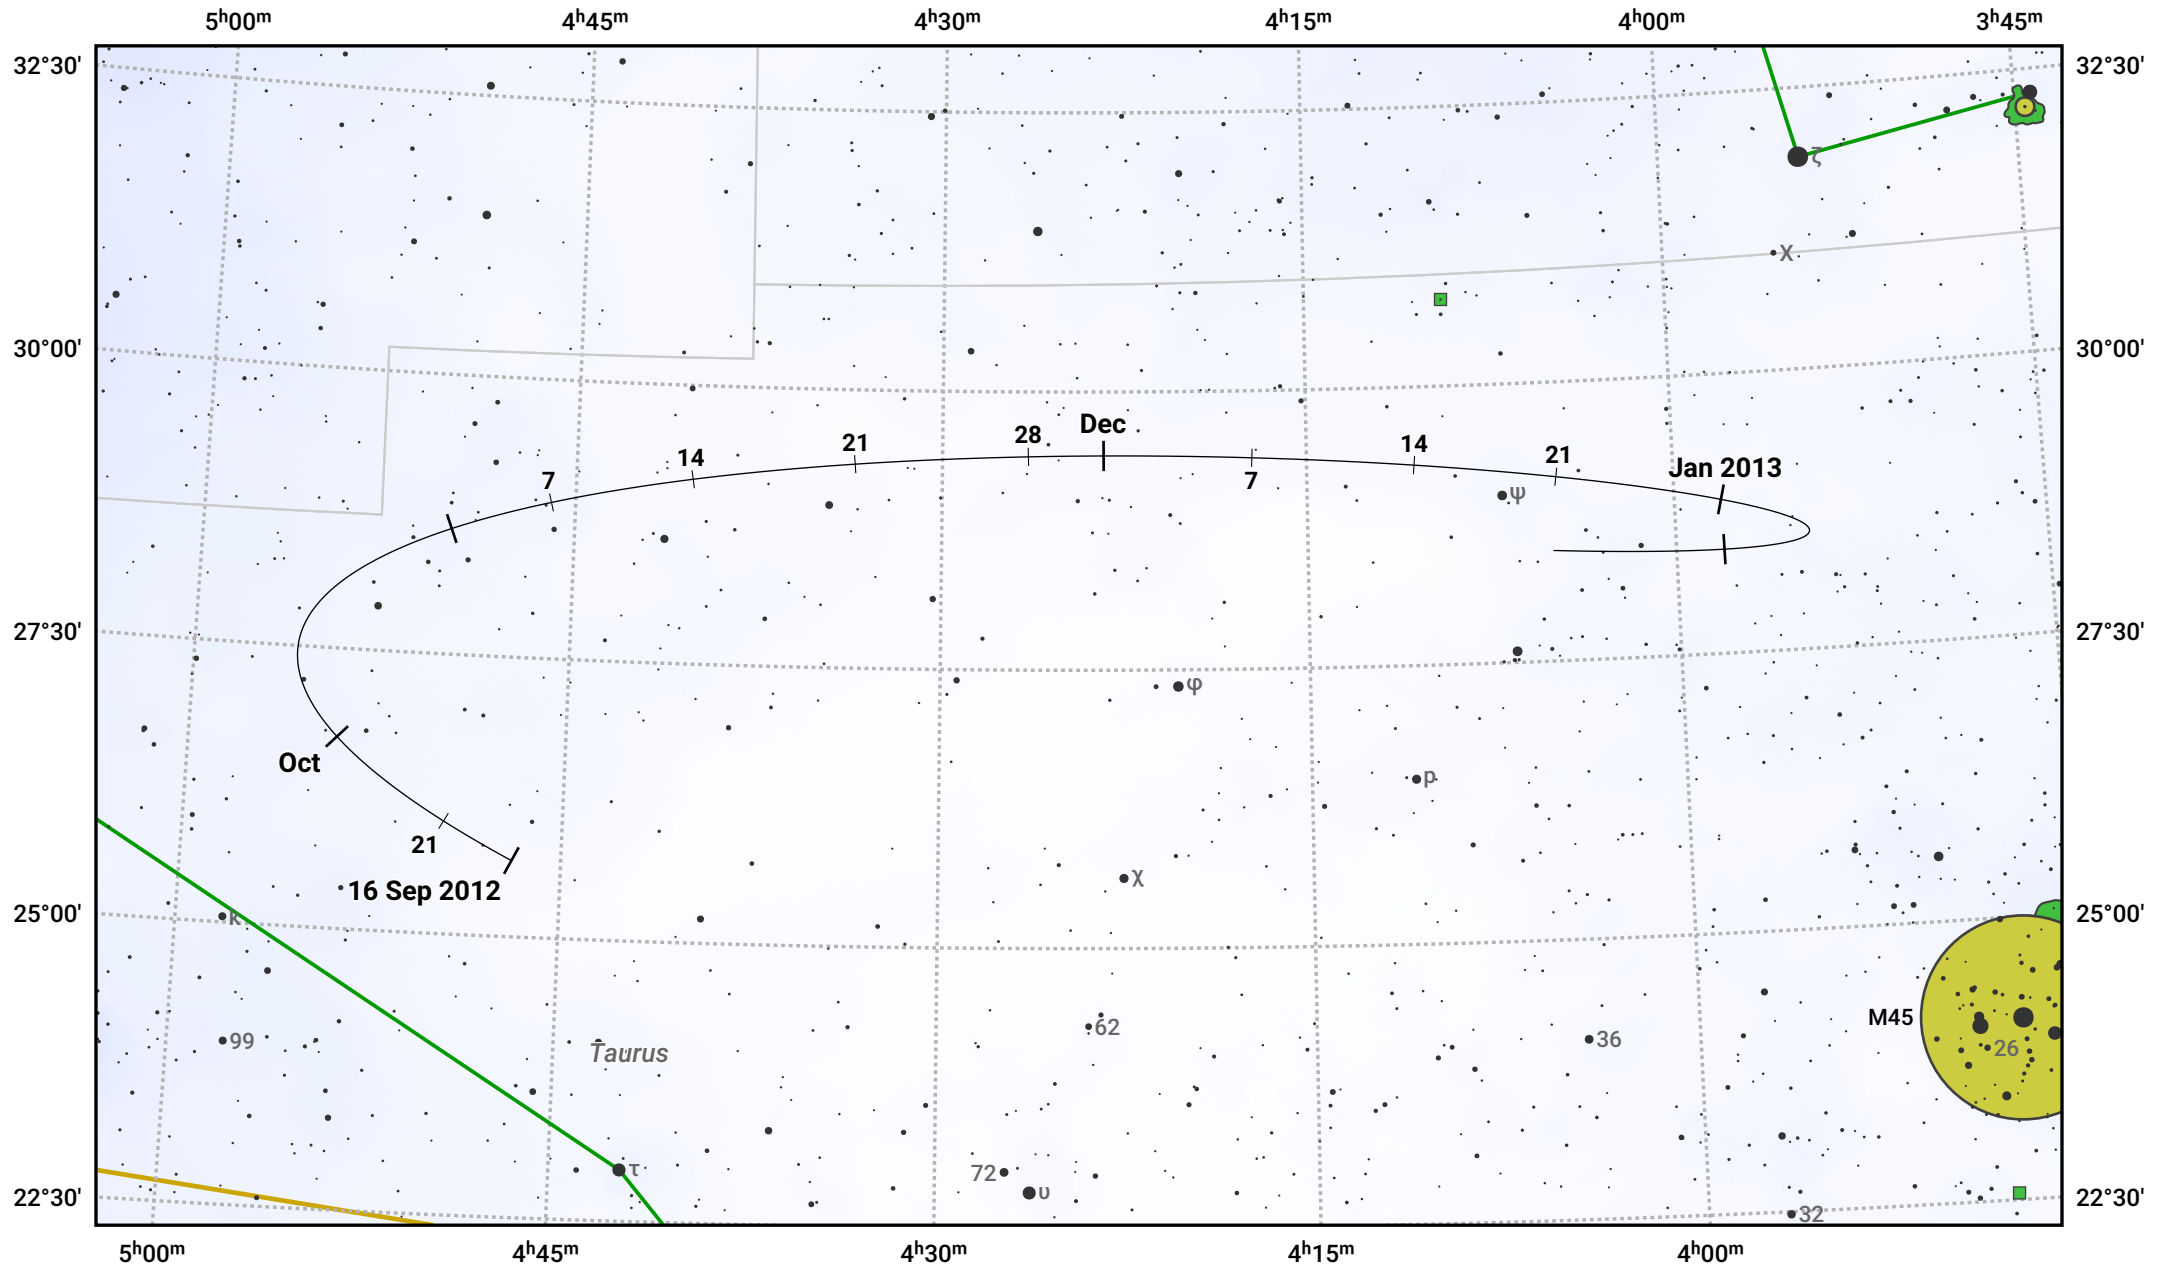

The path of Asteroid 349 Dembowska around opposition on 30 Nov 2012

© Dominic Ford 2011–2024. Date markers placed at midnight UTC. Downloaded from <https://in-the-sky.org>

Magnitude scale: 10.0 9.0 8.0 7.0 6.0 5.0 4.0 3.0 2.0

— Ecliptic Plane

Galaxy Bright nebula Open cluster Globular cluster

Date	Mag
2012 Oct 1	10.9
2012 Nov 1	10.3
2012 Nov 13	10.1
2012 Dec 1	9.8
2013 Jan 1	10.4
2013 Feb 1	11.1
2013 Feb 2	11.1