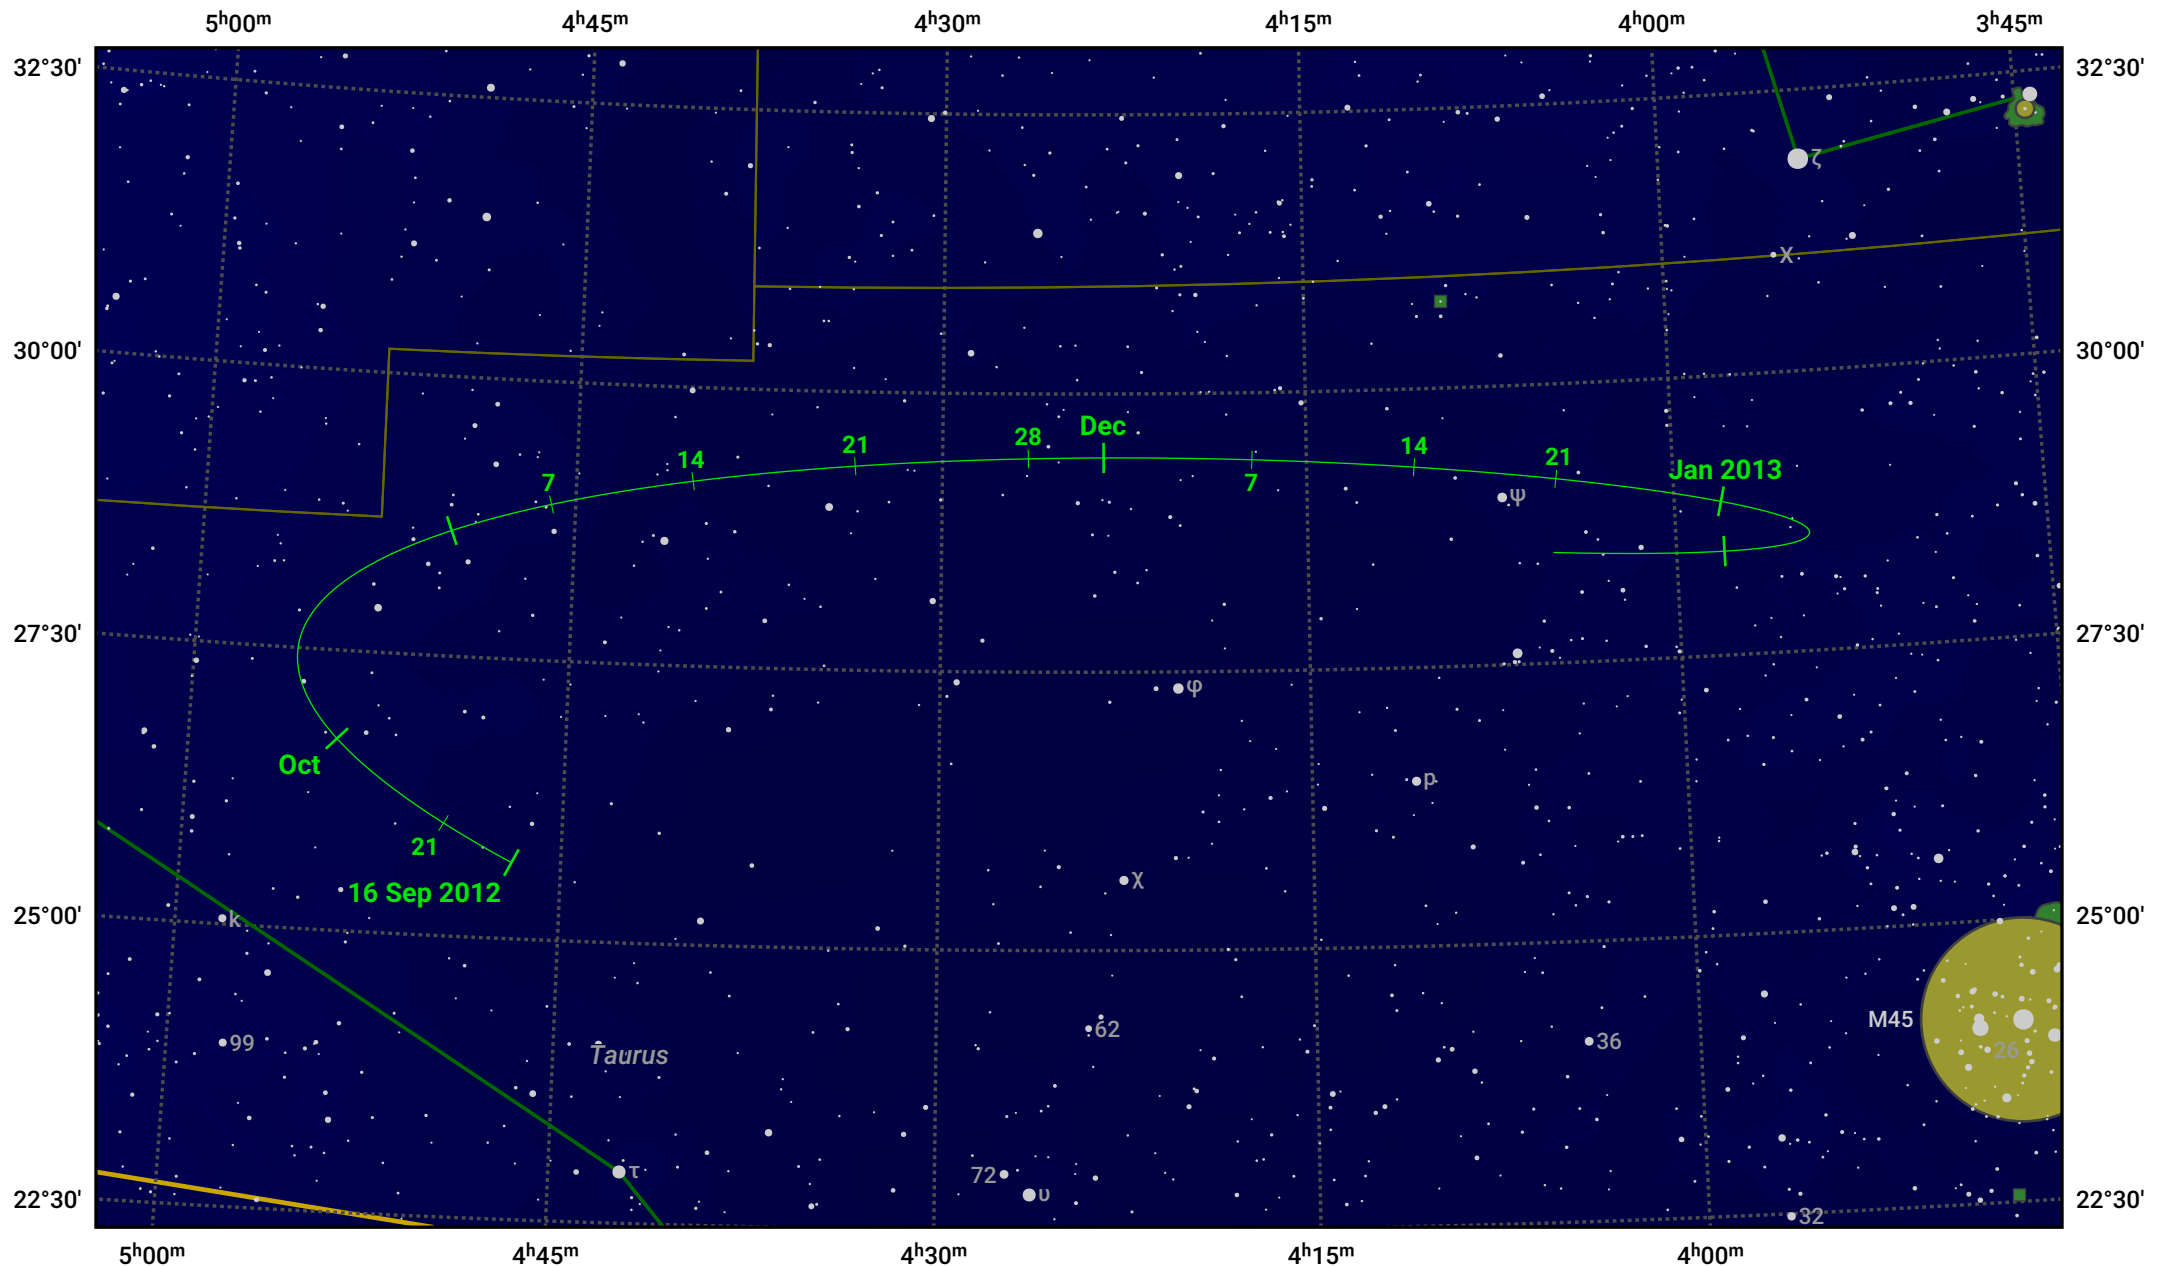

The path of Asteroid 349 Dembowska around opposition on 30 Nov 2012

© Dominic Ford 2011–2024. Date markers placed at midnight UTC. Downloaded from <https://in-the-sky.org>

Magnitude scale: 10.0 9.0 8.0 7.0 6.0 5.0 4.0 3.0 2.0

— Ecliptic Plane

Galaxy Bright nebula Open cluster Globular cluster

Date	Mag
2012 Oct 1	10.9
2012 Nov 1	10.3
2012 Nov 13	10.1
2012 Dec 1	9.8
2013 Jan 1	10.4
2013 Feb 1	11.1
2013 Feb 2	11.1