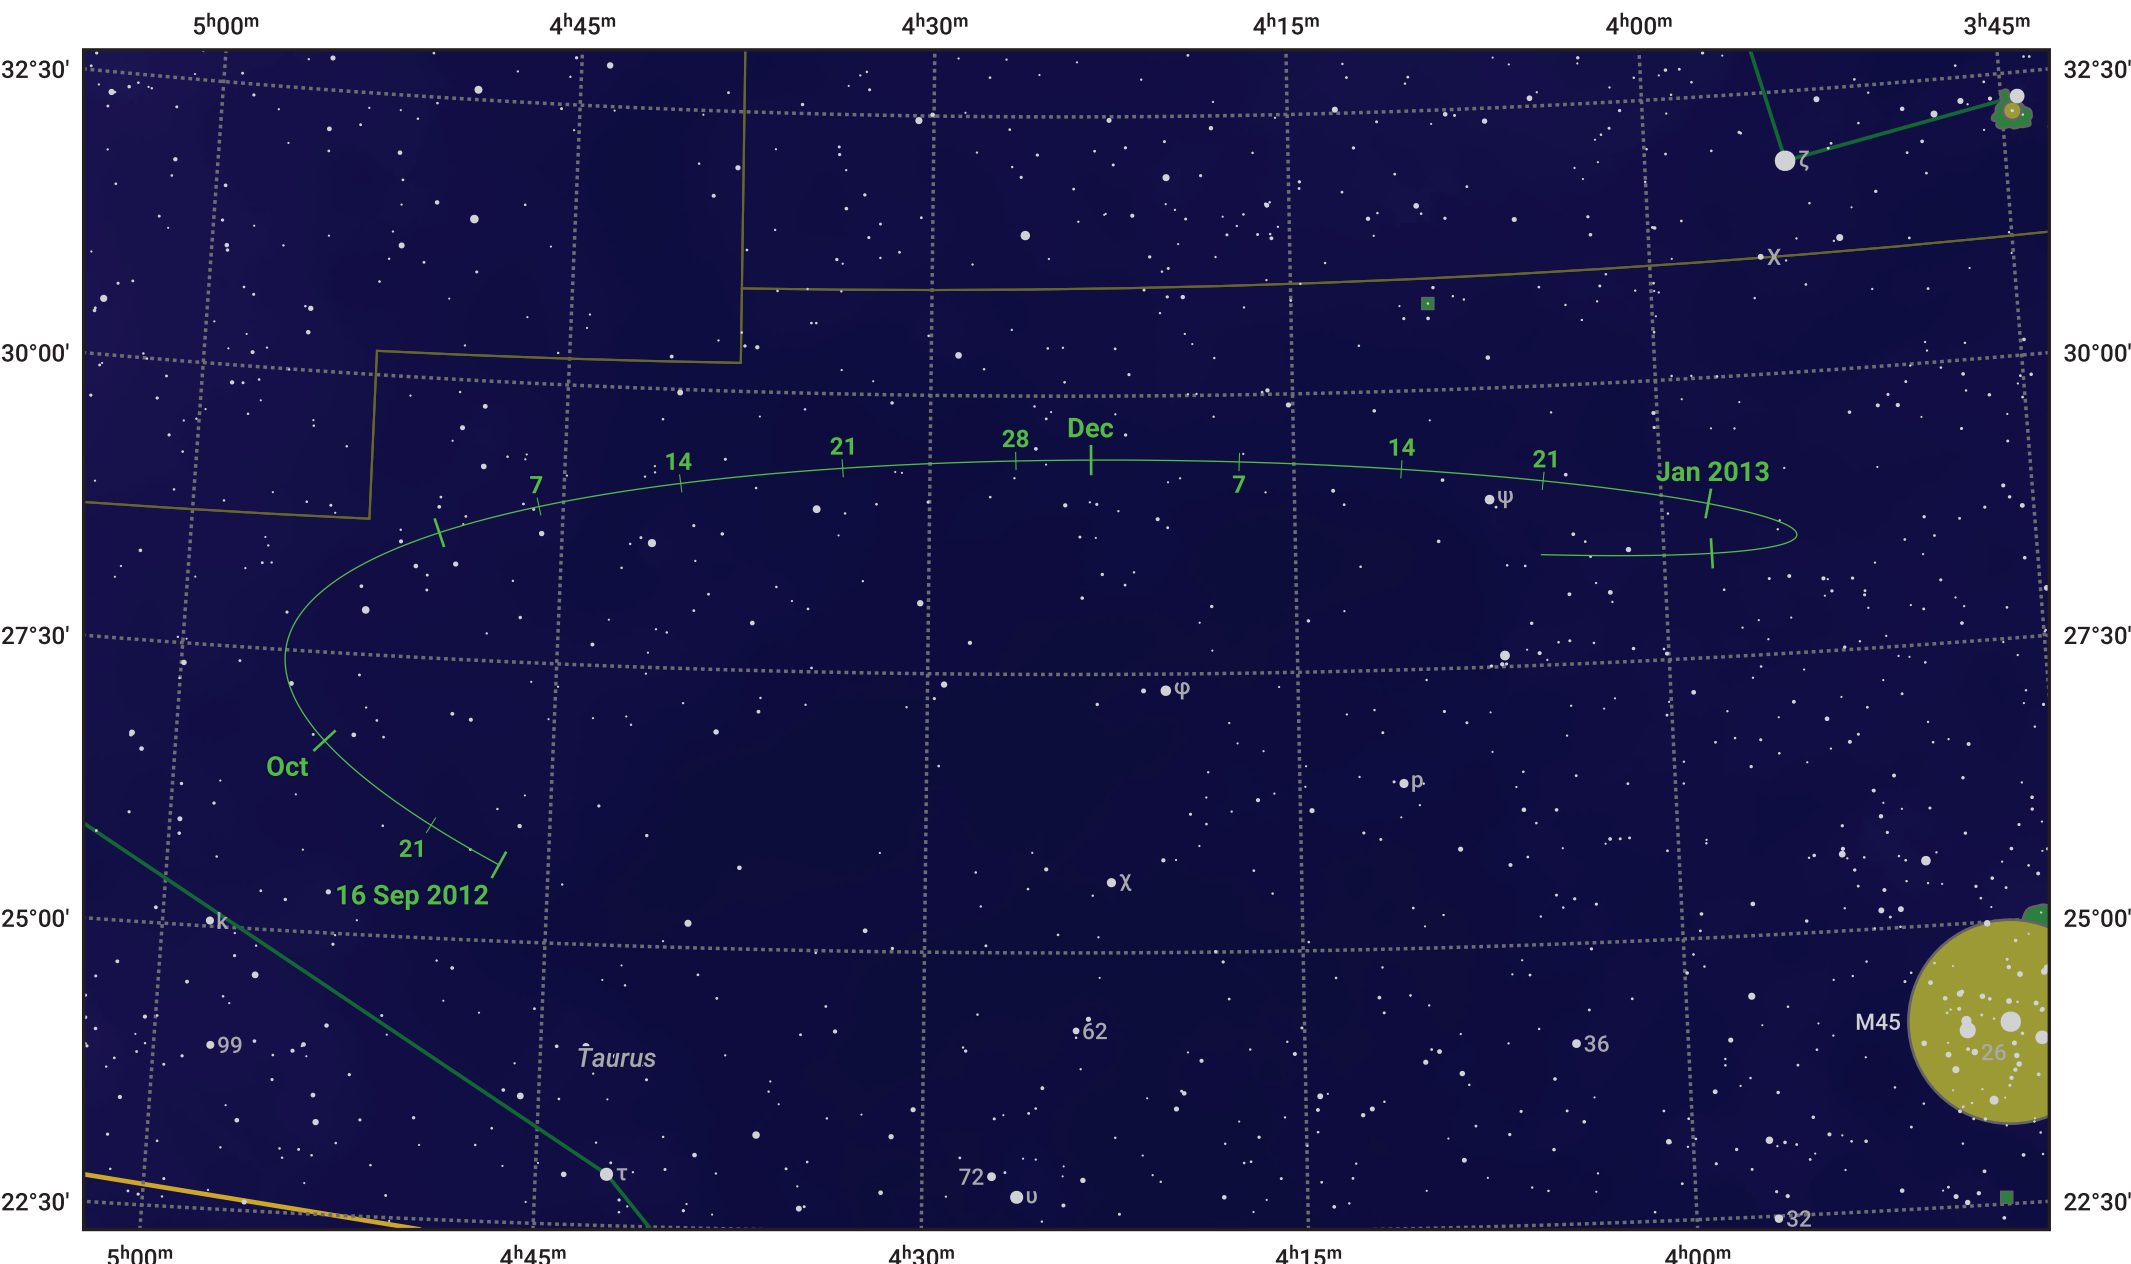

The path of Asteroid 349 Dembowska around opposition on 30 Nov 2012

© Dominic Ford 2011–2024. Date markers placed at midnight UTC. Downloaded from <https://in-the-sky.org>

Magnitude scale: 10.0 9.0 8.0 7.0 6.0 5.0 4.0 3.0 2.0

- Ecliptic Plane
- Galaxy
- Bright nebula
- Open cluster
- Globular cluster

Date	Mag
2012 Oct 1	10.9
2012 Nov 1	10.3
2012 Nov 13	10.1
2012 Dec 1	9.8
2013 Jan 1	10.4
2013 Feb 1	11.1
2013 Feb 2	11.1