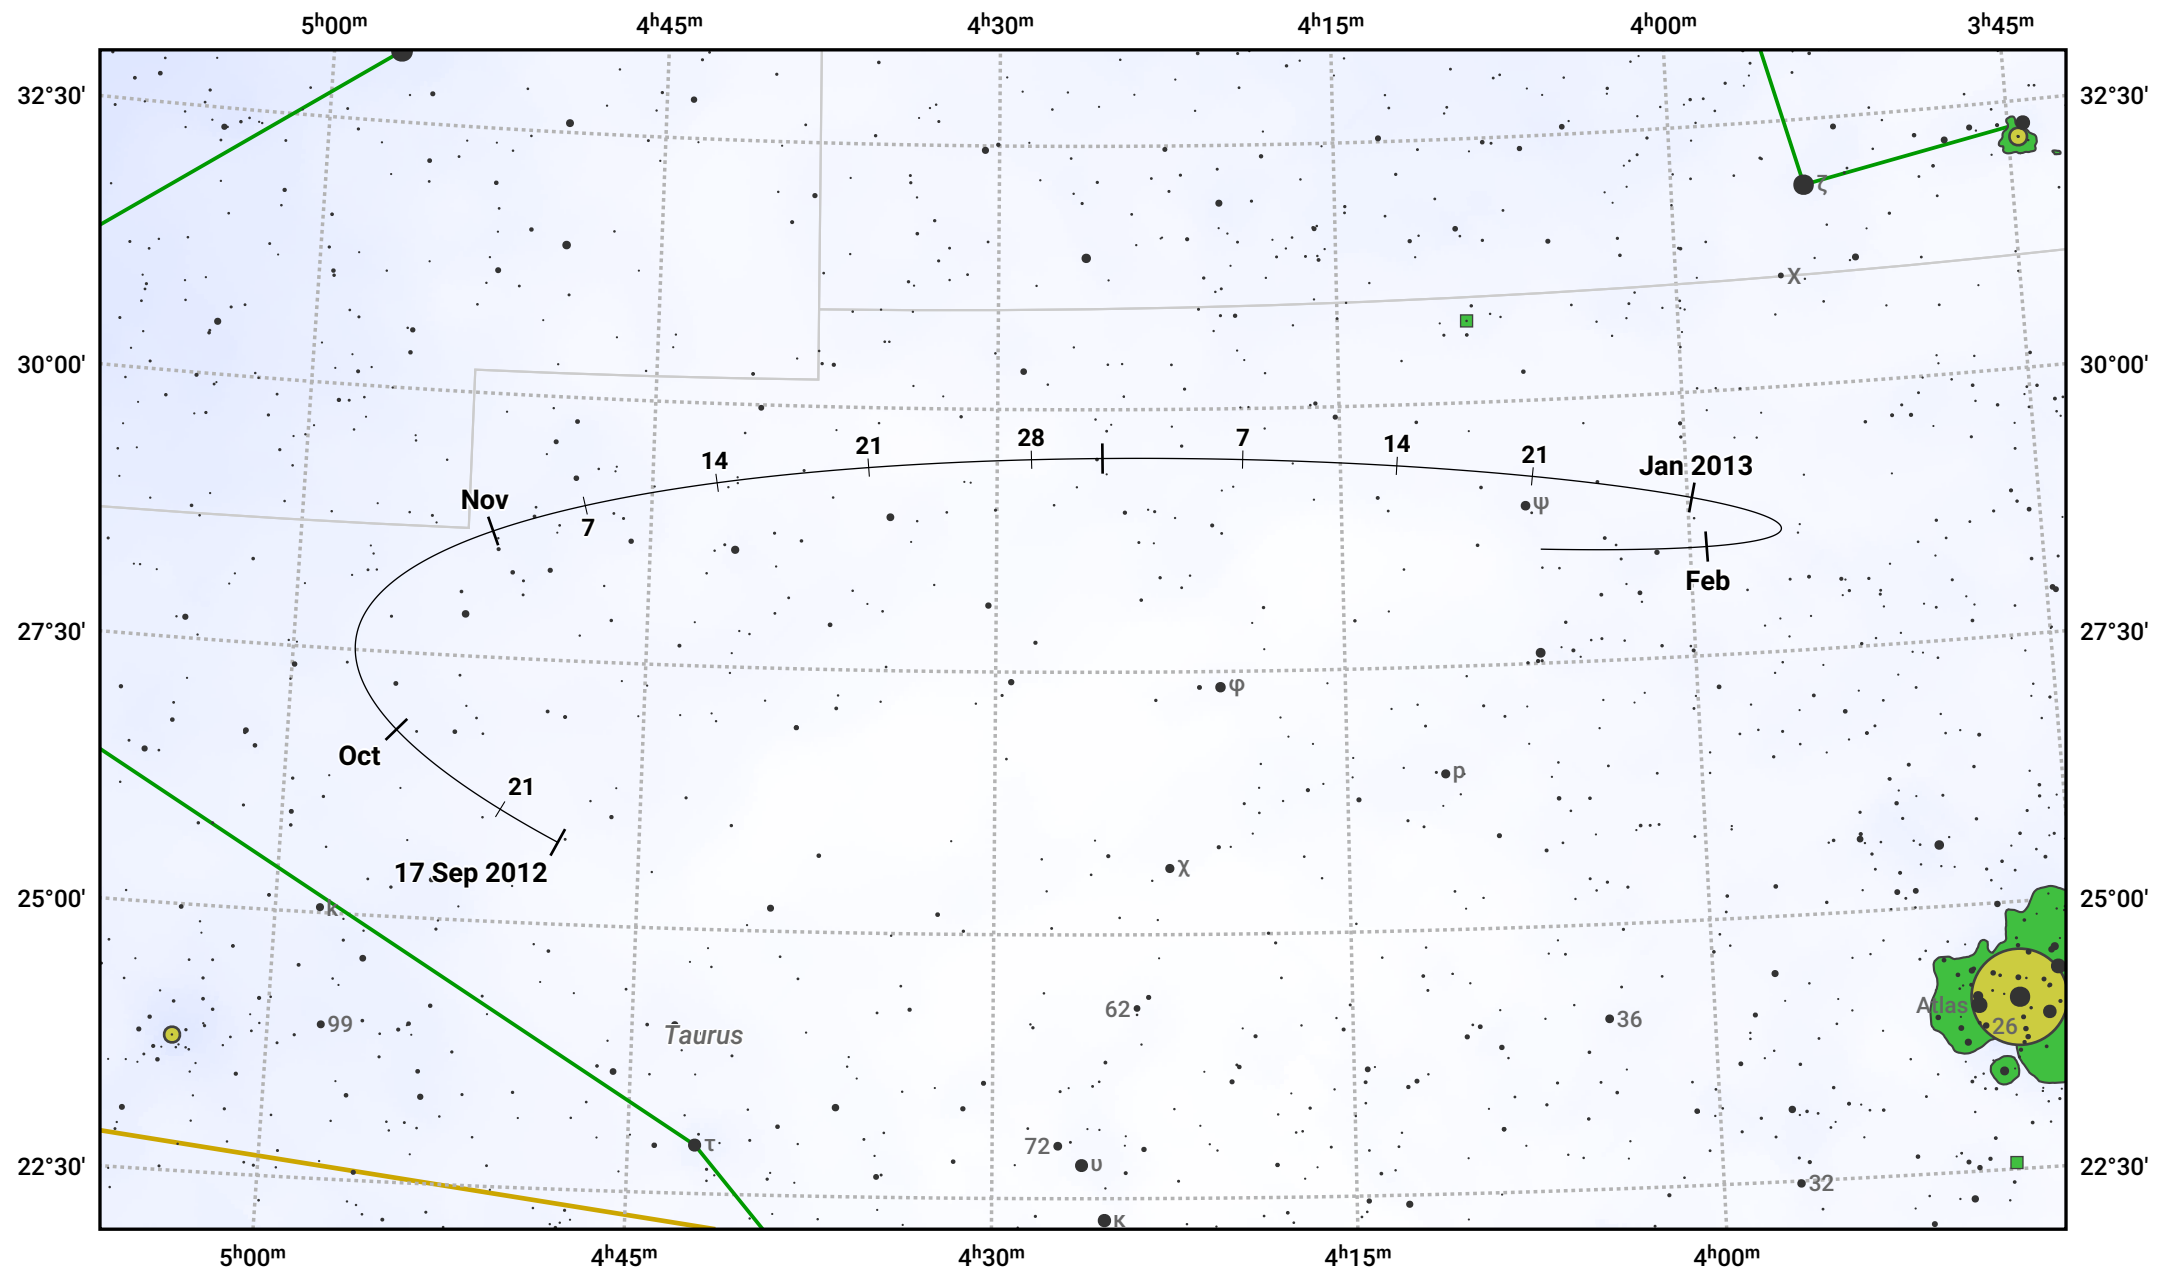

# The path of Asteroid 349 Dembowska around opposition on 1 Dec 2012

© Dominic Ford 2011–2024. Date markers placed at midnight UTC. Downloaded from <https://in-the-sky.org>

Magnitude scale: 10.0 9.0 8.0 7.0 6.0 5.0 4.0 3.0 2.0

- Galaxy
  - Bright nebula
  - Open cluster
  - ⊕ Globular cluster
- Ecliptic Plane

Date	Mag
2012 Oct 1	10.9
2012 Nov 1	10.3
2012 Nov 13	10.1
2012 Dec 1	9.8
2013 Jan 1	10.4
2013 Feb 1	11.1
2013 Feb 3	11.1