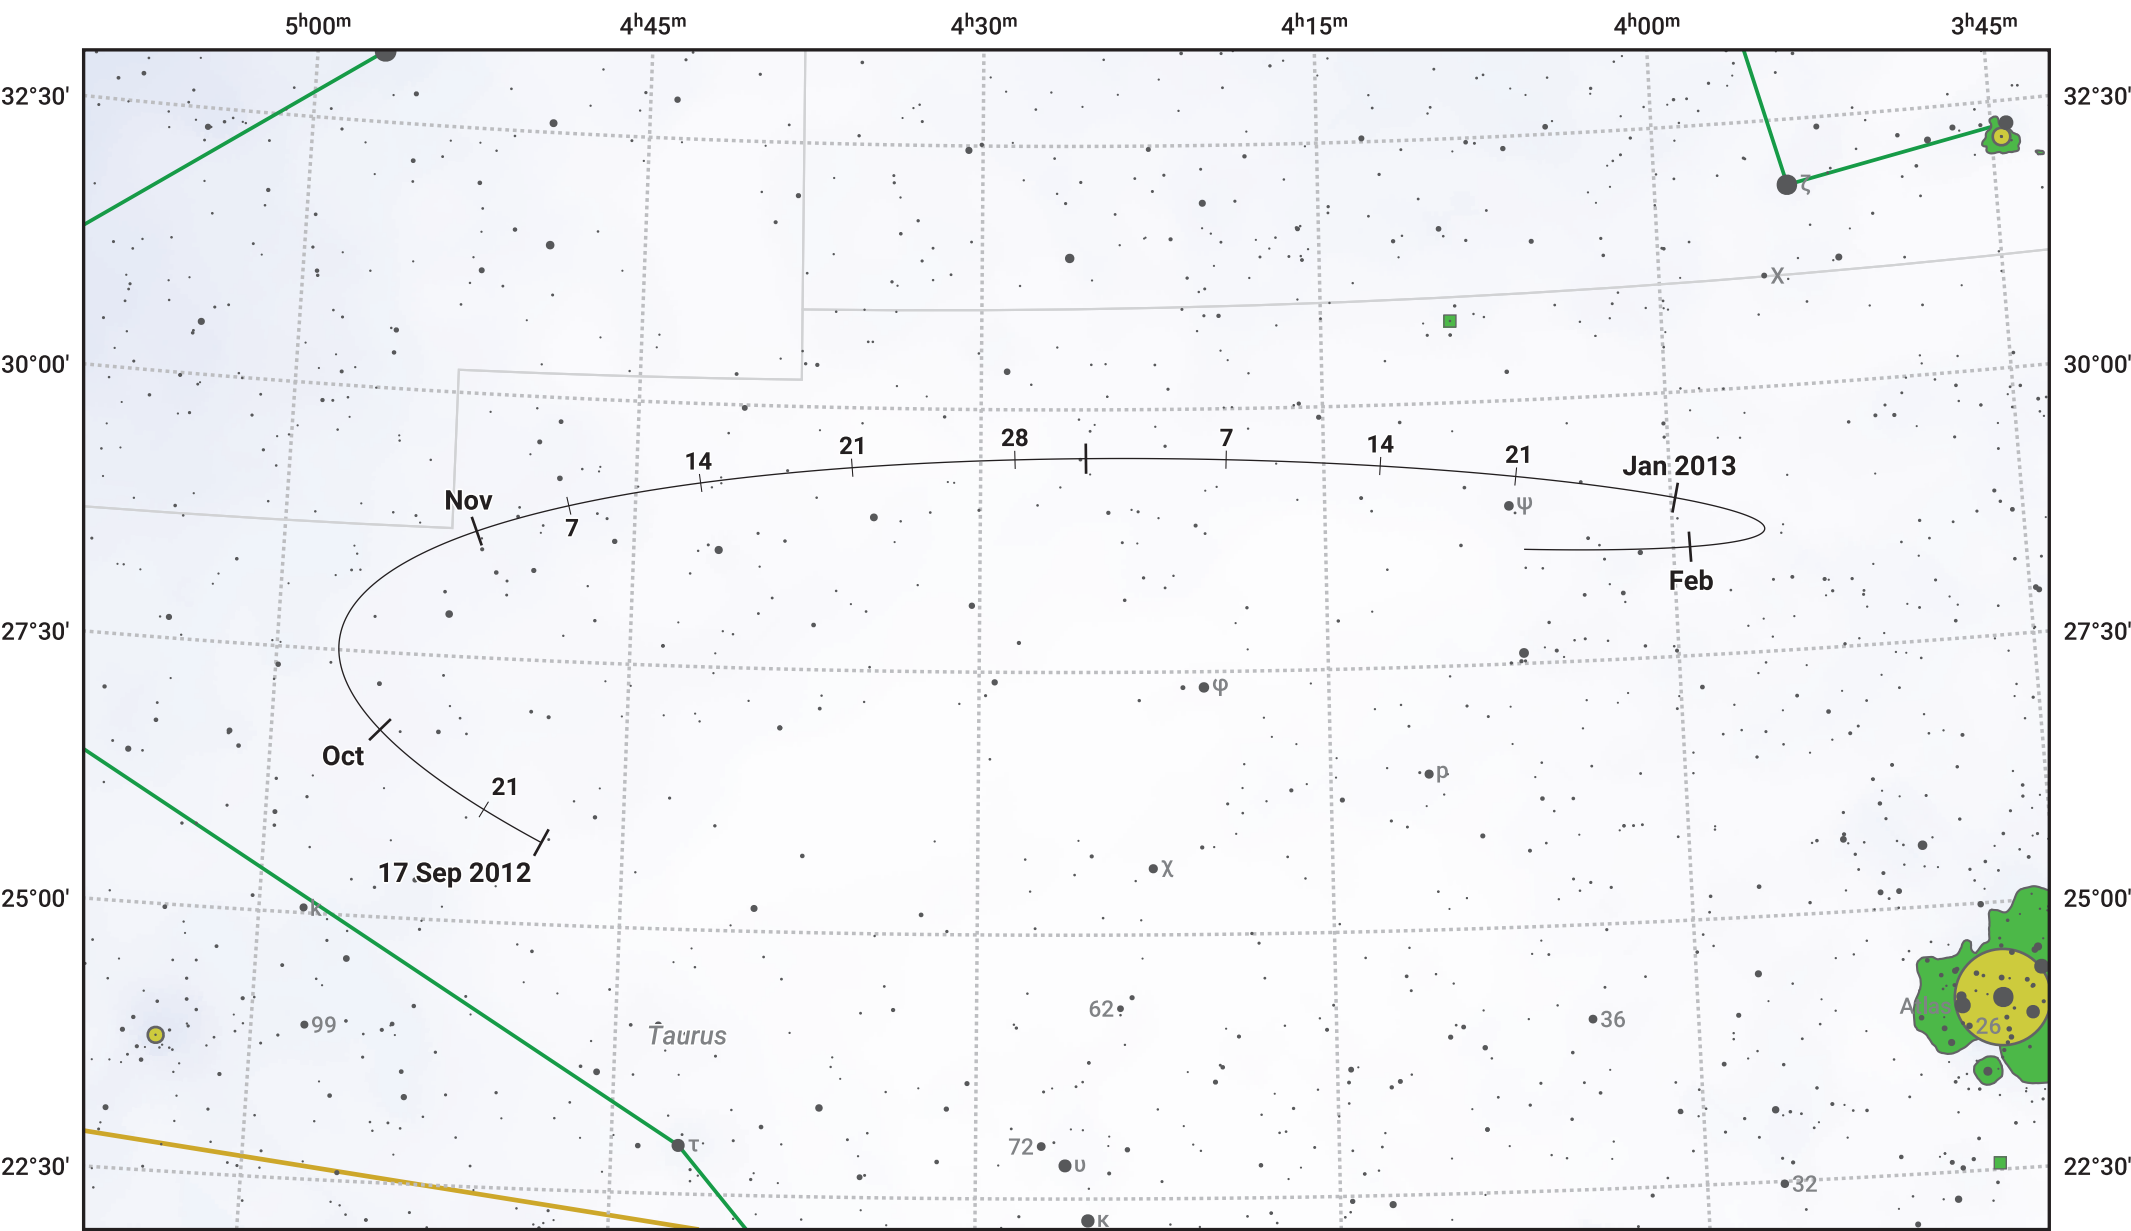

The path of Asteroid 349 Dembowska around opposition on 1 Dec 2012

© Dominic Ford 2011–2024. Date markers placed at midnight UTC. Downloaded from <https://in-the-sky.org>

Magnitude scale: 10.0 9.0 8.0 7.0 6.0 5.0 4.0 3.0 2.0

— Ecliptic Plane

Galaxy Bright nebula Open cluster Globular cluster

Date	Mag
2012 Oct 1	10.9
2012 Nov 1	10.3
2012 Nov 13	10.1
2012 Dec 1	9.8
2013 Jan 1	10.4
2013 Feb 1	11.1
2013 Feb 3	11.1