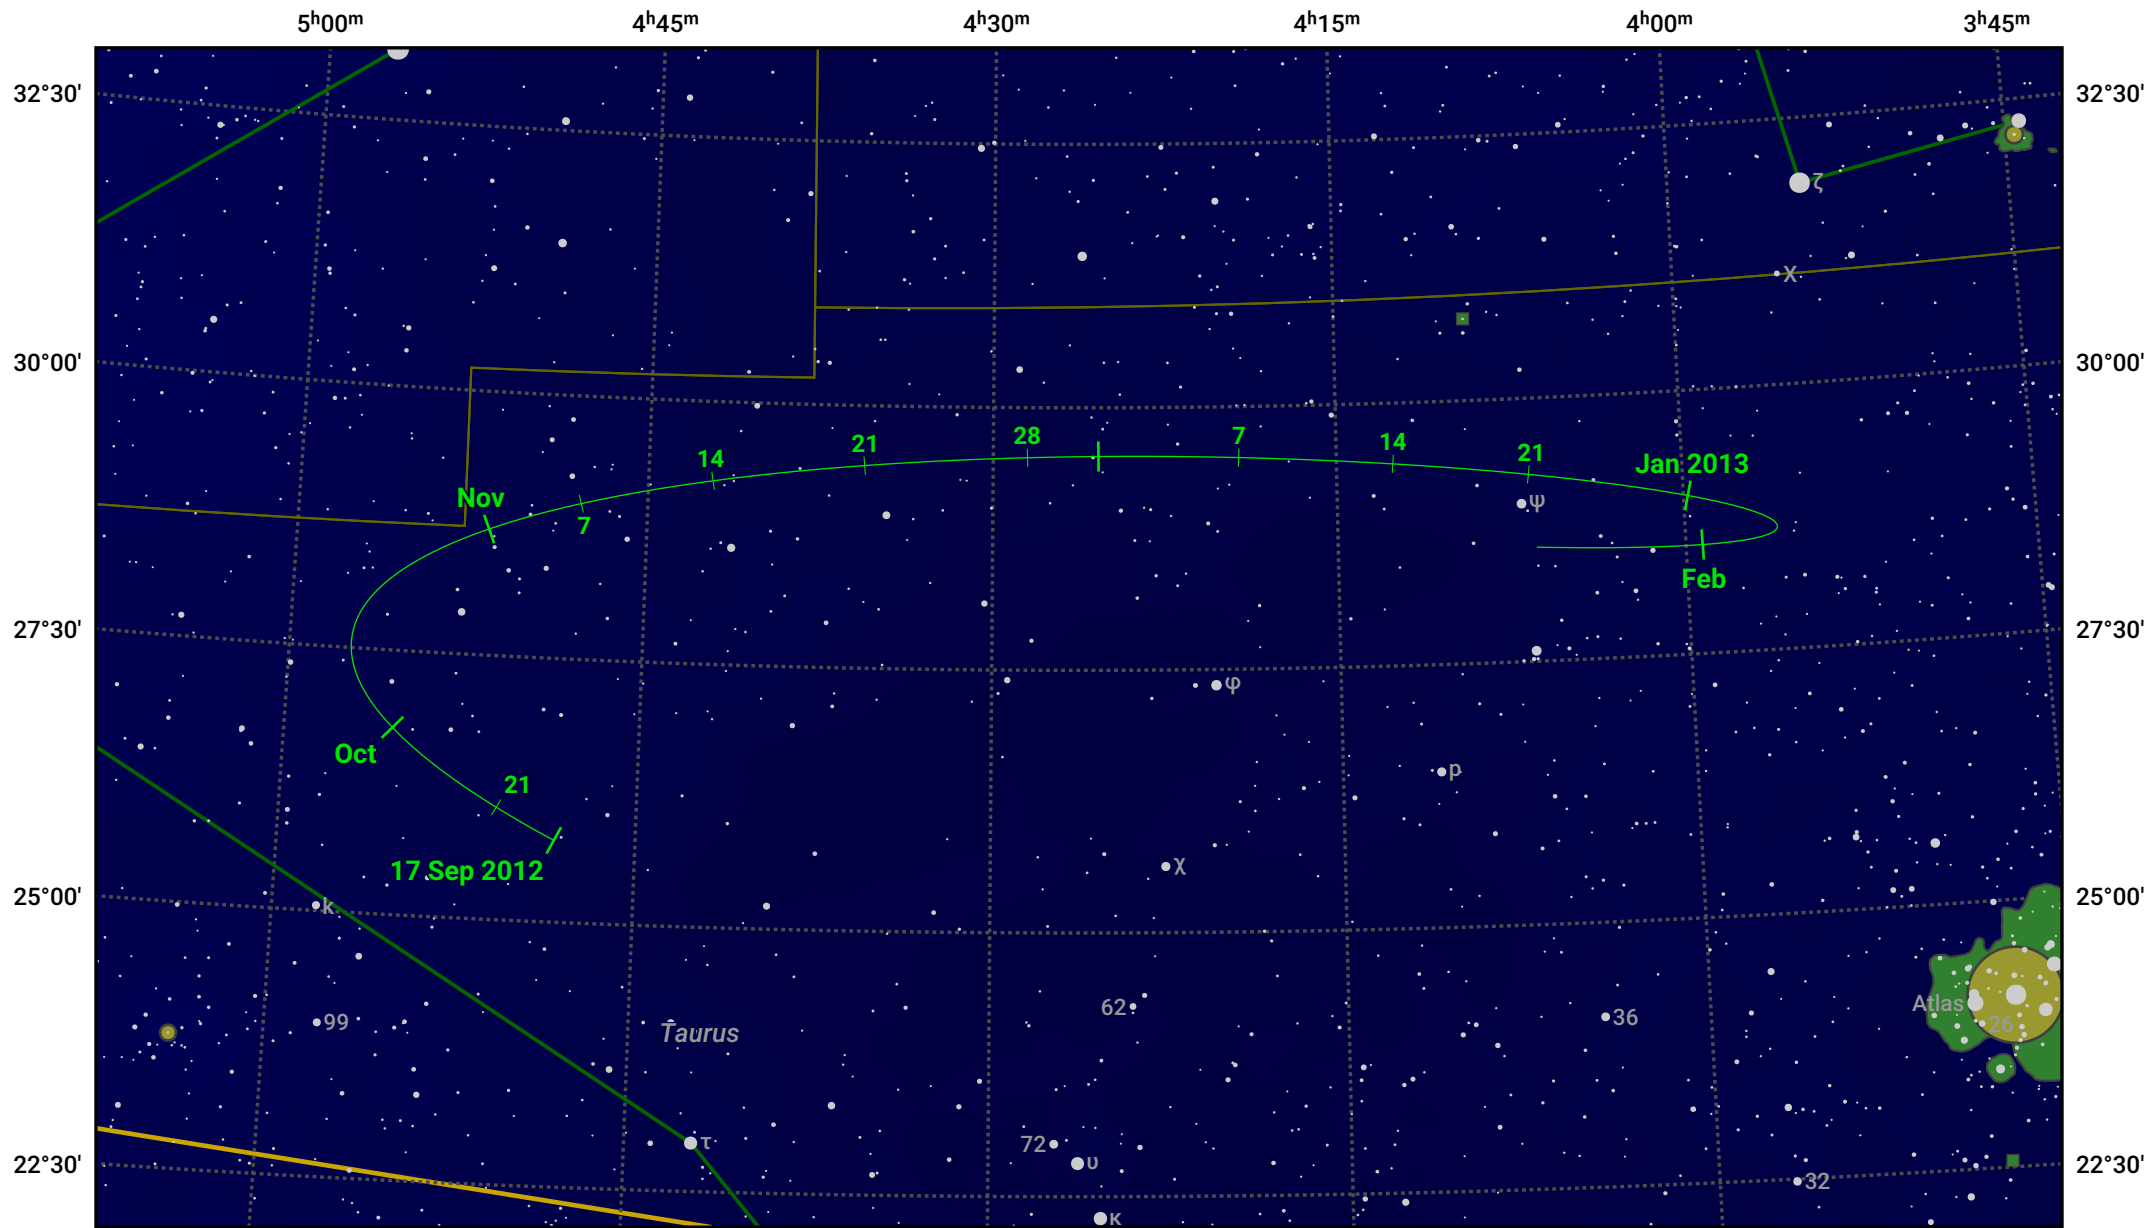

# The path of Asteroid 349 Dembowska around opposition on 1 Dec 2012

© Dominic Ford 2011–2024. Date markers placed at midnight UTC. Downloaded from <https://in-the-sky.org>

Magnitude scale: 10.0 9.0 8.0 7.0 6.0 5.0 4.0 3.0 2.0

— Ecliptic Plane

Galaxy    Bright nebula    Open cluster    Globular cluster

Date	Mag
2012 Oct 1	10.9
2012 Nov 1	10.3
2012 Nov 13	10.1
2012 Dec 1	9.8
2013 Jan 1	10.4
2013 Feb 1	11.1
2013 Feb 3	11.1