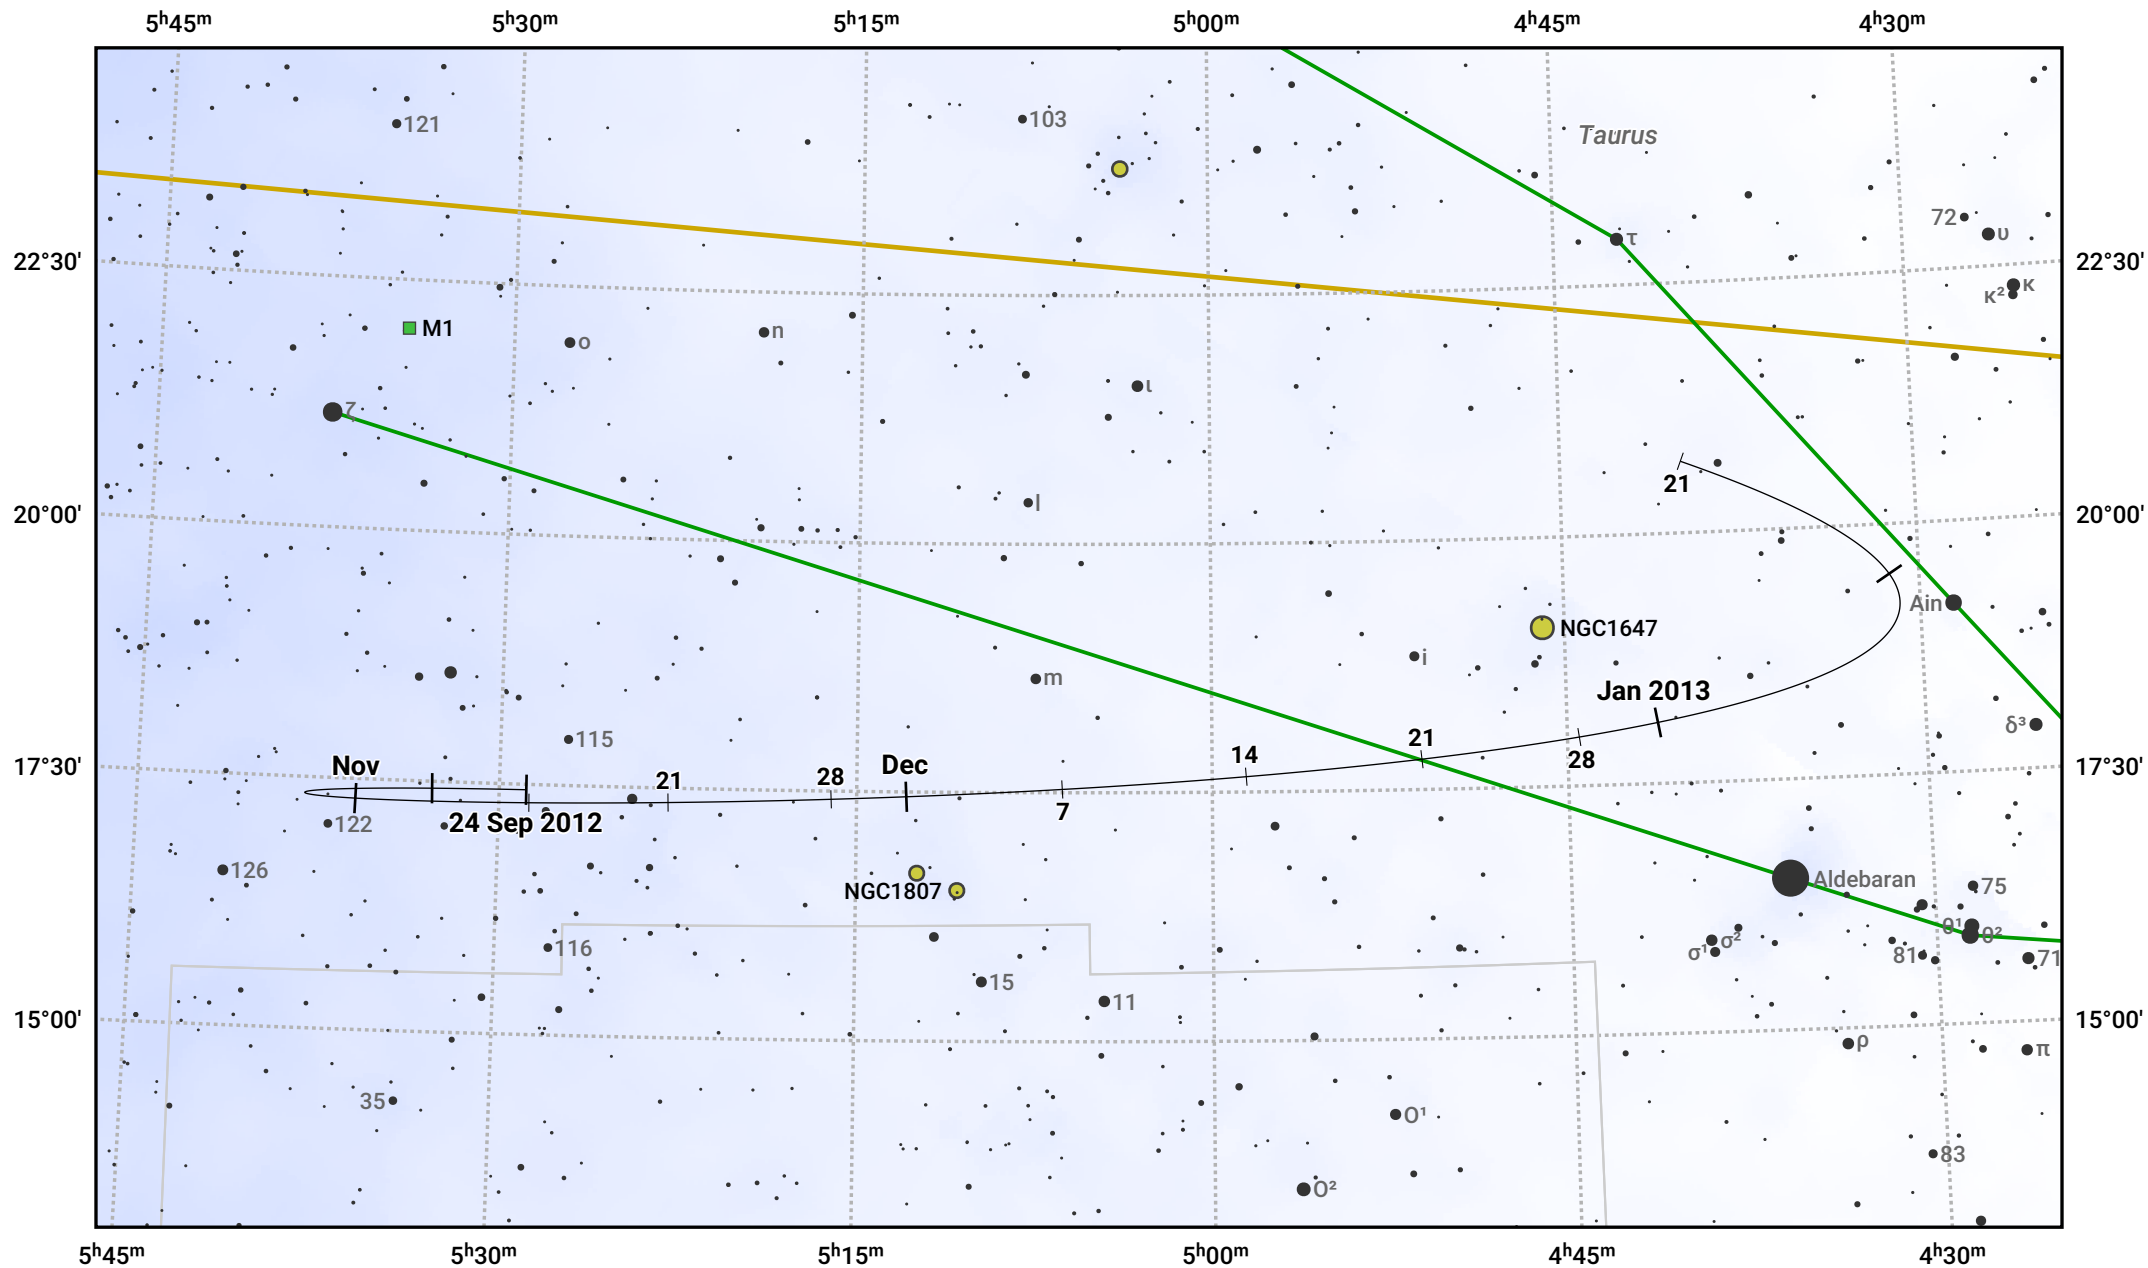

# The path of Asteroid 4 Vesta around opposition on 8 Dec 2012

© Dominic Ford 2011–2024. Date markers placed at midnight UTC. Downloaded from <https://in-the-sky.org>

Magnitude scale: 9.0 8.0 7.0 6.0 5.0 4.0 3.0 2.0 1.0 0.0

— Ecliptic Plane

Galaxy Bright nebula Open cluster Globular cluster

Date	Mag
2012 Oct 1	8.0
2012 Nov 1	7.4
2012 Nov 16	7.1
2012 Dec 1	6.7
2013 Jan 1	7.1
2013 Feb 1	7.8
2013 Feb 20	8.1