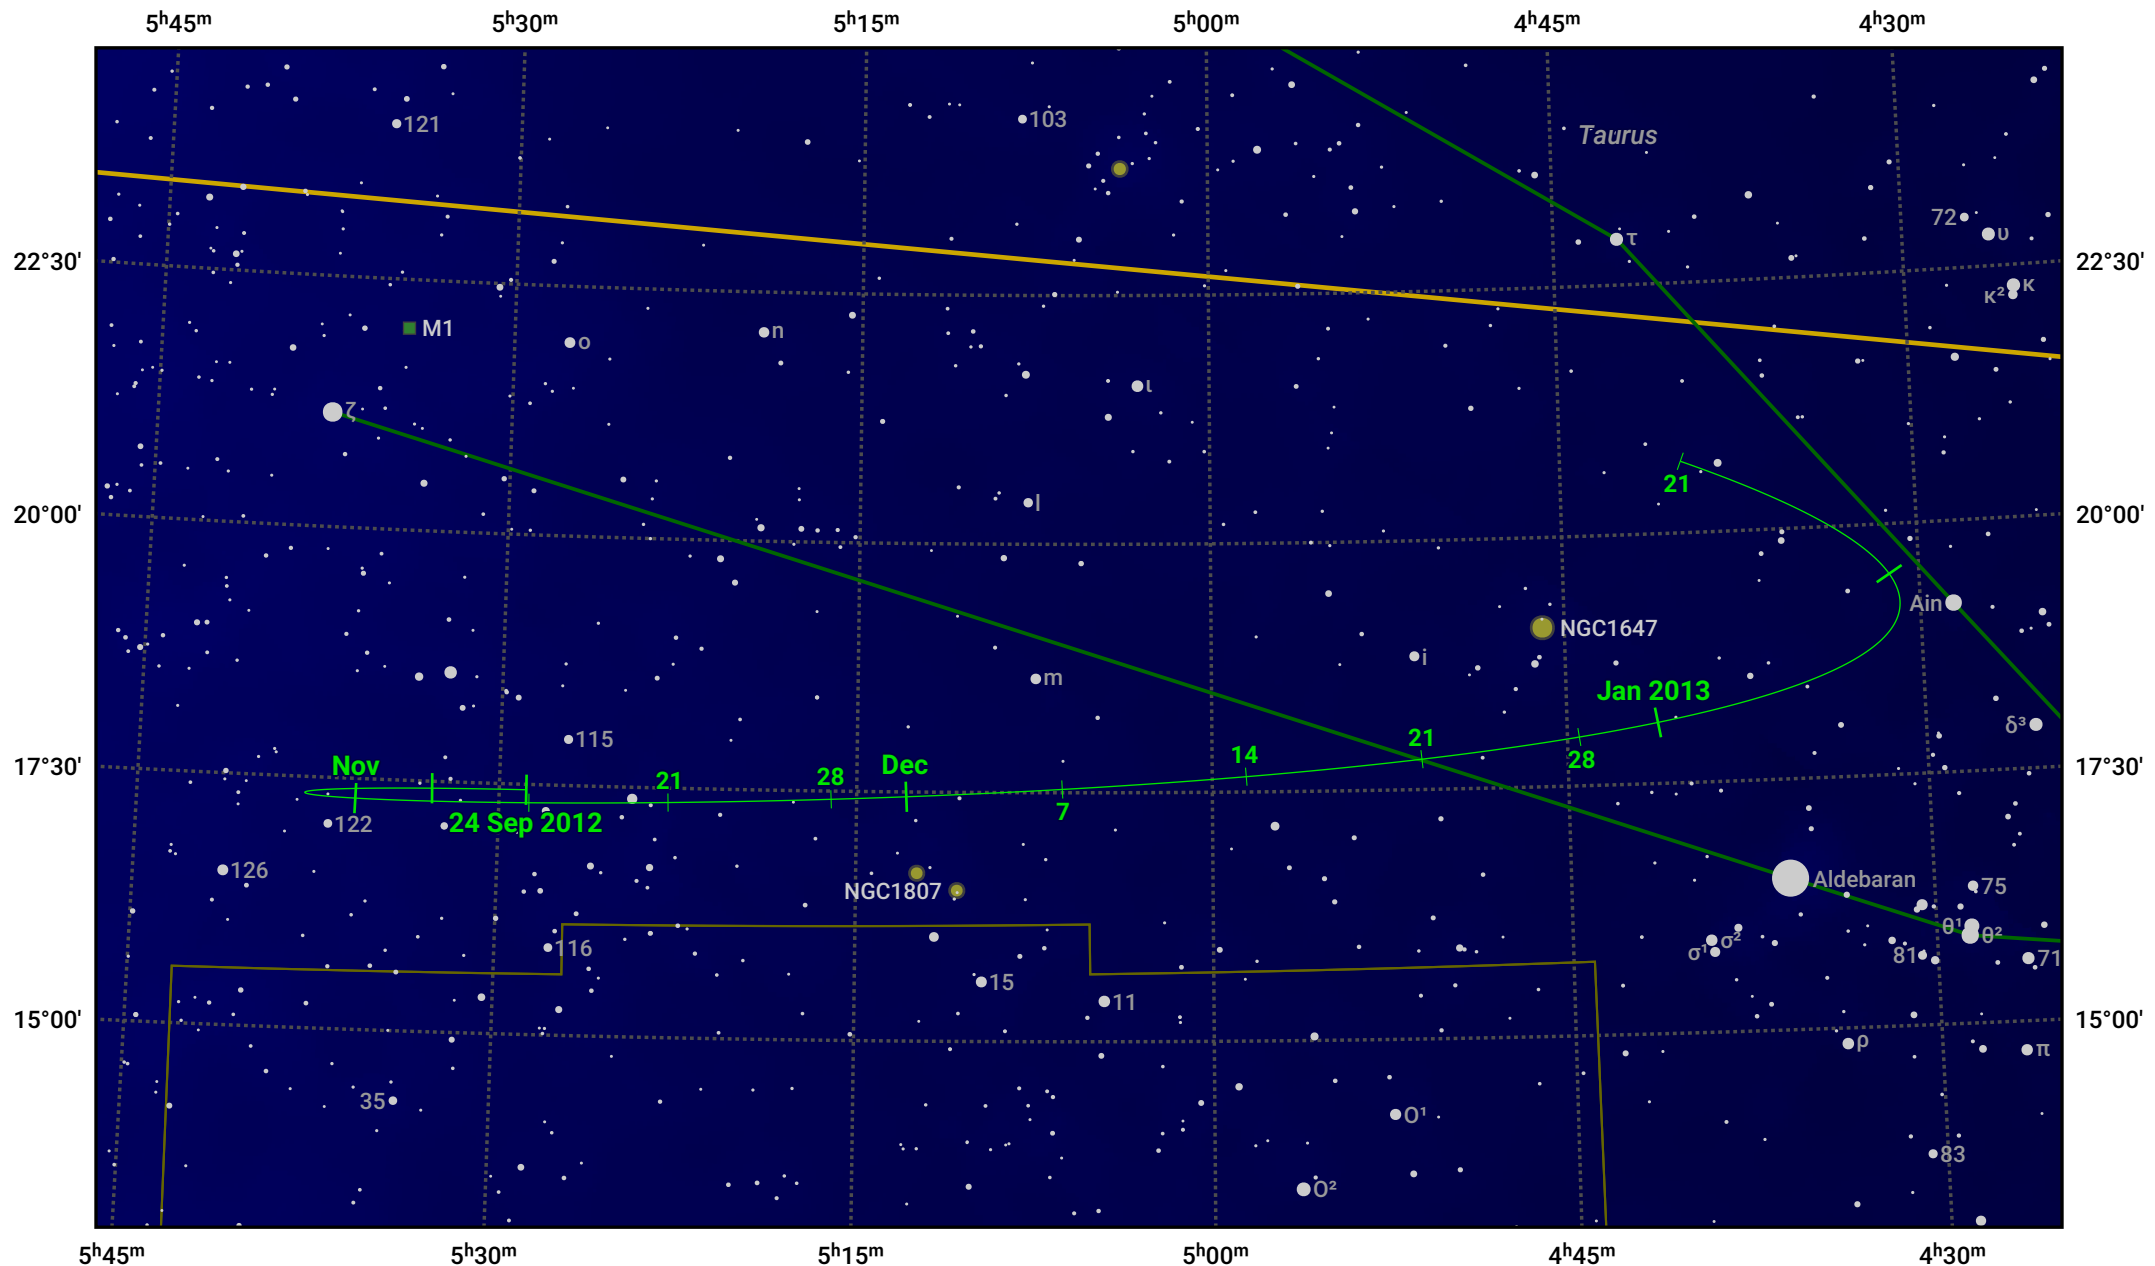

The path of Asteroid 4 Vesta around opposition on 8 Dec 2012

© Dominic Ford 2011–2024. Date markers placed at midnight UTC. Downloaded from <https://in-the-sky.org>

Magnitude scale: 9.0 8.0 7.0 6.0 5.0 4.0 3.0 2.0 1.0 0.0

— Ecliptic Plane

Galaxy Bright nebula Open cluster Globular cluster

Date	Mag
2012 Oct 1	8.0
2012 Nov 1	7.4
2012 Nov 16	7.1
2012 Dec 1	6.7
2013 Jan 1	7.1
2013 Feb 1	7.8
2013 Feb 20	8.1