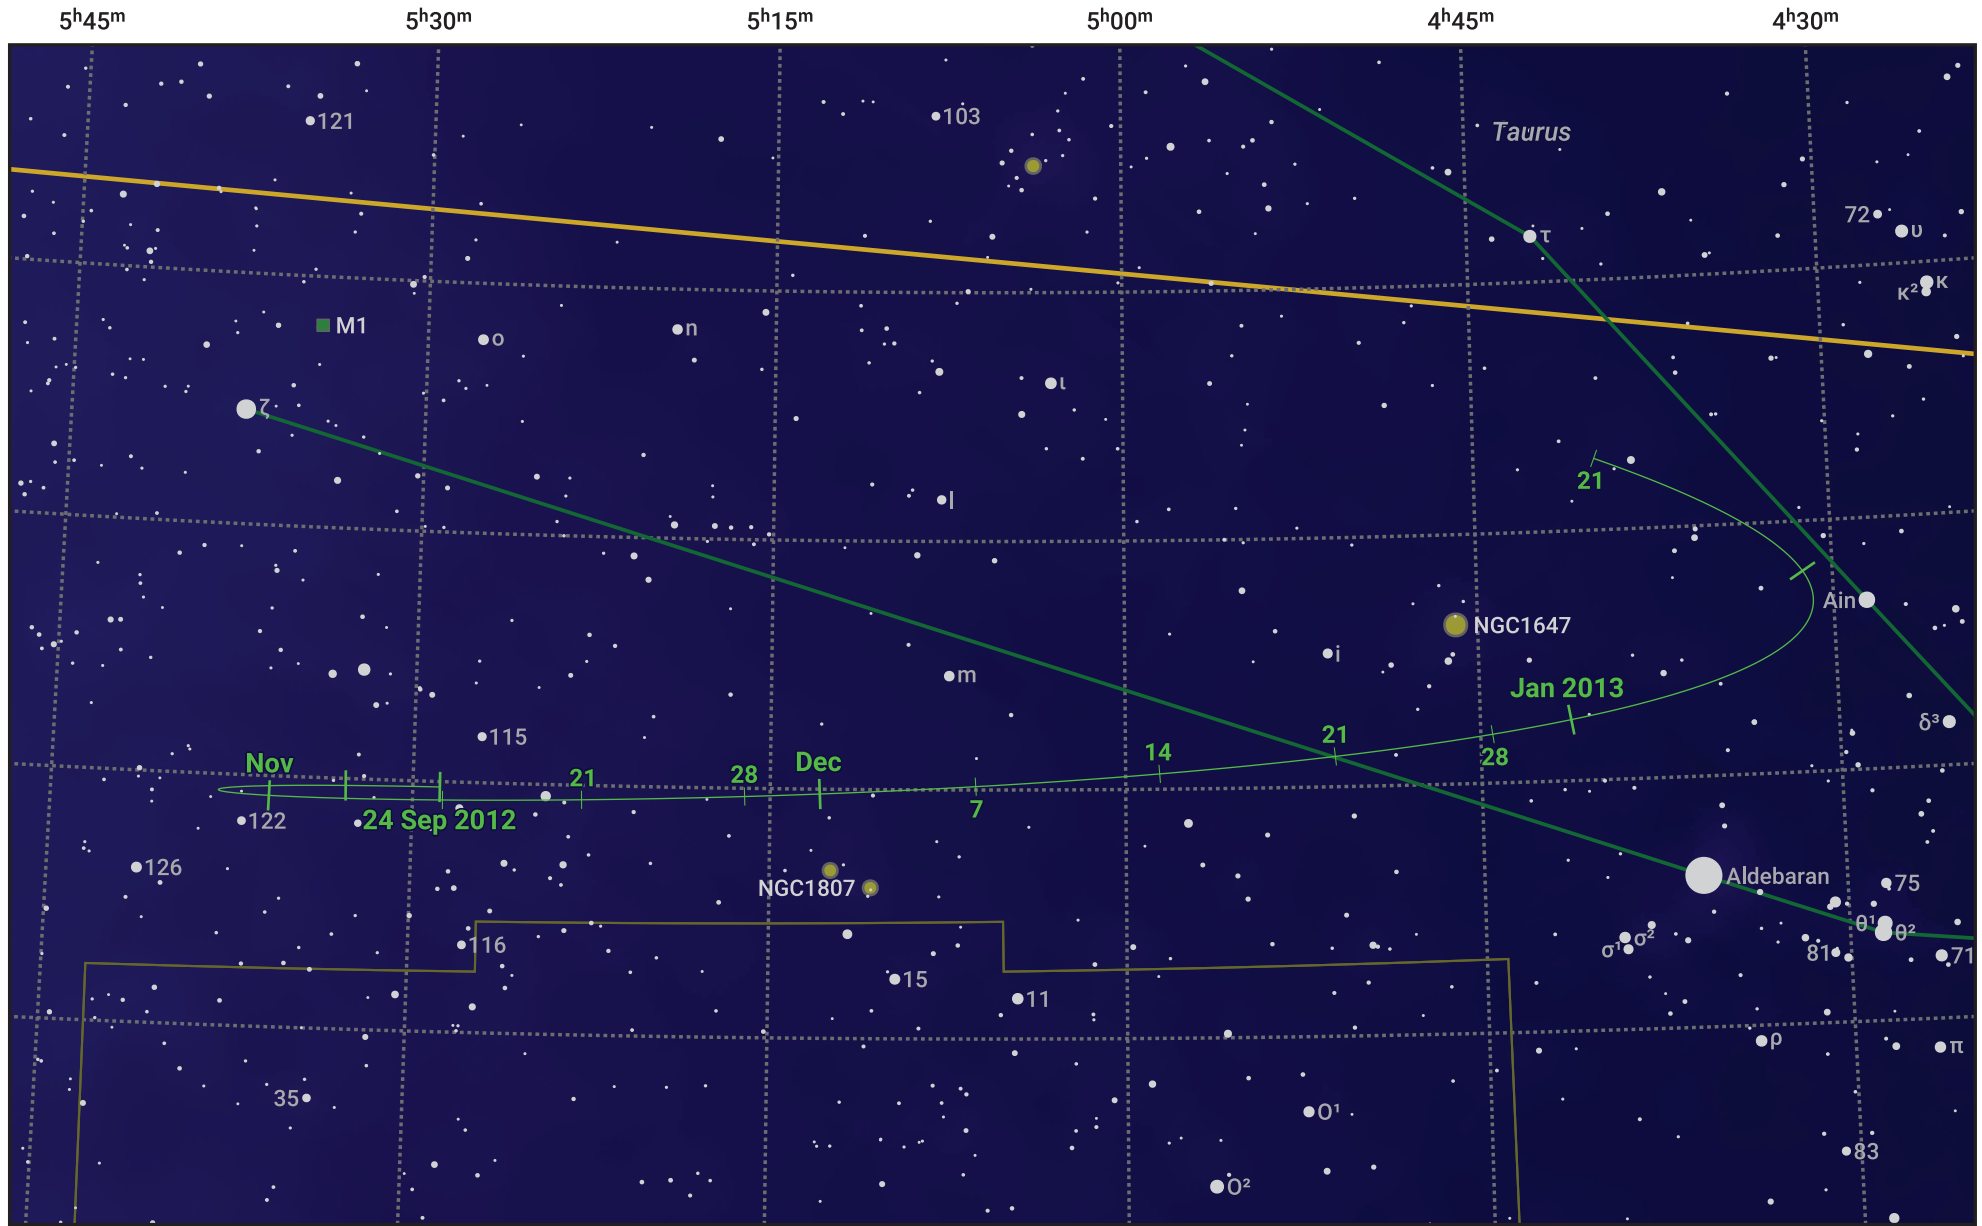

The path of Asteroid 4 Vesta around opposition on 8 Dec 2012

© Dominic Ford 2011–2024. Date markers placed at midnight UTC. Downloaded from <https://in-the-sky.org>

Magnitude scale: 9.0 8.0 7.0 6.0 5.0 4.0 3.0 2.0 1.0 0.0

- Galaxy
- Bright nebula
- Open cluster
- Globular cluster

Date	Mag
2012 Oct 1	8.0
2012 Nov 1	7.4
2012 Nov 16	7.1
2012 Dec 1	6.7
2013 Jan 1	7.1
2013 Feb 1	7.8
2013 Feb 20	8.1