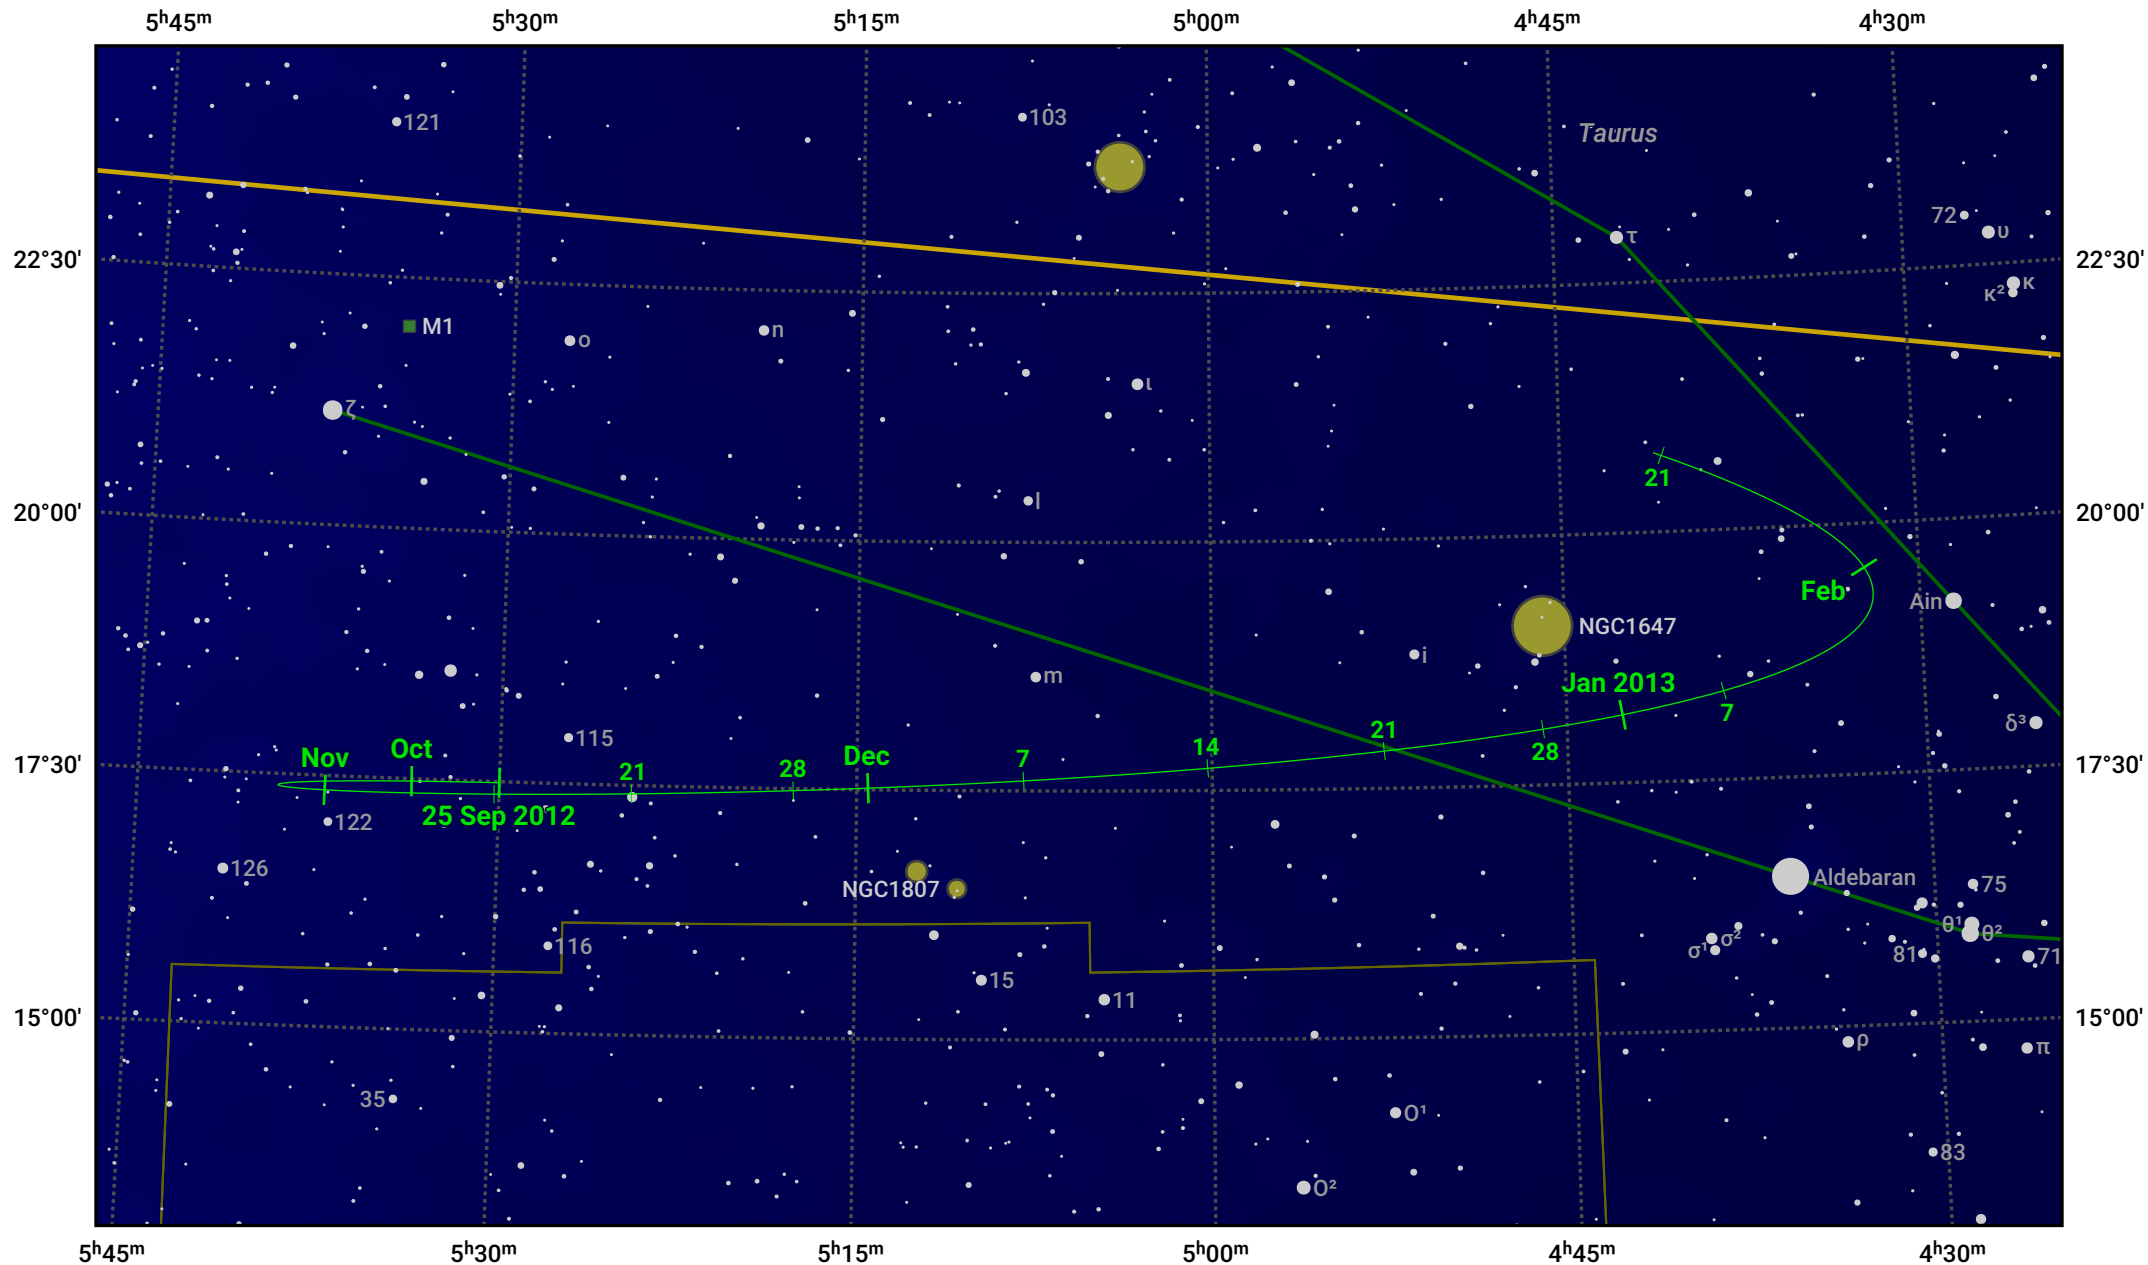

# The path of Asteroid 4 Vesta around opposition on 9 Dec 2012

© Dominic Ford 2011–2024. Date markers placed at midnight UTC. Downloaded from <https://in-the-sky.org>

Magnitude scale: · 9.0 · 8.0 · 7.0 · 6.0 · 5.0 · 4.0 · 3.0 · 2.0 · 1.0 · 0.0

— Ecliptic Plane

- Galaxy
- Bright nebula
- Open cluster
- Globular cluster

Date	Mag
2012 Oct 1	8.0
2012 Nov 1	7.4
2012 Nov 16	7.1
2012 Dec 1	6.7
2013 Jan 1	7.1
2013 Feb 1	7.7