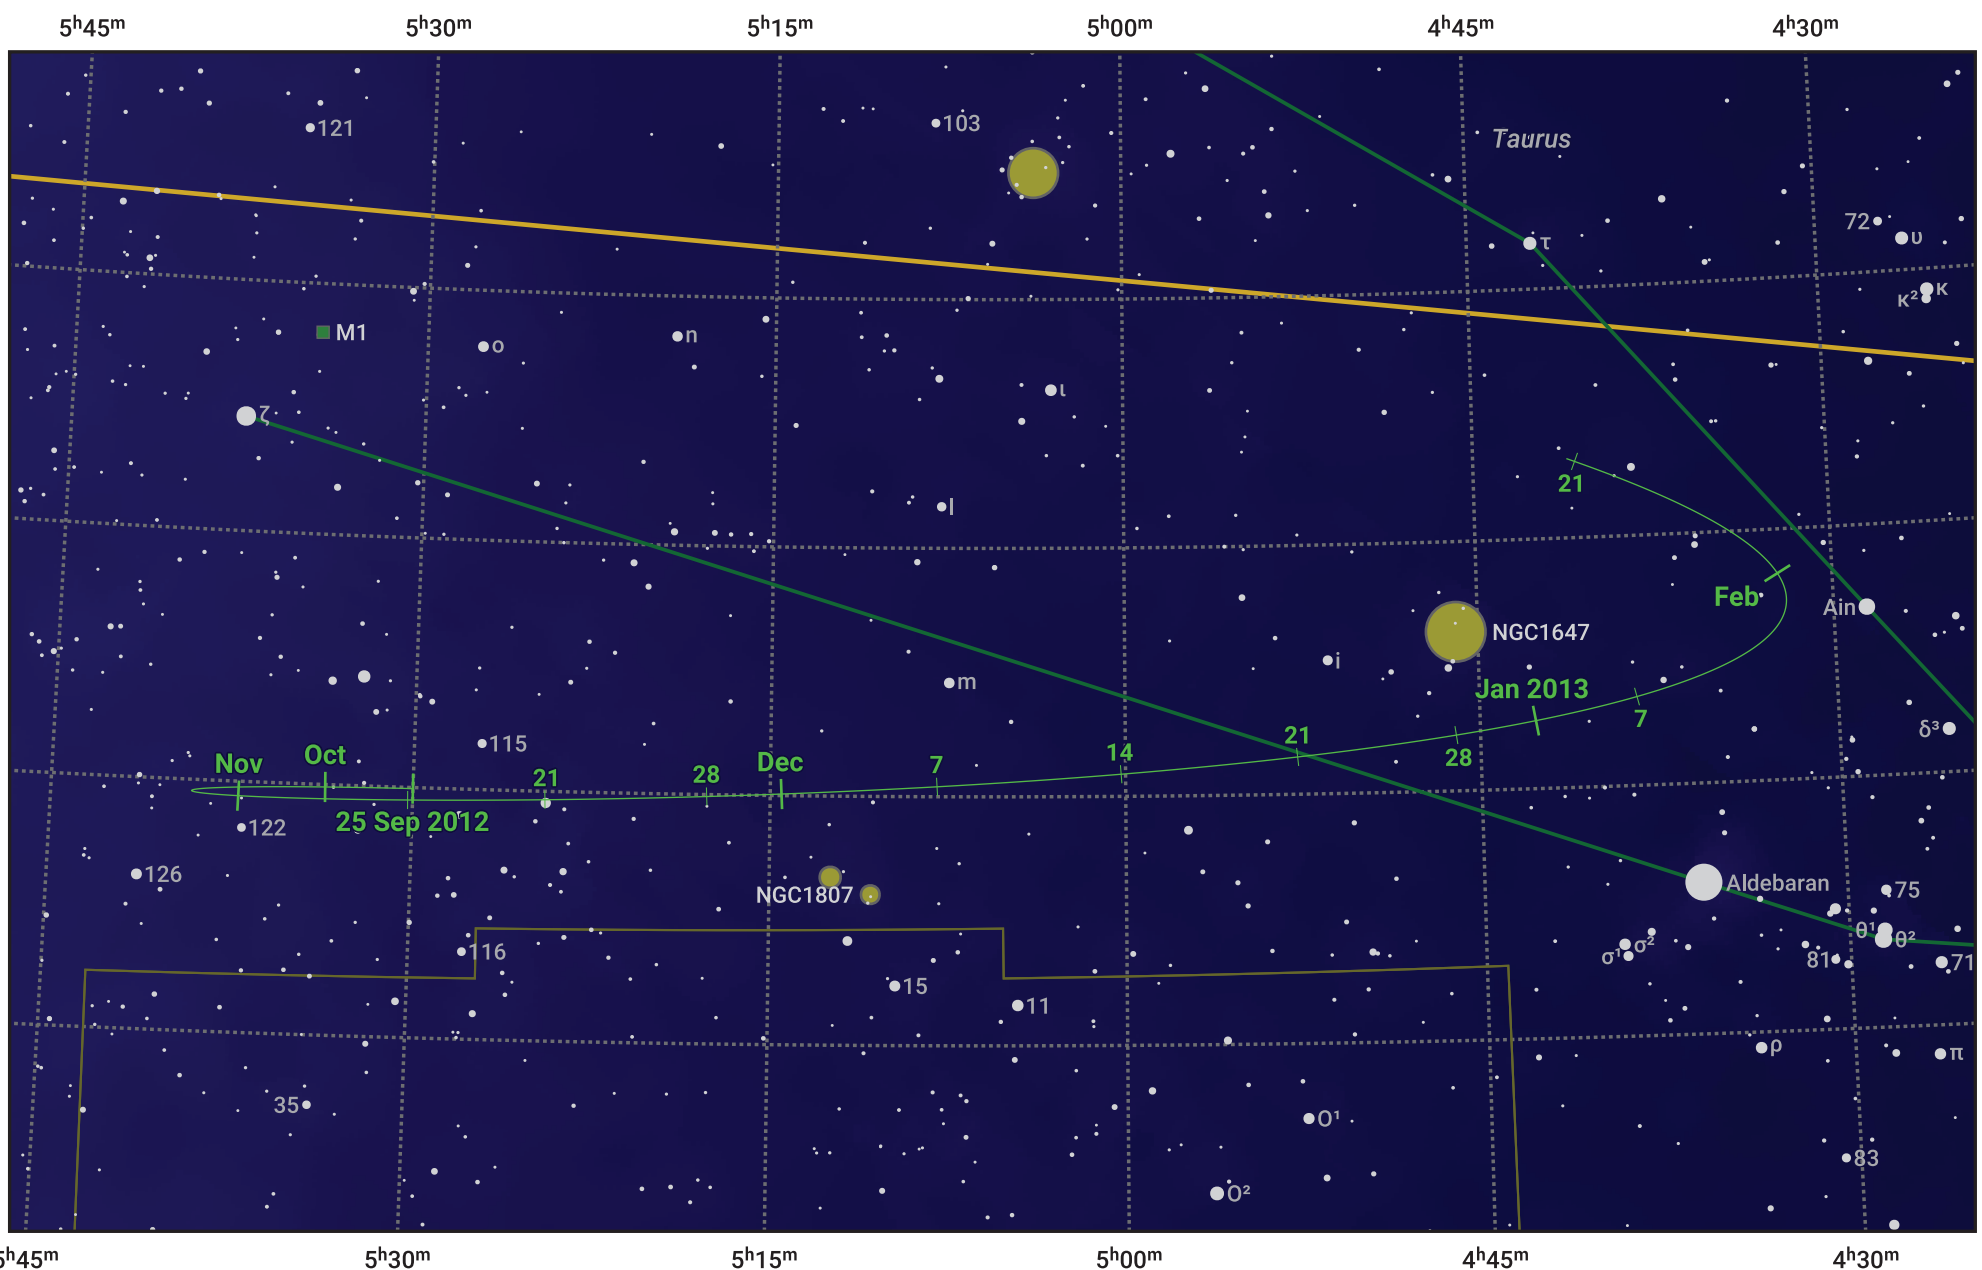

The path of Asteroid 4 Vesta around opposition on 9 Dec 2012

© Dominic Ford 2011–2024. Date markers placed at midnight UTC. Downloaded from <https://in-the-sky.org>

Magnitude scale: 9.0 8.0 7.0 6.0 5.0 4.0 3.0 2.0 1.0 0.0

— Ecliptic Plane

- Galaxy
- Bright nebula
- Open cluster
- Globular cluster

Date	Mag
2012 Oct 1	8.0
2012 Nov 1	7.4
2012 Nov 16	7.1
2012 Dec 1	6.7
2013 Jan 1	7.1
2013 Feb 1	7.7