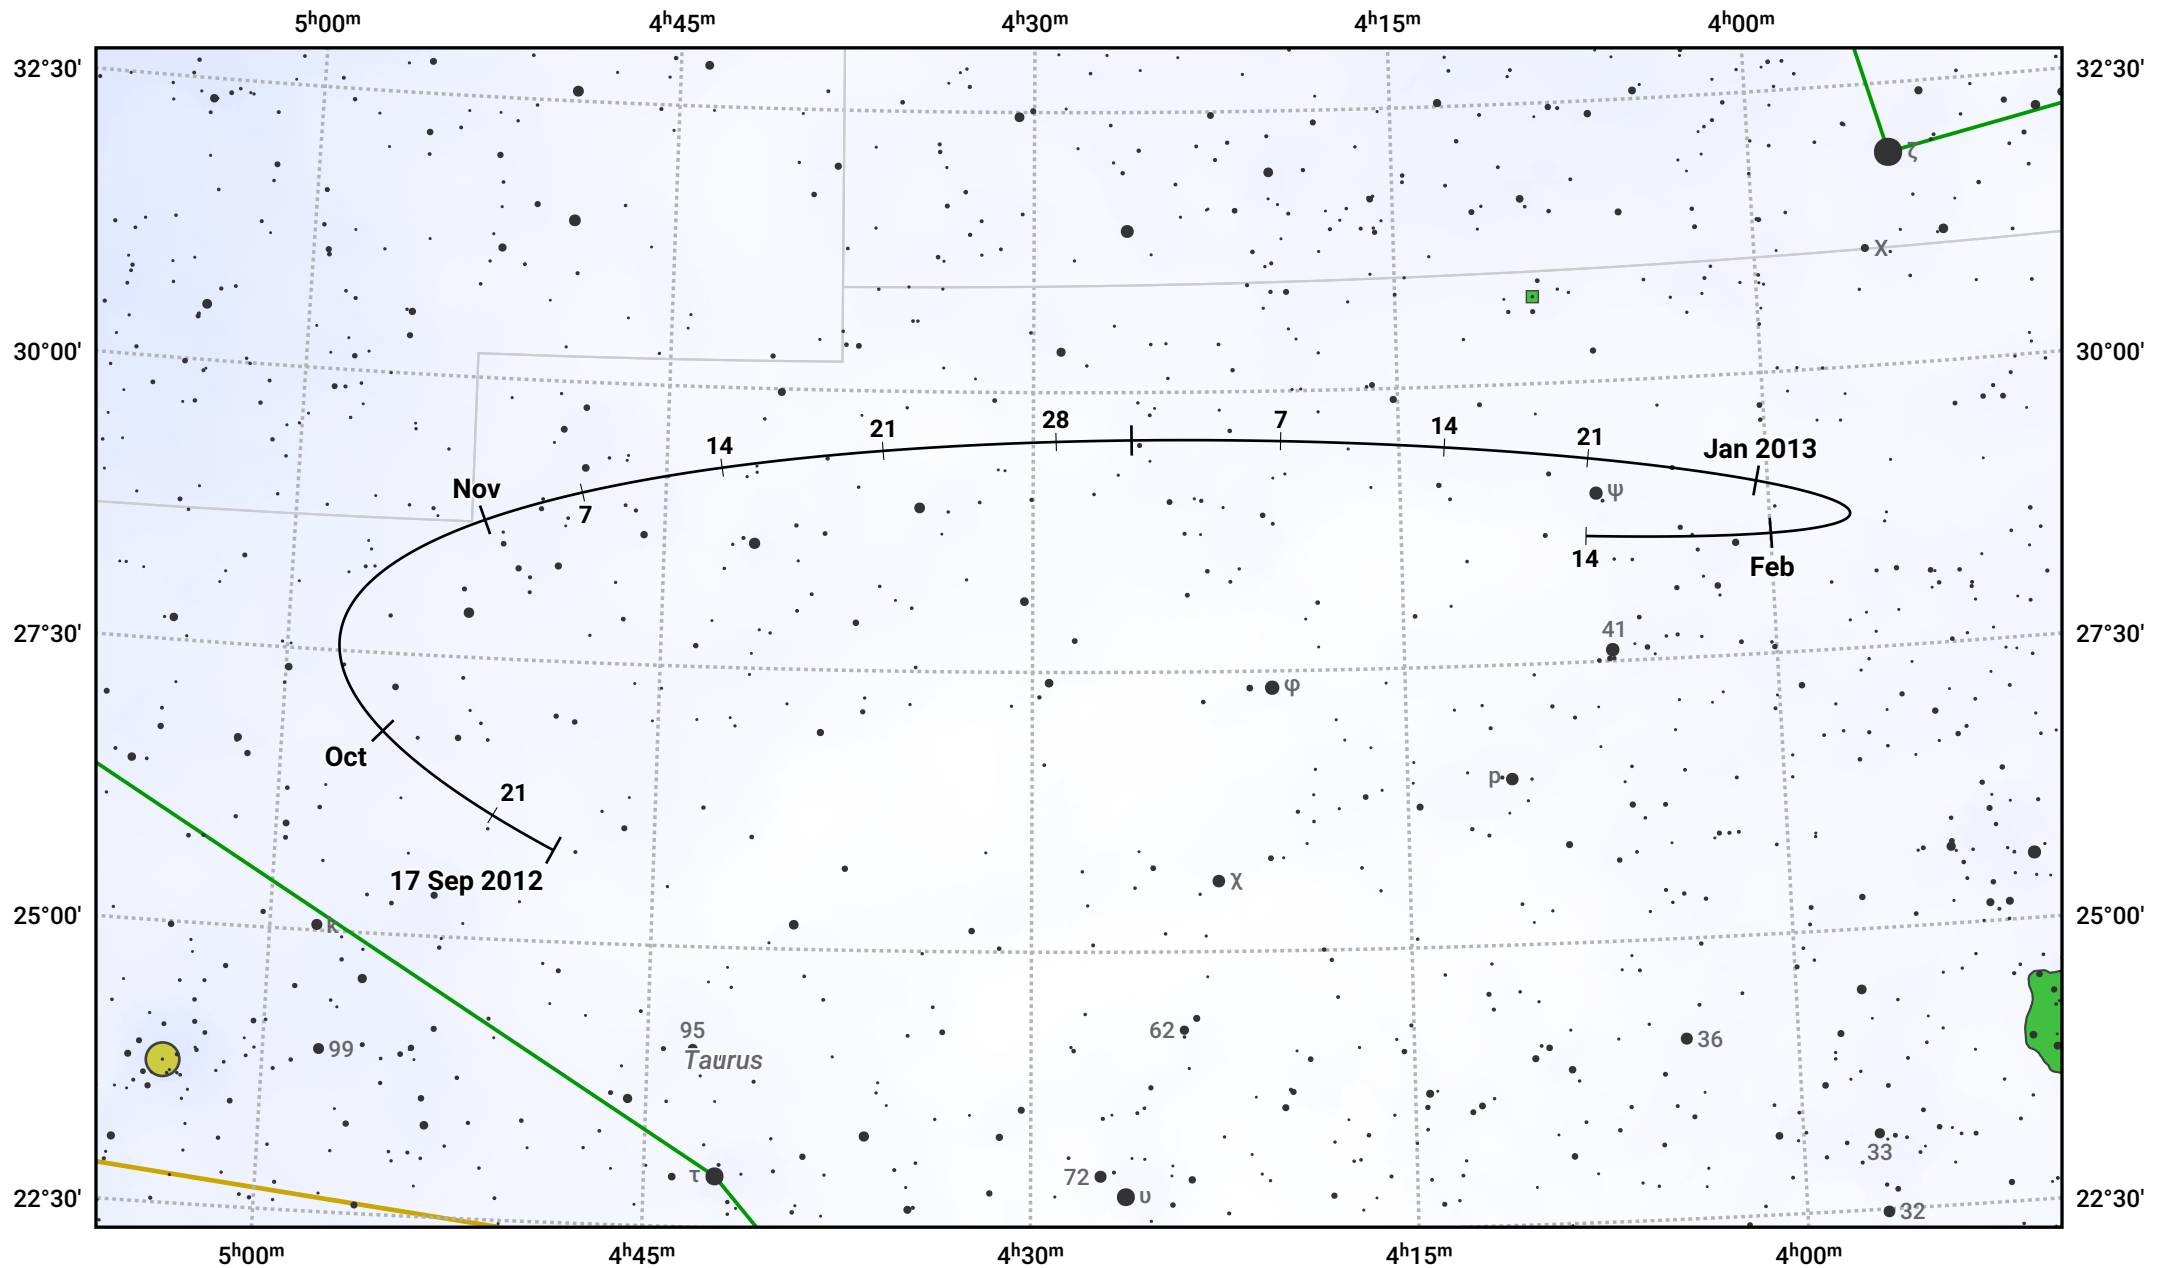

# The path of Asteroid 349 Dembowska around opposition on 1 Dec 2012

© Dominic Ford 2011–2024. Date markers placed at midnight UTC. Downloaded from <https://in-the-sky.org>

Magnitude scale: 10.0 9.0 8.0 7.0 6.0 5.0 4.0 3.0 2.0

— Ecliptic Plane

Galaxy    Bright nebula    Open cluster    Globular cluster

Date	Mag
2012 Oct 1	10.9
2012 Nov 1	10.3
2012 Nov 13	10.1
2012 Dec 1	9.8
2013 Jan 1	10.4
2013 Feb 1	11.1
2013 Feb 3	11.1