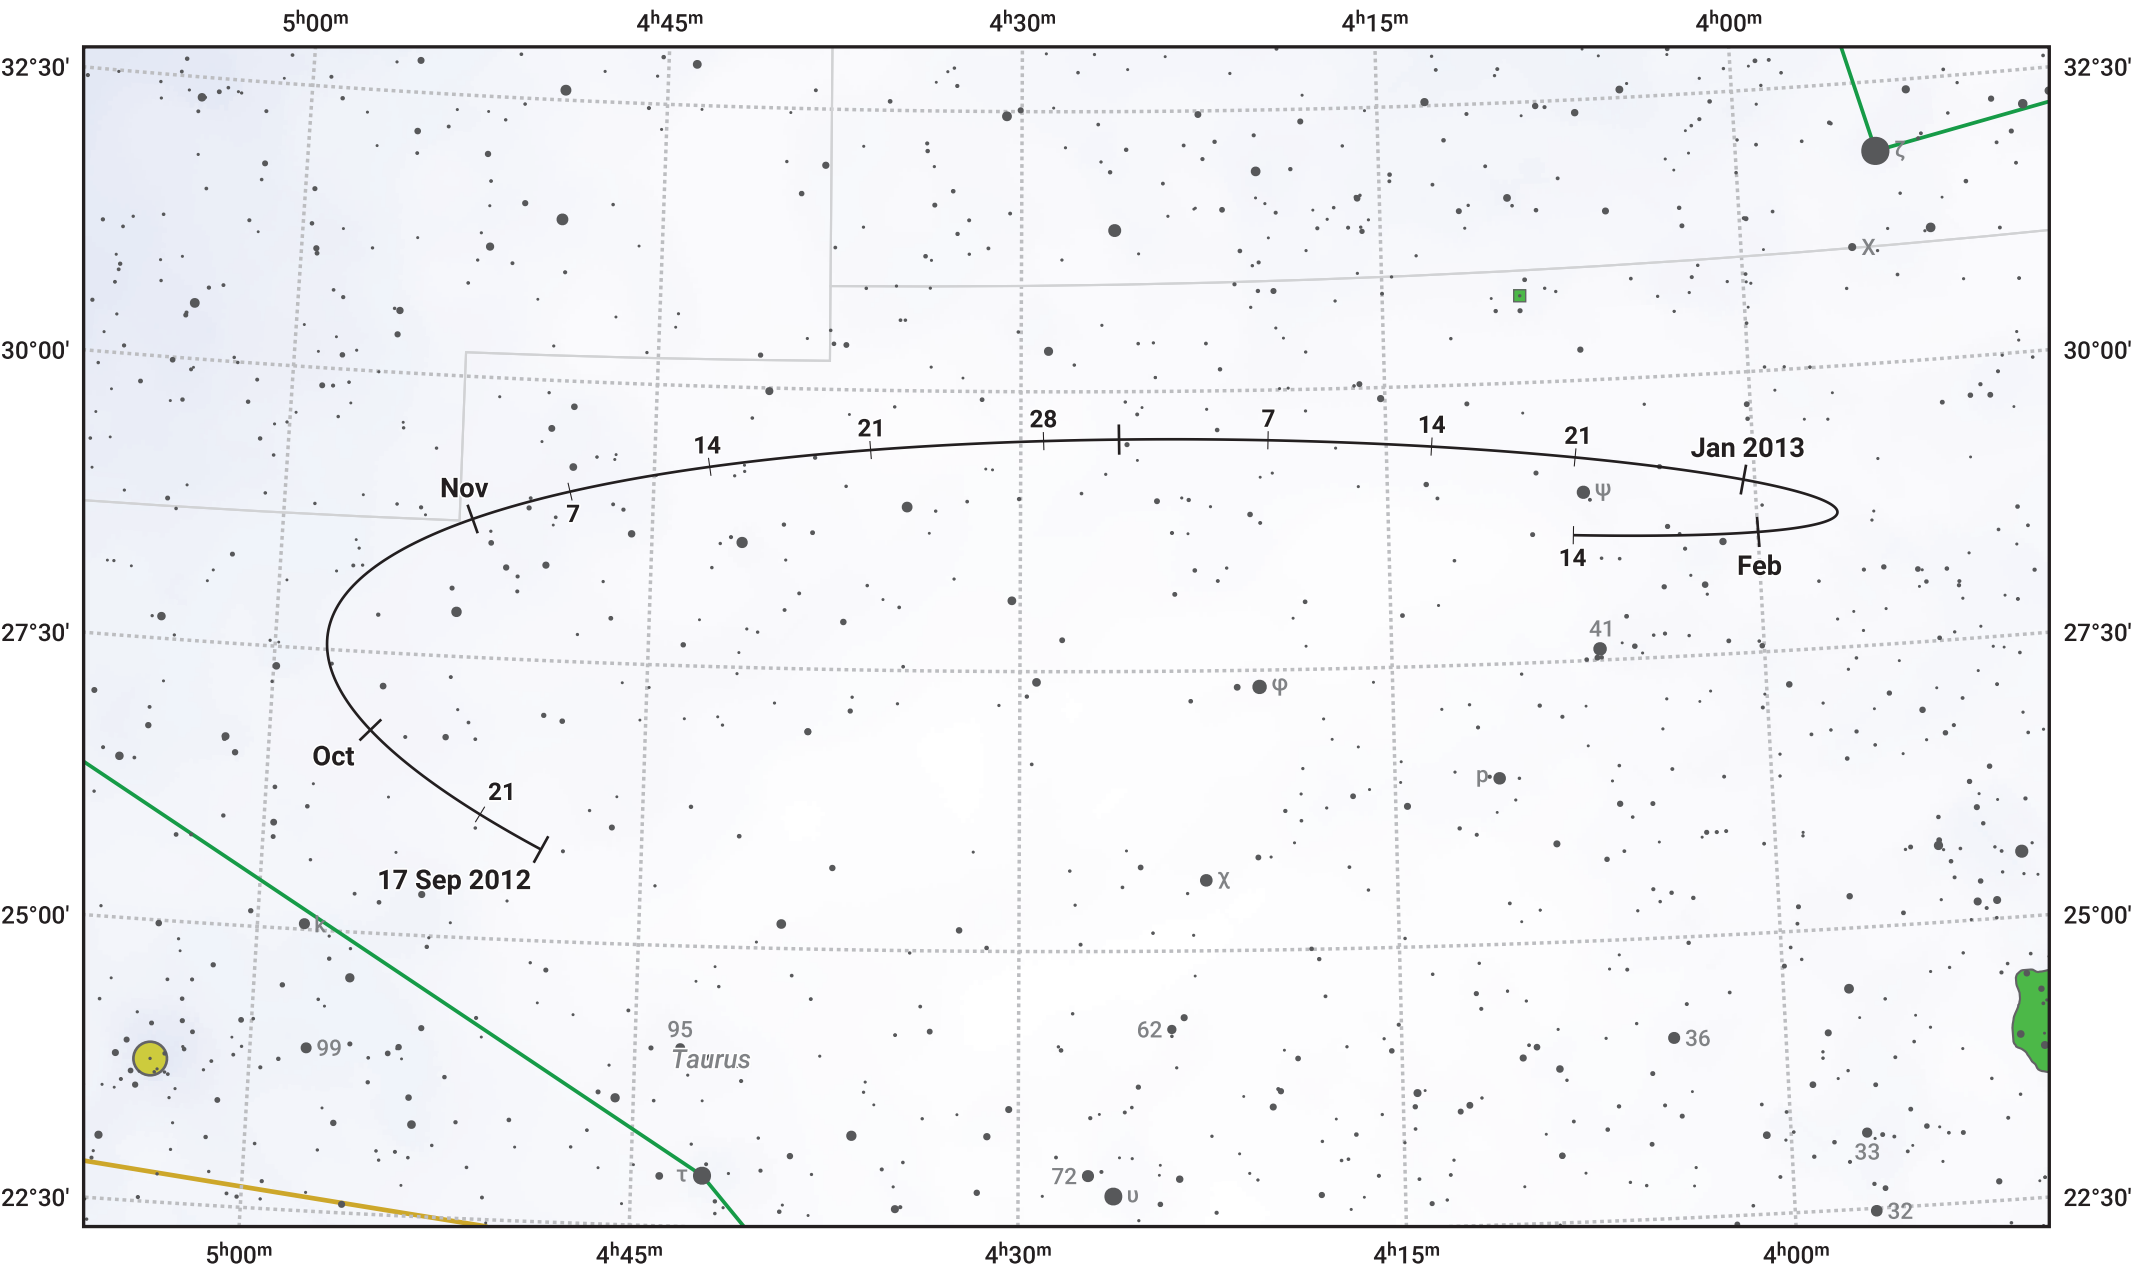

The path of Asteroid 349 Dembowska around opposition on 1 Dec 2012

© Dominic Ford 2011–2024. Date markers placed at midnight UTC. Downloaded from <https://in-the-sky.org>

Magnitude scale: 10.0 9.0 8.0 7.0 6.0 5.0 4.0 3.0 2.0

- Ecliptic Plane
- Galaxy
- Bright nebula
- Open cluster
- Globular cluster

Date	Mag
2012 Oct 1	10.9
2012 Nov 1	10.3
2012 Nov 13	10.1
2012 Dec 1	9.8
2013 Jan 1	10.4
2013 Feb 1	11.1
2013 Feb 3	11.1