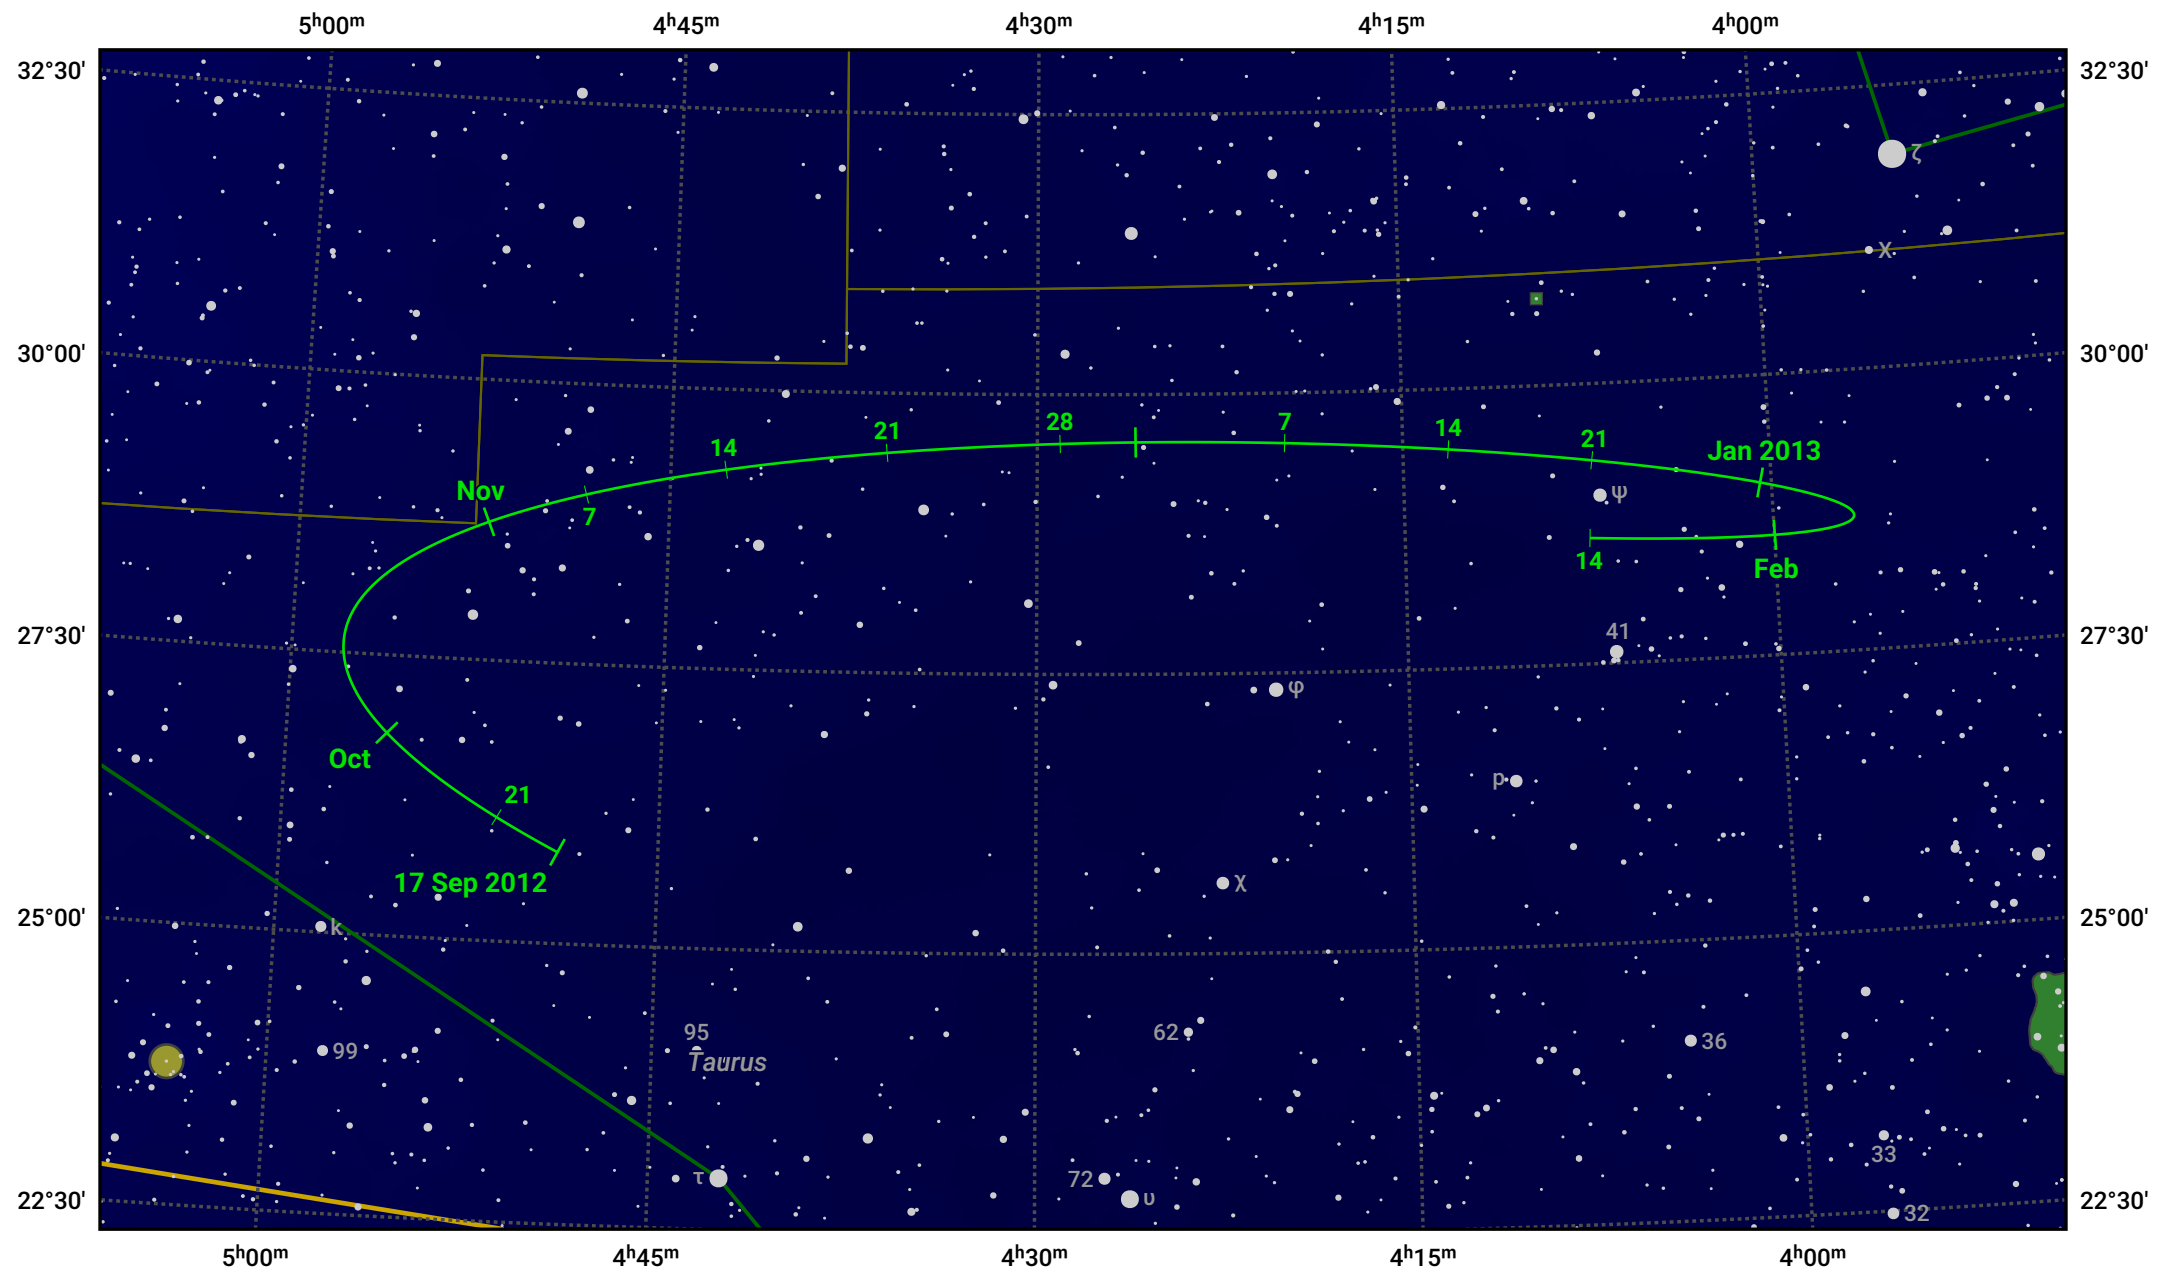

The path of Asteroid 349 Dembowska around opposition on 1 Dec 2012

© Dominic Ford 2011–2024. Date markers placed at midnight UTC. Downloaded from <https://in-the-sky.org>

Magnitude scale: 10.0 9.0 8.0 7.0 6.0 5.0 4.0 3.0 2.0

— Ecliptic Plane

- Galaxy
- Bright nebula
- Open cluster
- Globular cluster

Date	Mag
2012 Oct 1	10.9
2012 Nov 1	10.3
2012 Nov 13	10.1
2012 Dec 1	9.8
2013 Jan 1	10.4
2013 Feb 1	11.1
2013 Feb 3	11.1