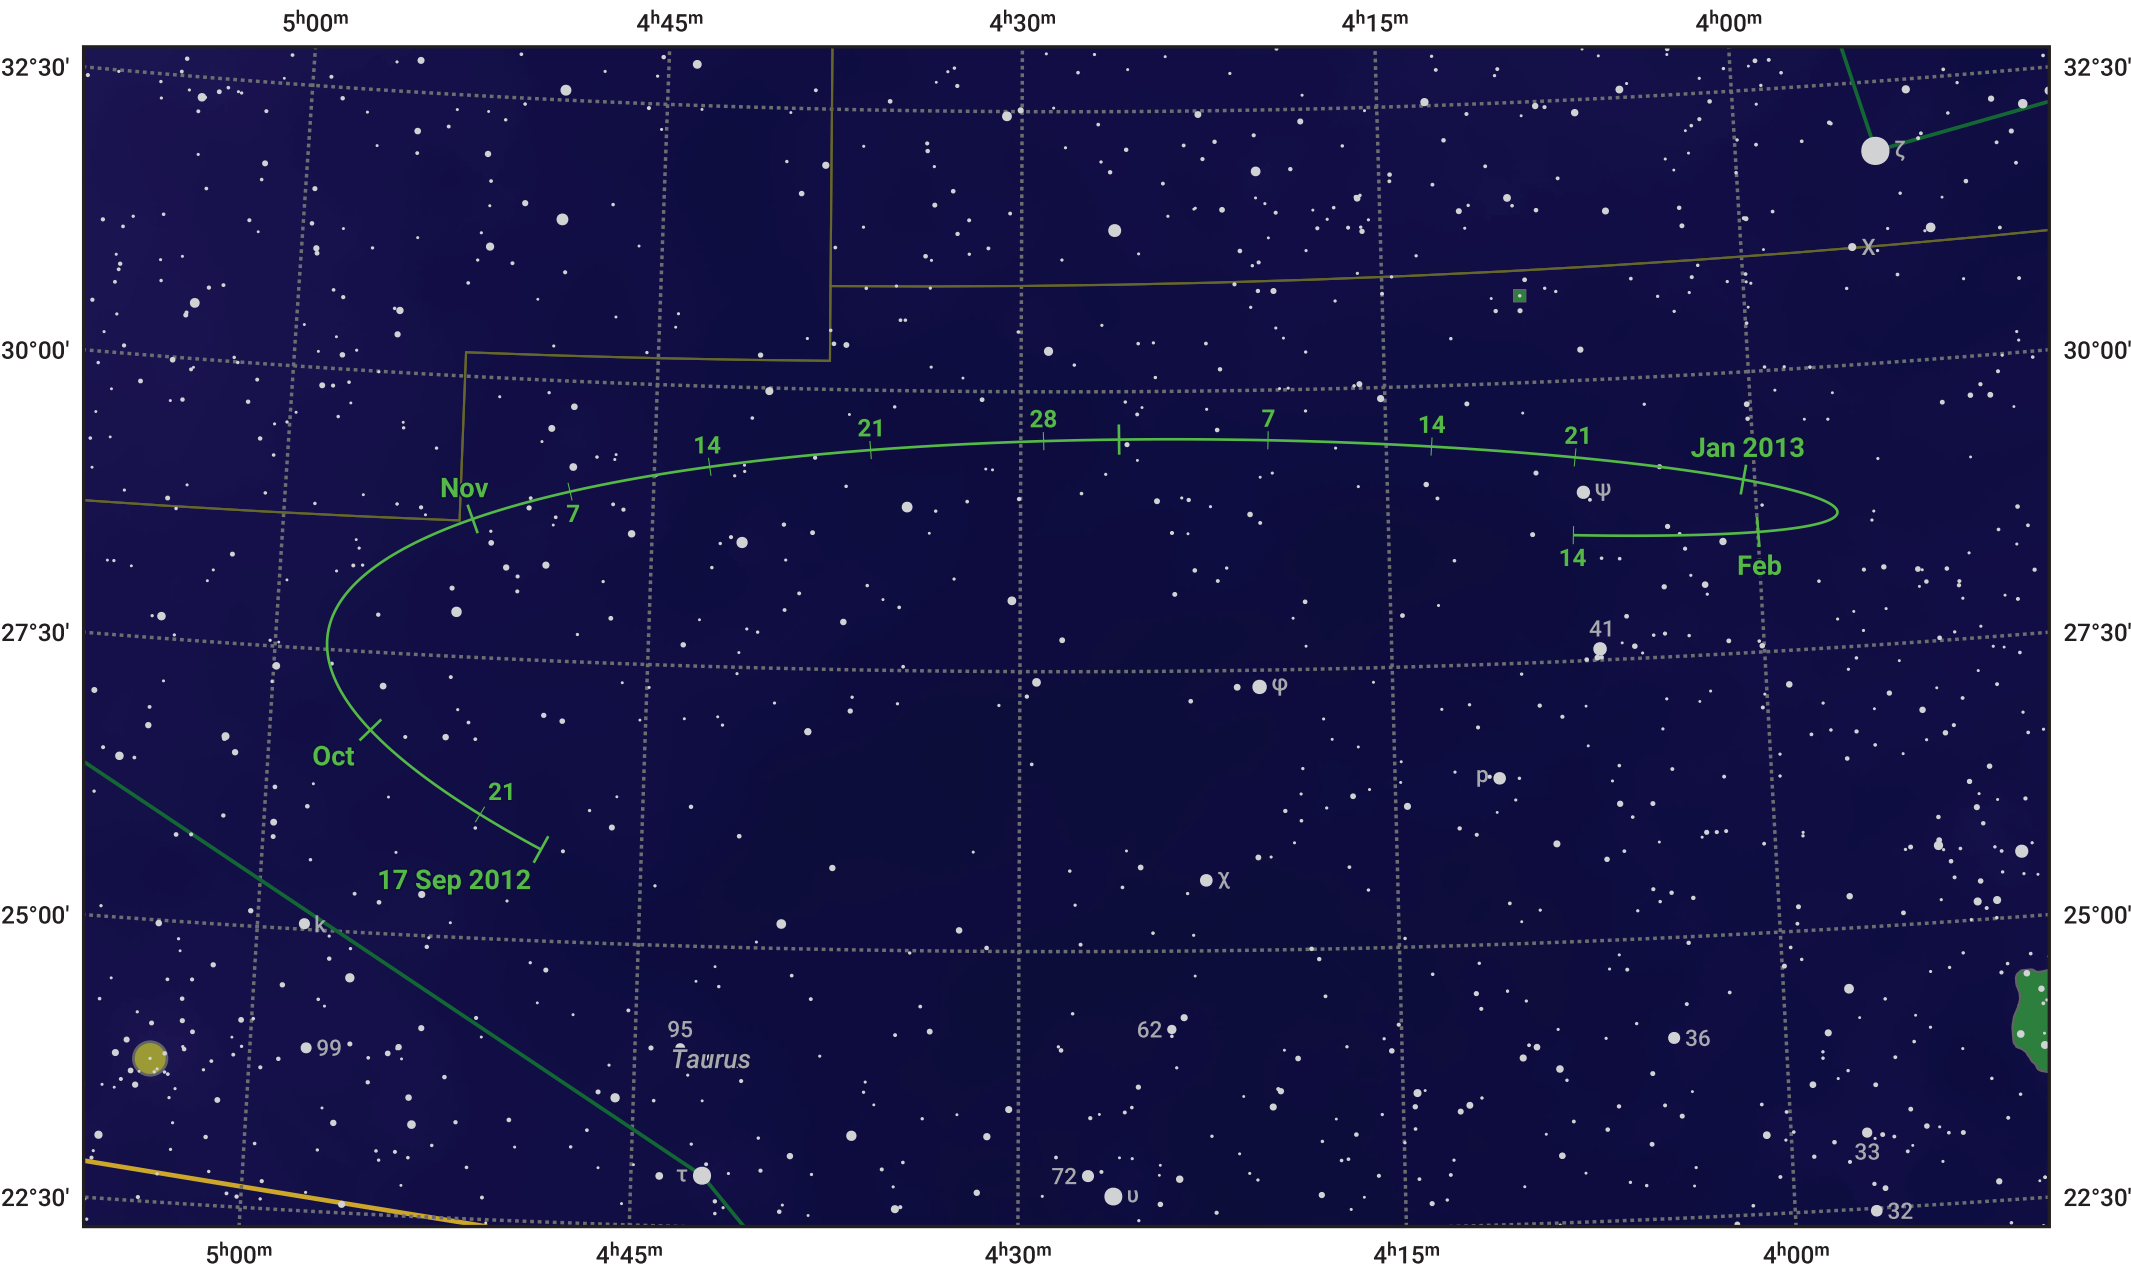

# The path of Asteroid 349 Dembowska around opposition on 1 Dec 2012

© Dominic Ford 2011–2024. Date markers placed at midnight UTC. Downloaded from <https://in-the-sky.org>

Magnitude scale: 10.0 9.0 8.0 7.0 6.0 5.0 4.0 3.0 2.0

— Ecliptic Plane

Galaxy    Bright nebula    Open cluster    Globular cluster

| Date        | Mag  |
|-------------|------|
| 2012 Oct 1  | 10.9 |
| 2012 Nov 1  | 10.3 |
| 2012 Nov 13 | 10.1 |
| 2012 Dec 1  | 9.8  |
| 2013 Jan 1  | 10.4 |
| 2013 Feb 1  | 11.1 |
| 2013 Feb 3  | 11.1 |