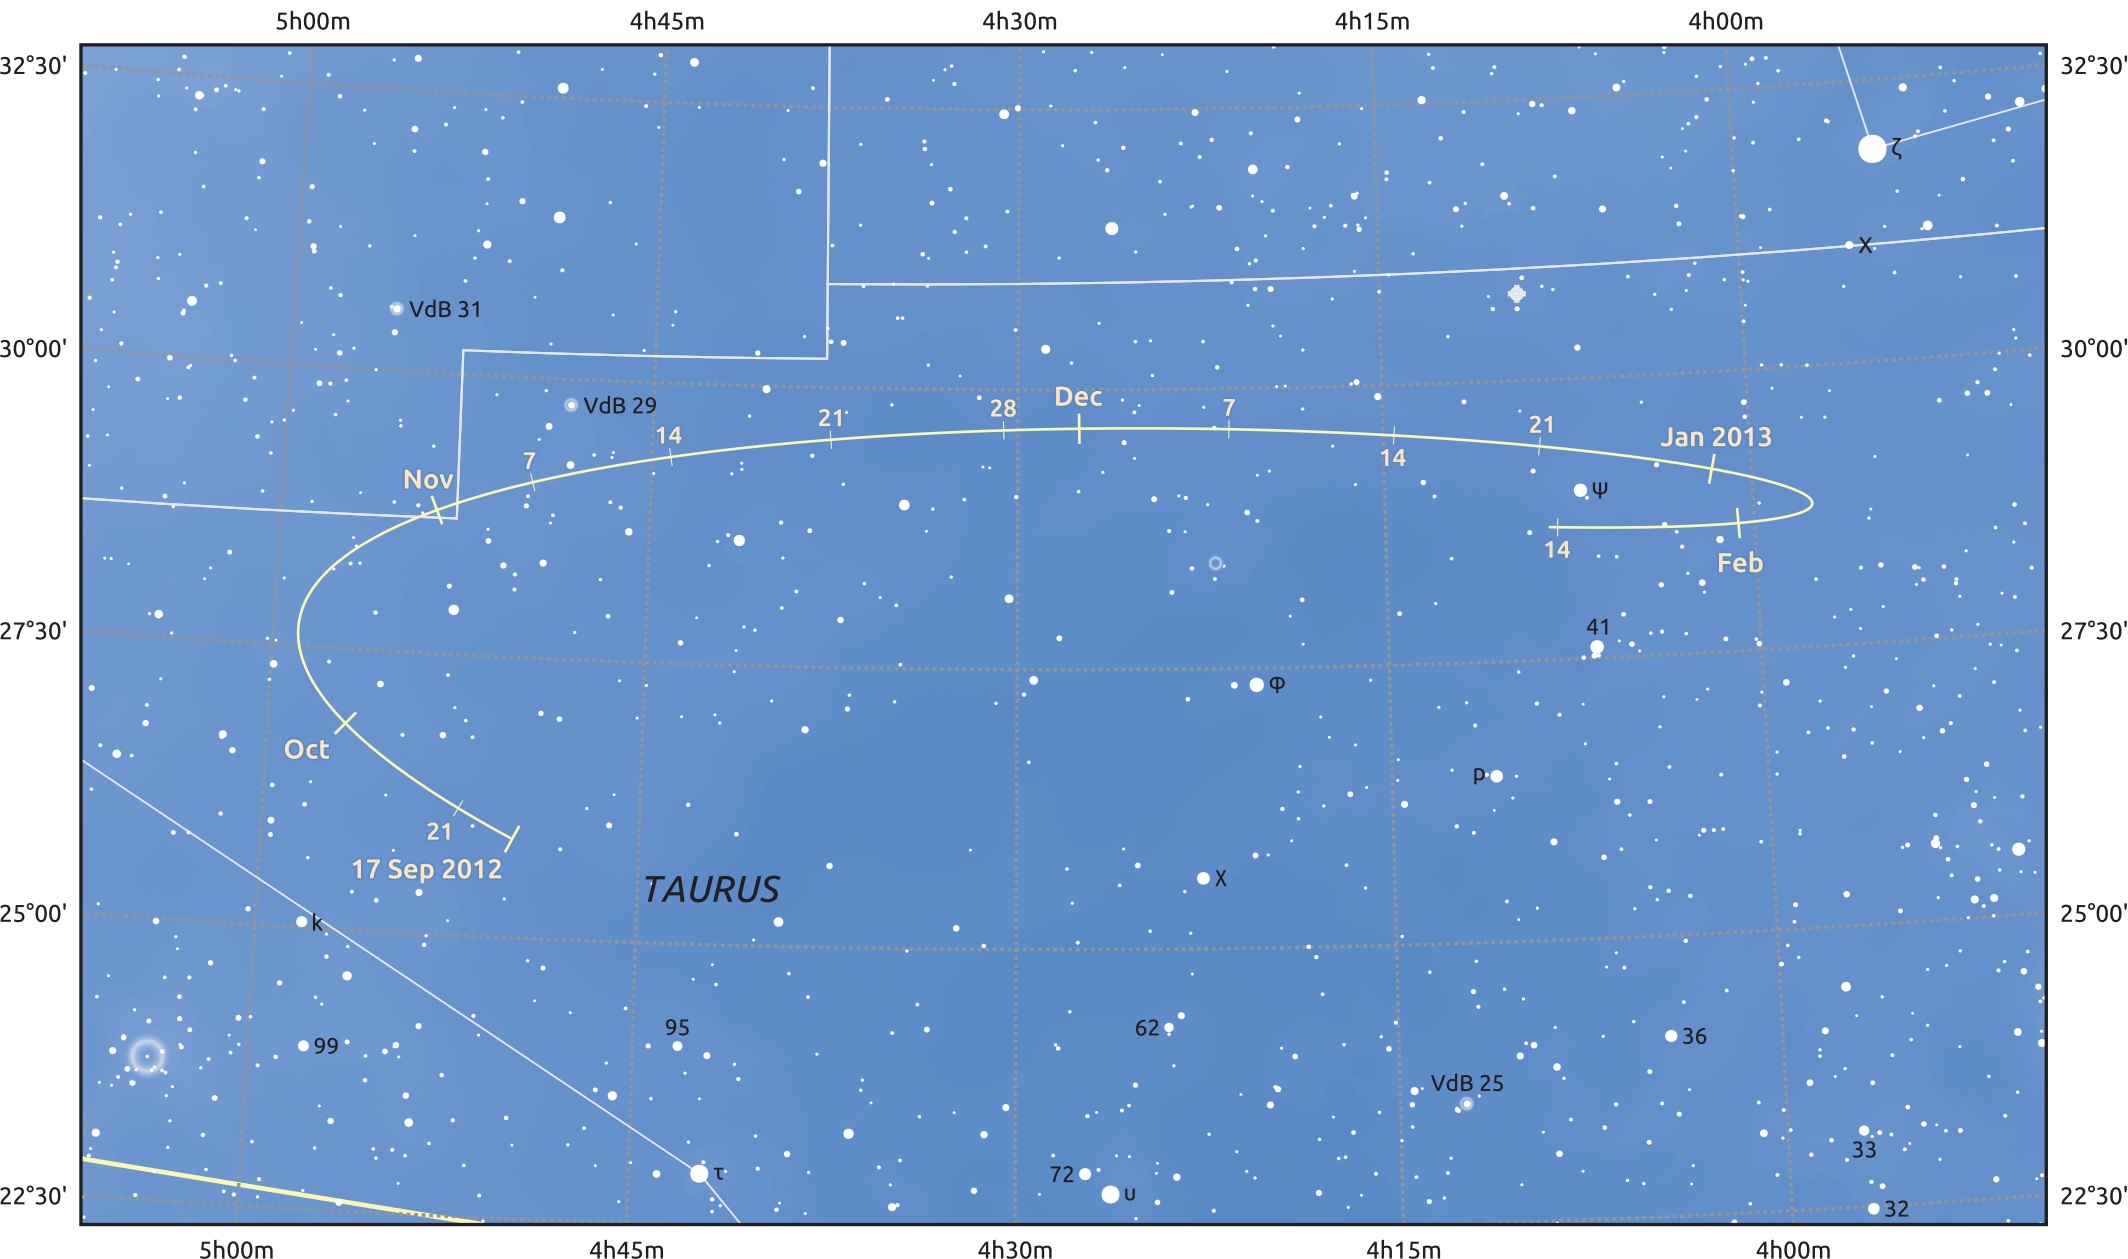

# The path of Asteroid 349 Dembowska around opposition on 1 Dec 2012

© Dominic Ford 2011–2025. Date markers placed at midnight UTC. Downloaded from <https://in-the-sky.org>

Magnitude scale: • 10.0 • 9.0 • 8.0 • 7.0 • 6.0 • 5.0 • 4.0 • 3.0 • 2.0

— Ecliptic Plane

Galaxy    Bright nebula    Open cluster    Globular cluster    Planetary nebula

Date	Mag
2012 Oct 1	10.9
2012 Nov 1	10.3
2012 Nov 14	10.1
2012 Dec 1	9.8
2013 Jan 1	10.4
2013 Feb 1	11.0
2013 Feb 3	11.1