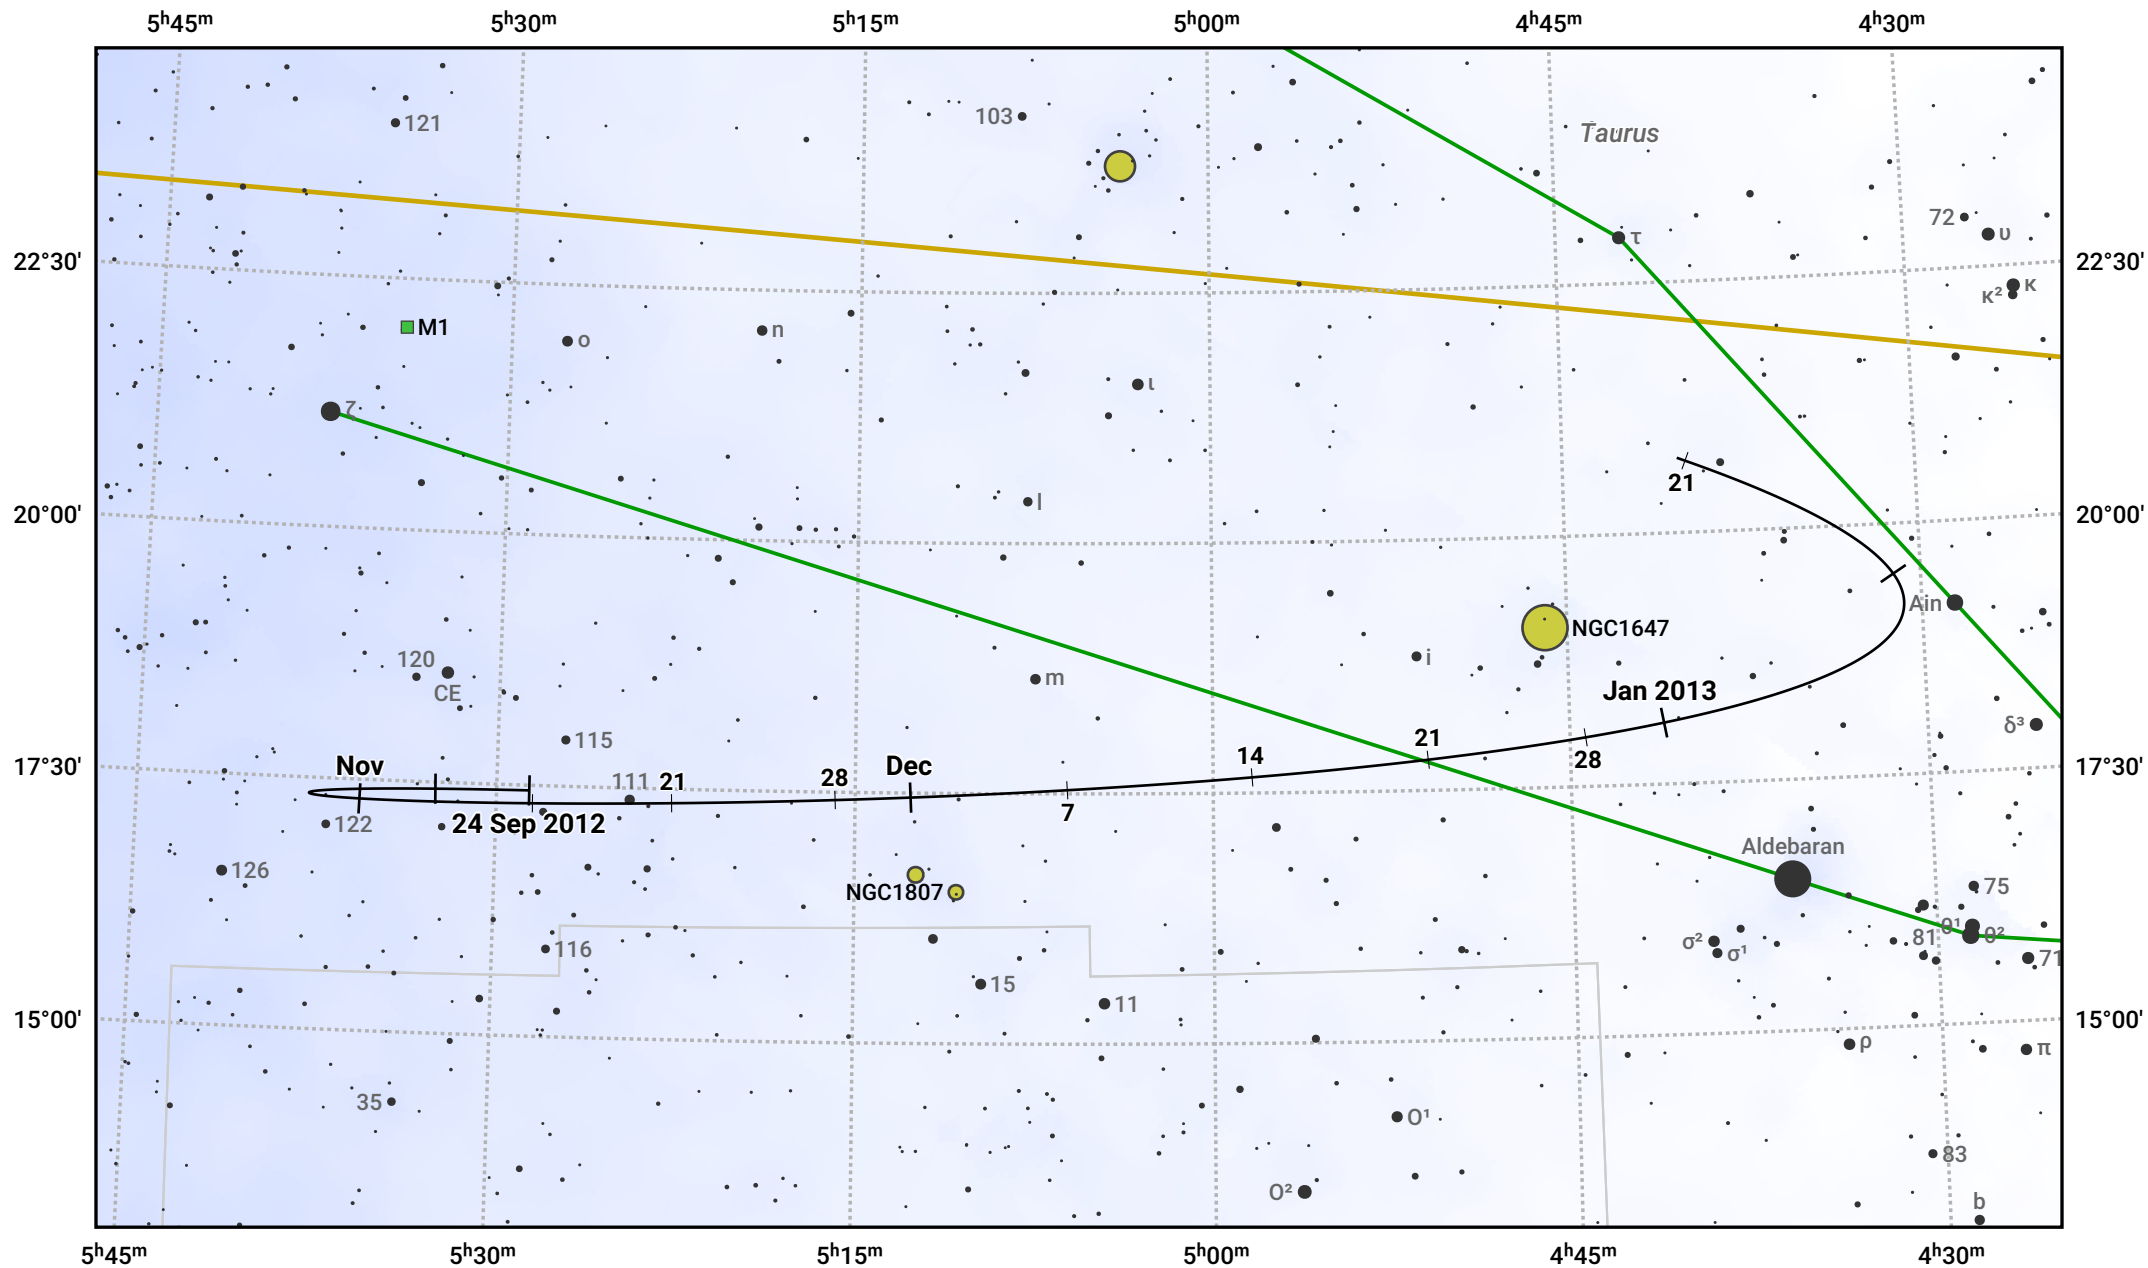

# The path of Asteroid 4 Vesta around opposition on 8 Dec 2012

© Dominic Ford 2011–2024. Date markers placed at midnight UTC. Downloaded from <https://in-the-sky.org>

Magnitude scale: 9.0 8.0 7.0 6.0 5.0 4.0 3.0 2.0 1.0 0.0

— Ecliptic Plane

Galaxy Bright nebula Open cluster Globular cluster

Date	Mag
2012 Oct 1	8.0
2012 Nov 1	7.4
2012 Nov 16	7.1
2012 Dec 1	6.7
2013 Jan 1	7.1
2013 Feb 1	7.8
2013 Feb 20	8.1