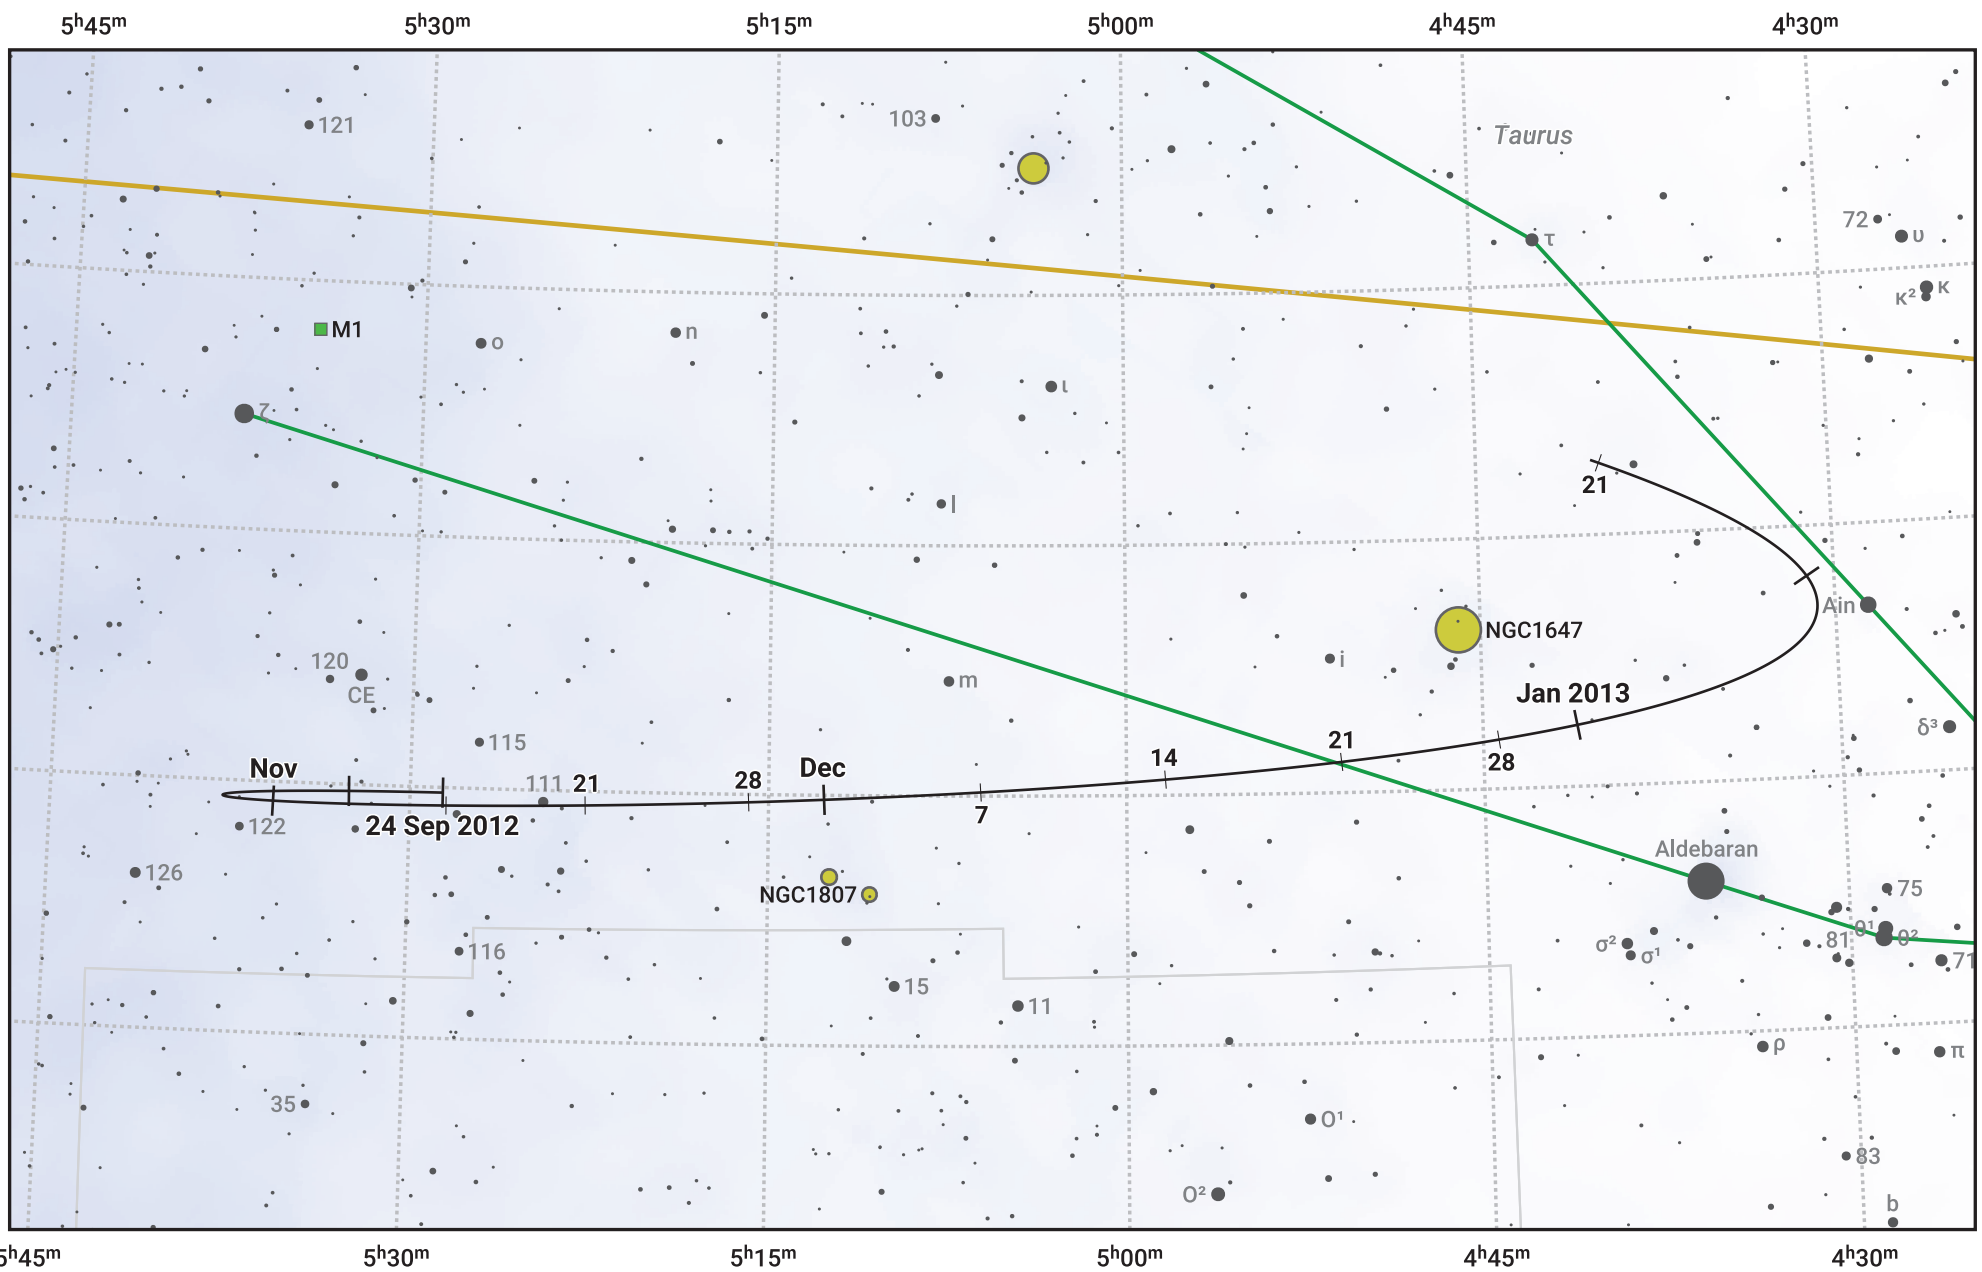

The path of Asteroid 4 Vesta around opposition on 8 Dec 2012

© Dominic Ford 2011–2024. Date markers placed at midnight UTC. Downloaded from <https://in-the-sky.org>

Magnitude scale: ● 9.0 ● 8.0 ● 7.0 ● 6.0 ● 5.0 ● 4.0 ● 3.0 ● 2.0 ● 1.0 ● 0.0

- Galaxy
- Bright nebula
- Open cluster
- Globular cluster

| Date | Mag |
|-------------|-----|
| 2012 Oct 1 | 8.0 |
| 2012 Nov 1 | 7.4 |
| 2012 Nov 16 | 7.1 |
| 2012 Dec 1 | 6.7 |
| 2013 Jan 1 | 7.1 |
| 2013 Feb 1 | 7.8 |
| 2013 Feb 20 | 8.1 |