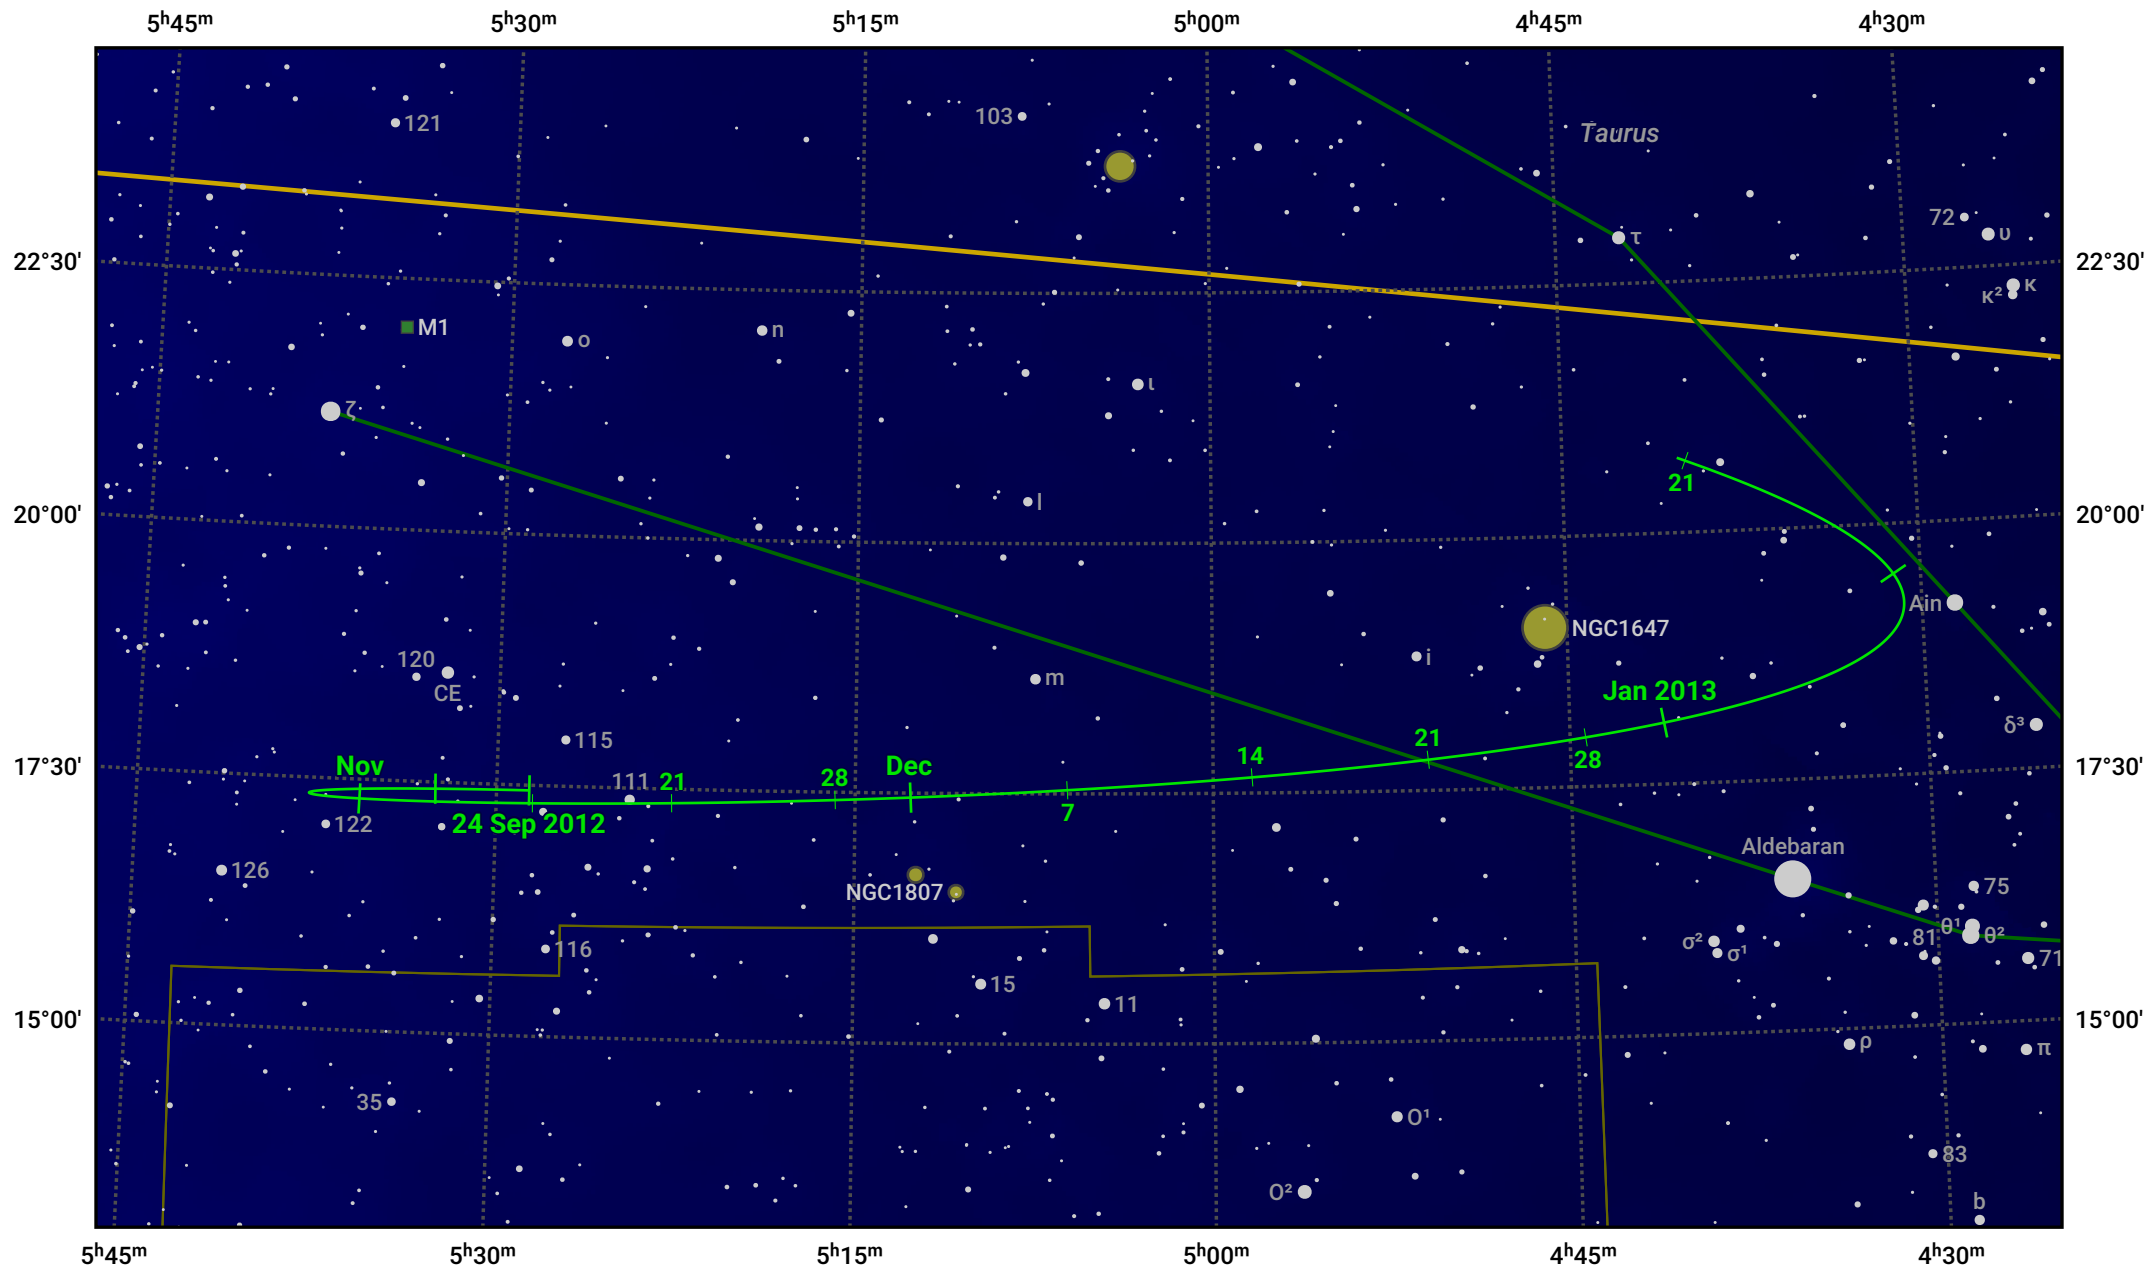

The path of Asteroid 4 Vesta around opposition on 8 Dec 2012

© Dominic Ford 2011–2024. Date markers placed at midnight UTC. Downloaded from <https://in-the-sky.org>

Magnitude scale: 9.0 8.0 7.0 6.0 5.0 4.0 3.0 2.0 1.0 0.0

— Ecliptic Plane

Galaxy Bright nebula Open cluster Globular cluster

Date	Mag
2012 Oct 1	8.0
2012 Nov 1	7.4
2012 Nov 16	7.1
2012 Dec 1	6.7
2013 Jan 1	7.1
2013 Feb 1	7.8
2013 Feb 20	8.1