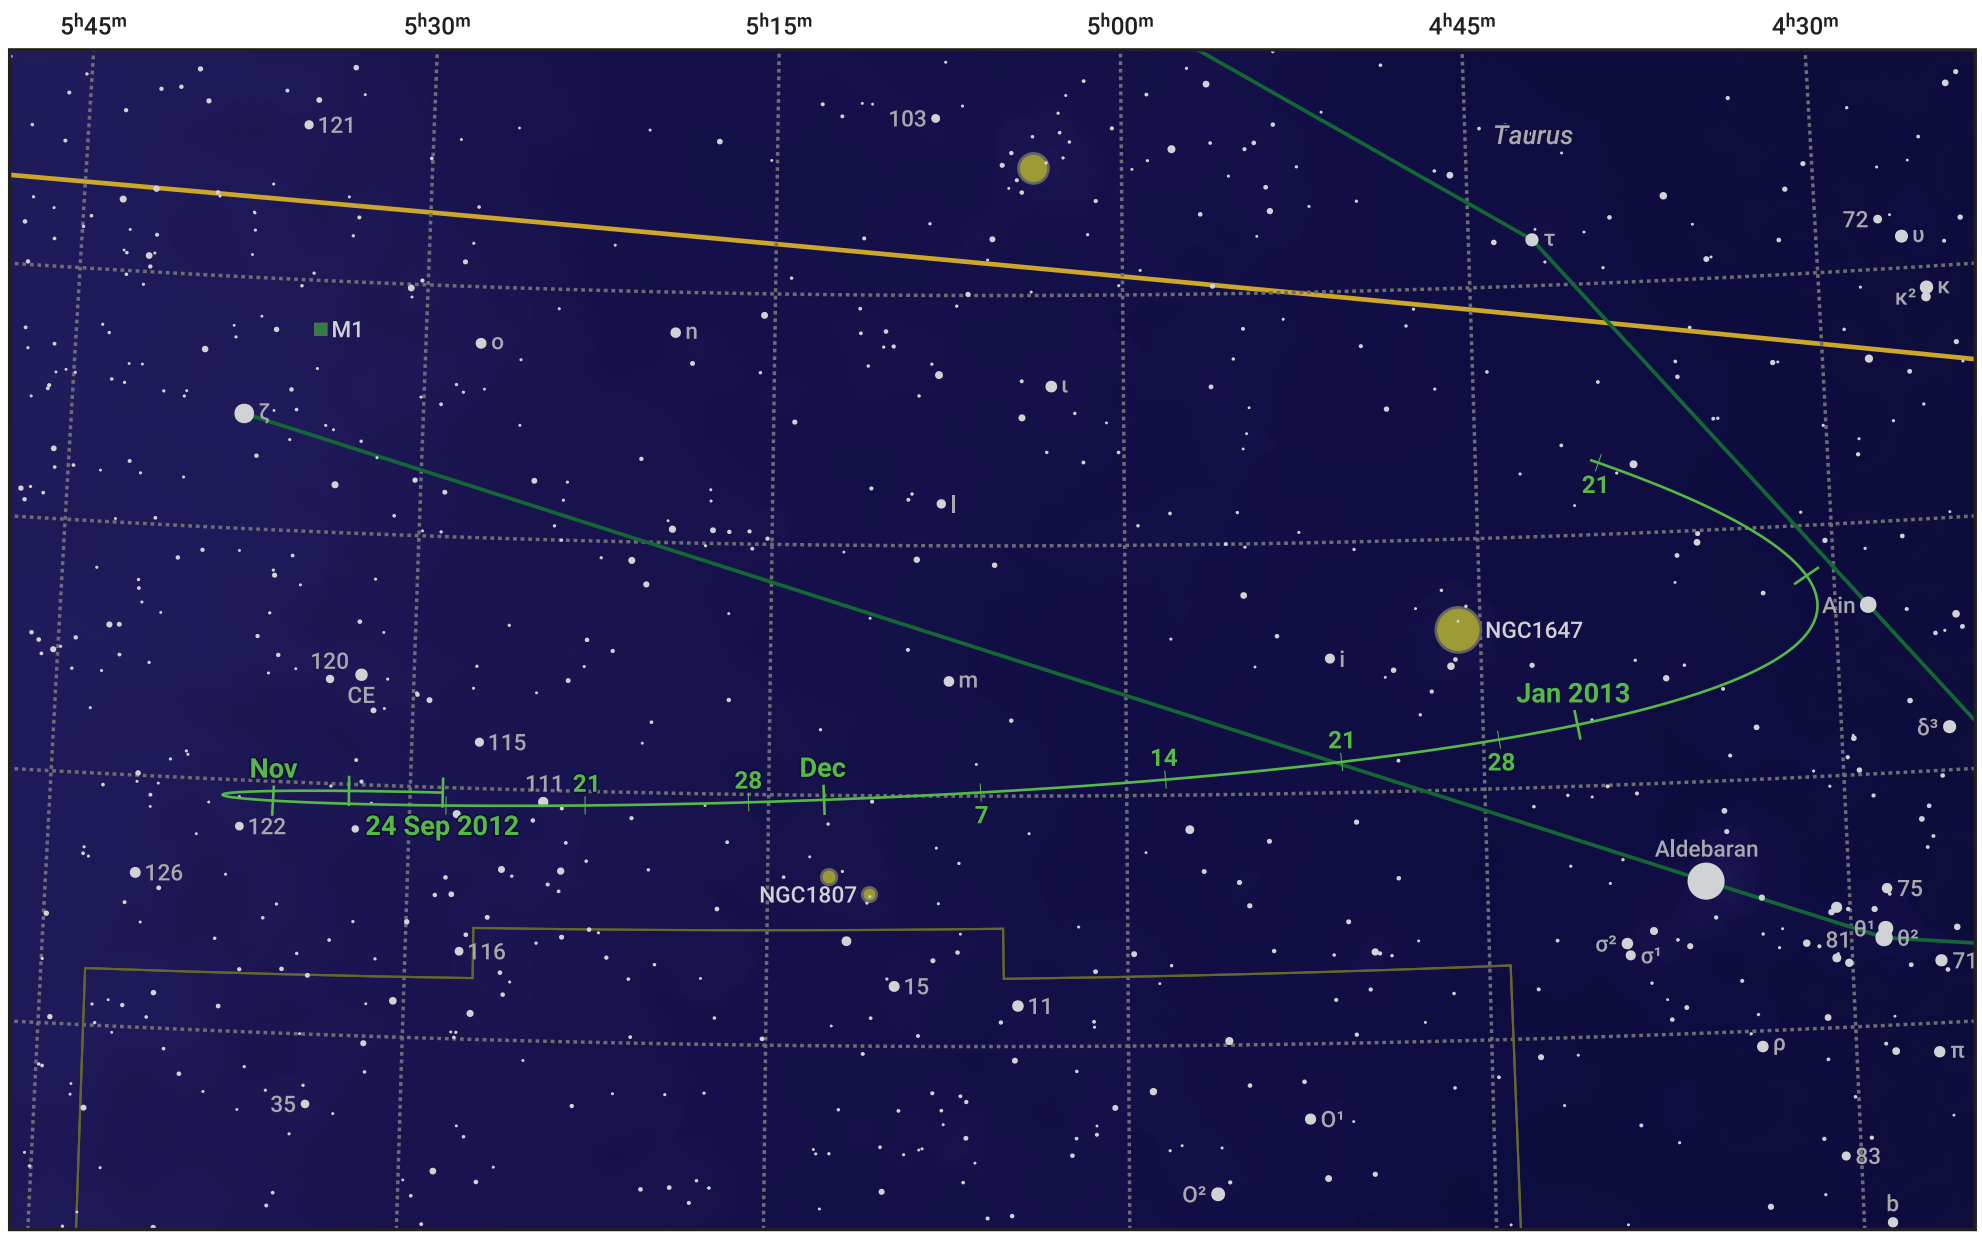

# The path of Asteroid 4 Vesta around opposition on 8 Dec 2012

© Dominic Ford 2011–2024. Date markers placed at midnight UTC. Downloaded from <https://in-the-sky.org>

Magnitude scale: 9.0 8.0 7.0 6.0 5.0 4.0 3.0 2.0 1.0 0.0

— Ecliptic Plane

Galaxy    Bright nebula    Open cluster    Globular cluster

Date	Mag
2012 Oct 1	8.0
2012 Nov 1	7.4
2012 Nov 16	7.1
2012 Dec 1	6.7
2013 Jan 1	7.1
2013 Feb 1	7.8
2013 Feb 20	8.1