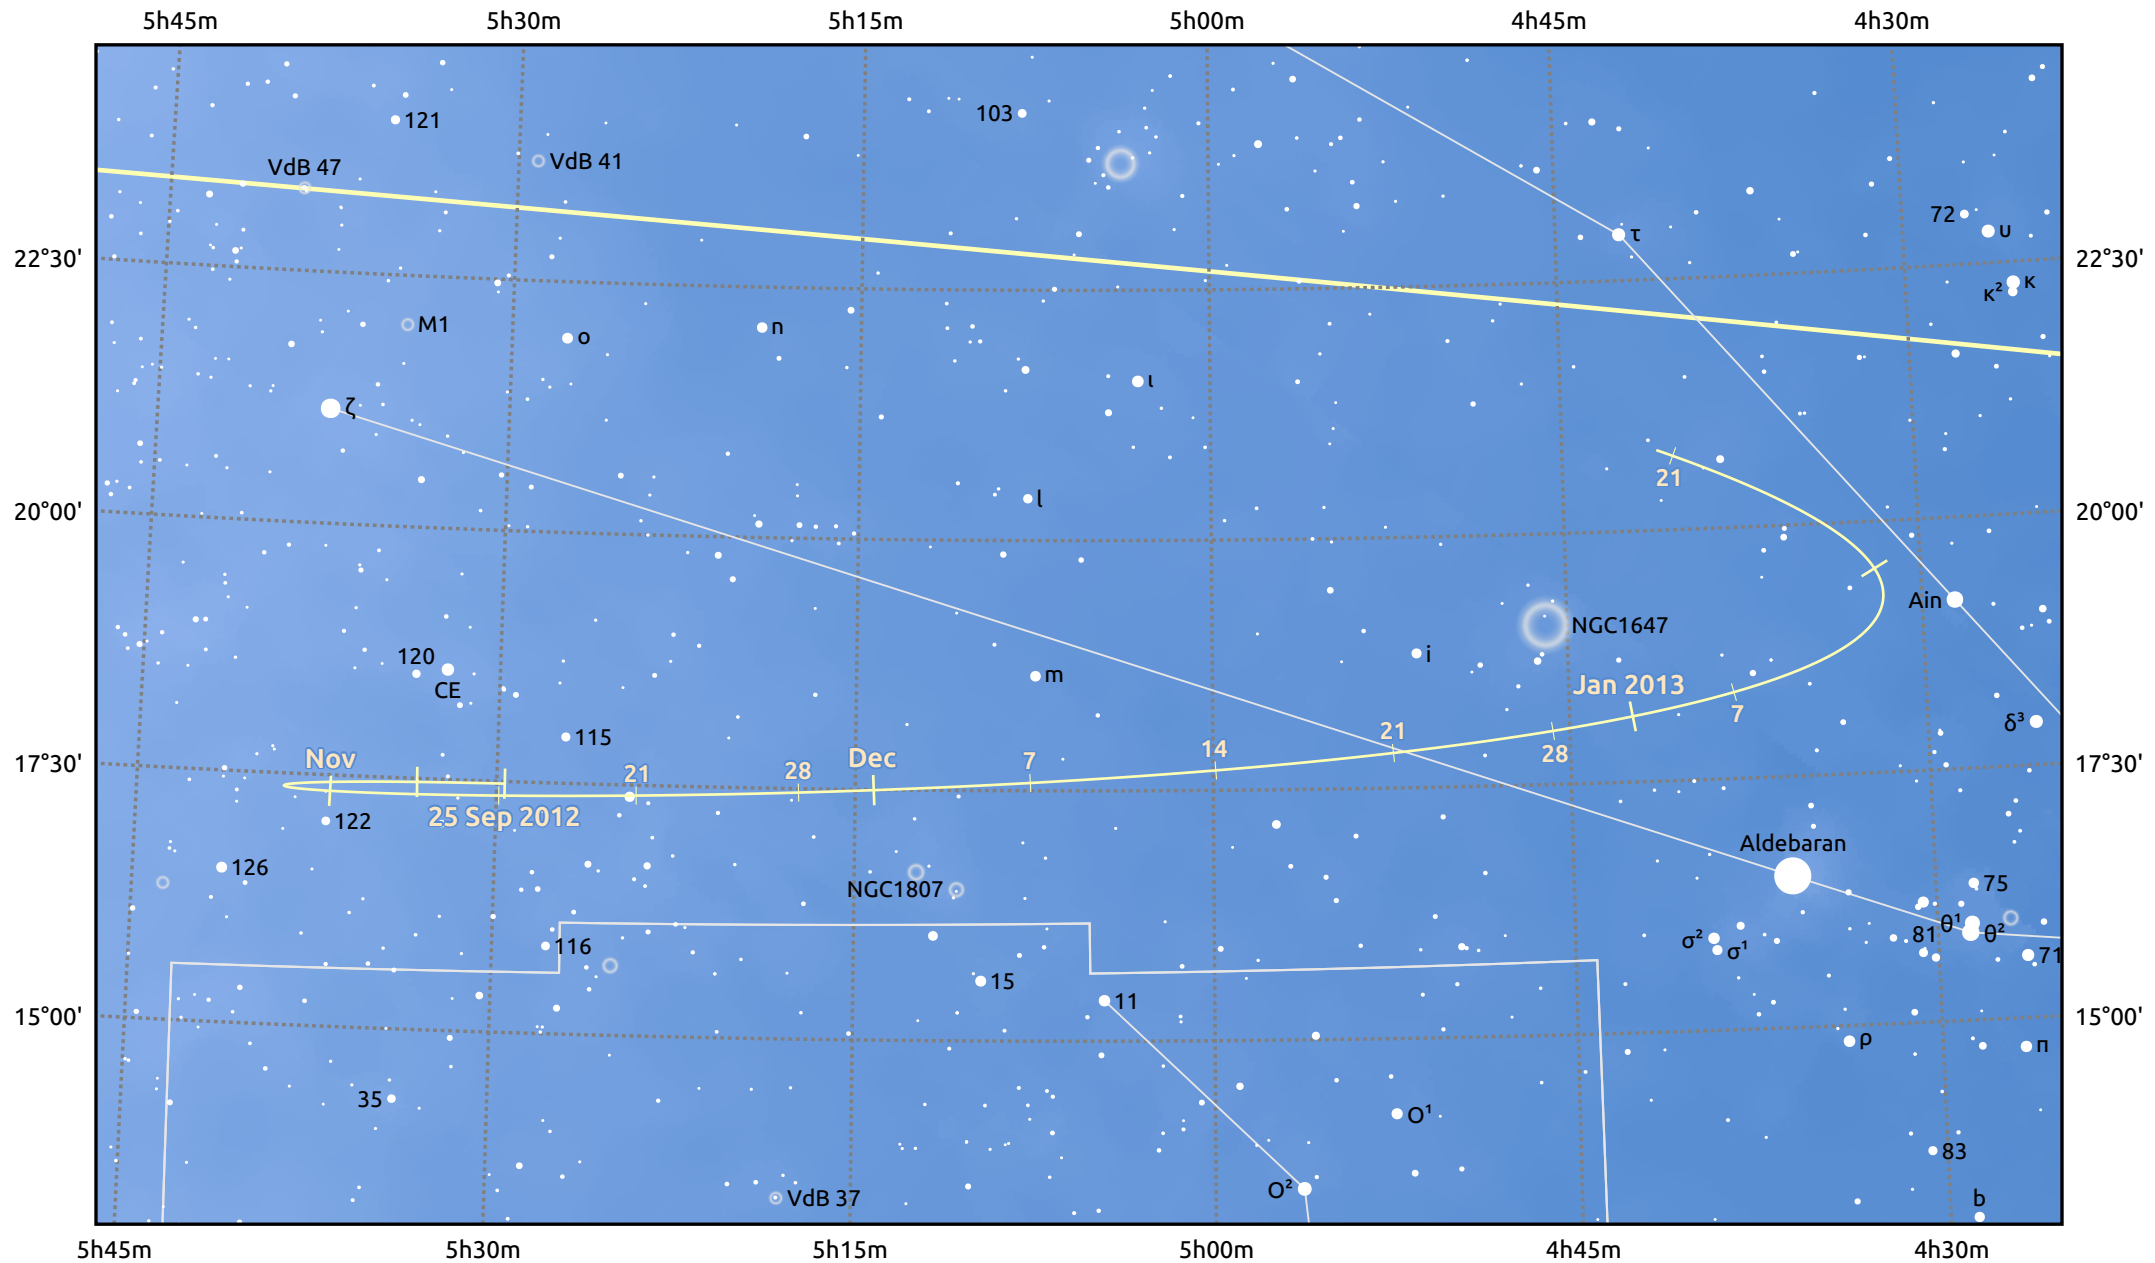

The path of Asteroid 4 Vesta around opposition on 9 Dec 2012

© Dominic Ford 2011–2025. Date markers placed at midnight UTC. Downloaded from <https://in-the-sky.org>

Magnitude scale: ·9.0 ·8.0 ·7.0 ·6.0 ·5.0 ·4.0 ·3.0 ·2.0 ·1.0 ●0.0

— Ecliptic Plane

Galaxy Bright nebula Open cluster Globular cluster Planetary nebula

Date	Mag
2012 Oct 1	8.0
2012 Nov 1	7.4
2012 Nov 16	7.1
2012 Dec 1	6.7
2013 Jan 1	7.1
2013 Feb 1	7.8
2013 Feb 22	8.1