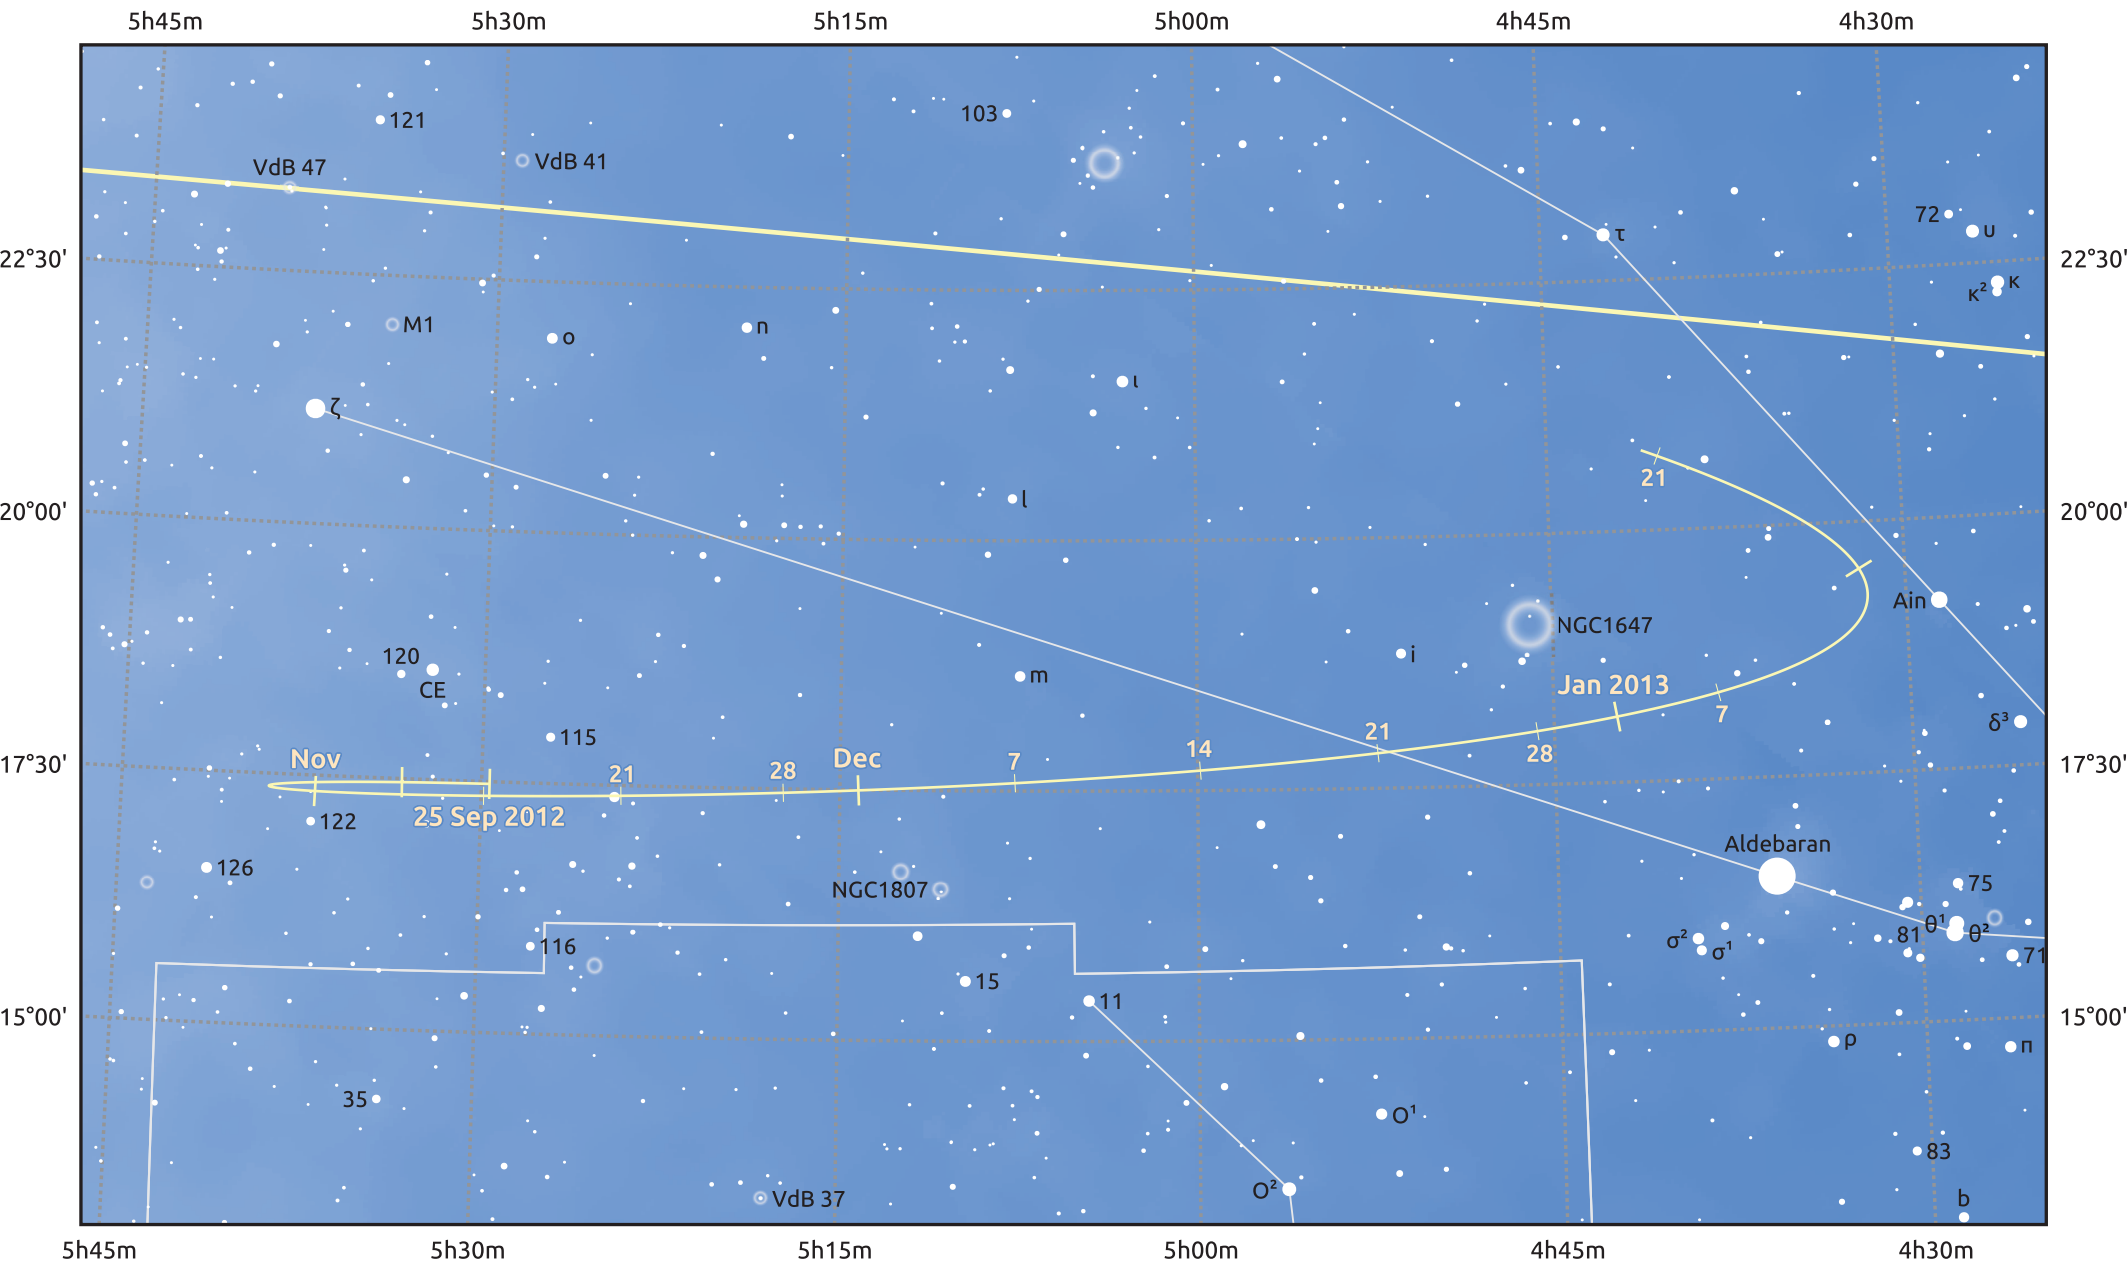

The path of Asteroid 4 Vesta around opposition on 9 Dec 2012

© Dominic Ford 2011–2025. Date markers placed at midnight UTC. Downloaded from <https://in-the-sky.org>

Magnitude scale: · 9.0 · 8.0 · 7.0 · 6.0 · 5.0 · 4.0 · 3.0 · 2.0 · 1.0 · 0.0

— Ecliptic Plane

Galaxy Bright nebula Open cluster Globular cluster Planetary nebula

Date	Mag
2012 Oct 1	8.0
2012 Nov 1	7.4
2012 Nov 16	7.1
2012 Dec 1	6.7
2013 Jan 1	7.1
2013 Feb 1	7.8
2013 Feb 22	8.1