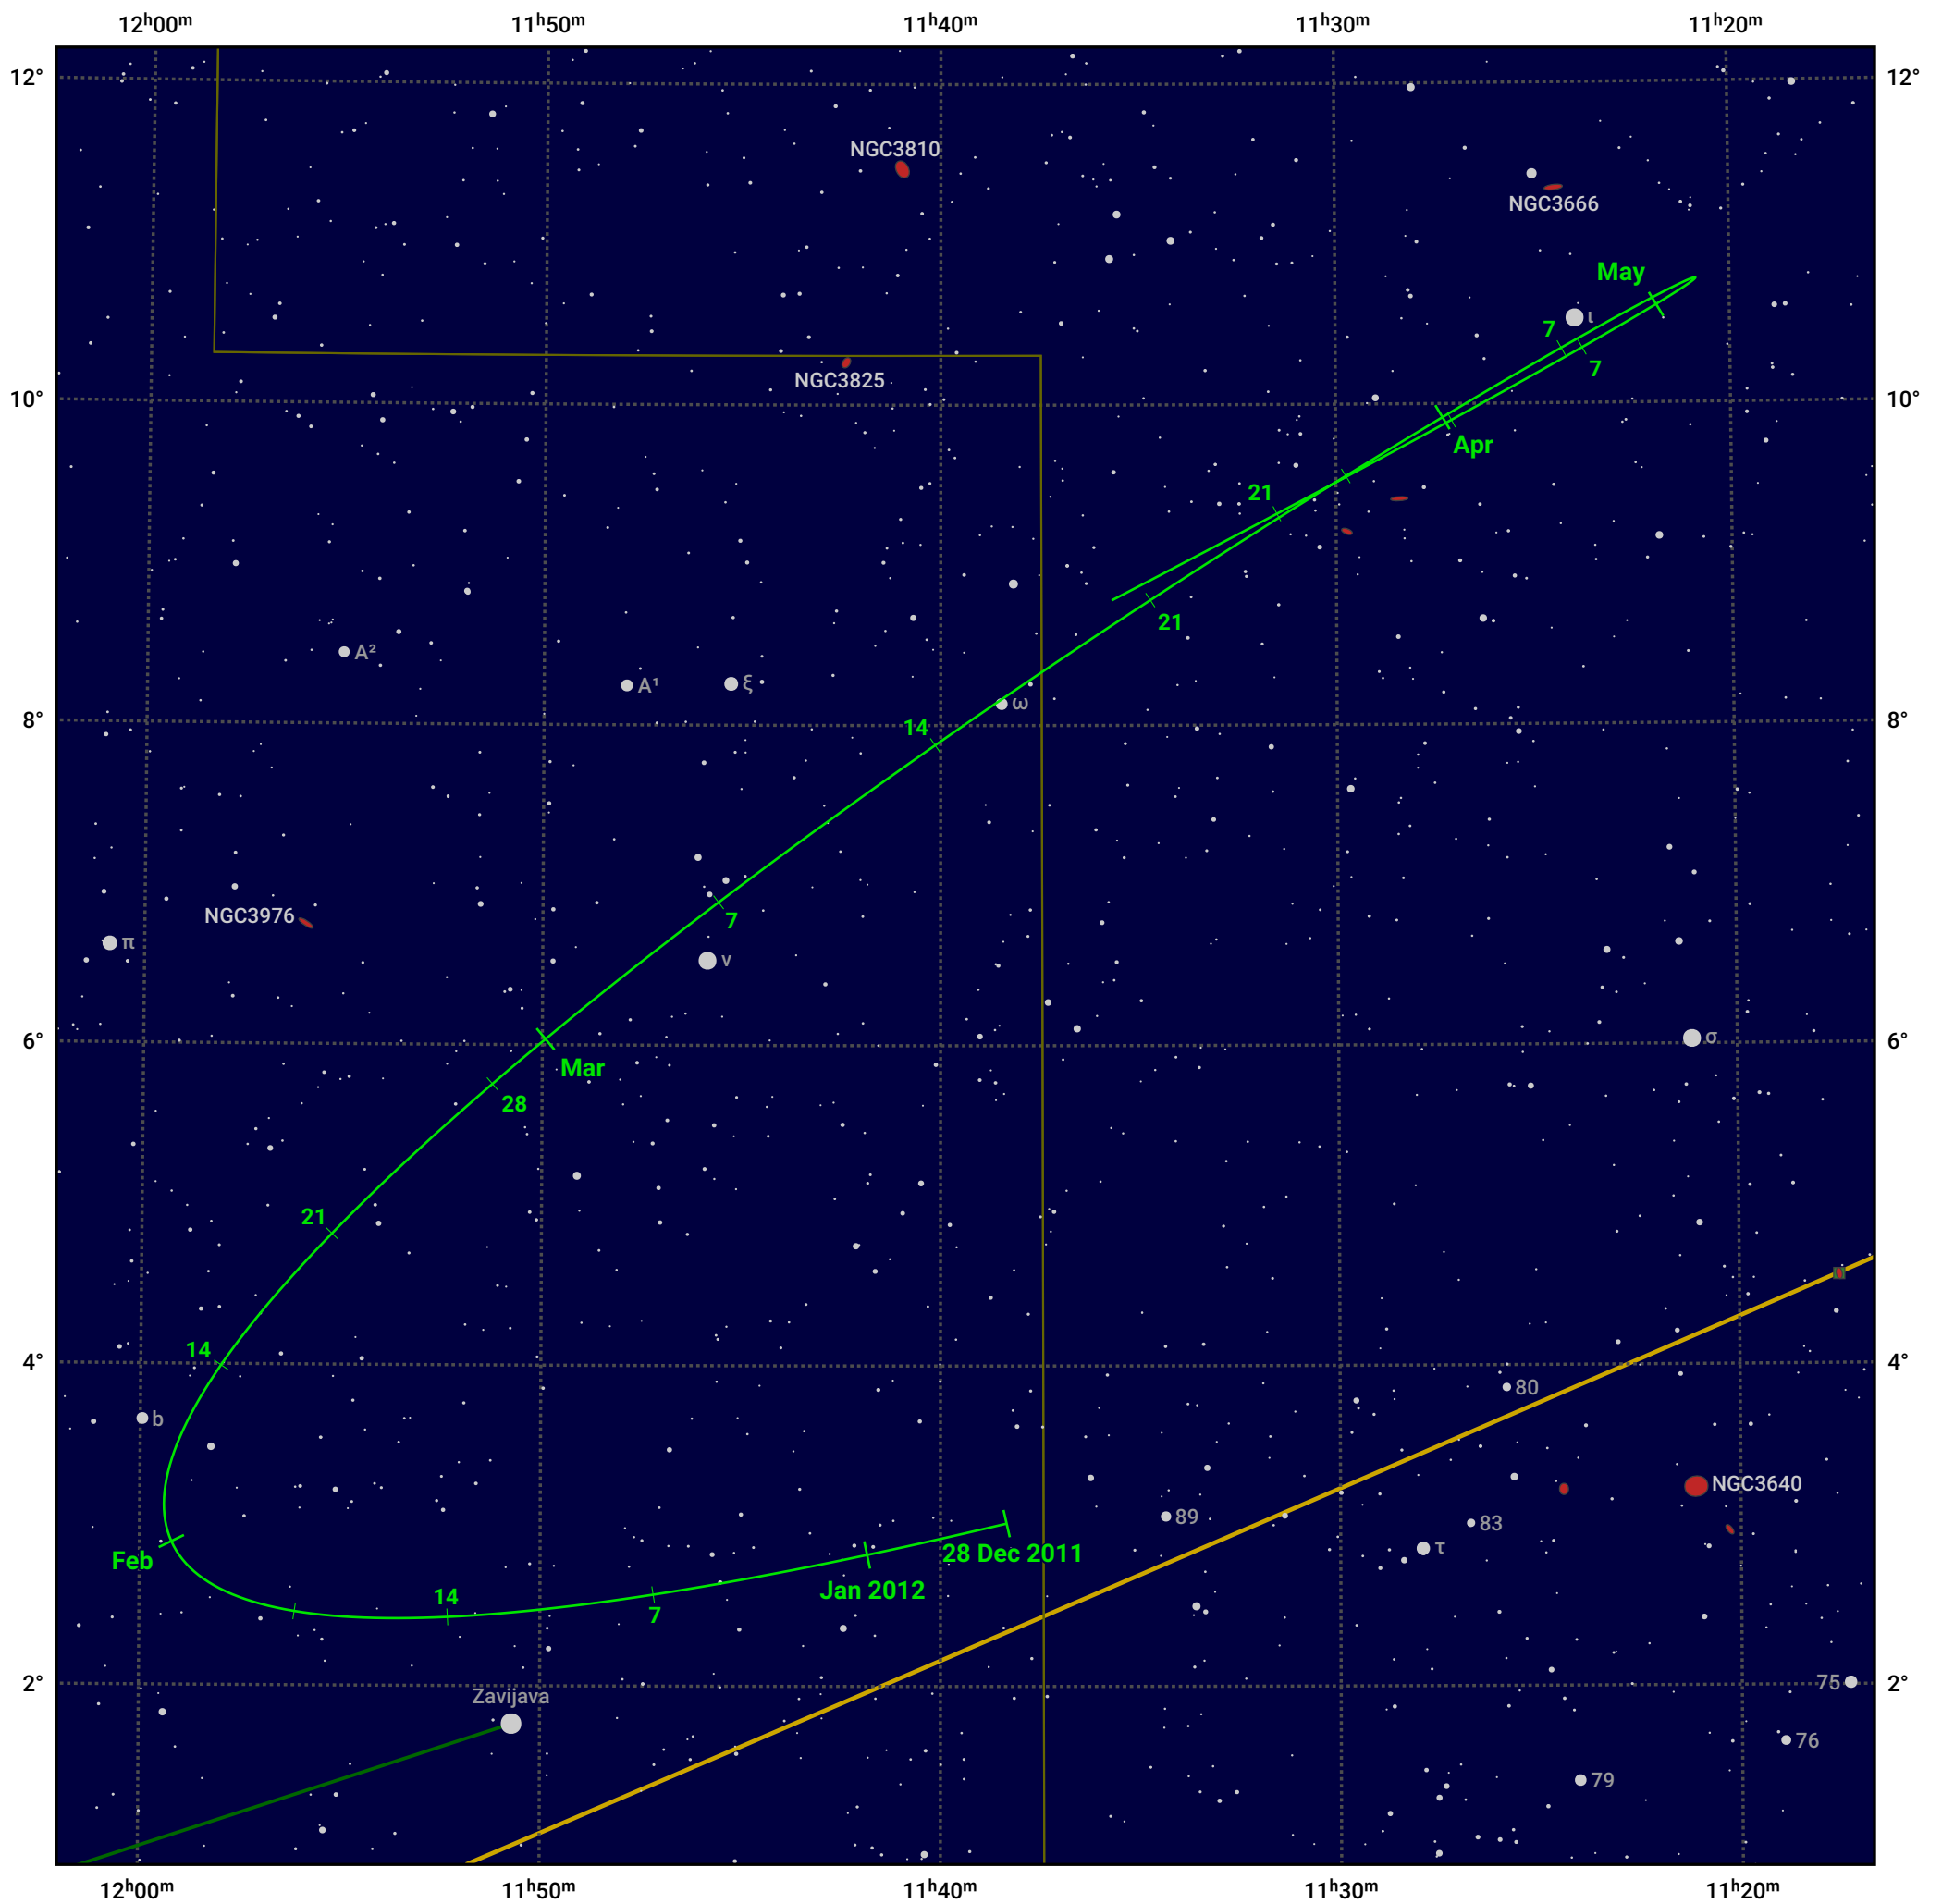

# The path of Asteroid 5 Astraea around opposition on 12 Mar 2012

© Dominic Ford 2011–2024. Date markers placed at midnight UTC. Downloaded from <https://in-the-sky.org>

Magnitude scale: 11.0 10.0 9.0 8.0 7.0 6.0 5.0 4.0 3.0

— Ecliptic Plane

Galaxy    Bright nebula    Open cluster    Globular cluster

Date	Mag	Phase
2012 Jan 1	10.8	95%
2012 Feb 1	10.2	97%
2012 Feb 14	9.9	98%
2012 Mar 1	9.5	100%
2012 Apr 1	9.8	99%
2012 May 1	10.6	96%
2012 May 14	10.9	96%