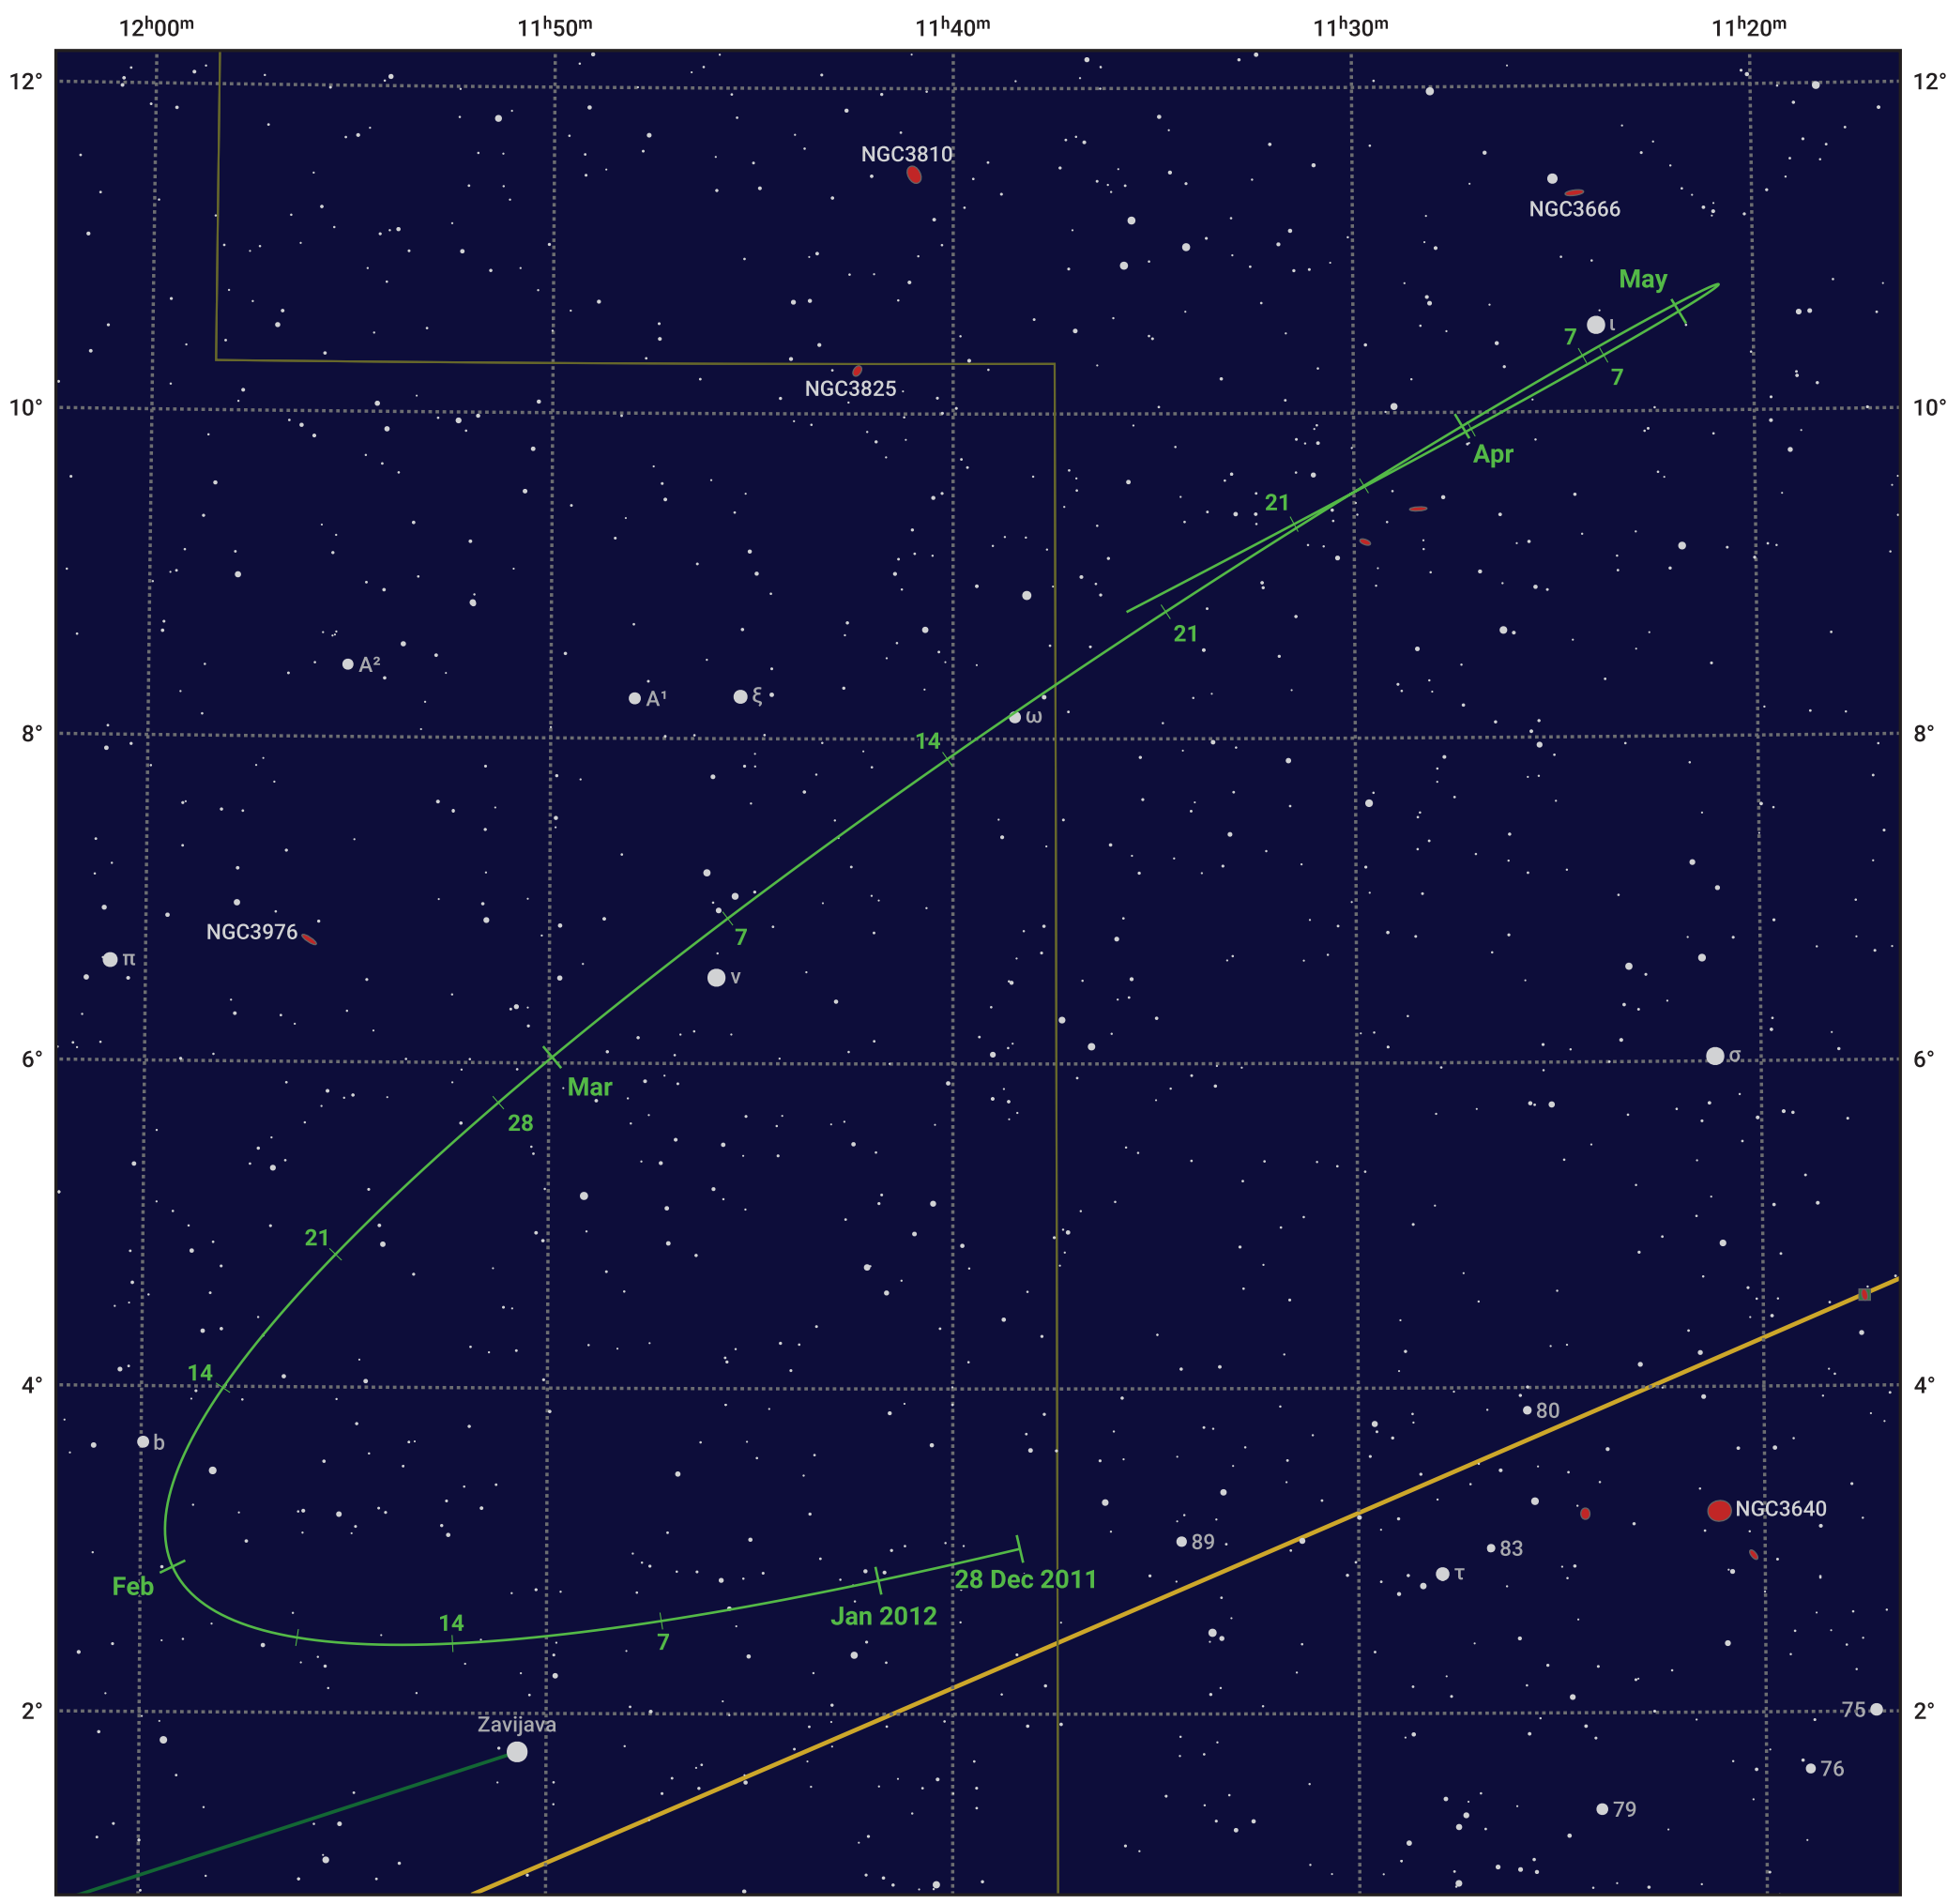

# The path of Asteroid 5 Astraea around opposition on 12 Mar 2012

© Dominic Ford 2011–2024. Date markers placed at midnight UTC. Downloaded from <https://in-the-sky.org>

Magnitude scale: 11.0 10.0 9.0 8.0 7.0 6.0 5.0 4.0 3.0

- Ecliptic Plane
- Galaxy
- Bright nebula
- Open cluster
- ⊕ Globular cluster

Date	Mag	Phase
2012 Jan 1	10.8	95%
2012 Feb 1	10.2	97%
2012 Feb 14	9.9	98%
2012 Mar 1	9.5	100%
2012 Apr 1	9.8	99%
2012 May 1	10.6	96%
2012 May 14	10.9	96%