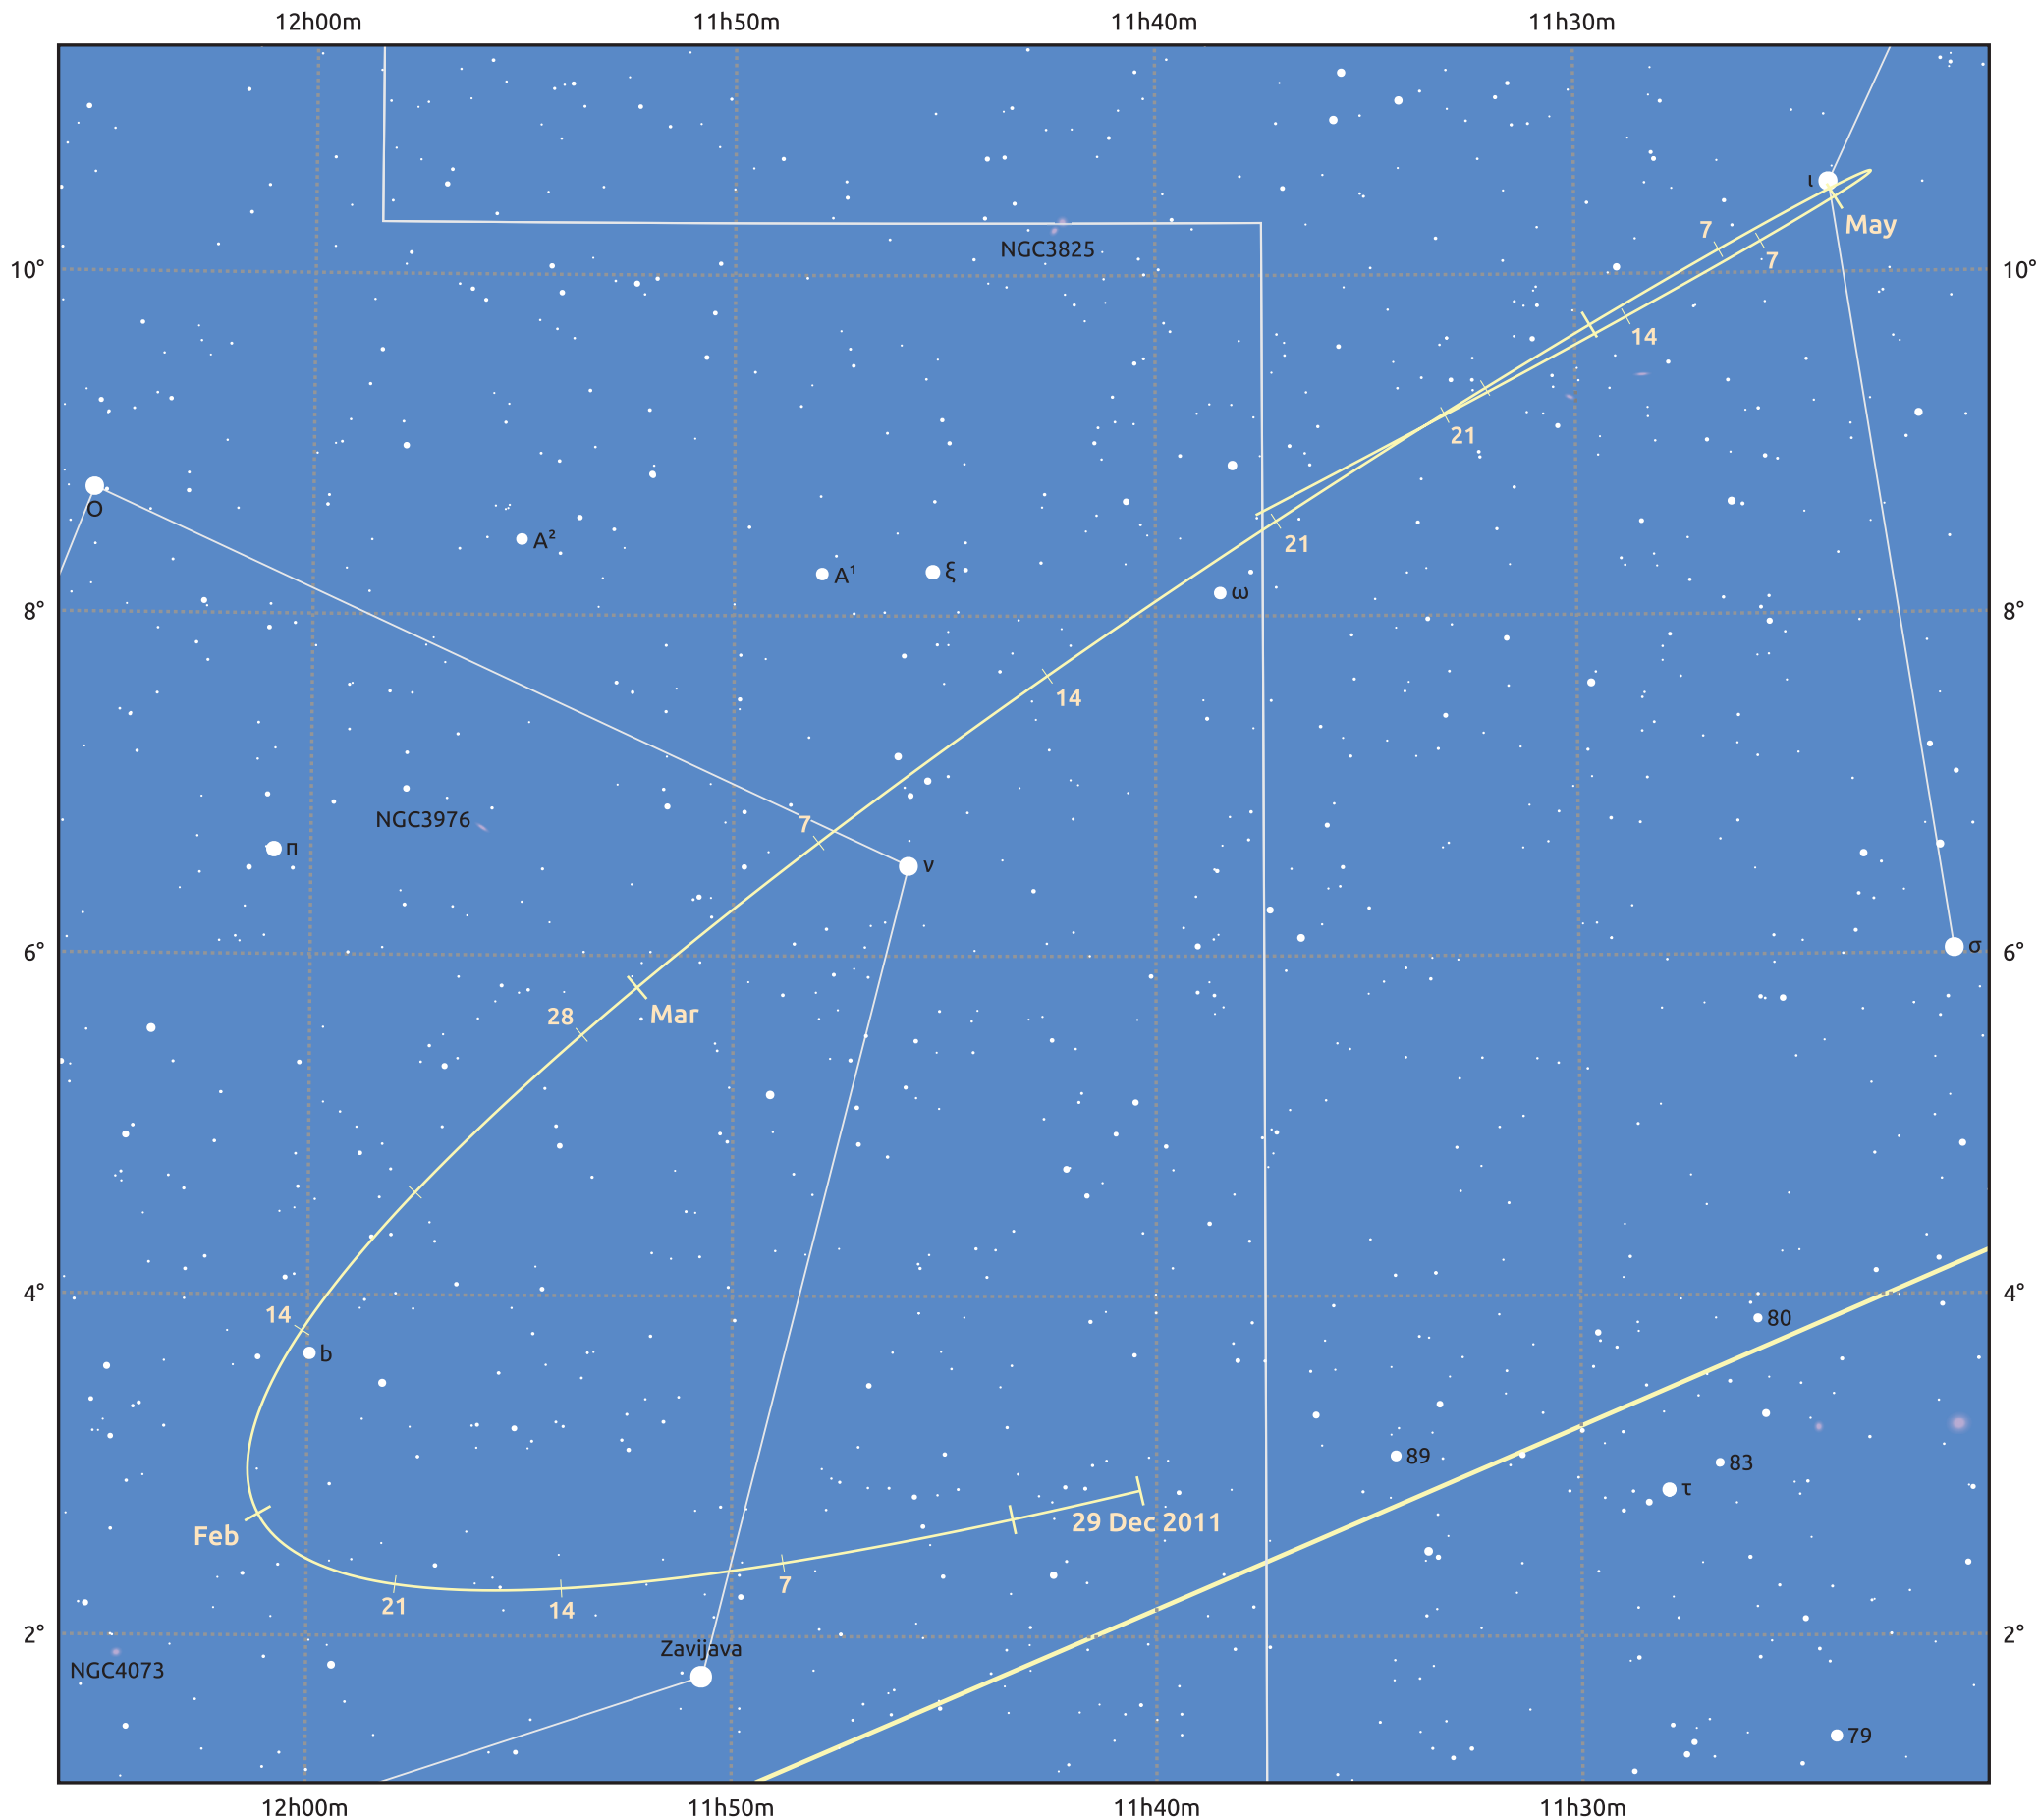

# The path of Asteroid 5 Astraea around opposition on 13 Mar 2012

© Dominic Ford 2011–2025. Date markers placed at midnight UTC. Downloaded from <https://in-the-sky.org>

Magnitude scale: 11.0 10.0 9.0 8.0 7.0 6.0 5.0 4.0 3.0

— Ecliptic Plane

Galaxy    Bright nebula    Open cluster    Globular cluster    Planetary nebula

Date	Mag	Phase
2012 Jan 1	10.8	95%
2012 Feb 1	10.2	97%
2012 Feb 15	9.9	98%
2012 Mar 1	9.5	100%
2012 Apr 1	9.8	99%
2012 May 1	10.6	96%
2012 May 14	10.9	96%