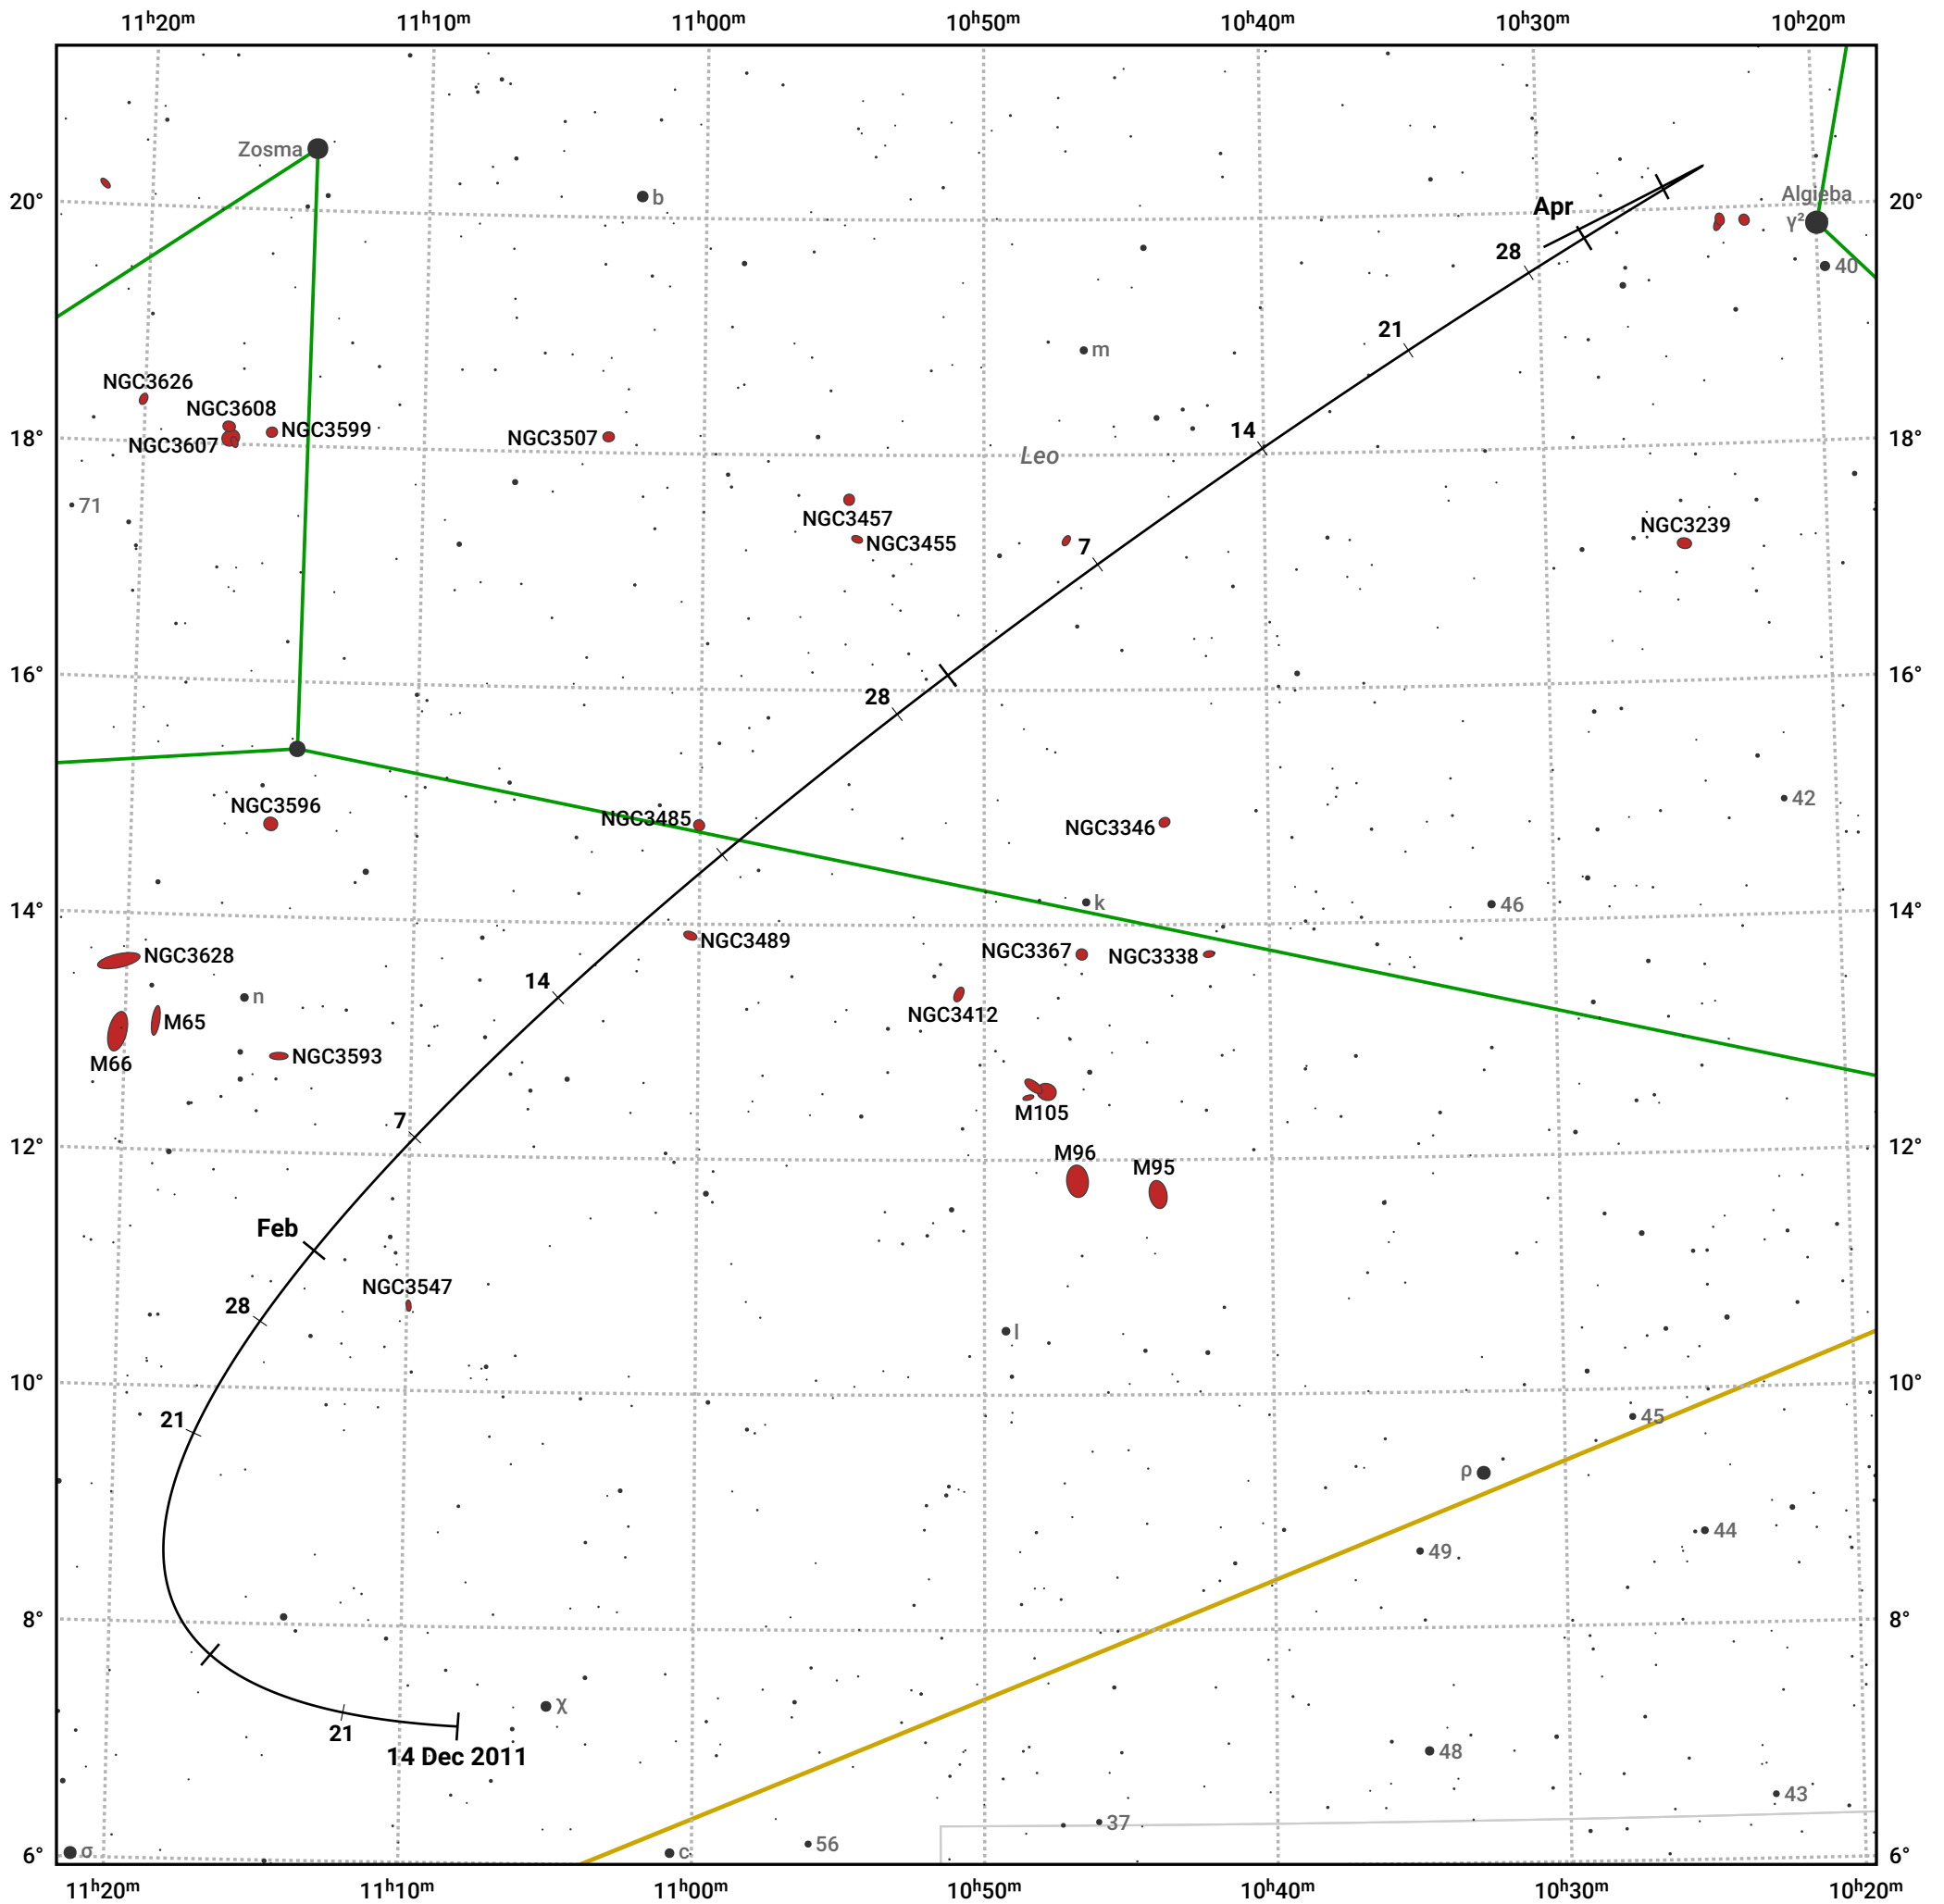

The path of Asteroid 6 Hebe around opposition on 27 Feb 2012

© Dominic Ford 2011–2024. Date markers placed at midnight UTC. Downloaded from <https://in-the-sky.org>

Magnitude scale: 10.0 9.0 8.0 7.0 6.0 5.0 4.0 3.0 2.0

— Ecliptic Plane

Galaxy Bright nebula Open cluster Globular cluster

Date	Mag
2012 Jan 1	10.4
2012 Feb 1	9.8
2012 Feb 12	9.6
2012 Mar 1	9.4
2012 Apr 1	10.1
2012 Apr 26	10.6
2012 May 1	10.7