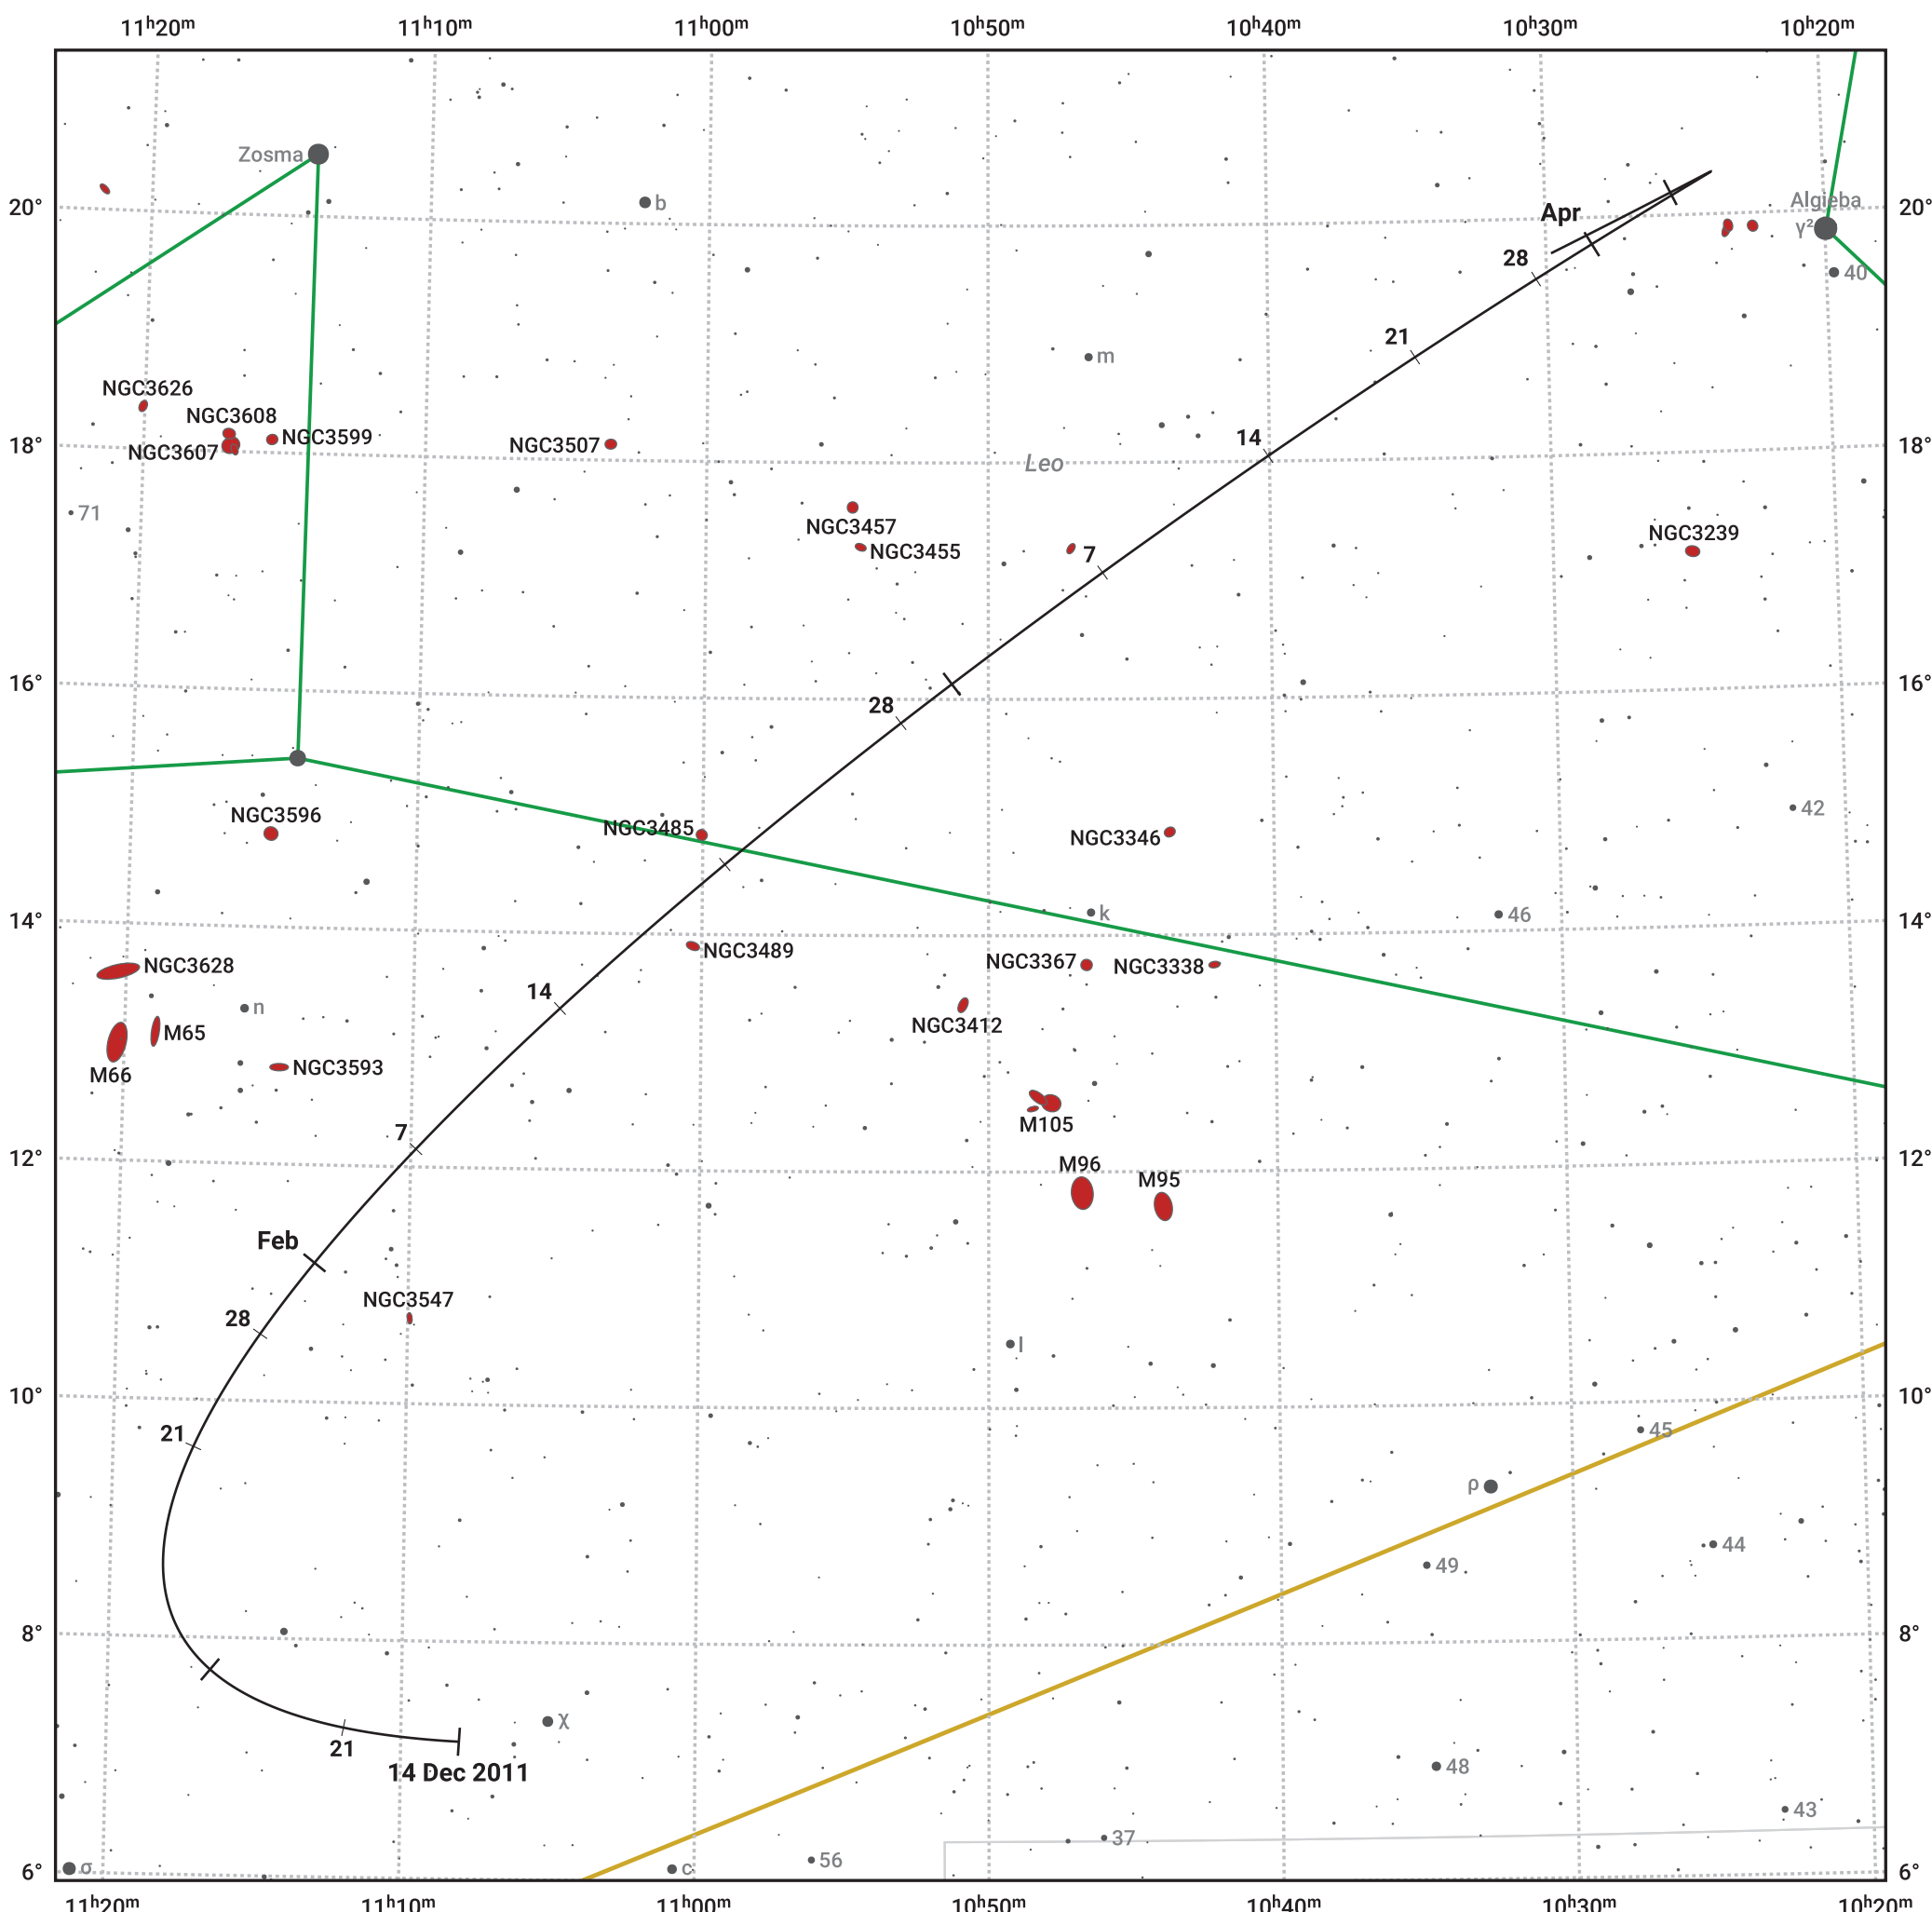

# The path of Asteroid 6 Hebe around opposition on 27 Feb 2012

© Dominic Ford 2011–2024. Date markers placed at midnight UTC. Downloaded from <https://in-the-sky.org>

Magnitude scale: 10.0 9.0 8.0 7.0 6.0 5.0 4.0 3.0 2.0

— Ecliptic Plane

- ▭ Galaxy
- ▭ Bright nebula
- Open cluster
- ⊕ Globular cluster

Date	Mag
2012 Jan 1	10.4
2012 Feb 1	9.8
2012 Feb 12	9.6
2012 Mar 1	9.4
2012 Apr 1	10.1
2012 Apr 26	10.6
2012 May 1	10.7