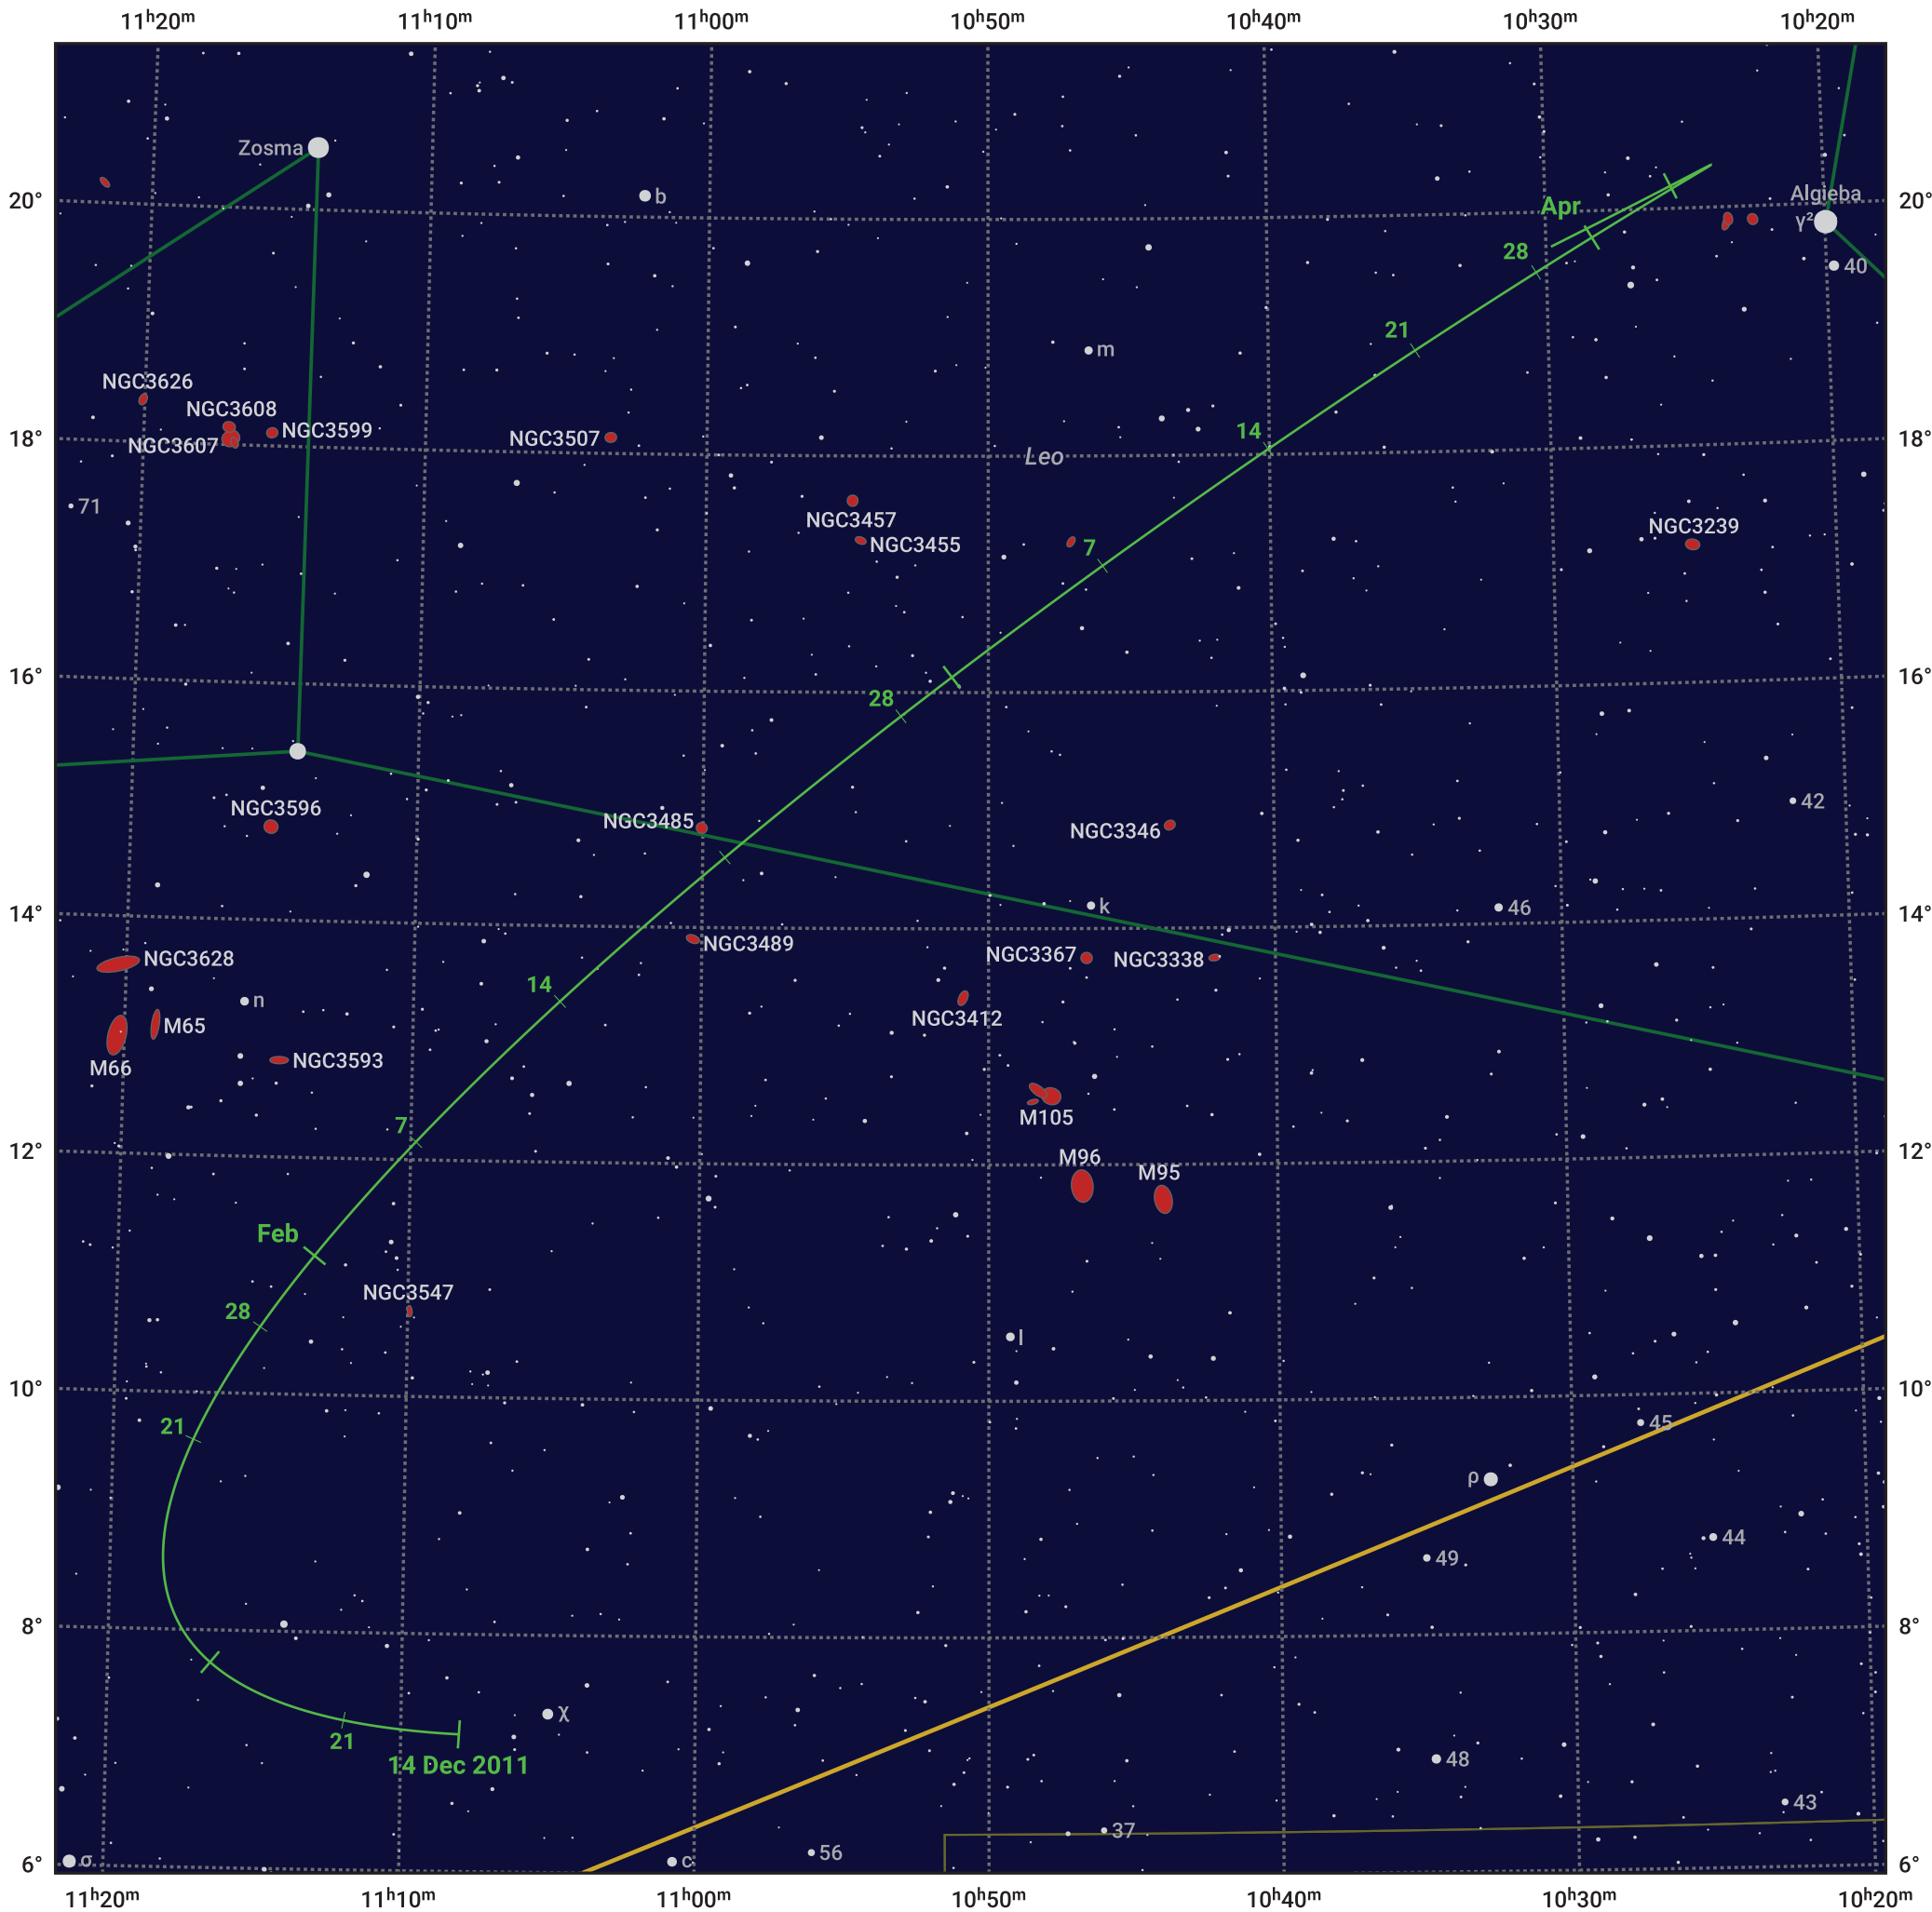

# The path of Asteroid 6 Hebe around opposition on 27 Feb 2012

© Dominic Ford 2011–2024. Date markers placed at midnight UTC. Downloaded from <https://in-the-sky.org>

Magnitude scale: 10.0 9.0 8.0 7.0 6.0 5.0 4.0 3.0 2.0

— Ecliptic Plane

- Galaxy
- Bright nebula
- Open cluster
- ⊕ Globular cluster

Date	Mag
2012 Jan 1	10.4
2012 Feb 1	9.8
2012 Feb 12	9.6
2012 Mar 1	9.4
2012 Apr 1	10.1
2012 Apr 26	10.6
2012 May 1	10.7