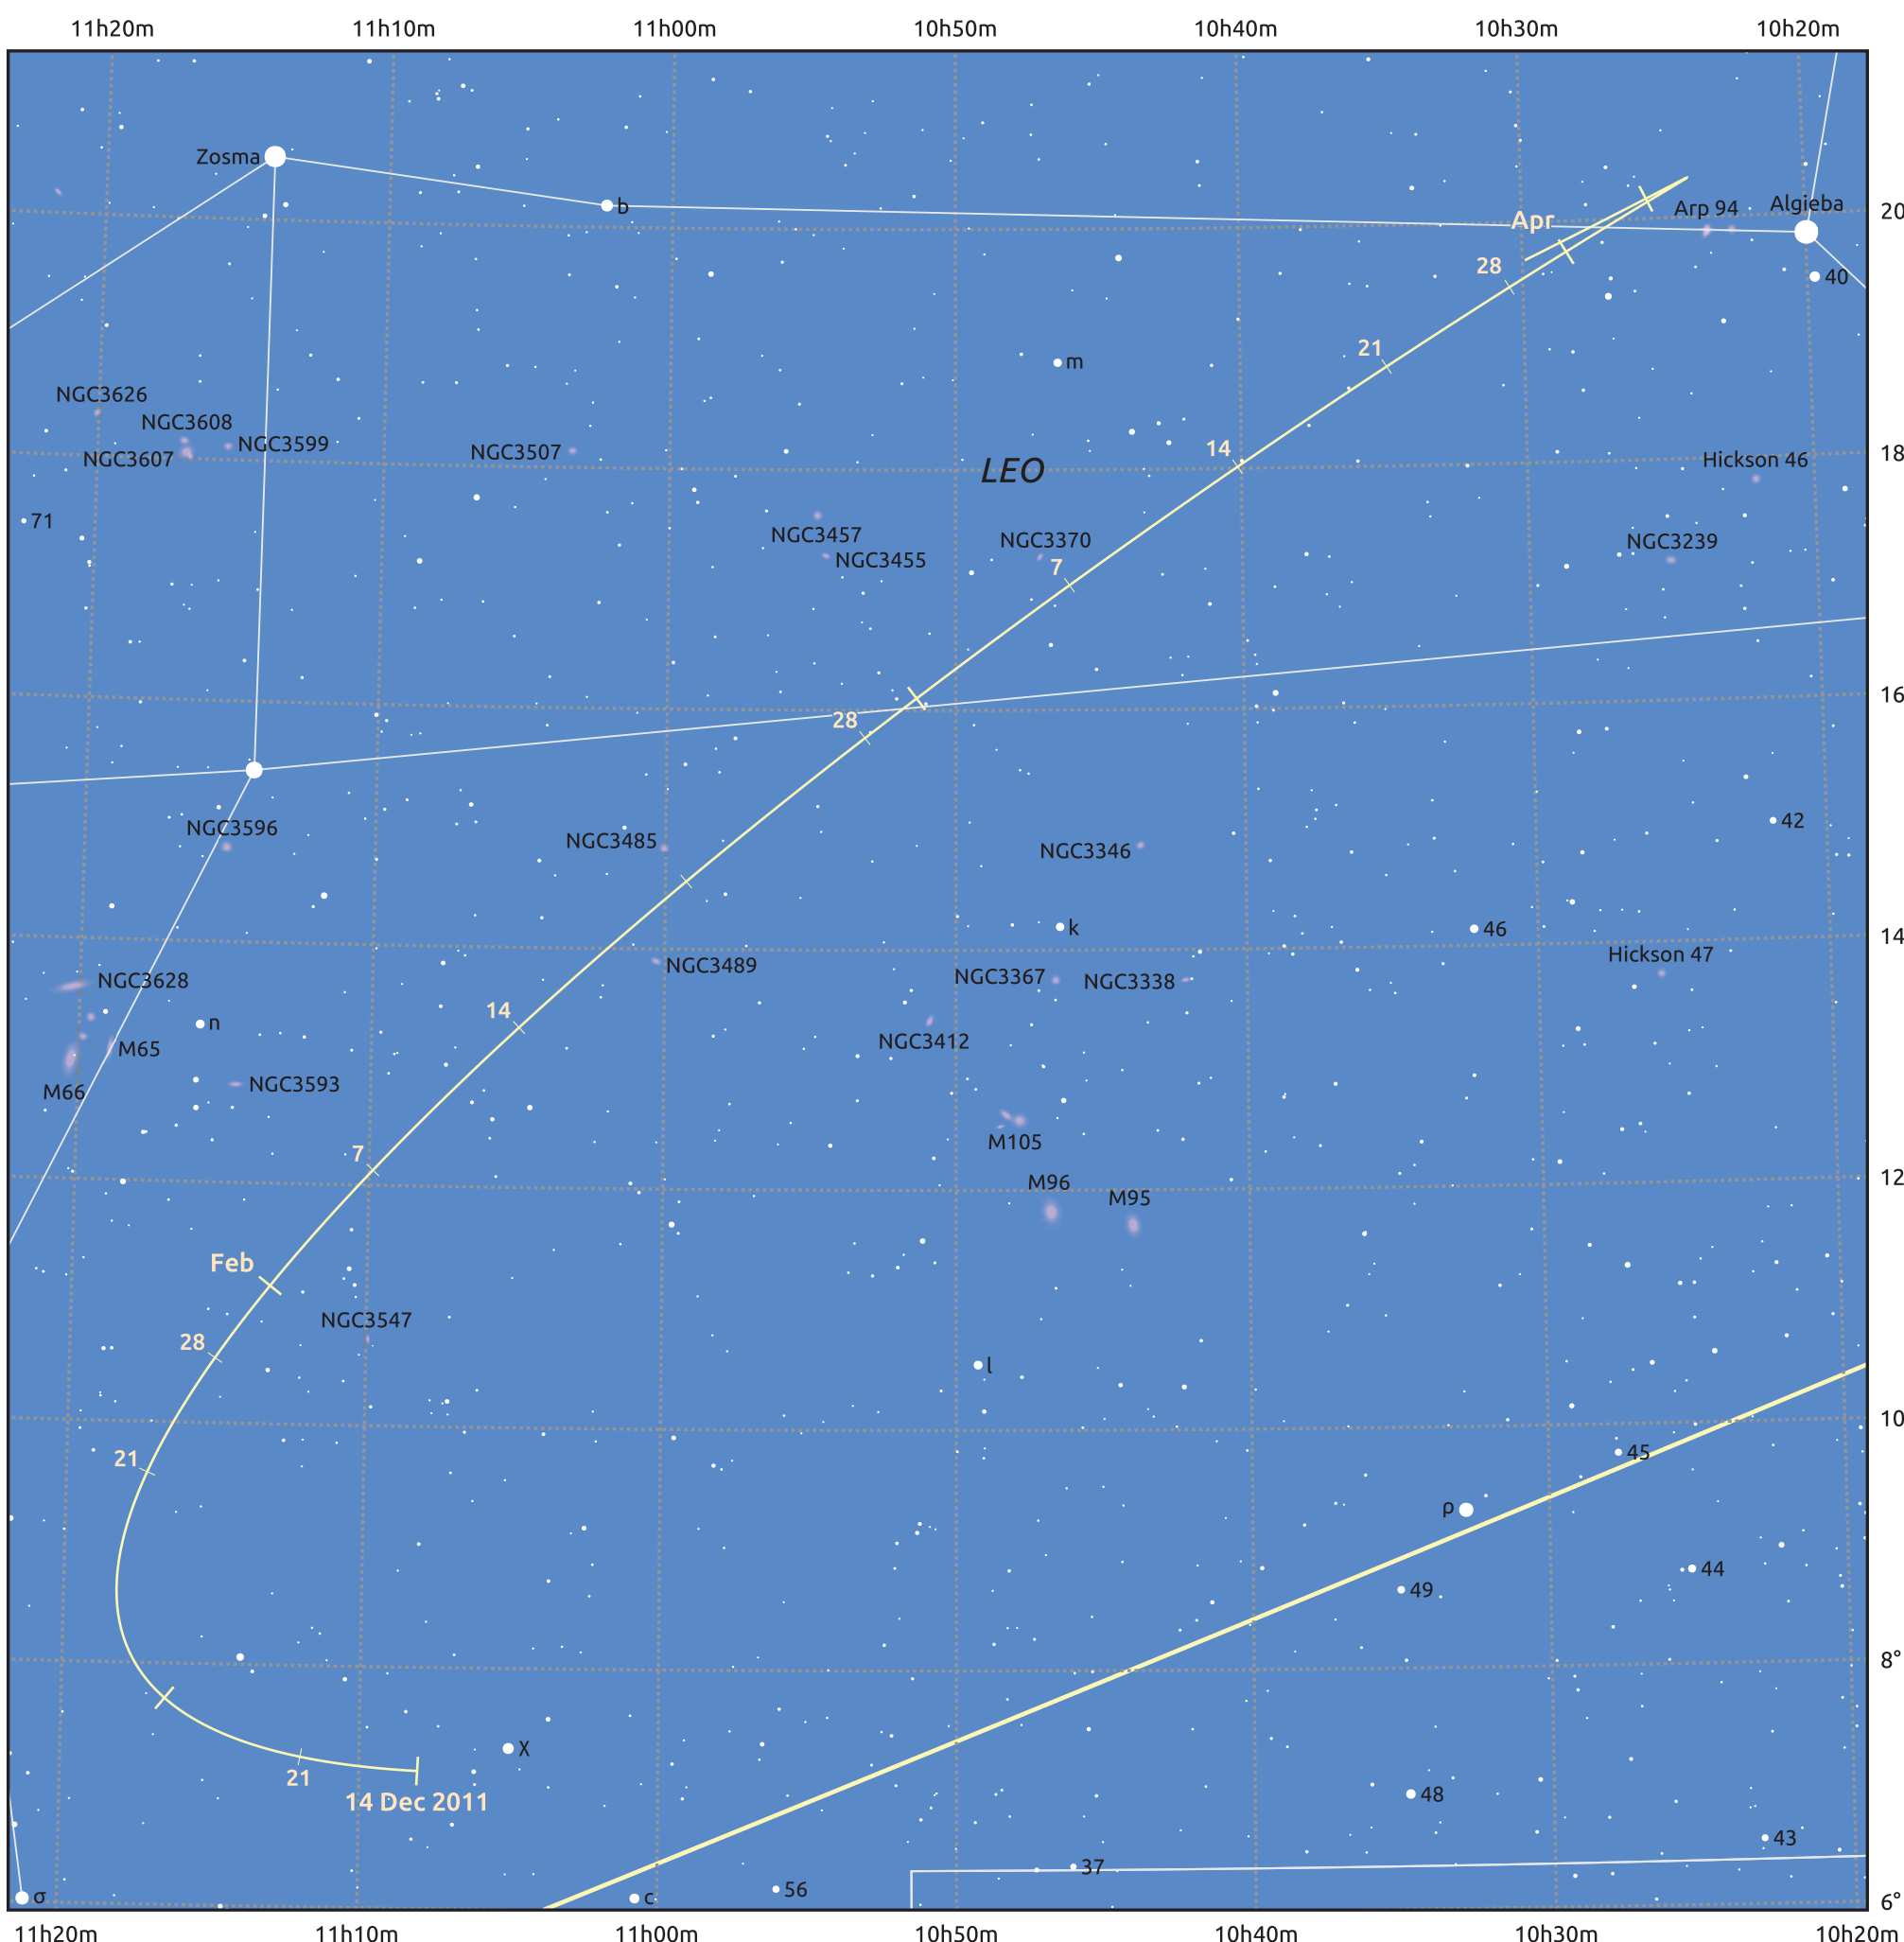

# The path of Asteroid 6 Hebe around opposition on 27 Feb 2012

© Dominic Ford 2011–2025. Date markers placed at midnight UTC. Downloaded from <https://in-the-sky.org>

Magnitude scale: 10.0 9.0 8.0 7.0 6.0 5.0 4.0 3.0 2.0

Ecliptic Plane

Galaxy Bright nebula Open cluster Globular cluster Planetary nebula

Date	Mag
2012 Jan 1	10.4
2012 Feb 1	9.8
2012 Feb 12	9.6
2012 Mar 1	9.4
2012 Apr 1	10.1
2012 Apr 26	10.6
2012 May 1	10.7