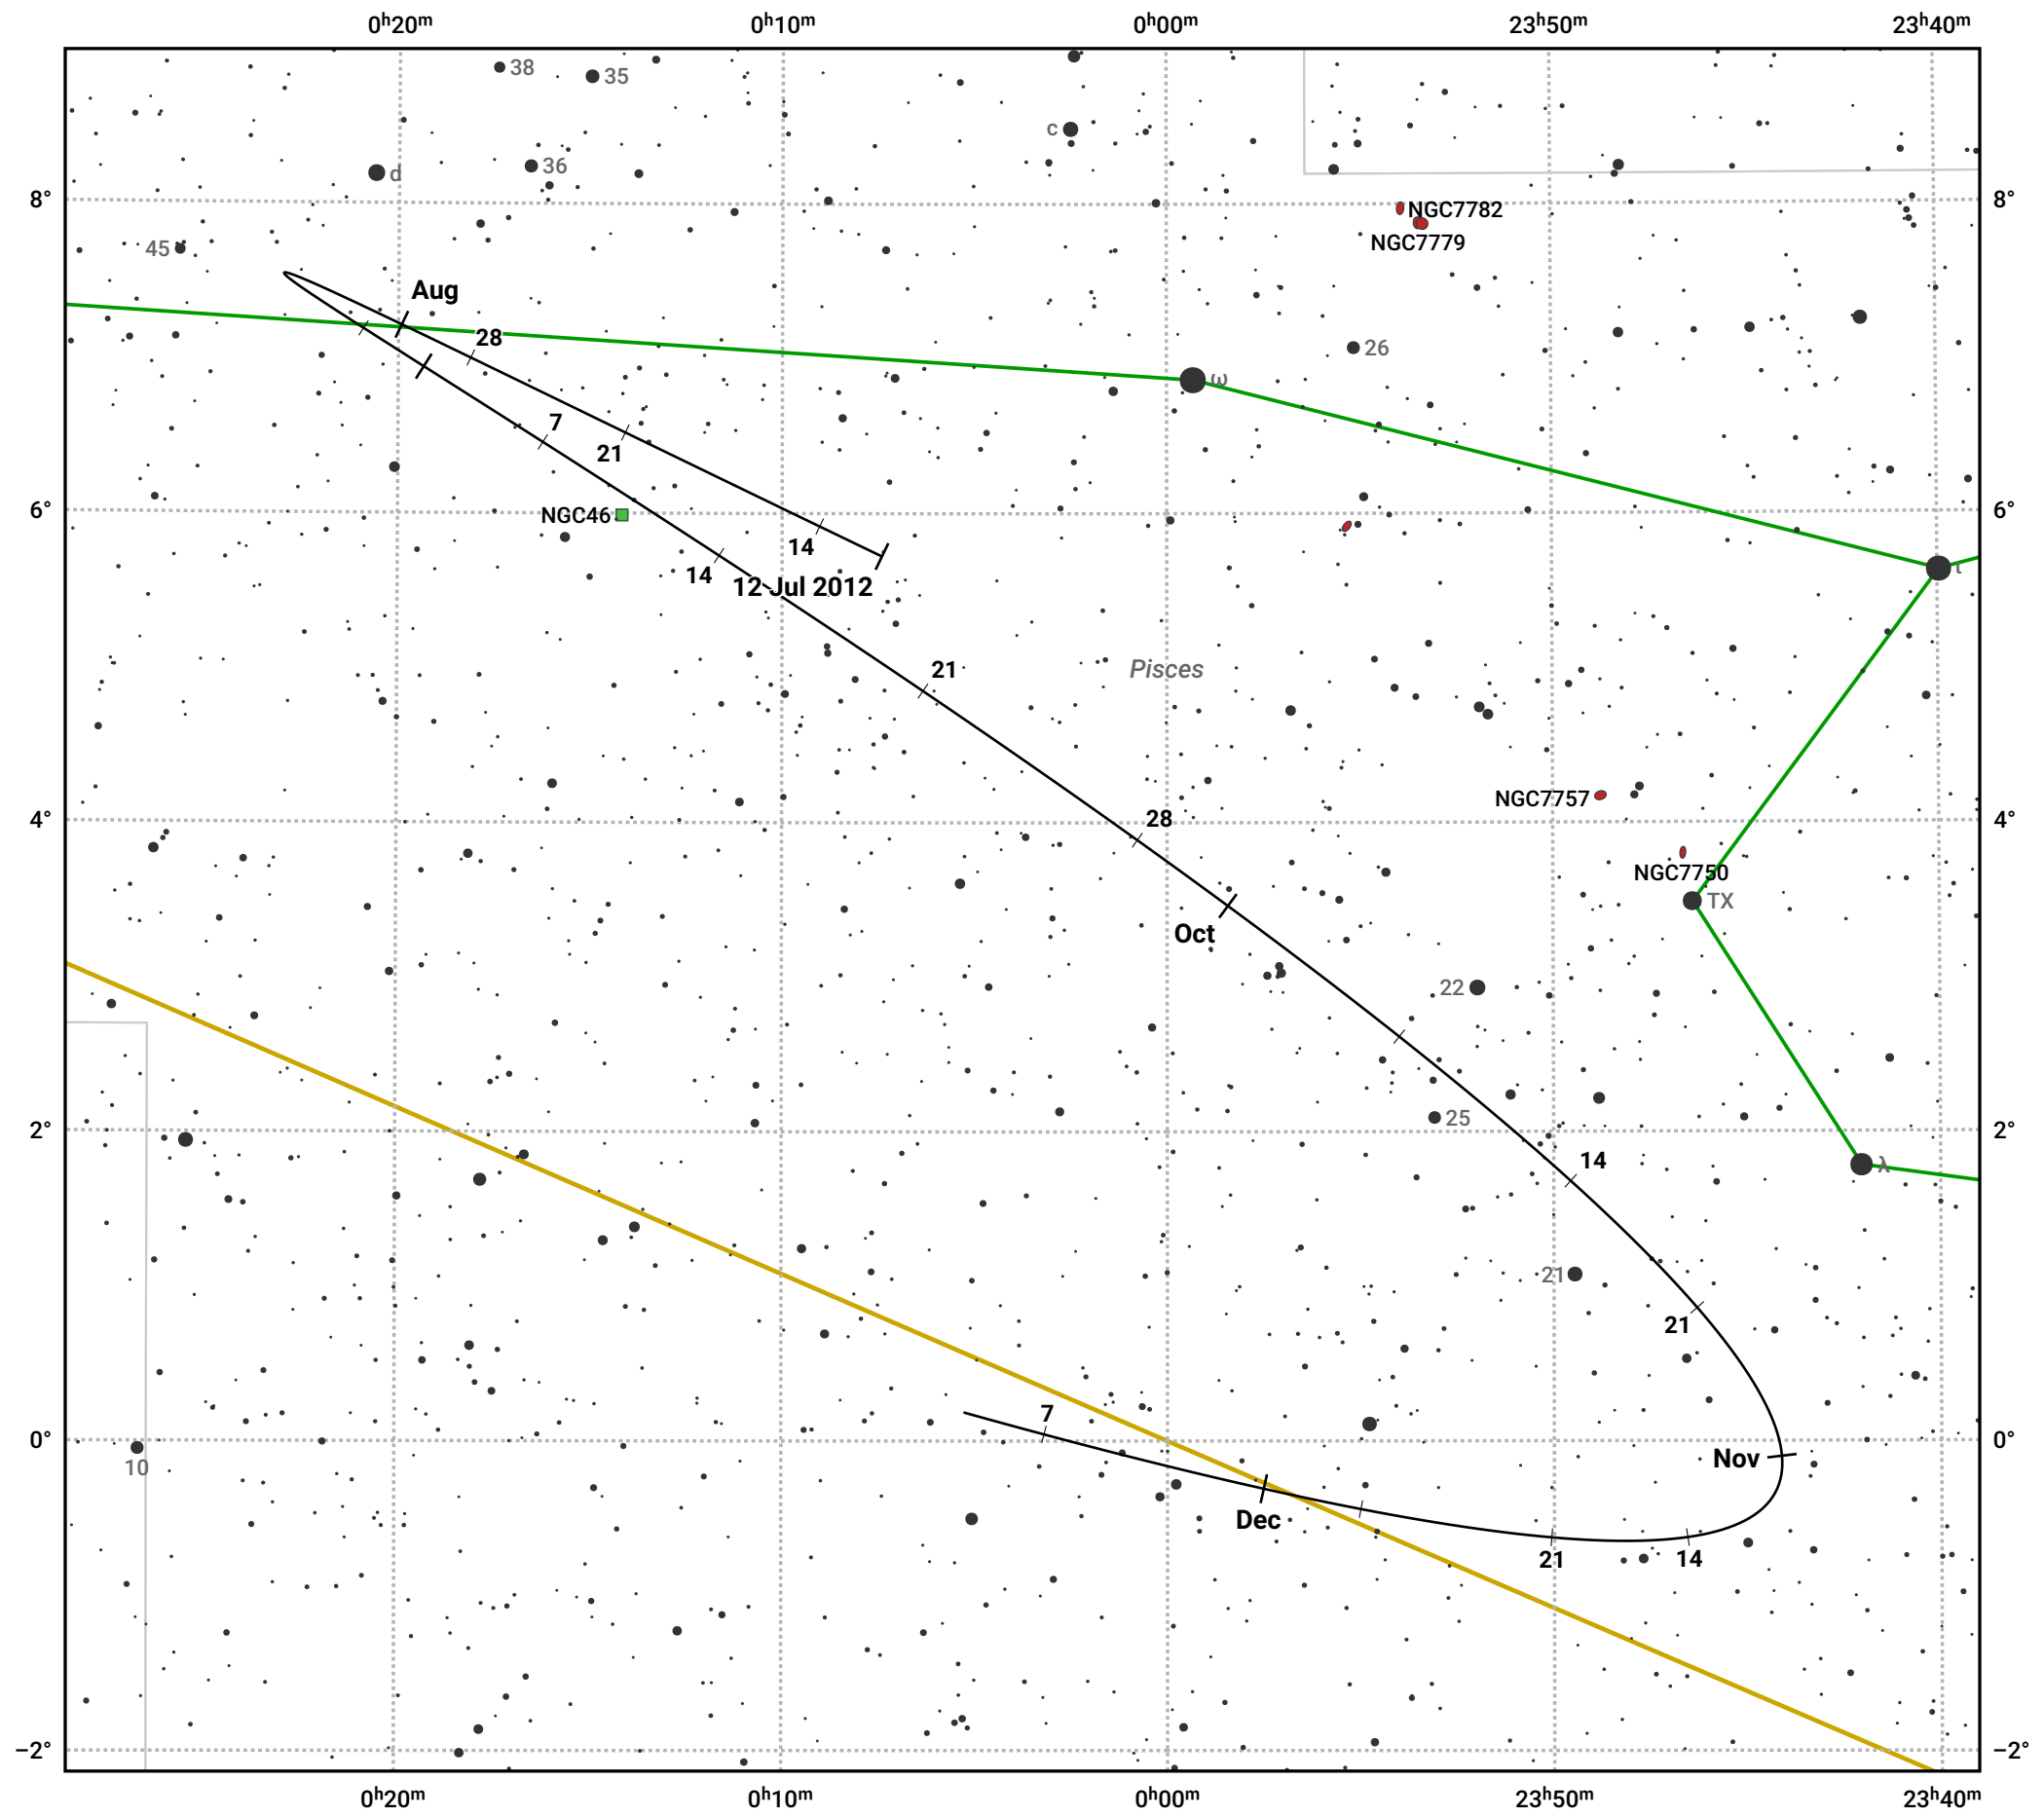

The path of Asteroid 79 Eurynome around opposition on 25 Sep 2012

© Dominic Ford 2011–2024. Date markers placed at midnight UTC. Downloaded from <https://in-the-sky.org>

Magnitude scale: · 11.0 · 10.0 · 9.0 · 8.0 · 7.0 · 6.0 ● 5.0 ● 4.0

— Ecliptic Plane

● Galaxy ■ Bright nebula ● Open cluster ⊕ Globular cluster

Date	Mag	Phase
2012 Aug 1	11.4	96%
2012 Aug 22	10.8	98%
2012 Sep 1	10.5	99%
2012 Sep 22	9.8	100%
2012 Oct 1	9.9	100%
2012 Nov 1	10.7	97%
2012 Nov 8	10.8	96%
2012 Dec 1	11.3	94%