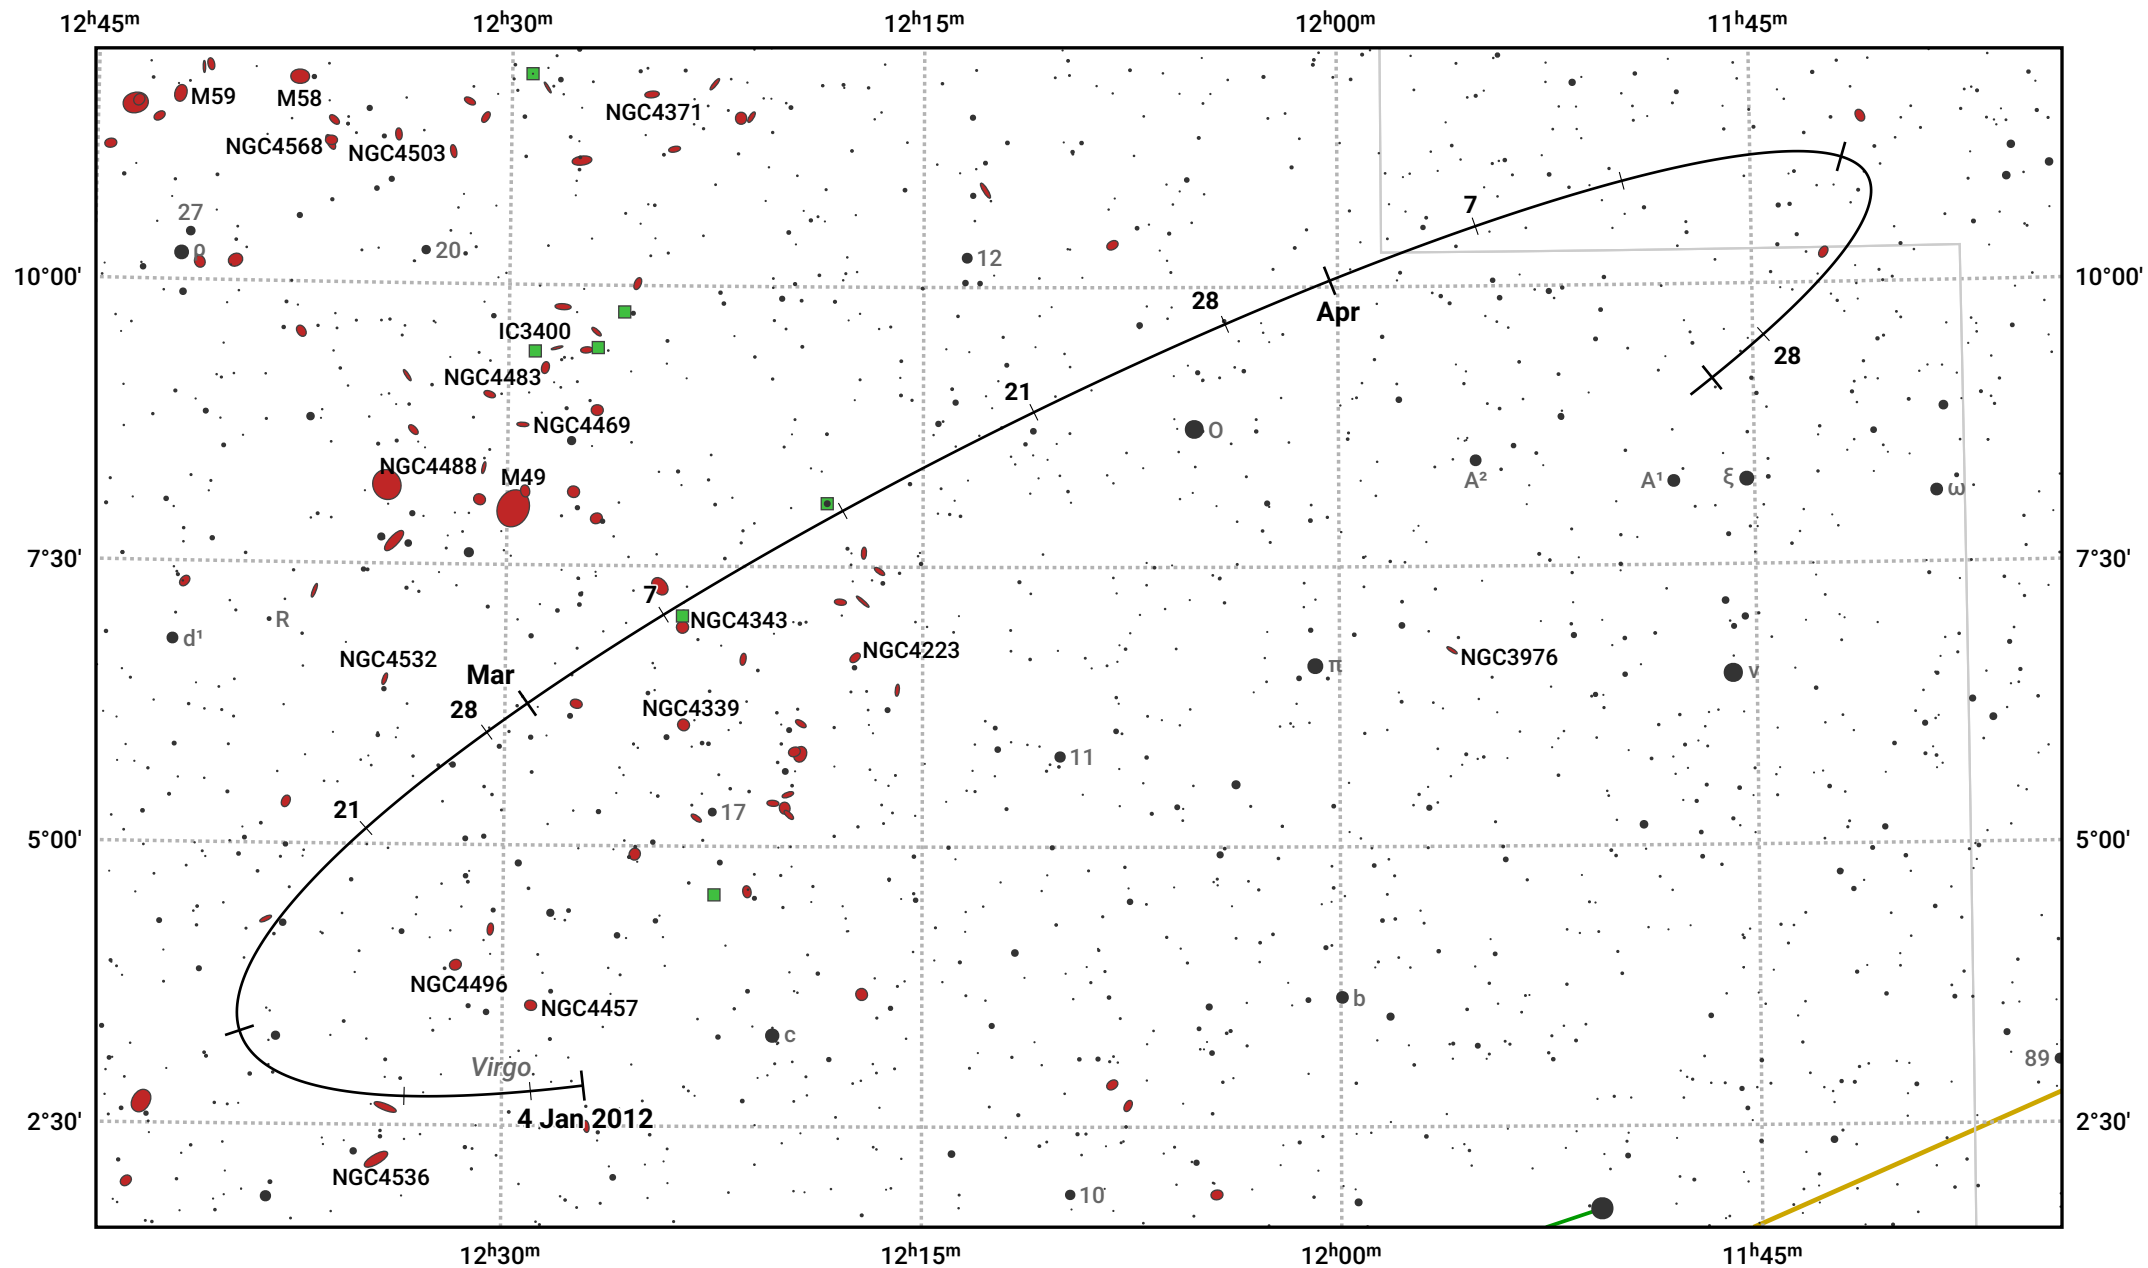

The path of Asteroid 8 Flora around opposition on 19 Mar 2012

© Dominic Ford 2011–2024. Date markers placed at midnight UTC. Downloaded from <https://in-the-sky.org>

Magnitude scale: 11.0 10.0 9.0 8.0 7.0 6.0 5.0 4.0 3.0

— Ecliptic Plane

Galaxy Bright nebula Open cluster Globular cluster

Date	Mag	Phase
2012 Feb 1	10.7	97%
2012 Feb 28	10.1	99%
2012 Mar 1	10.1	99%
2012 Apr 1	10.0	100%
2012 May 1	10.7	98%
2012 May 20	11.1	96%
2012 Jun 1	11.3	96%