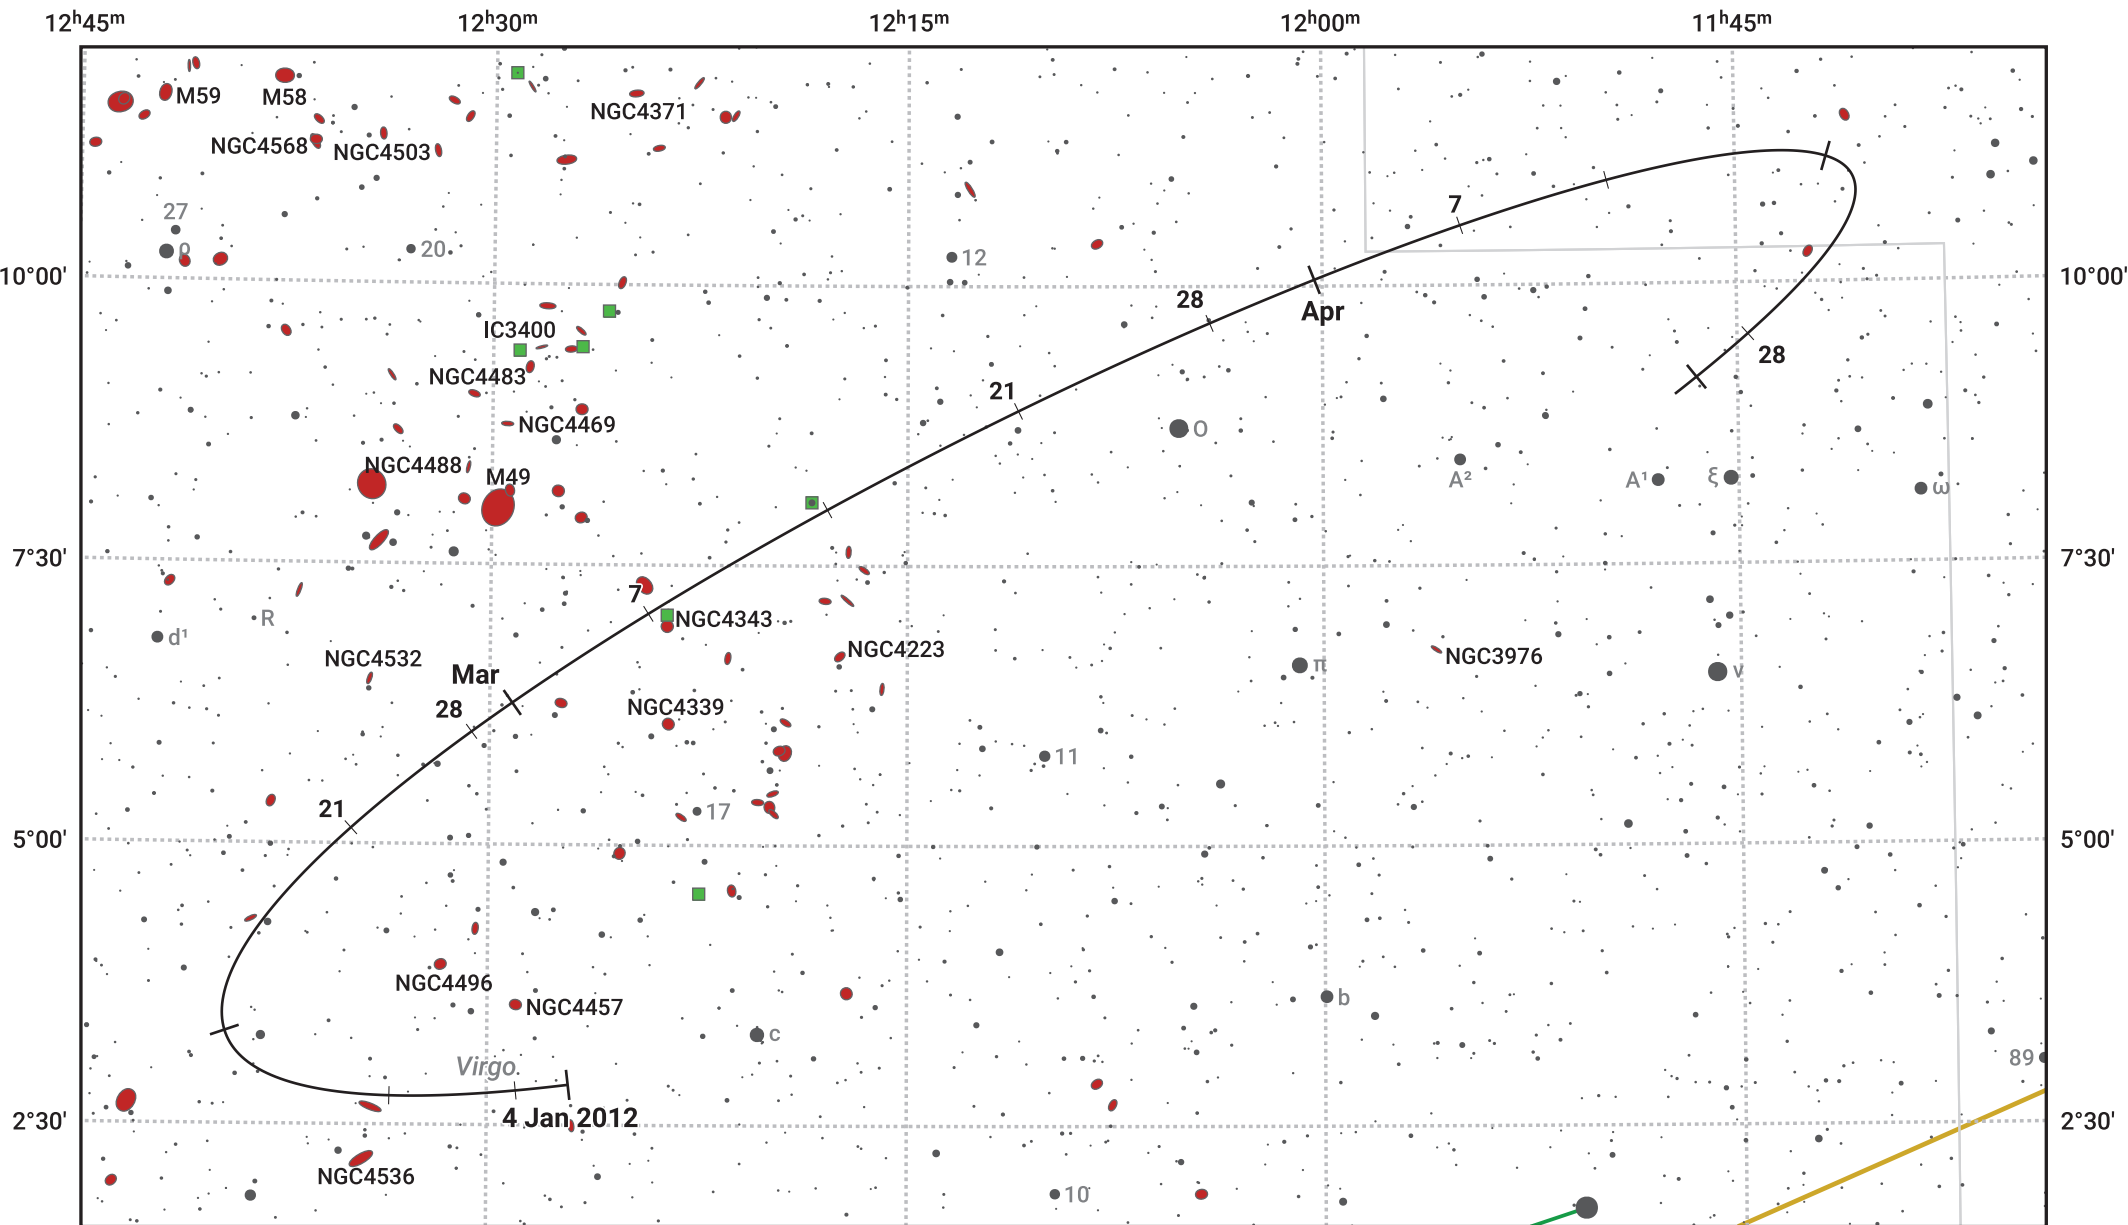

The path of Asteroid 8 Flora around opposition on 19 Mar 2012

© Dominic Ford 2011–2024. Date markers placed at midnight UTC. Downloaded from <https://in-the-sky.org>

Magnitude scale: 11.0 10.0 9.0 8.0 7.0 6.0 5.0 4.0 3.0

— Ecliptic Plane

Galaxy Bright nebula Open cluster Globular cluster

Date	Mag	Phase
2012 Feb 1	10.7	97%
2012 Feb 28	10.1	99%
2012 Mar 1	10.1	99%
2012 Apr 1	10.0	100%
2012 May 1	10.7	98%
2012 May 20	11.1	96%
2012 Jun 1	11.3	96%