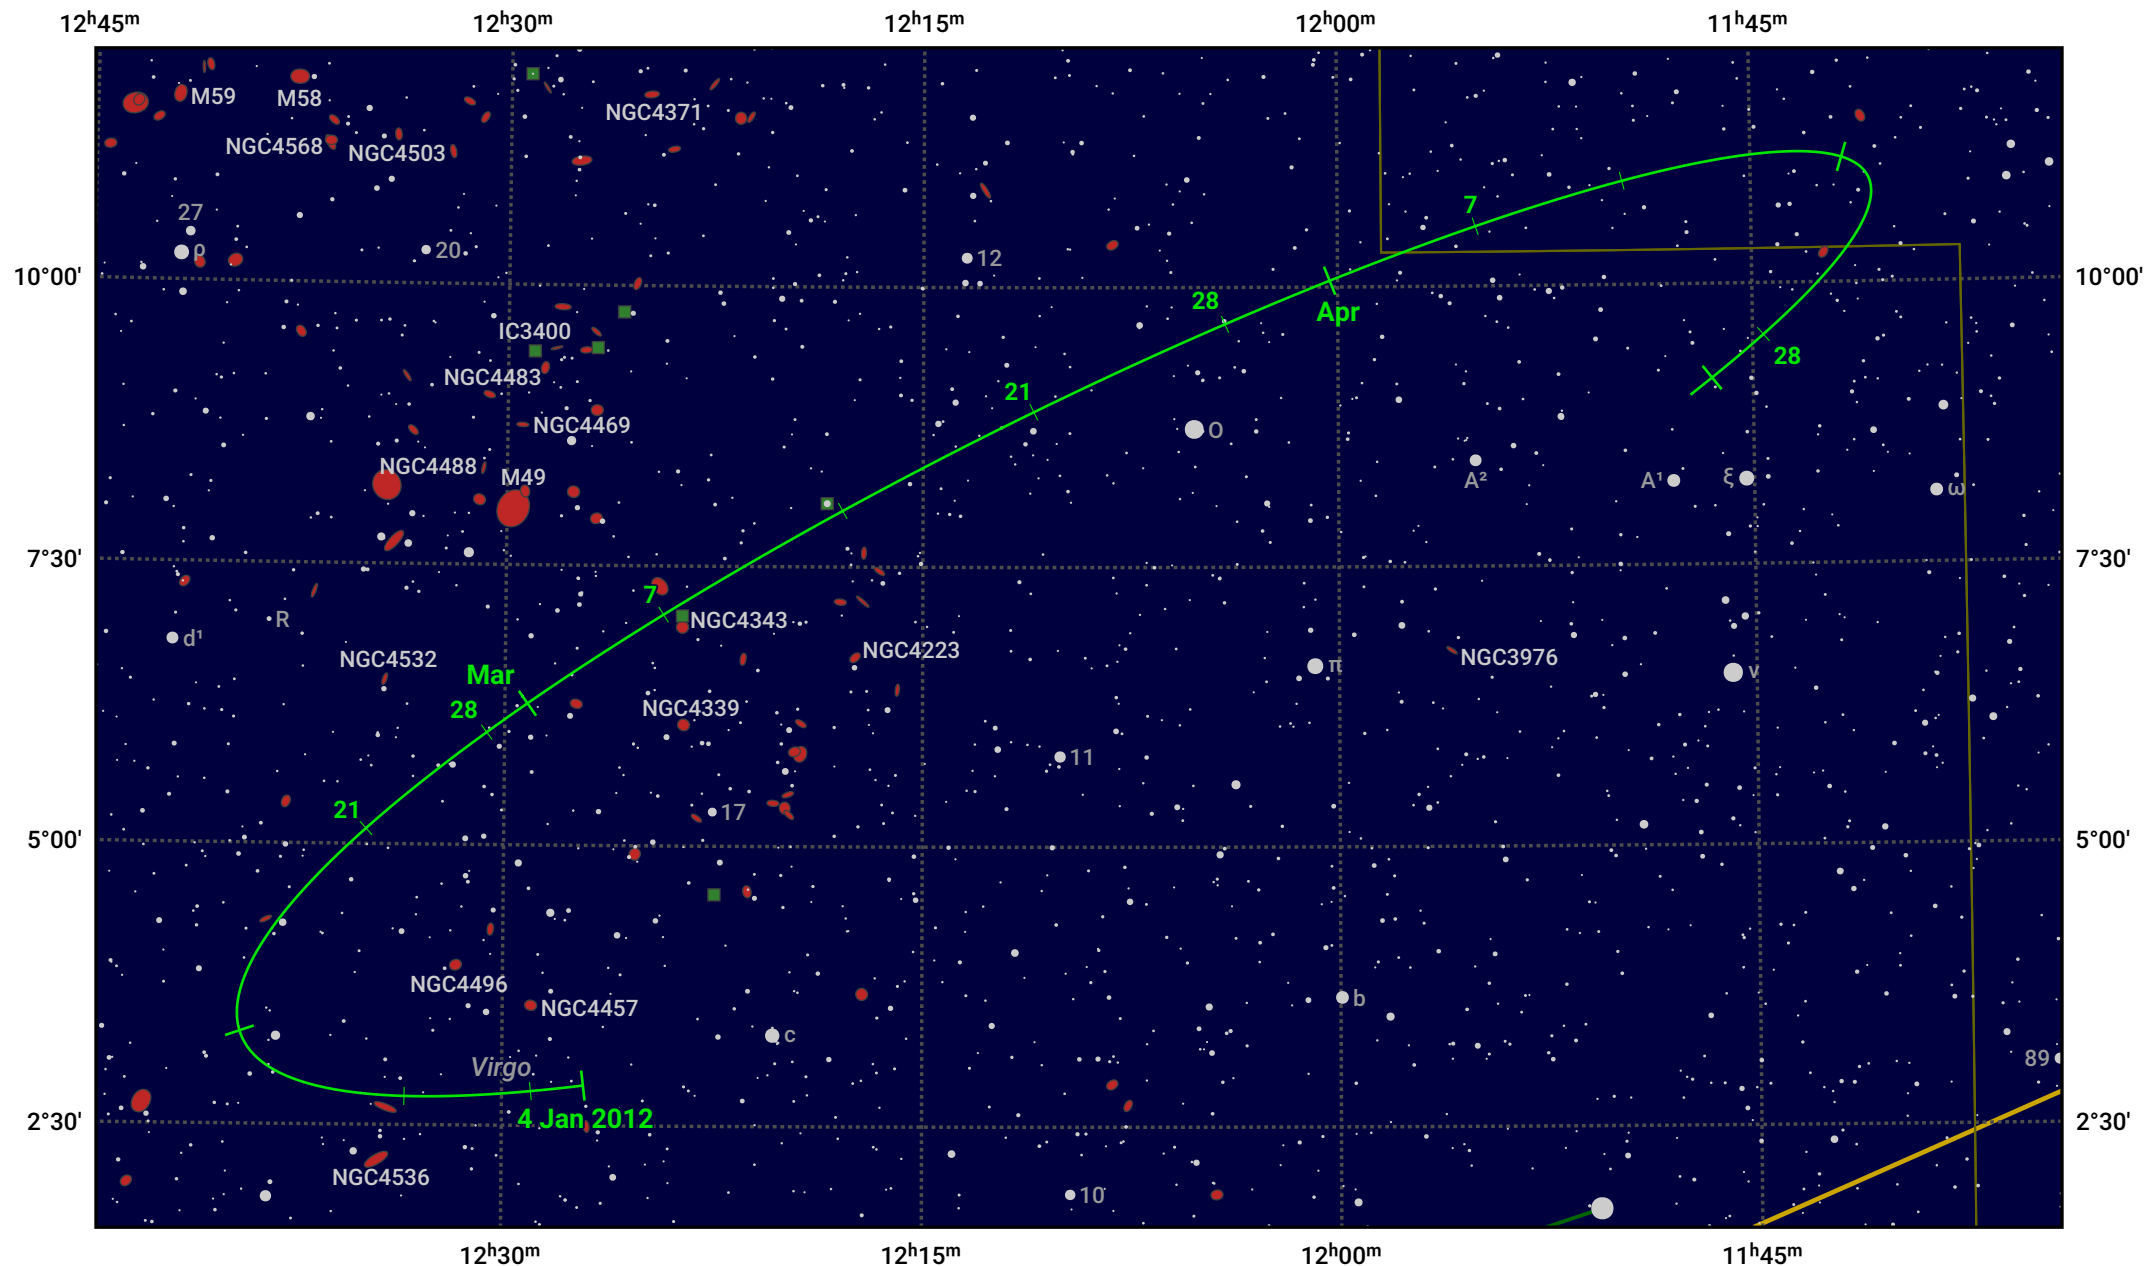

The path of Asteroid 8 Flora around opposition on 19 Mar 2012

© Dominic Ford 2011–2024. Date markers placed at midnight UTC. Downloaded from <https://in-the-sky.org>

Magnitude scale: 11.0 10.0 9.0 8.0 7.0 6.0 5.0 4.0 3.0

— Ecliptic Plane

Galaxy Bright nebula Open cluster Globular cluster

Date	Mag	Phase
2012 Feb 1	10.7	97%
2012 Feb 28	10.1	99%
2012 Mar 1	10.1	99%
2012 Apr 1	10.0	100%
2012 May 1	10.7	98%
2012 May 20	11.1	96%
2012 Jun 1	11.3	96%