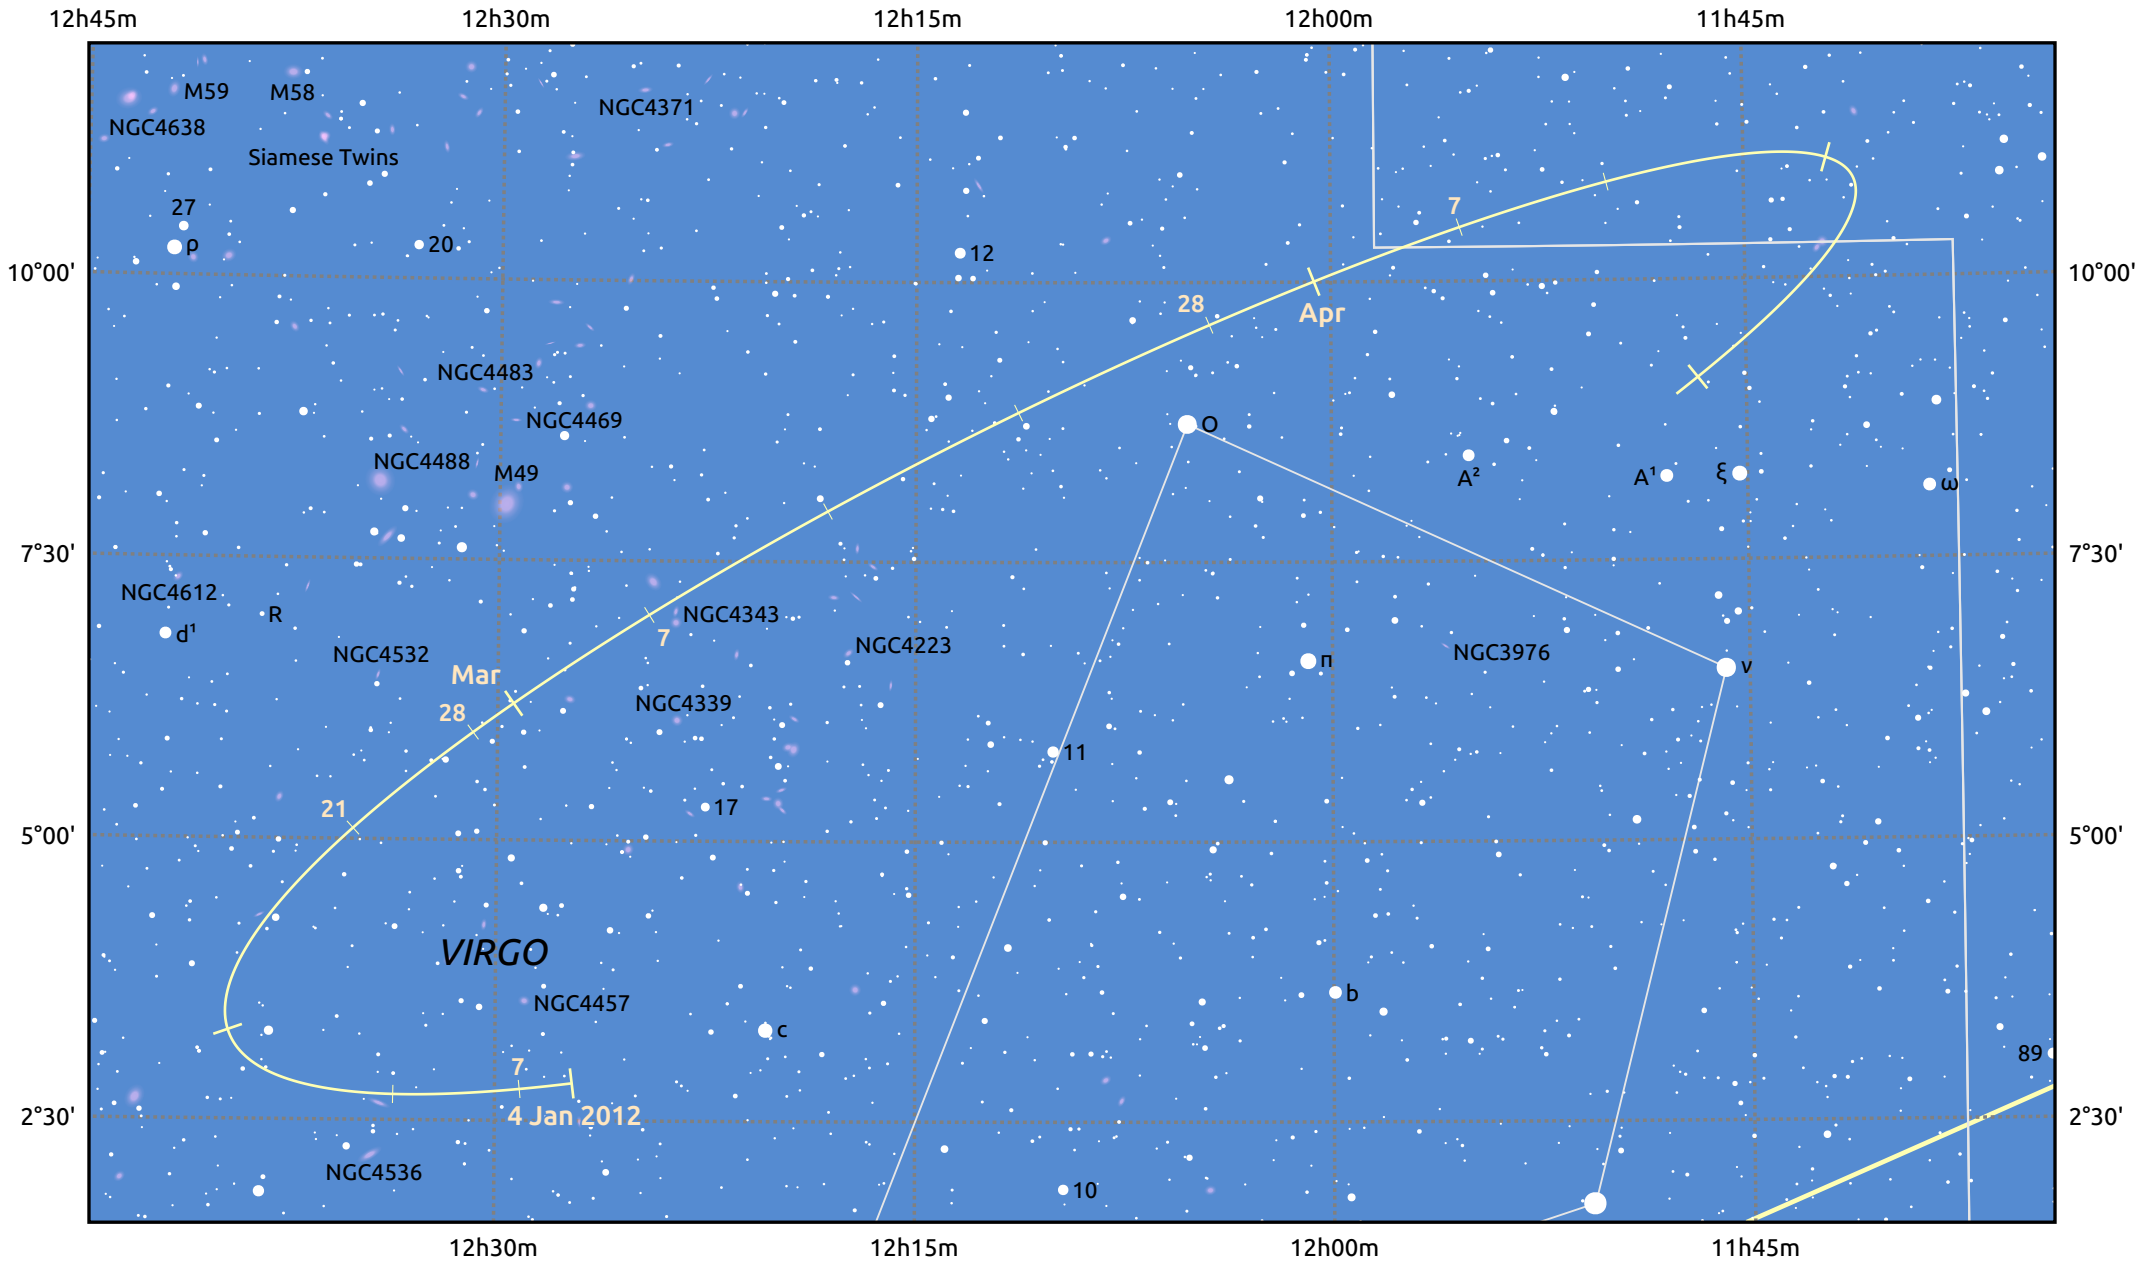

# The path of Asteroid 8 Flora around opposition on 19 Mar 2012

© Dominic Ford 2011–2025. Date markers placed at midnight UTC. Downloaded from <https://in-the-sky.org>

Magnitude scale: 11.0 10.0 9.0 8.0 7.0 6.0 5.0 4.0 3.0

Ecliptic Plane

Galaxy Bright nebula Open cluster Globular cluster Planetary nebula

Date	Mag	Phase
2012 Feb 1	10.7	97%
2012 Feb 28	10.1	99%
2012 Mar 1	10.1	99%
2012 Apr 1	10.0	100%
2012 May 1	10.7	98%
2012 May 20	11.1	96%
2012 Jun 1	11.3	96%