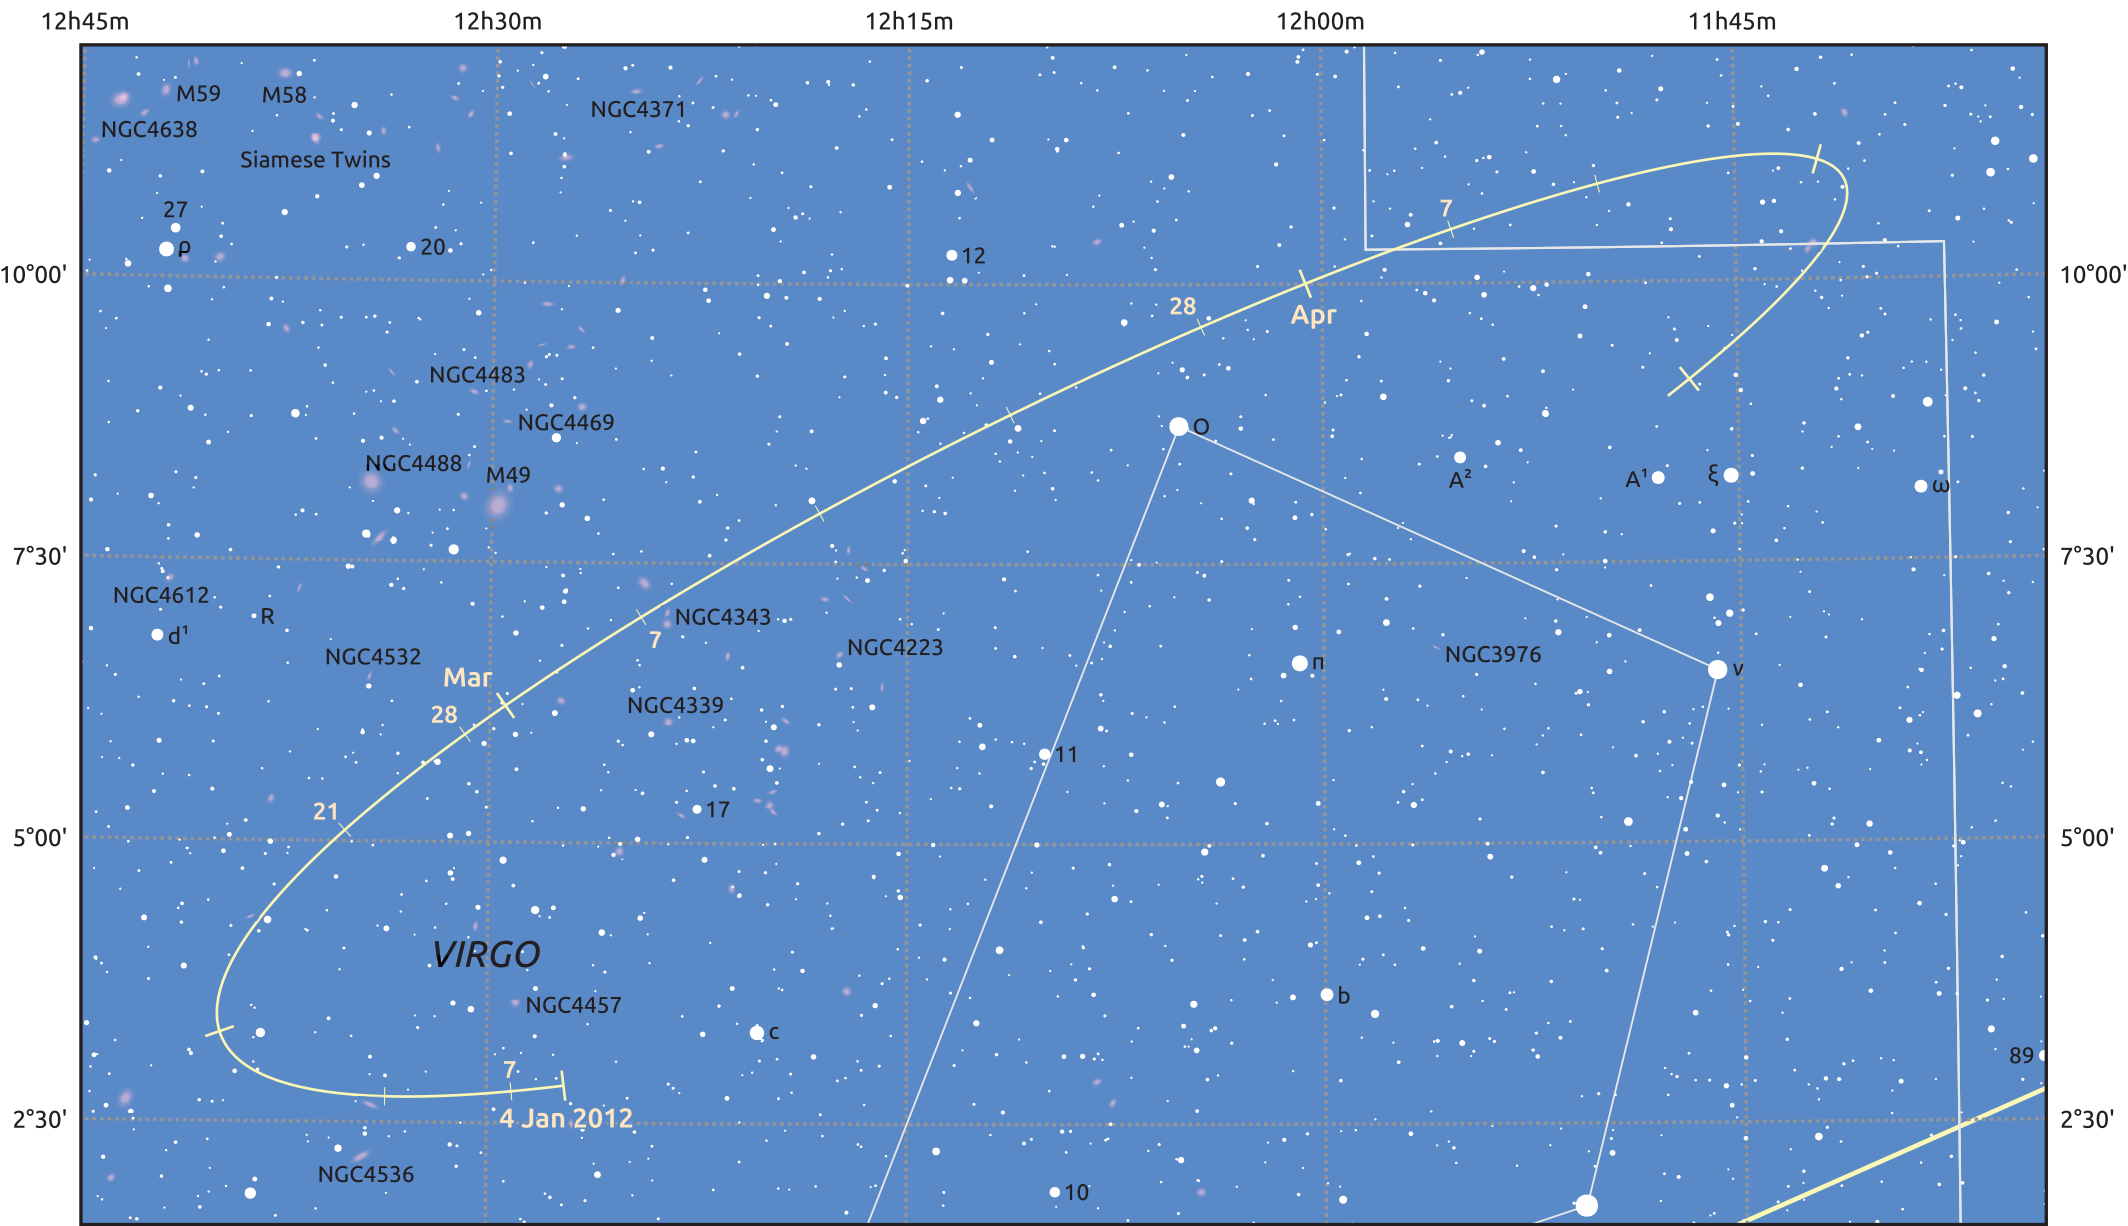

The path of Asteroid 8 Flora around opposition on 19 Mar 2012

© Dominic Ford 2011–2025. Date markers placed at midnight UTC. Downloaded from <https://in-the-sky.org>

Magnitude scale: 11.0 10.0 9.0 8.0 7.0 6.0 5.0 4.0 3.0

— Ecliptic Plane

Galaxy Bright nebula Open cluster Globular cluster Planetary nebula

Date	Mag	Phase
2012 Feb 1	10.7	97%
2012 Feb 28	10.1	99%
2012 Mar 1	10.1	99%
2012 Apr 1	10.0	100%
2012 May 1	10.7	98%
2012 May 20	11.1	96%
2012 Jun 1	11.3	96%