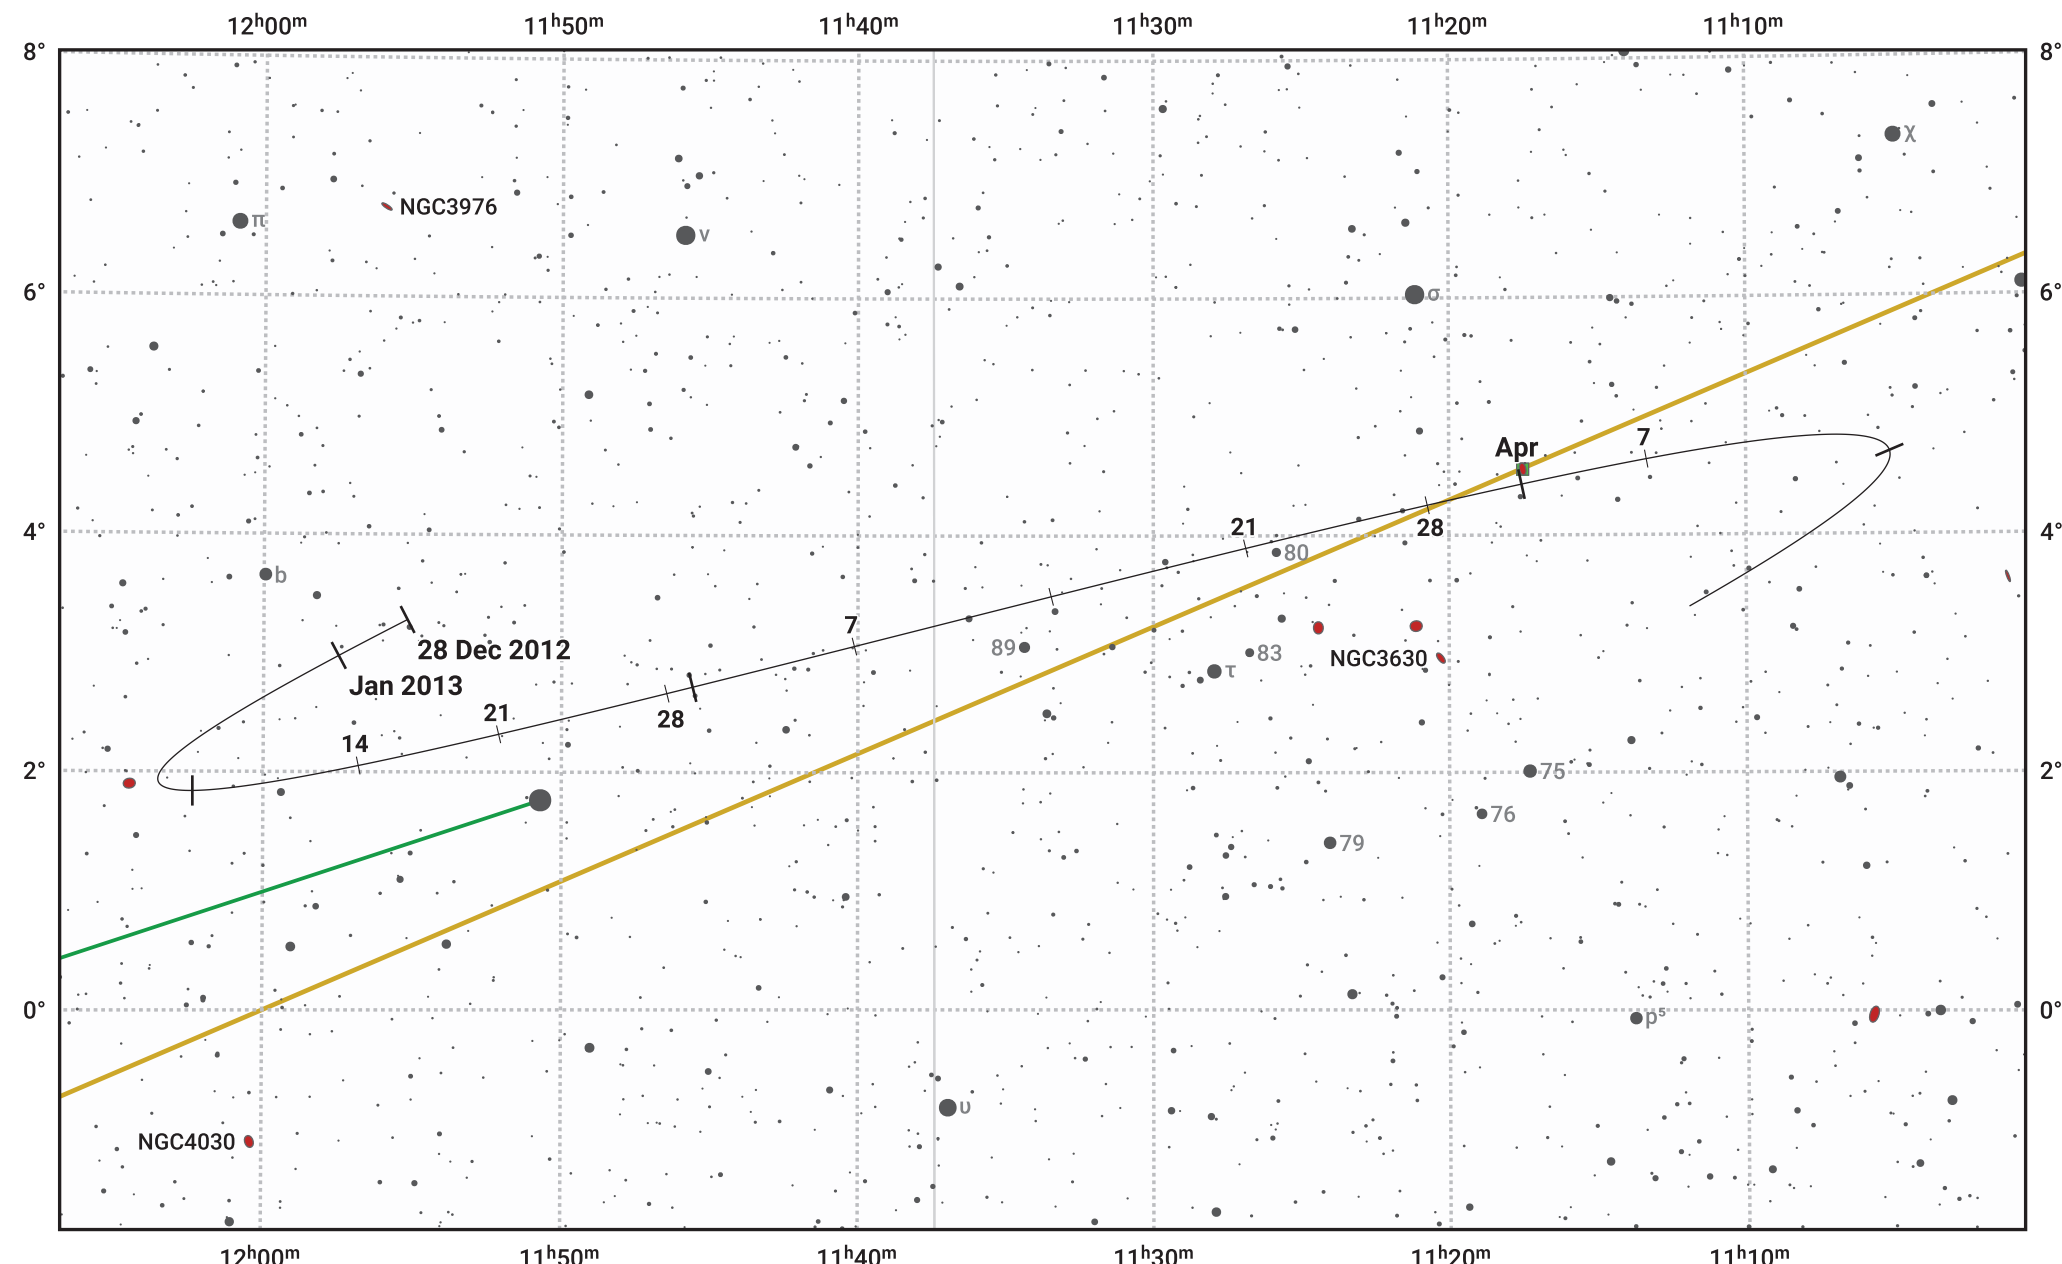

The path of Asteroid 29 Amphitrite around opposition on 13 Mar 2013

© Dominic Ford 2011–2024. Date markers placed at midnight UTC. Downloaded from <https://in-the-sky.org>

Magnitude scale: 11.0 10.0 9.0 8.0 7.0 6.0 5.0 4.0 3.0

— Ecliptic Plane

- Galaxy
- Bright nebula
- Open cluster
- ⊕ Globular cluster

Date	Mag
2013 Jan 1	10.8
2013 Feb 1	10.2
2013 Feb 20	9.8
2013 Mar 1	9.6
2013 Apr 1	9.8
2013 May 1	10.5
2013 May 19	10.8