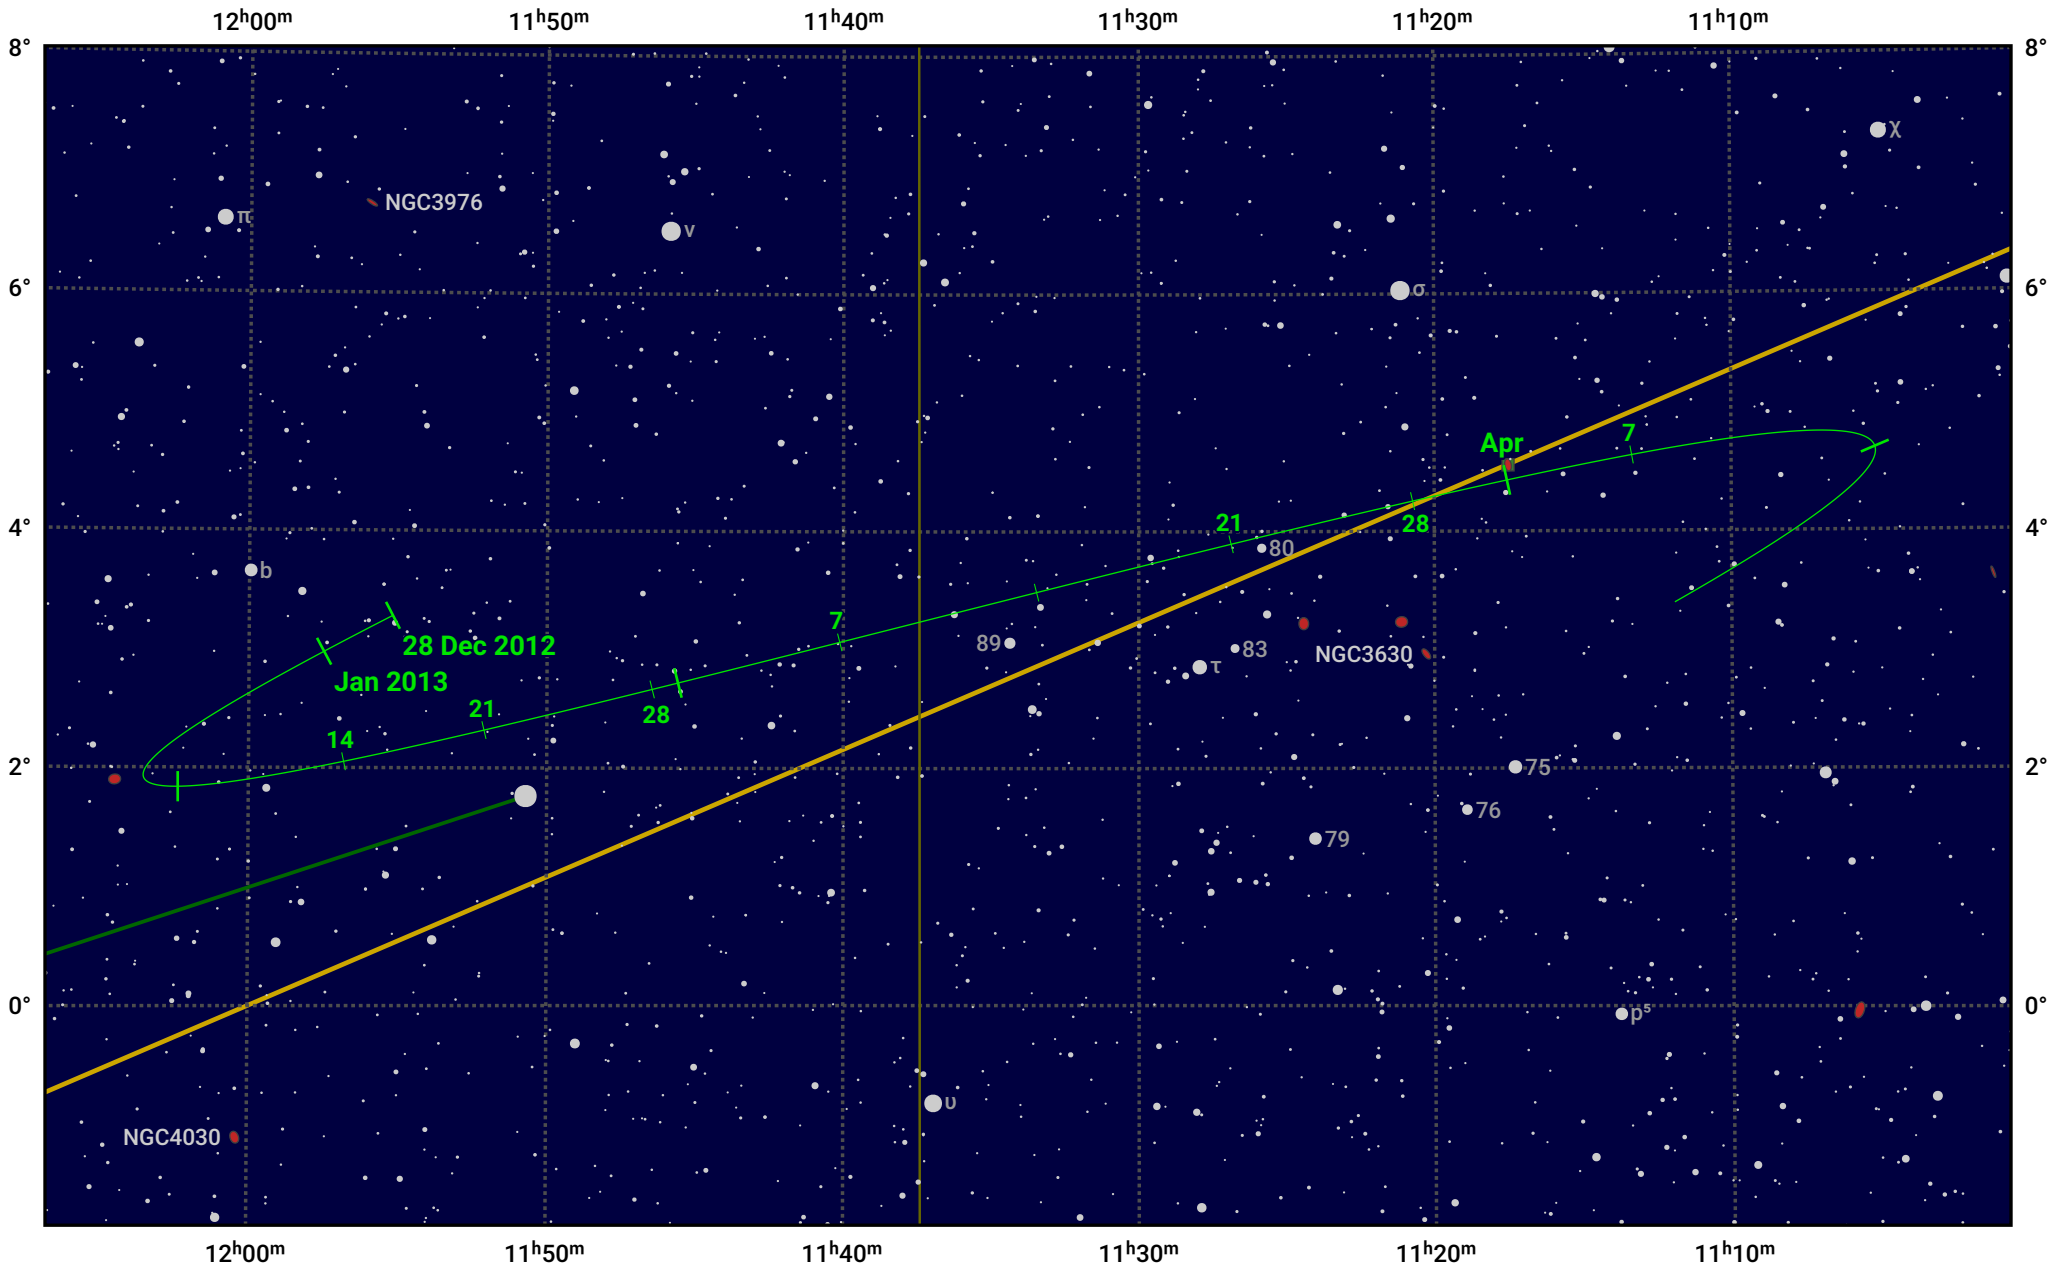

The path of Asteroid 29 Amphitrite around opposition on 13 Mar 2013

© Dominic Ford 2011–2024. Date markers placed at midnight UTC. Downloaded from <https://in-the-sky.org>

Magnitude scale: 11.0 10.0 9.0 8.0 7.0 6.0 5.0 4.0 3.0

— Ecliptic Plane

Galaxy Bright nebula Open cluster Globular cluster

Date	Mag
2013 Jan 1	10.8
2013 Feb 1	10.2
2013 Feb 20	9.8
2013 Mar 1	9.6
2013 Apr 1	9.8
2013 May 1	10.5
2013 May 19	10.8