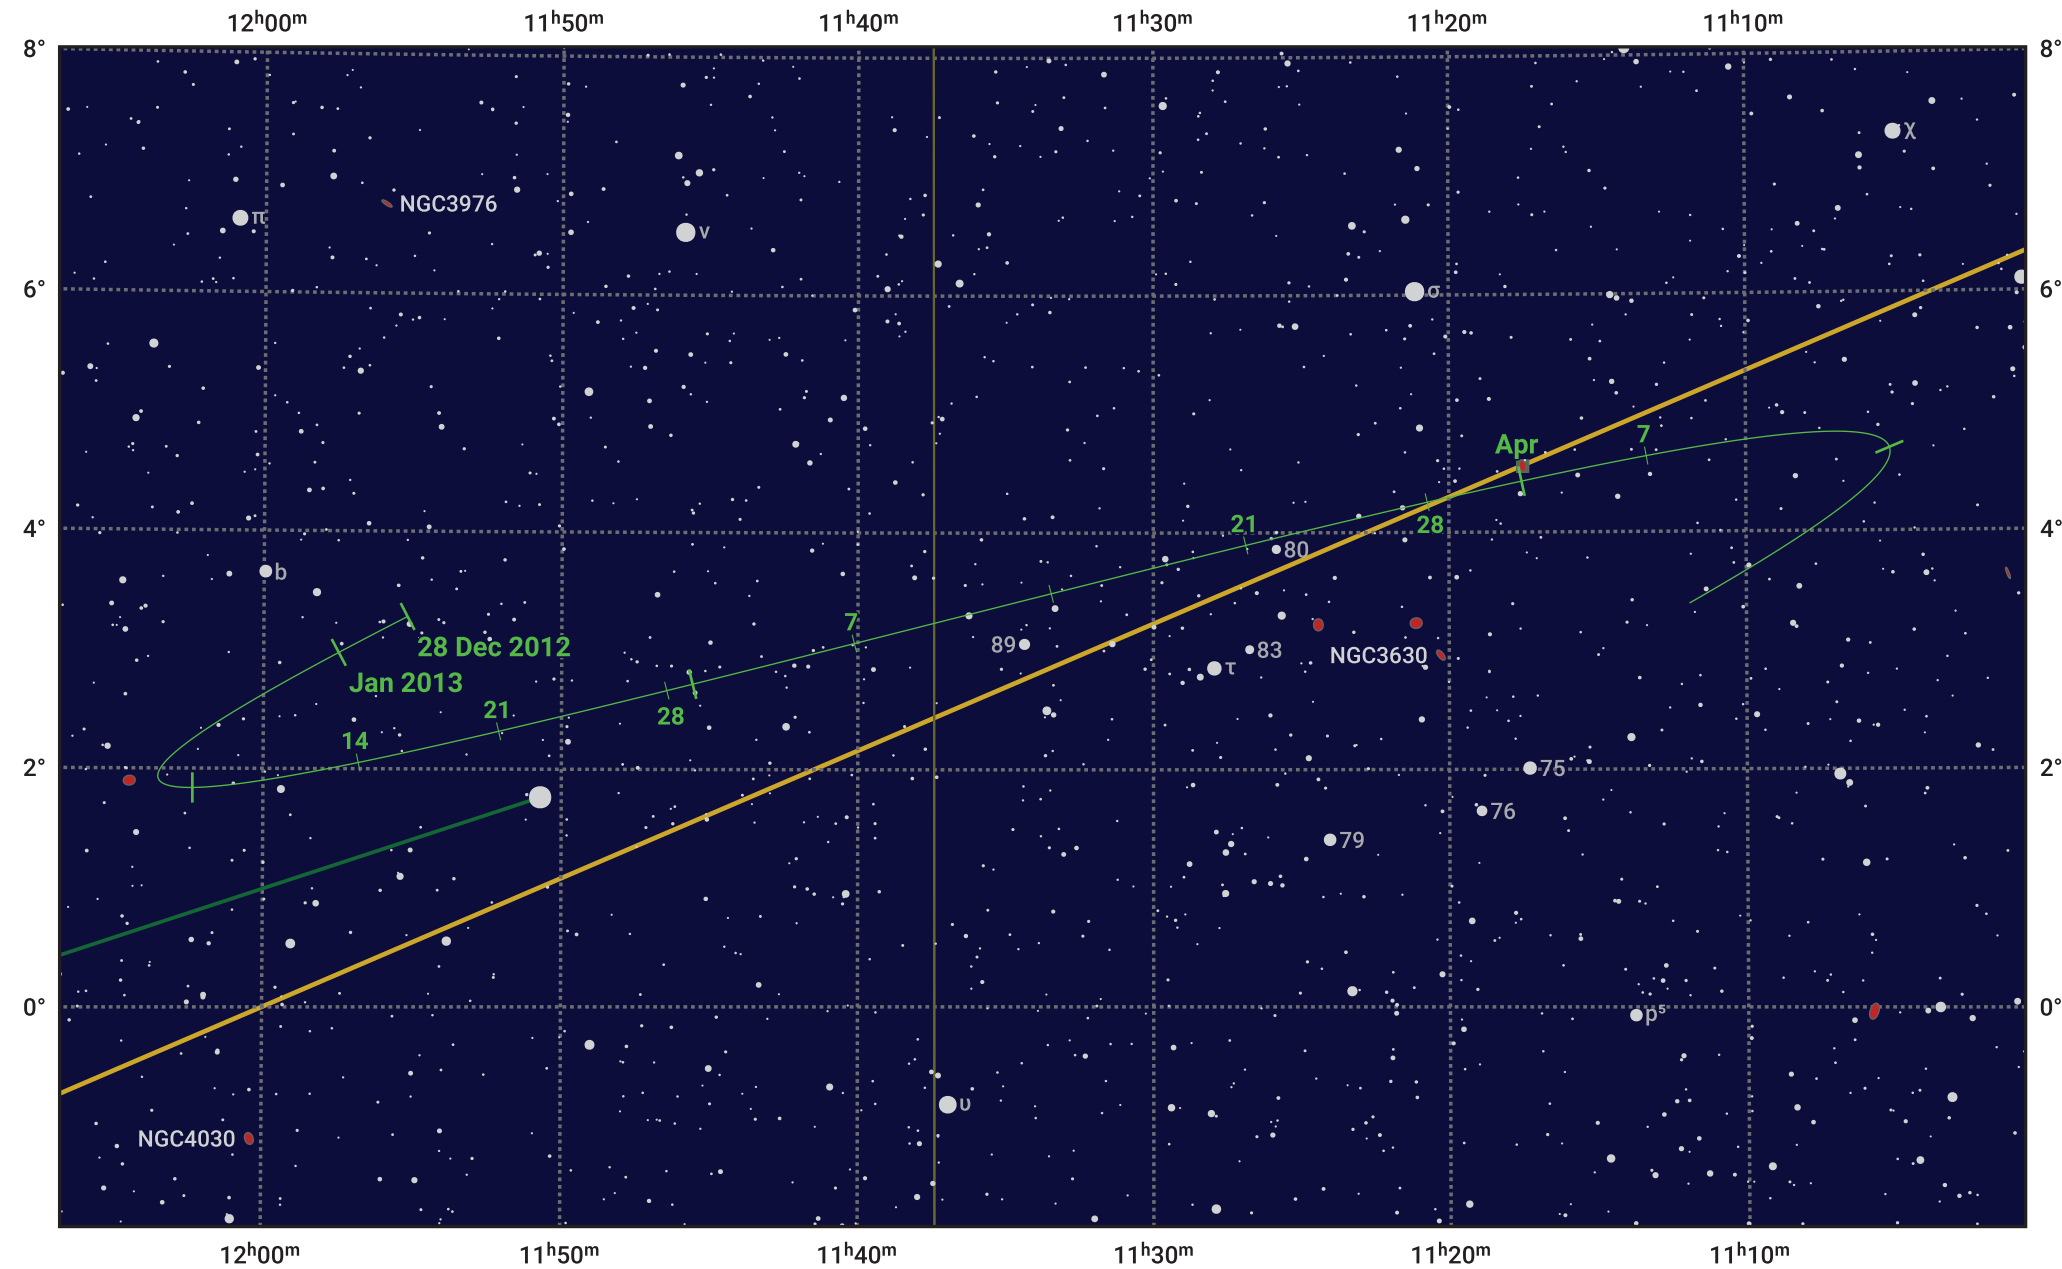

The path of Asteroid 29 Amphitrite around opposition on 13 Mar 2013

© Dominic Ford 2011–2024. Date markers placed at midnight UTC. Downloaded from <https://in-the-sky.org>

Magnitude scale: 11.0 10.0 9.0 8.0 7.0 6.0 5.0 4.0 3.0

- Ecliptic Plane
- Galaxy
- Bright nebula
- Open cluster
- ⊕ Globular cluster

Date	Mag
2013 Jan 1	10.8
2013 Feb 1	10.2
2013 Feb 20	9.8
2013 Mar 1	9.6
2013 Apr 1	9.8
2013 May 1	10.5
2013 May 19	10.8