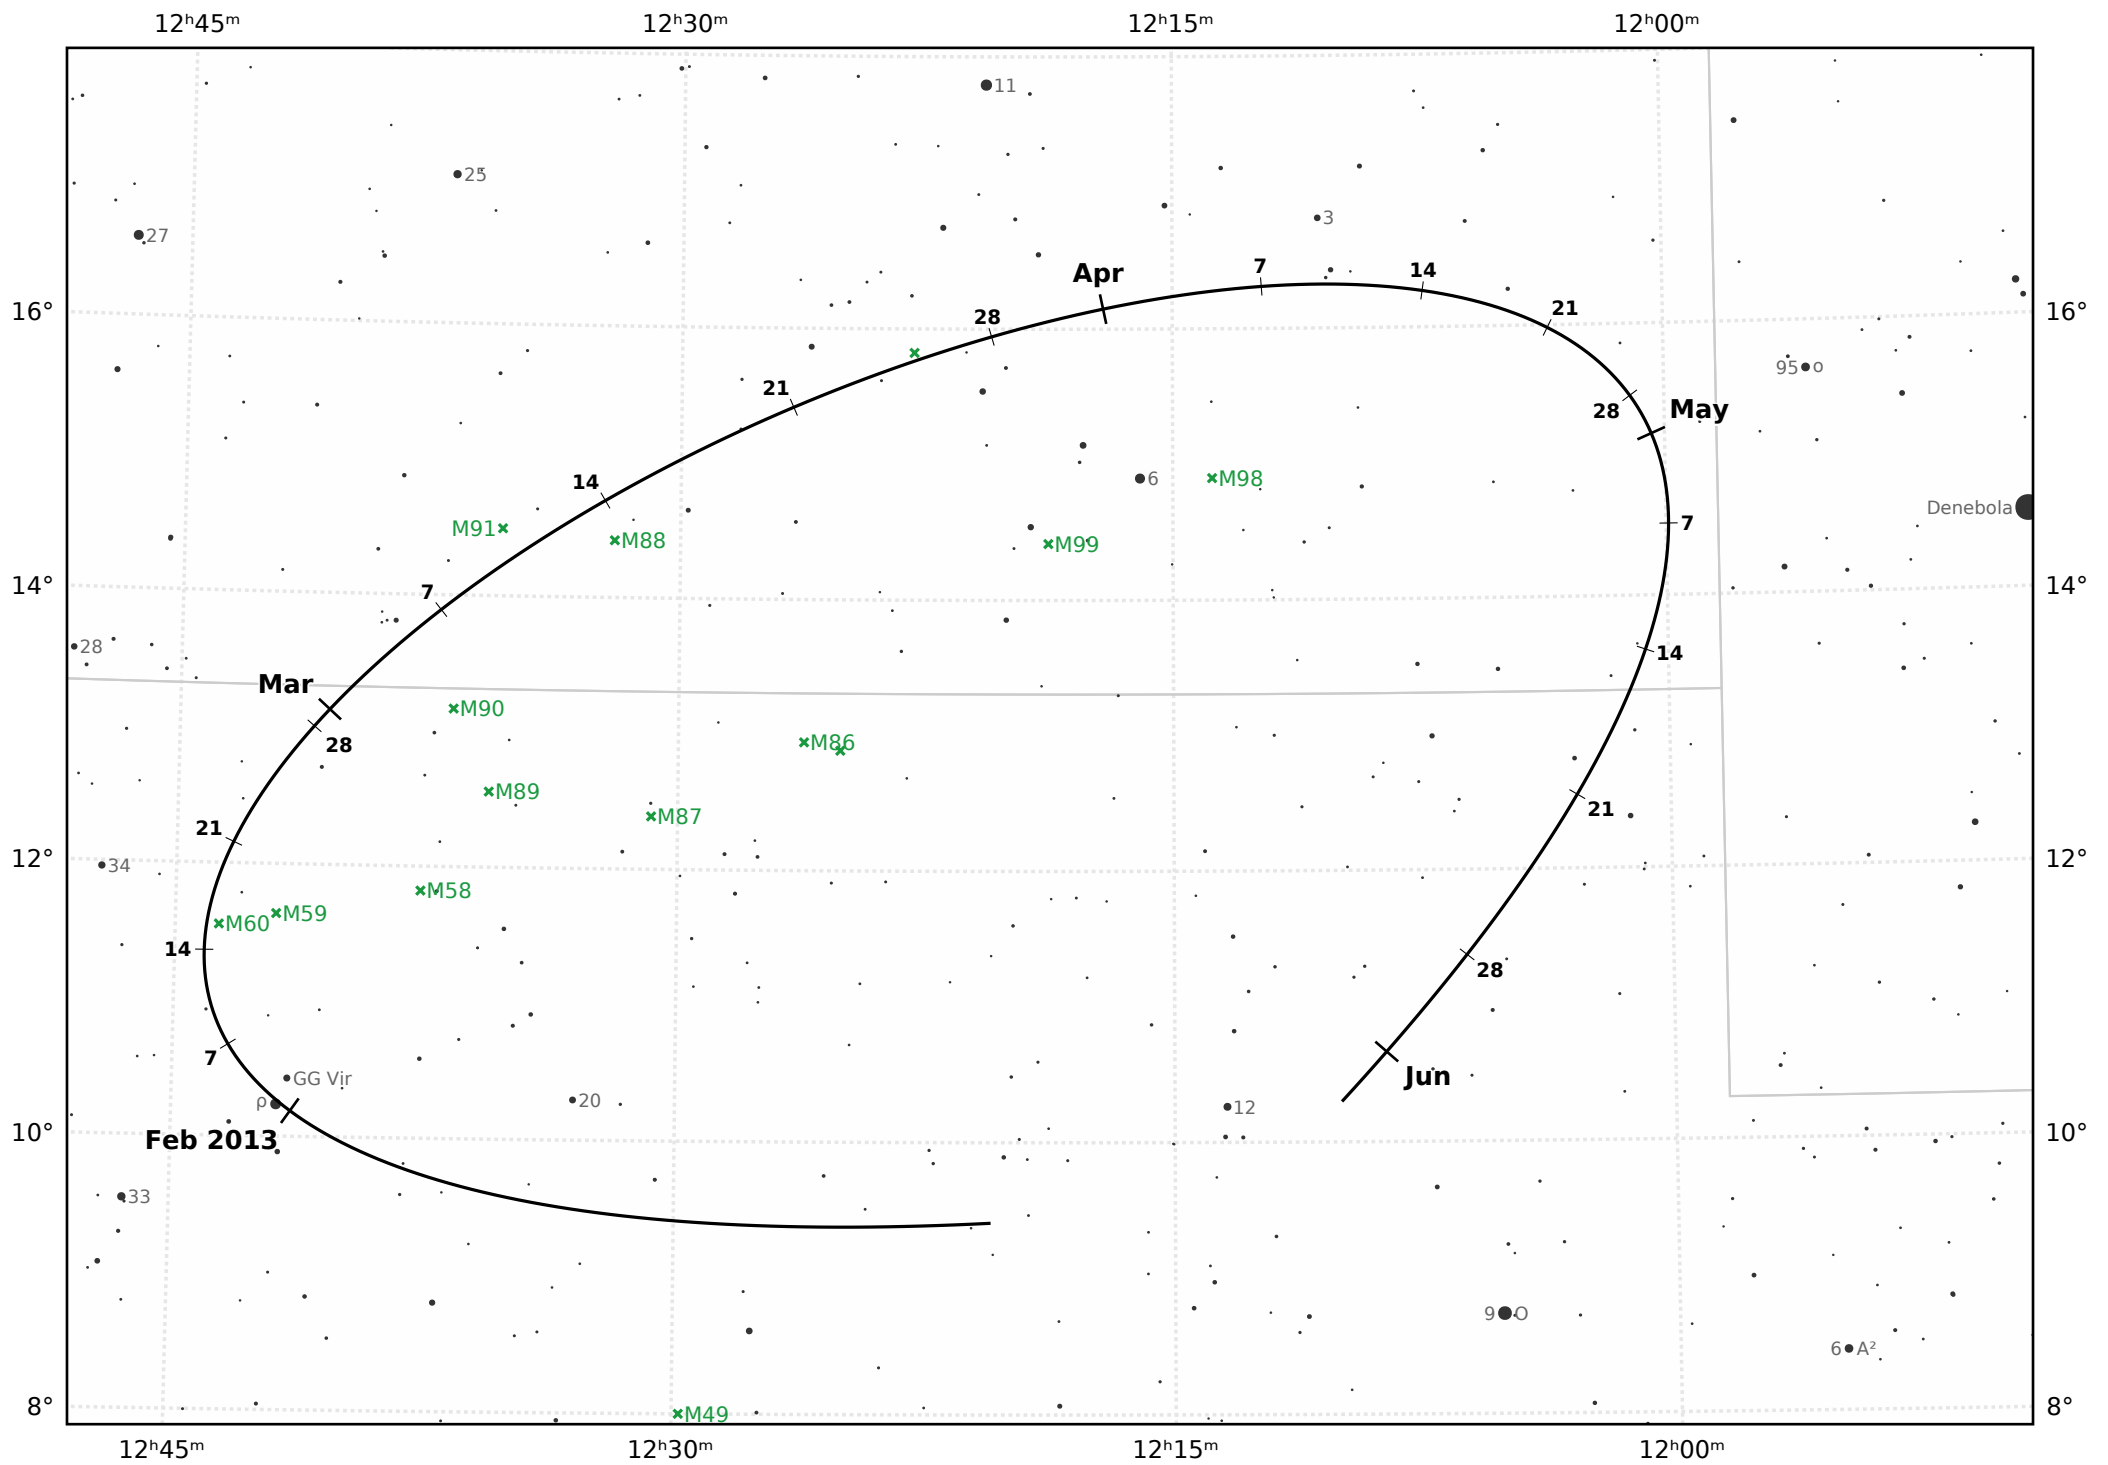

# The path of Asteroid 14 Irene around opposition on 20 Mar 2013

© Dominic Ford 2011-2021. Downloaded from <https://in-the-sky.org>

Magnitude scale: 9.5 9.0 8.5 8.0 7.5 7.0 6.5 6.0 5.5 5.0 4.5 4.0 3.5 3.0  
 ● 2.5 ● 2.0