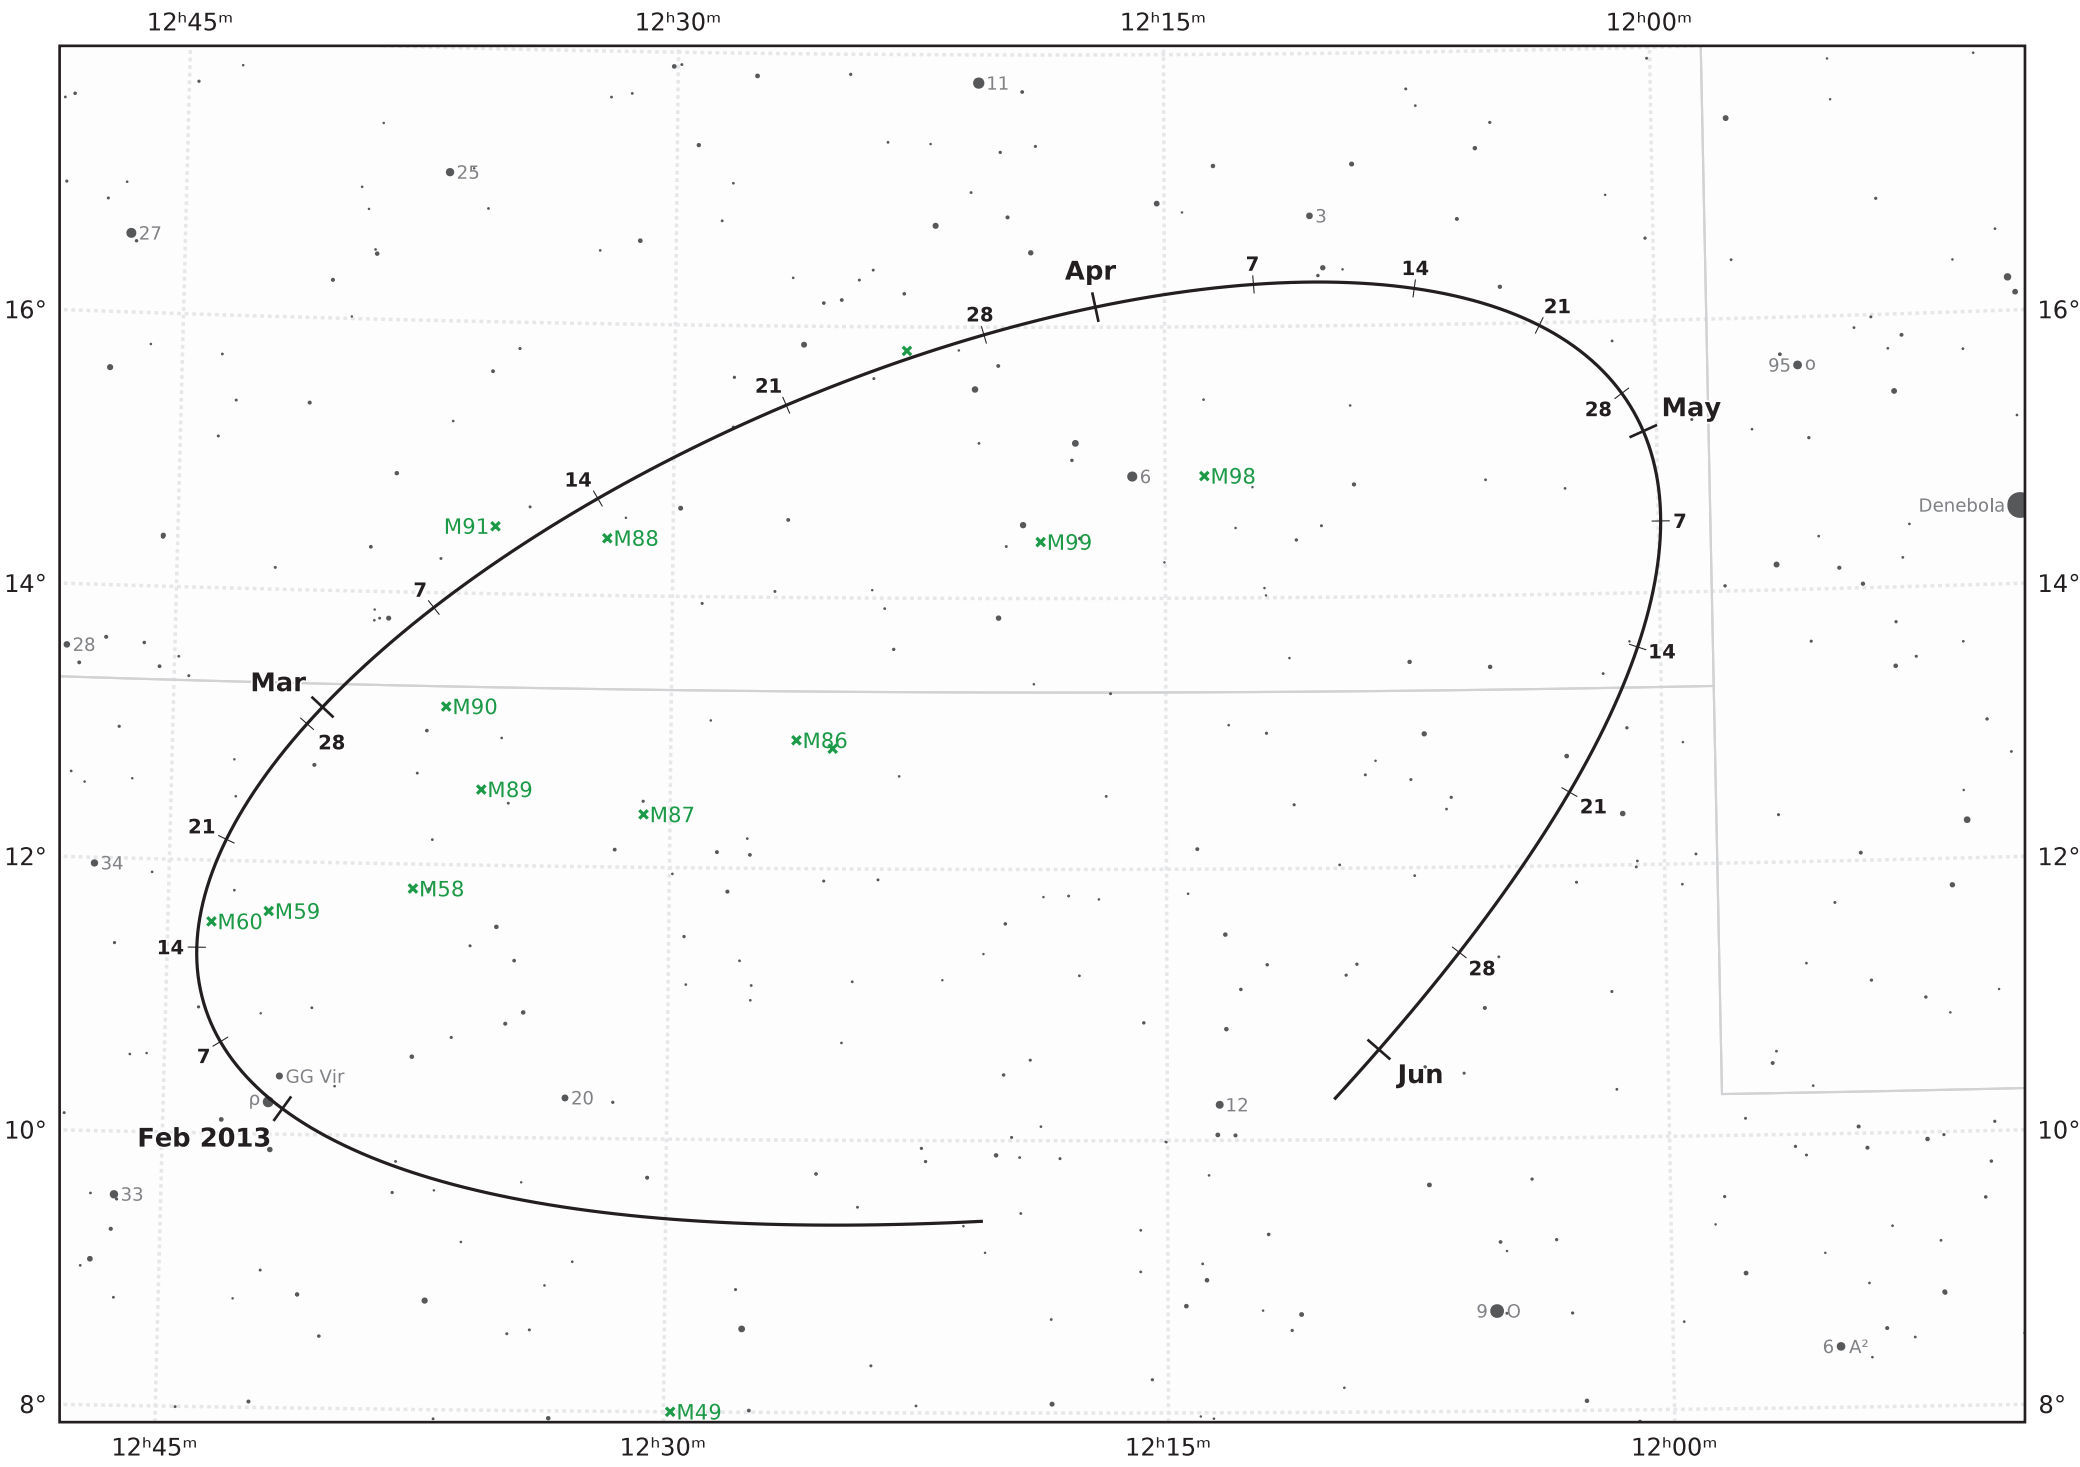

# The path of Asteroid 14 Irene around opposition on 20 Mar 2013

© Dominic Ford 2011–2021. Downloaded from <https://in-the-sky.org>

Magnitude scale: 9.5 9.0 8.5 8.0 7.5 7.0 6.5 6.0 5.5 5.0 4.5 4.0 3.5 3.0

● 2.5 ● 2.0