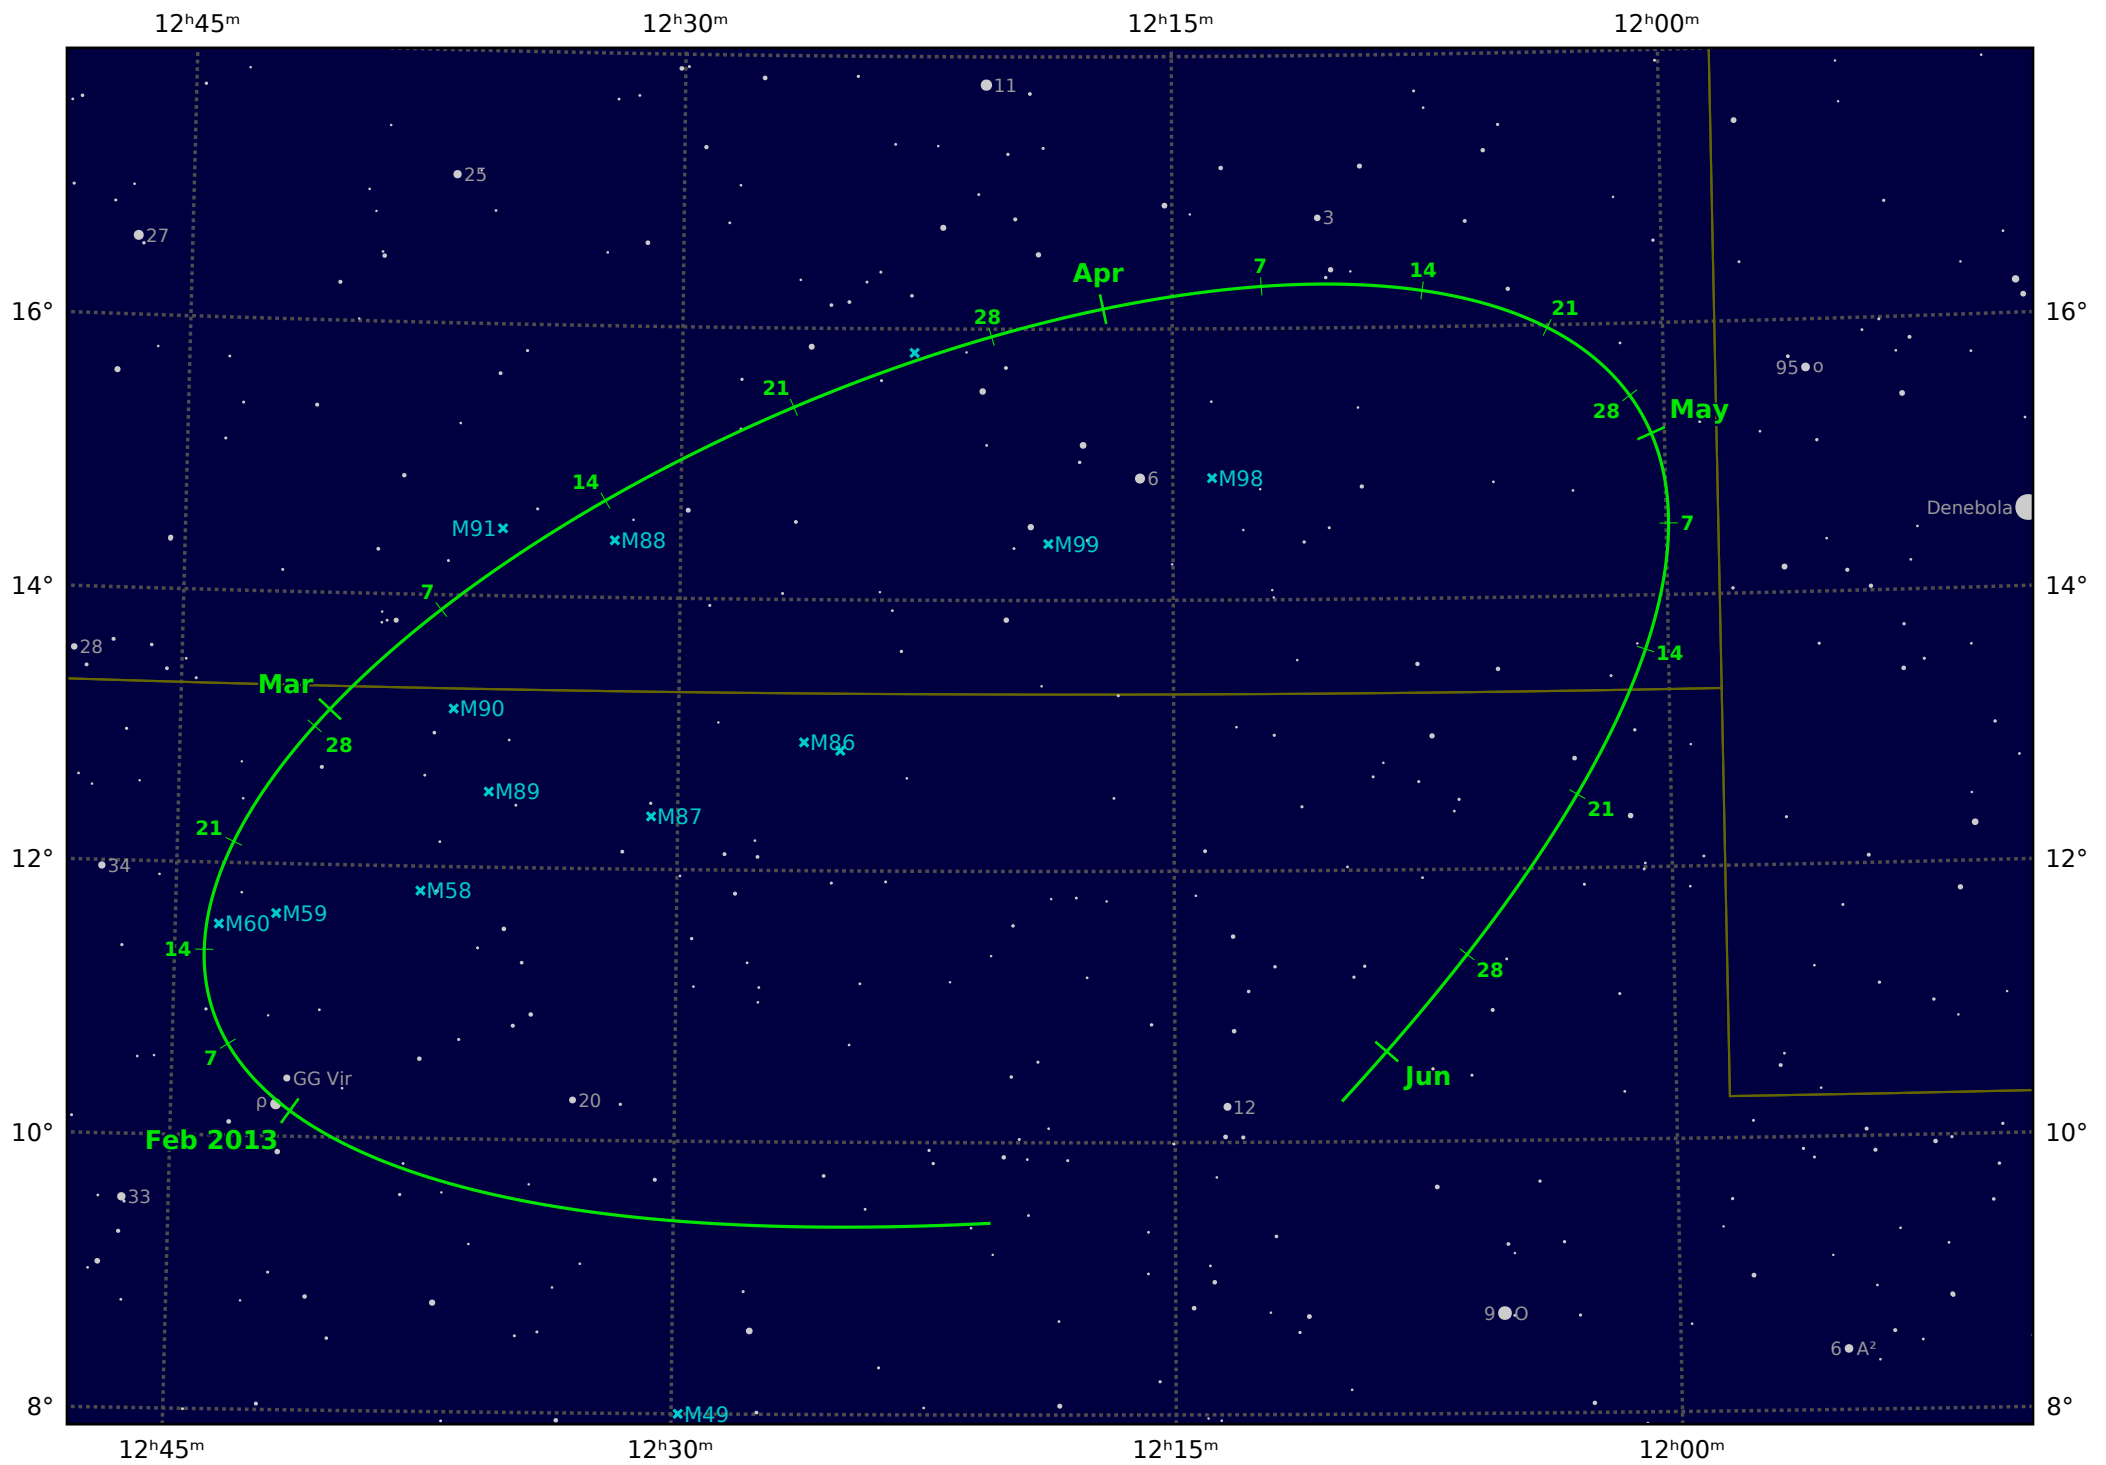

# The path of Asteroid 14 Irene around opposition on 20 Mar 2013

© Dominic Ford 2011-2021. Downloaded from <https://in-the-sky.org>