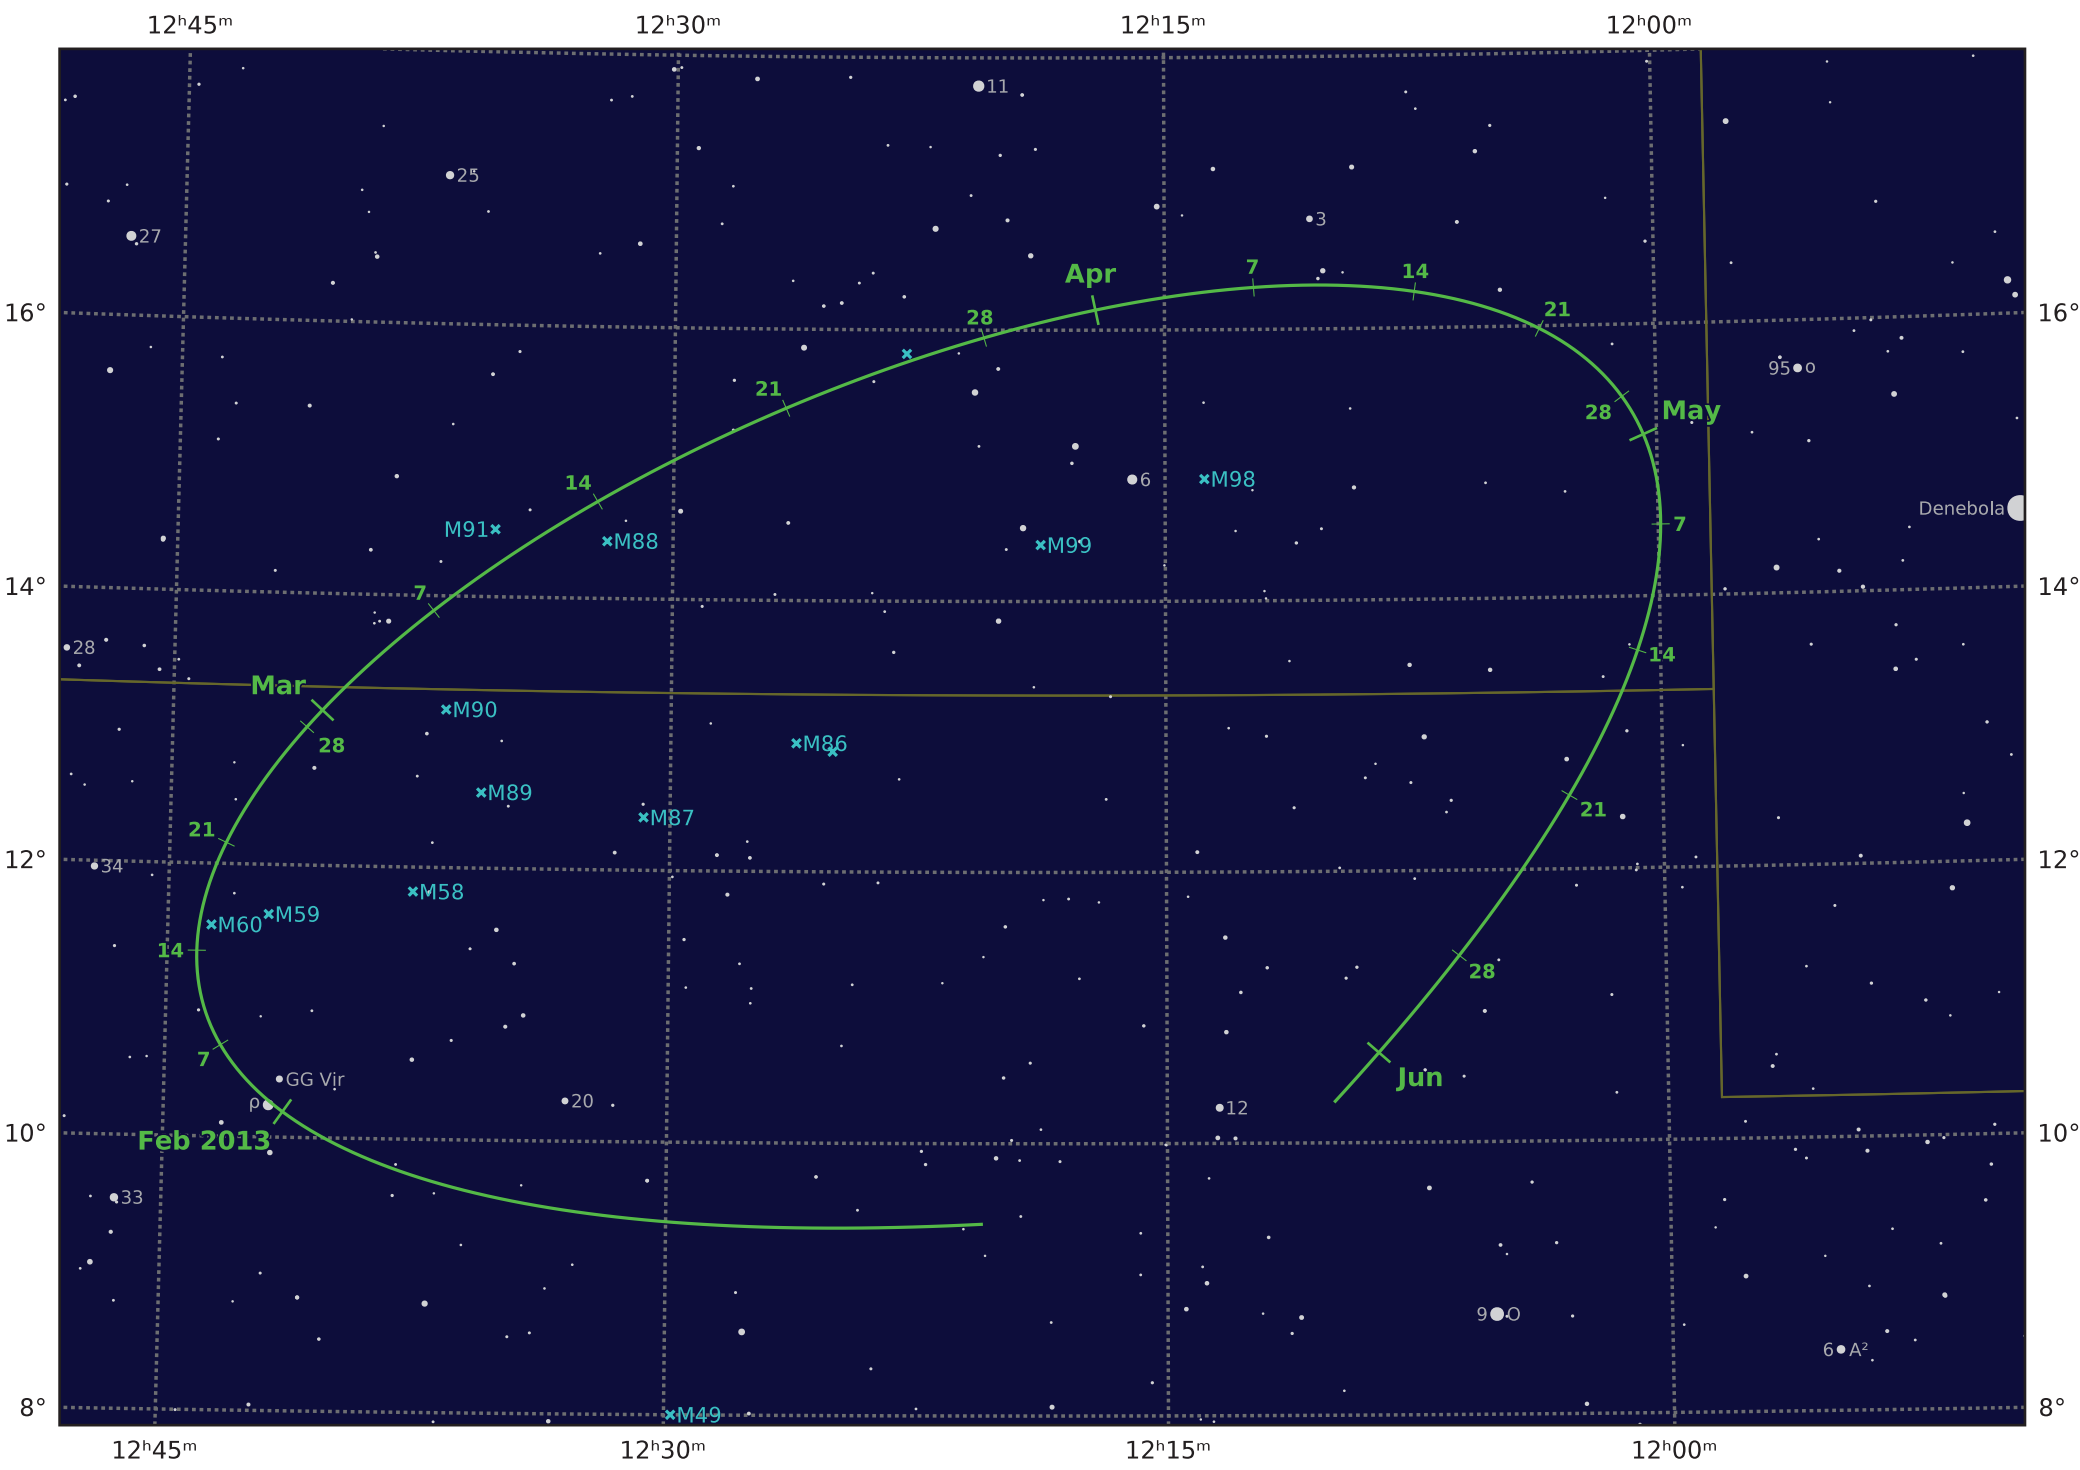

The path of Asteroid 14 Irene around opposition on 20 Mar 2013

© Dominic Ford 2011–2021. Downloaded from <https://in-the-sky.org>

Magnitude scale: ● 9.5 ● 9.0 ● 8.5 ● 8.0 ● 7.5 ● 7.0 ● 6.5 ● 6.0 ● 5.5 ● 5.0 ● 4.5 ● 4.0 ● 3.5 ● 3.0

● 2.5 ● 2.0